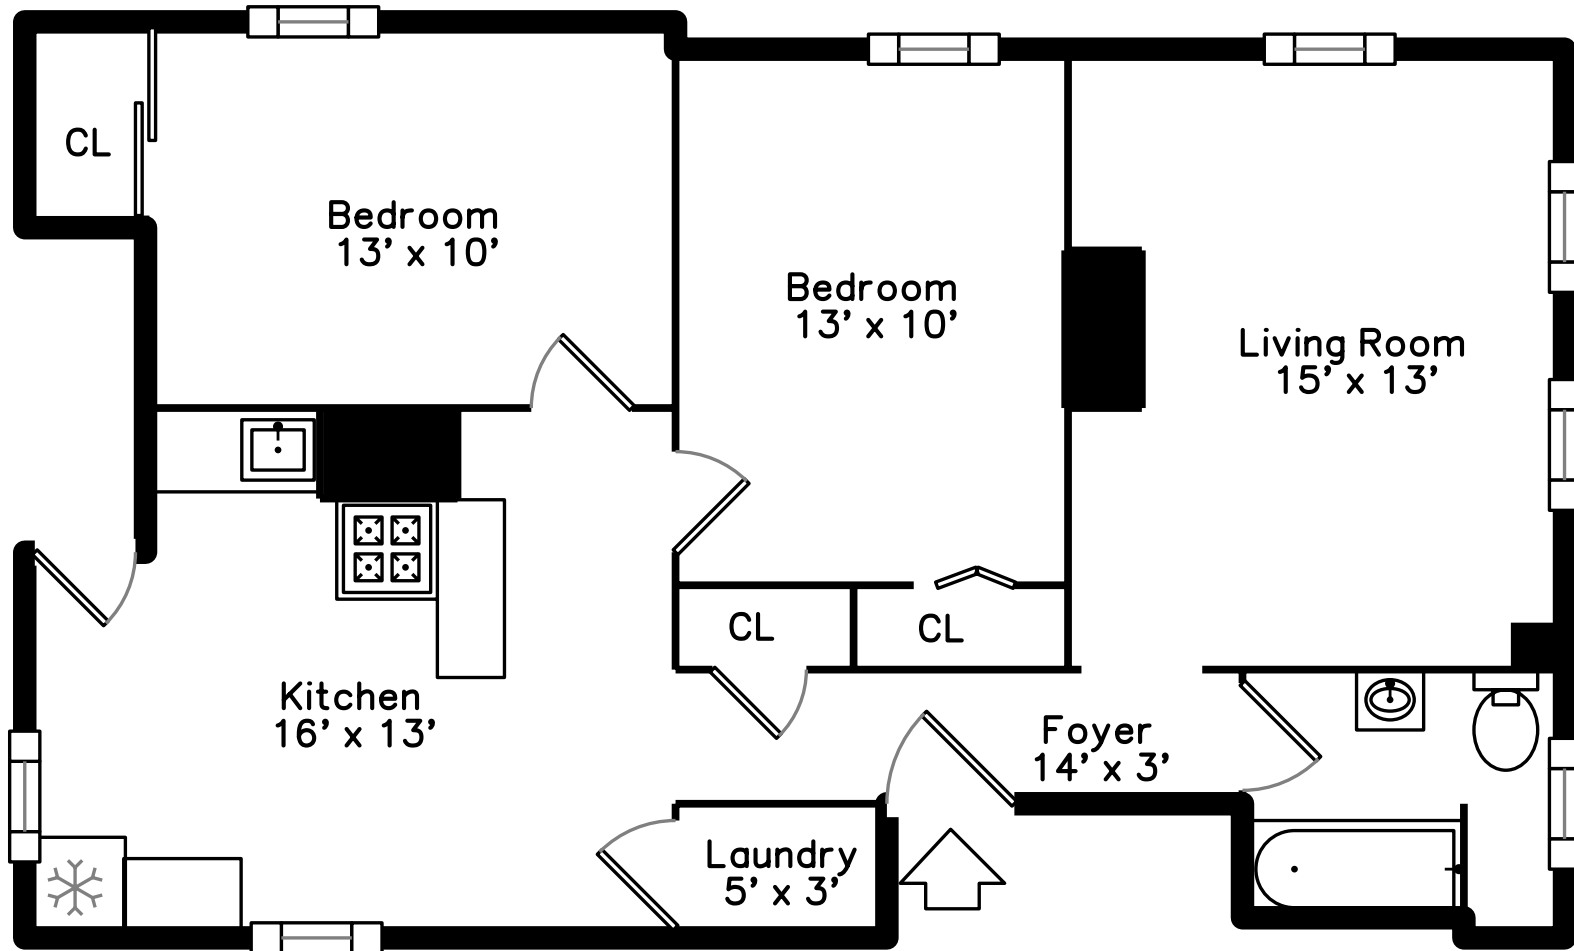

Upper

Main

27 Orchardfield Street
Boston, MA 02122

PicturePlan by  vis-home

Measurements may not be 100% accurate.
Floor plans are provided for convenience only.
Room sizes are not used to calculate area.

Upper

Main

Outside

Living Room

Kitchen

Kitchen

Laundry

Bedroom

Bedroom

Bathroom

Living Room

Kitchen

Bedroom

Bedroom

Bathroom

Backyard

Deck