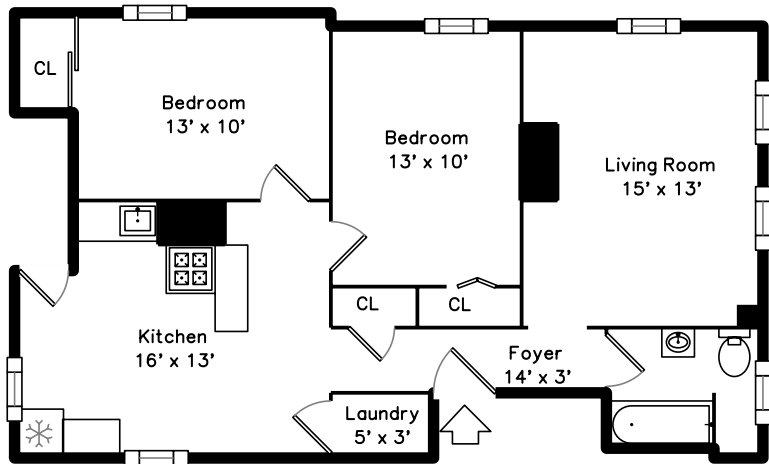

Upper

Main

27 Orchardfield Street
Boston, MA 02122

PicturePlan by  vis-home

Measurements may not be 100% accurate.
Floor plans are provided for convenience only.
Room sizes are not used to calculate area.

Upper

Main

Outside

Living Room

Kitchen

Kitchen

Laundry

Bedroom

Bedroom

Bathroom

Living Room

Kitchen

Bedroom

Bedroom

Bathroom

Backyard

Deck