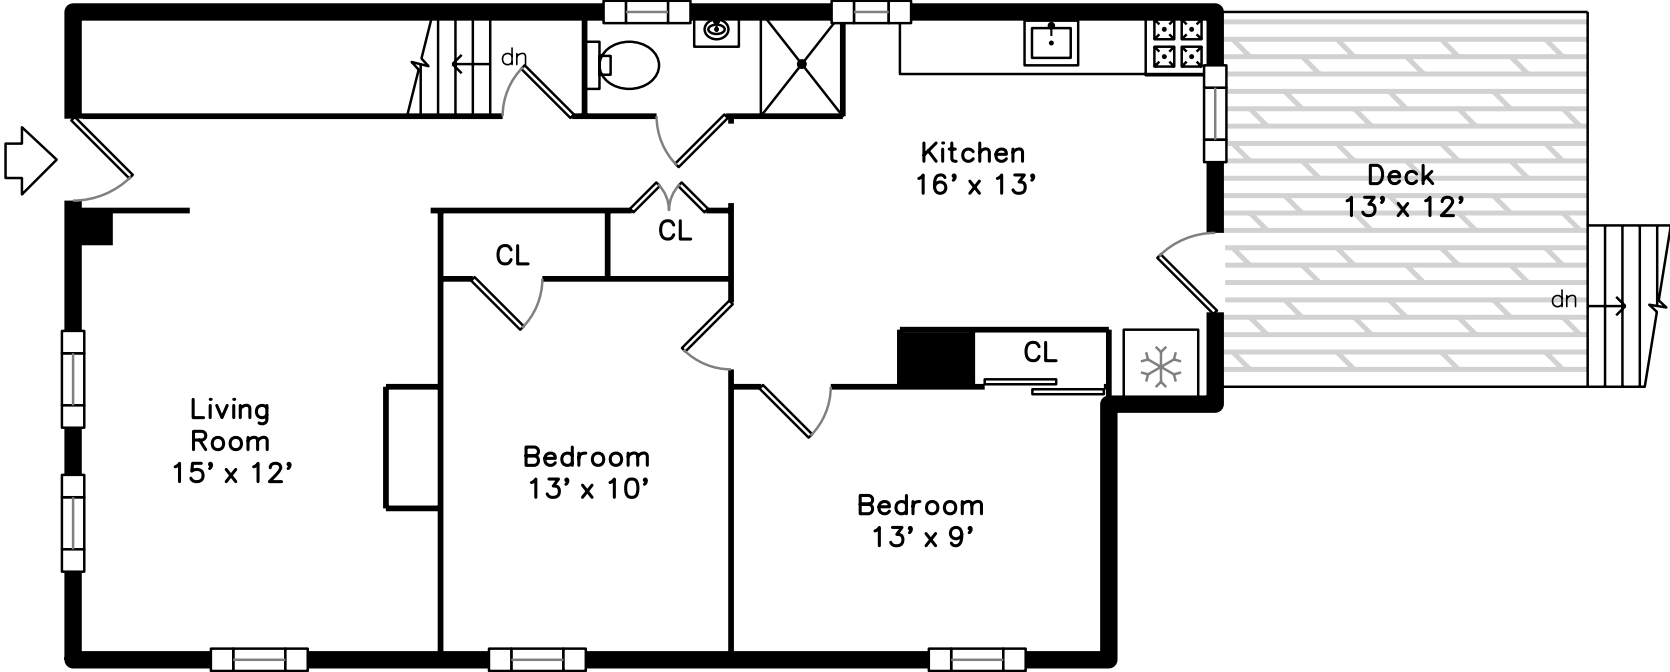

Upper

Main

27 Orchardfield Street
Boston, MA 02122

PicturePlan by  vis-home

Measurements may not be 100% accurate.
Floor plans are provided for convenience only.
Room sizes are not used to calculate area.

Upper

Main

Outside

Living Room

Kitchen

Kitchen

Laundry

Bedroom

Bedroom

Bathroom

Living Room

Kitchen

Bedroom

Bedroom

Bathroom

Backyard

Deck