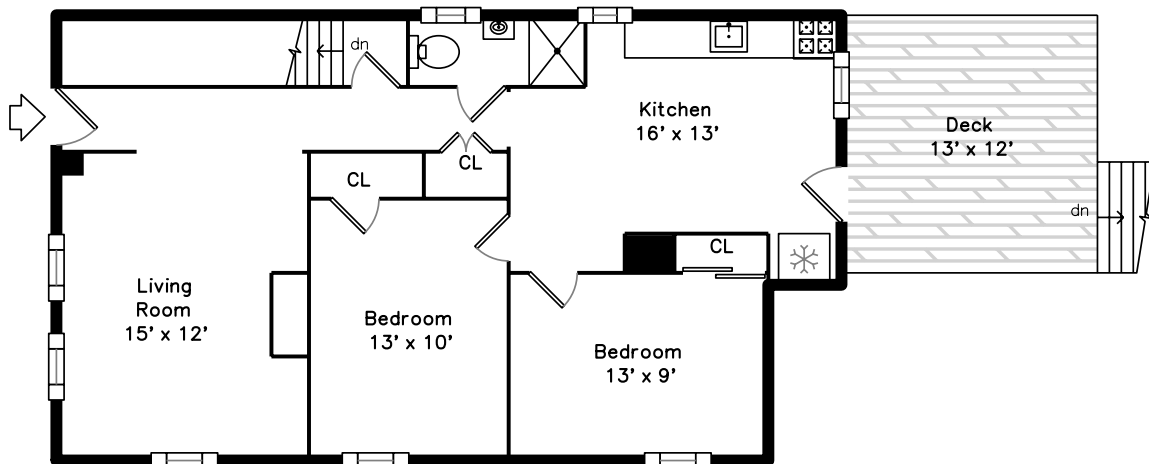

Upper

Main

27 Orchardfield Street
Boston, MA 02122

PicturePlan by  vis-home

Measurements may not be 100% accurate.
Floor plans are provided for convenience only.
Room sizes are not used to calculate area.

Upper

Main

Outside

Living Room

Kitchen

Kitchen

Laundry

Bedroom

Bedroom

Bathroom

Living Room

Kitchen

Bedroom

Bedroom

Bathroom

Backyard

Deck