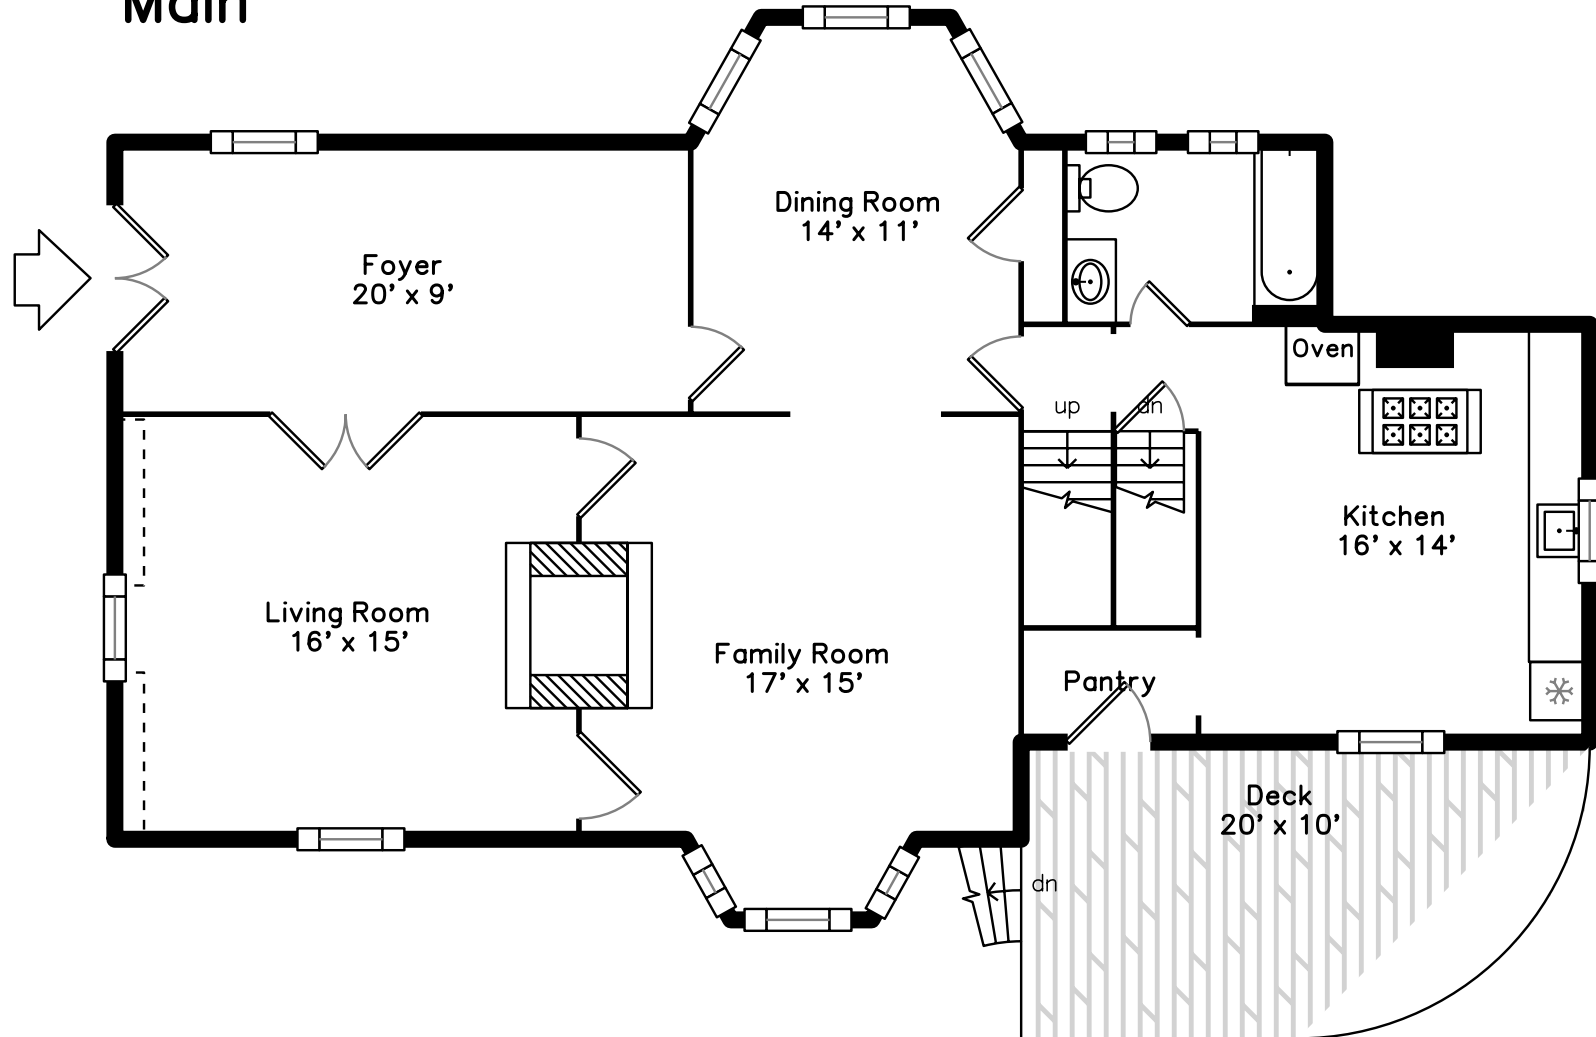

Top

Main

Upper

**34 Buckingham Street
Cambridge, MA 02138**

PicturePlan by  vis-home

Measurements may not be 100% accurate.
Floor plans are provided for convenience only.
Room sizes are not used to calculate area.

Top

Upper

Main

Outside

Outside

Back

Back

Back

Back

Back

Back

Living Room

Living Room

Foyer

Dining Room

Family Room

Kitchen

Kitchen

Kitchen

Bathroom

Deck

Deck

Bonus Room

Bonus Room