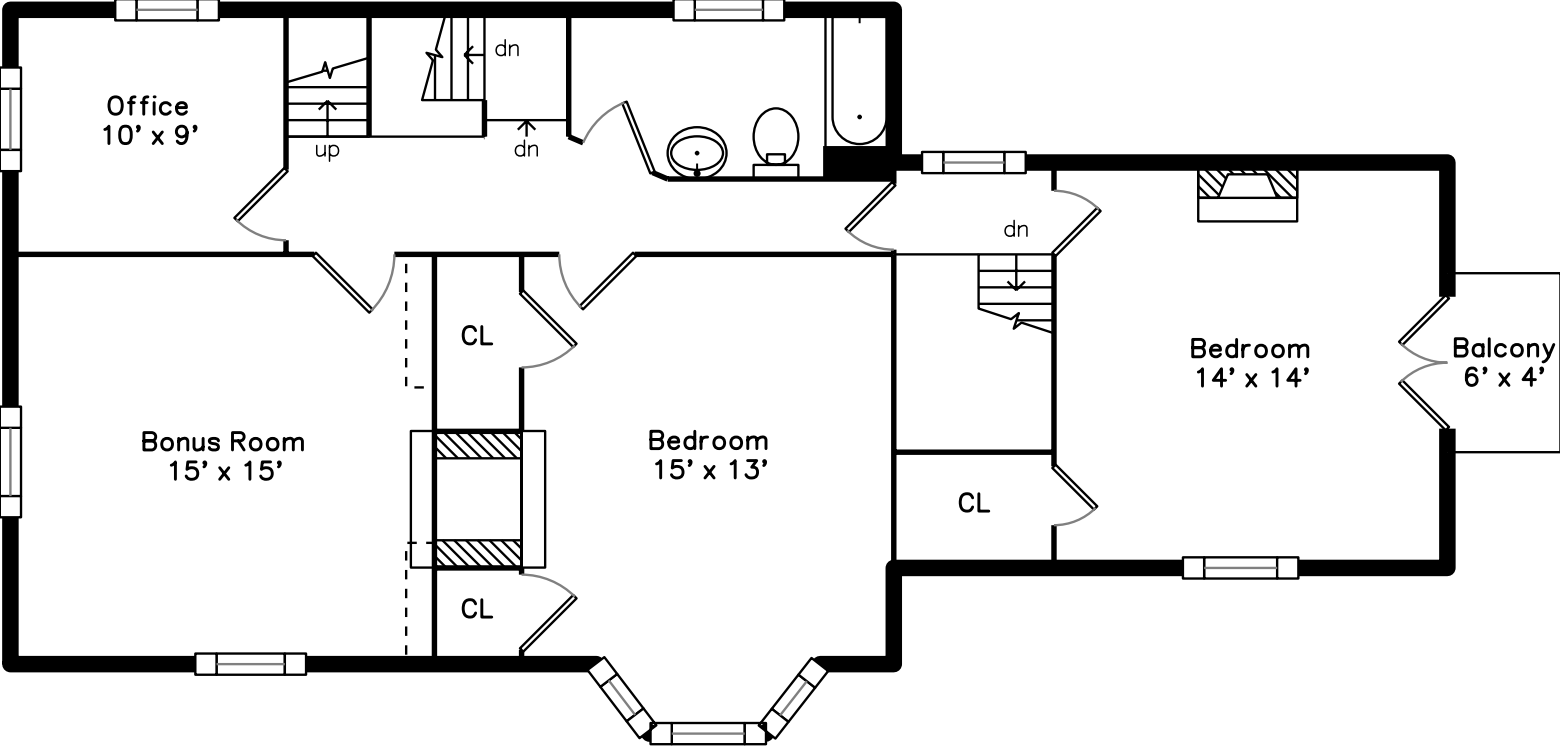

Top

Main

Upper

**34 Buckingham Street
Cambridge, MA 02138**

PicturePlan by  vis-home

Measurements may not be 100% accurate.
Floor plans are provided for convenience only.
Room sizes are not used to calculate area.

Top

Upper

Main

Outside

Outside

Back

Back

Back

Back

Back

Back

Living Room

Living Room

Foyer

Dining Room

Family Room

Kitchen

Kitchen

Kitchen

Bathroom

Deck

Deck

Bonus Room

Bonus Room