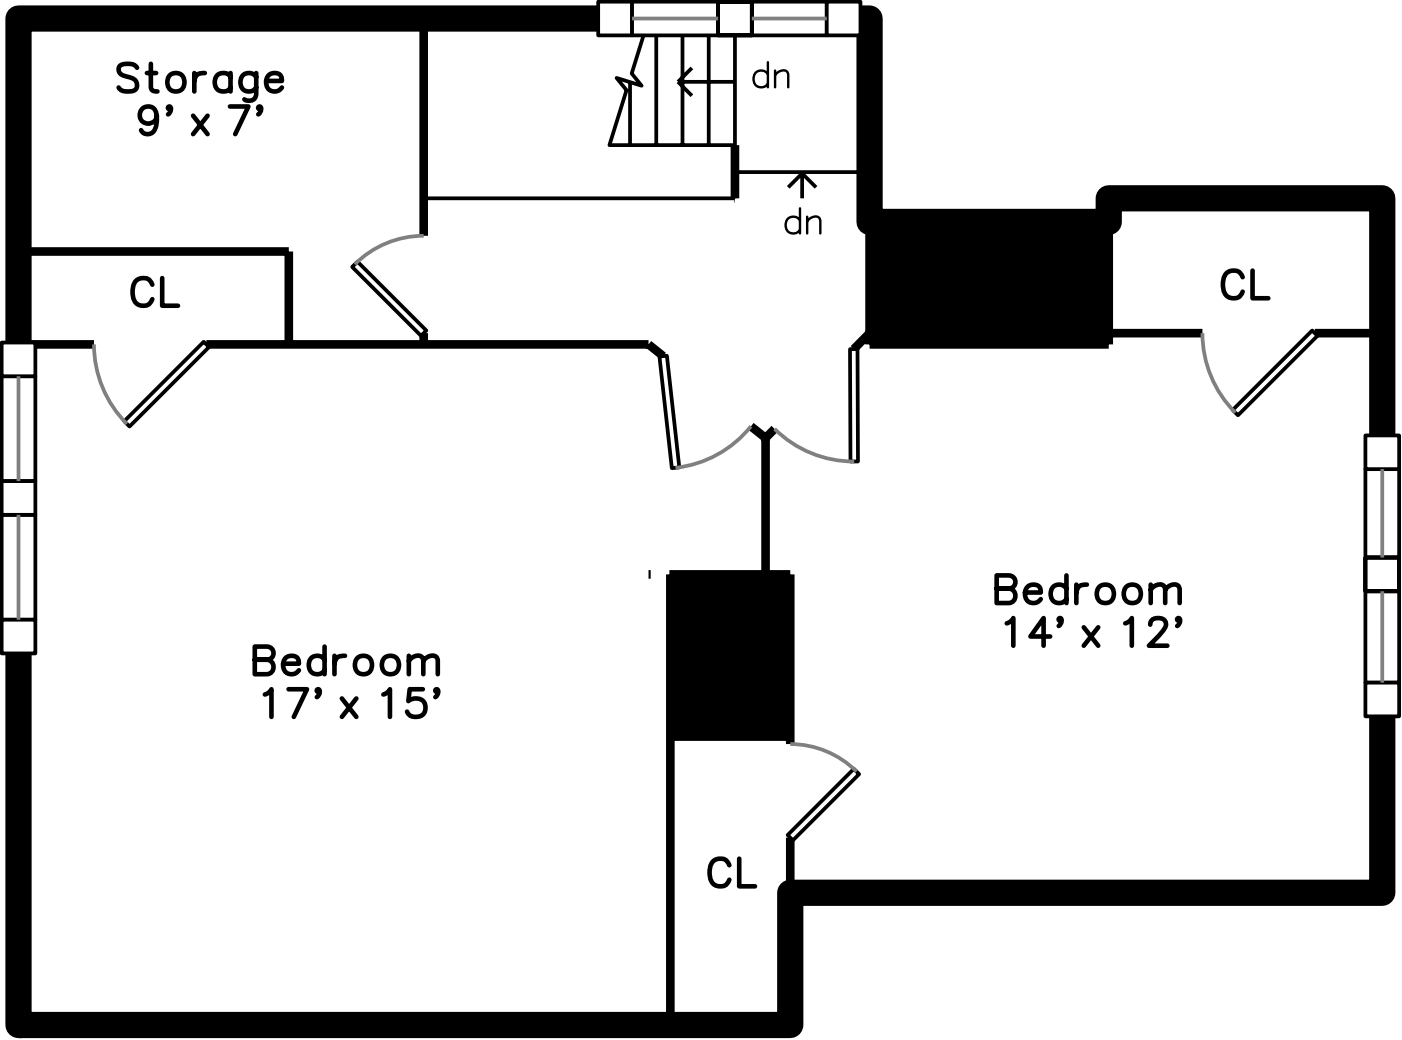

Top

Main

Upper

**34 Buckingham Street
Cambridge, MA 02138**

PicturePlan by  vis-home

Measurements may not be 100% accurate.
Floor plans are provided for convenience only.
Room sizes are not used to calculate area.

Top

Upper

Main

Outside

Outside

Back

Back

Back

Back

Back

Back

Living Room

Living Room

Foyer

Dining Room

Family Room

Kitchen

Kitchen

Kitchen

Bathroom

Deck

Deck

Bonus Room

Bonus Room