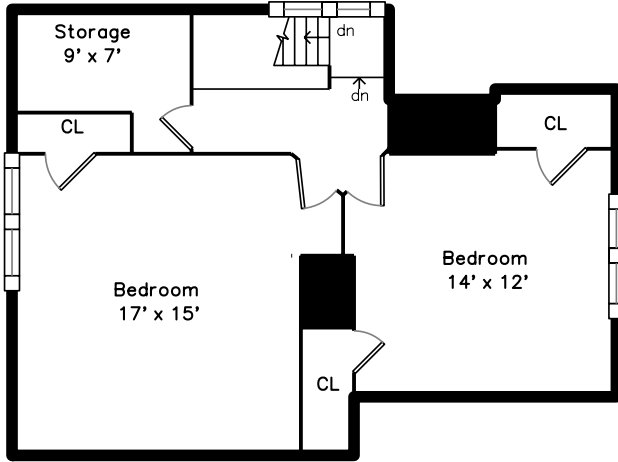

Top

Main

Upper

**34 Buckingham Street
Cambridge, MA 02138**

PicturePlan by  vis-home

Measurements may not be 100% accurate.
Floor plans are provided for convenience only.
Room sizes are not used to calculate area.

Top

Upper

Main

Outside

Outside

Back

Back

Back

Back

Back

Back

Living Room

Living Room

Foyer

Dining Room

Family Room

Kitchen

Kitchen

Kitchen

Bathroom

Deck

Deck

Bonus Room

Bonus Room