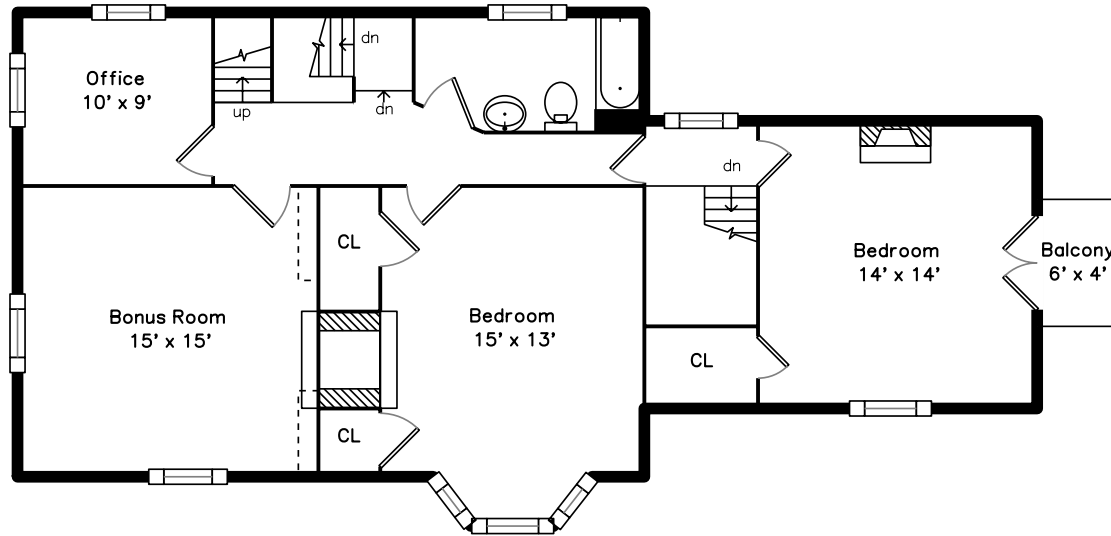

Top

Main

Upper

**34 Buckingham Street
Cambridge, MA 02138**

PicturePlan by  vis-home

Measurements may not be 100% accurate.
Floor plans are provided for convenience only.
Room sizes are not used to calculate area.

Top

Upper

Main

Outside

Outside

Back

Back

Back

Back

Back

Back

Living Room

Living Room

Foyer

Dining Room

Family Room

Kitchen

Kitchen

Kitchen

Bathroom

Deck

Deck

Bonus Room

Bonus Room