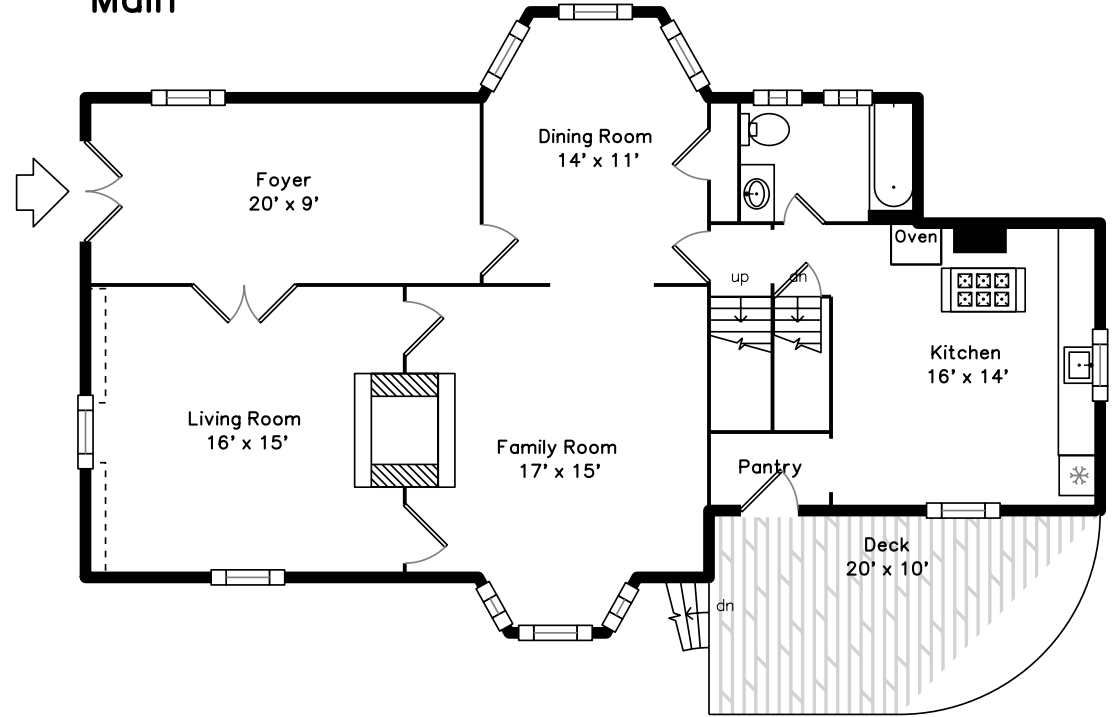

Top

Main

Upper

**34 Buckingham Street
Cambridge, MA 02138**

PicturePlan by  vis-home

Measurements may not be 100% accurate.
Floor plans are provided for convenience only.
Room sizes are not used to calculate area.

Top

Upper

Main

Outside

Outside

Back

Back

Back

Back

Back

Back

Living Room

Living Room

Foyer

Dining Room

Family Room

Kitchen

Kitchen

Kitchen

Bathroom

Deck

Deck

Bonus Room

Bonus Room