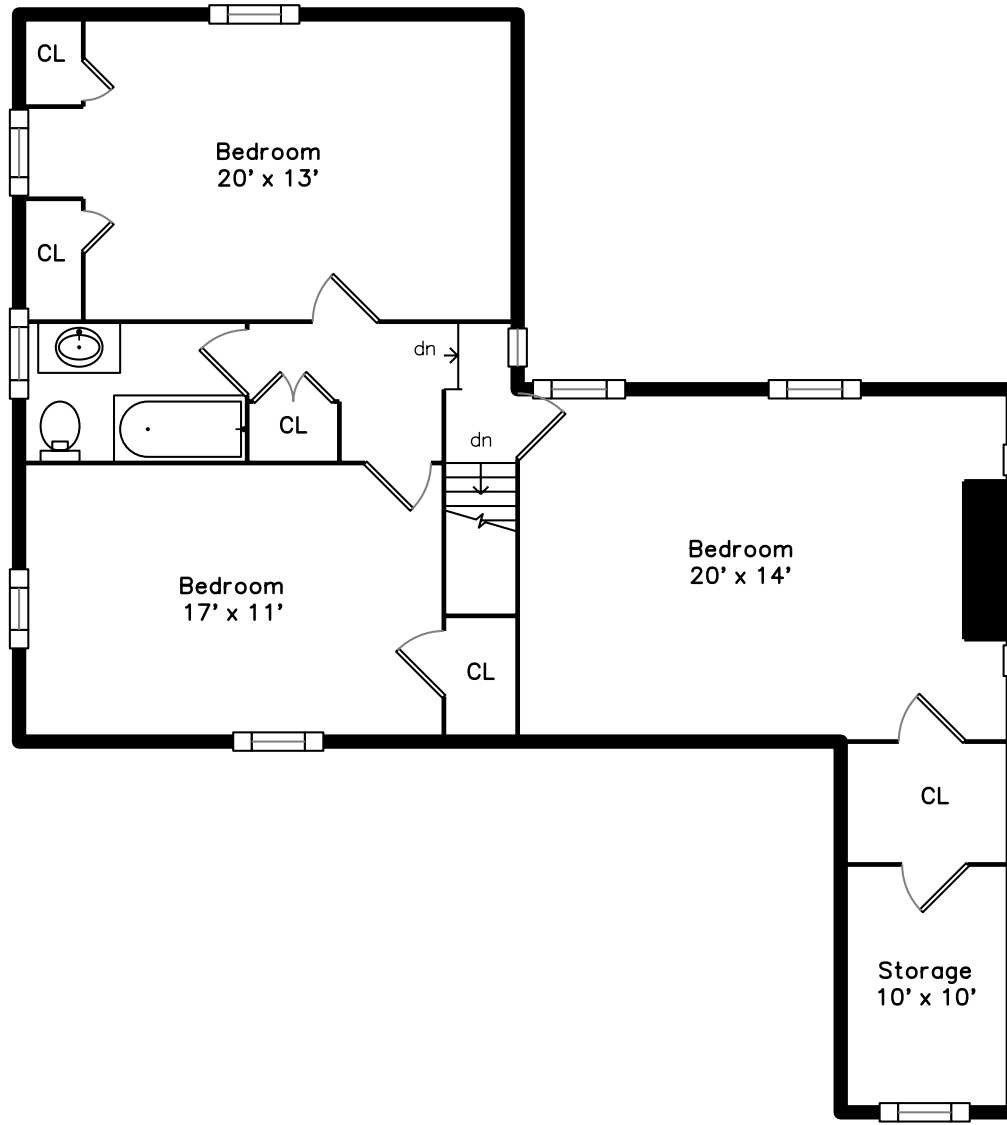

# Main

# Lower

242 Common Street  
Watertown, MA 02472

PicturePlan by  vis-home

Measurements may not be 100% accurate.  
Floor plans are provided for convenience only.  
Room sizes are not used to calculate area.

# Upper

Bedroom

Bedroom

Bathroom

Family Room

Family Room