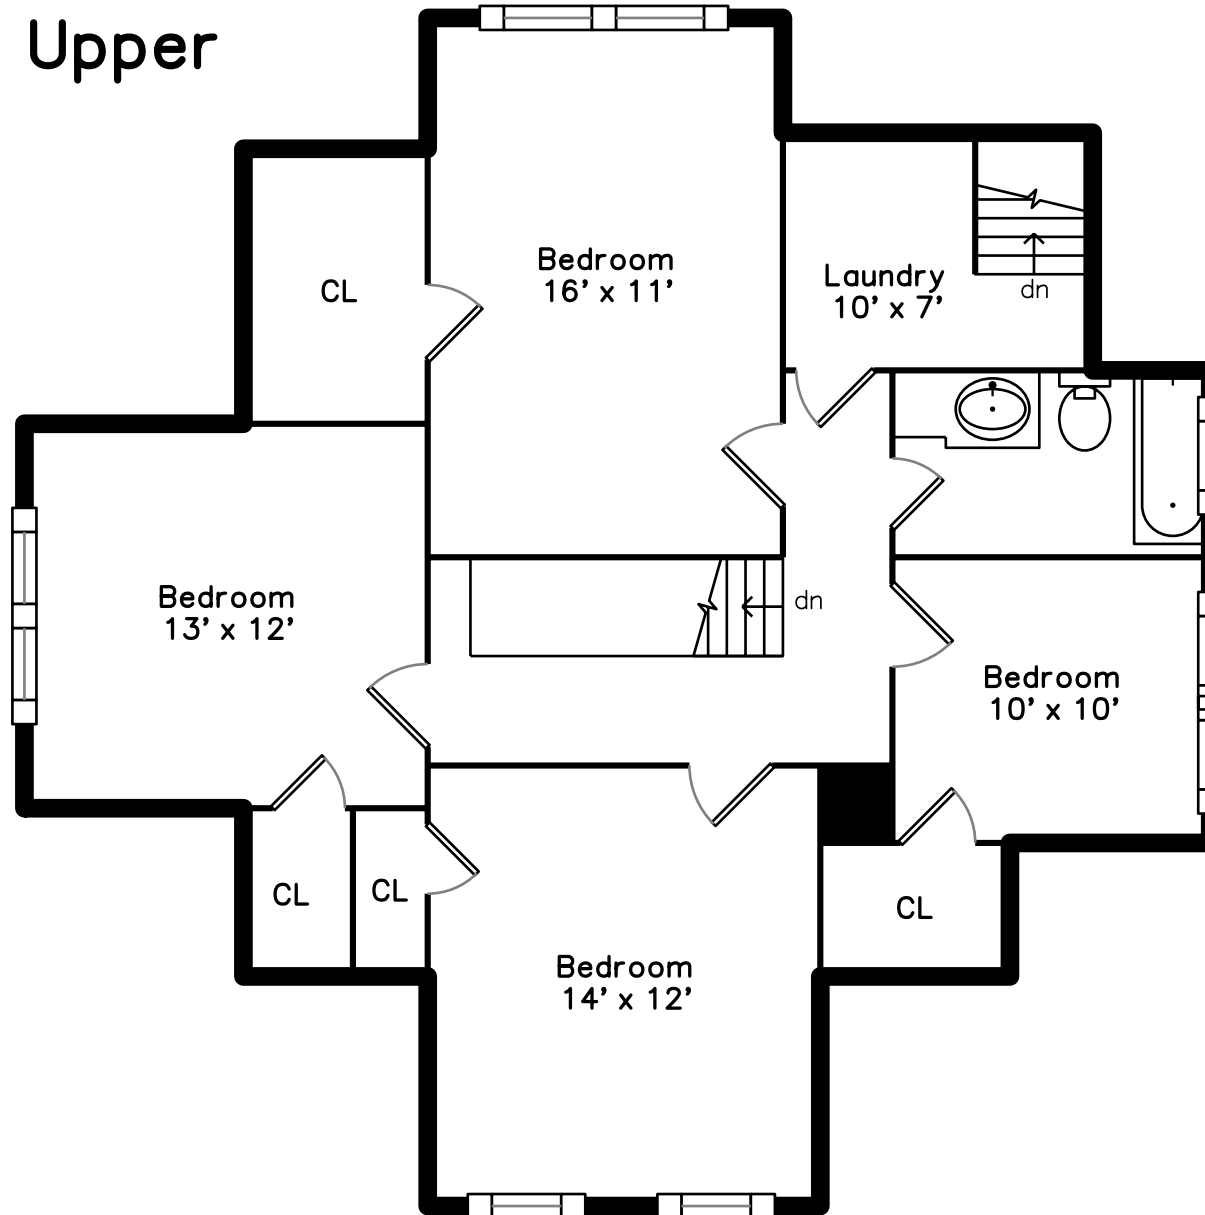

Upper

Main

49 Prince Street 2
Boston, MA 02130

PicturePlan by  vis-home

Measurements may not be 100% accurate.
Floor plans are provided for convenience only.
Room sizes are not used to calculate area.

Upper

Main

Back

Back

Back

Back

Living Room

Living Room

Living Room

Dining Room

Dining Room

Dining Room

Kitchen

Kitchen

Kitchen

Kitchen

Porch

Bedroom