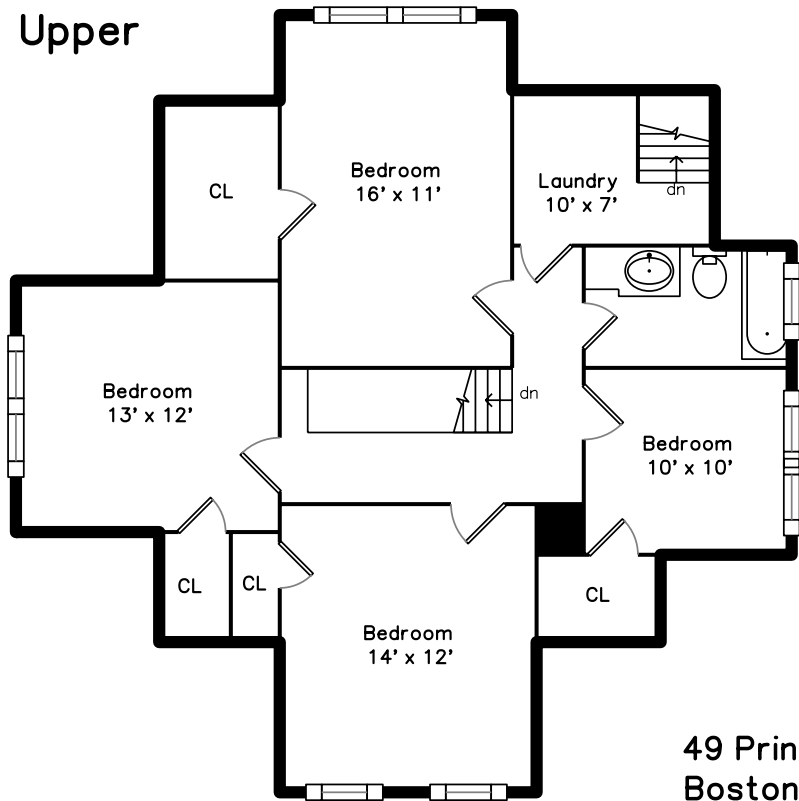

Upper

Main

49 Prince Street 2
Boston, MA 02130

PicturePlan by  vis-home

Measurements may not be 100% accurate.
Floor plans are provided for convenience only.
Room sizes are not used to calculate area.

Upper

Main

Back

Back

Back

Back

Living Room

Living Room

Living Room

Dining Room

Dining Room

Dining Room

Kitchen

Kitchen

Kitchen

Kitchen

Porch

Bedroom