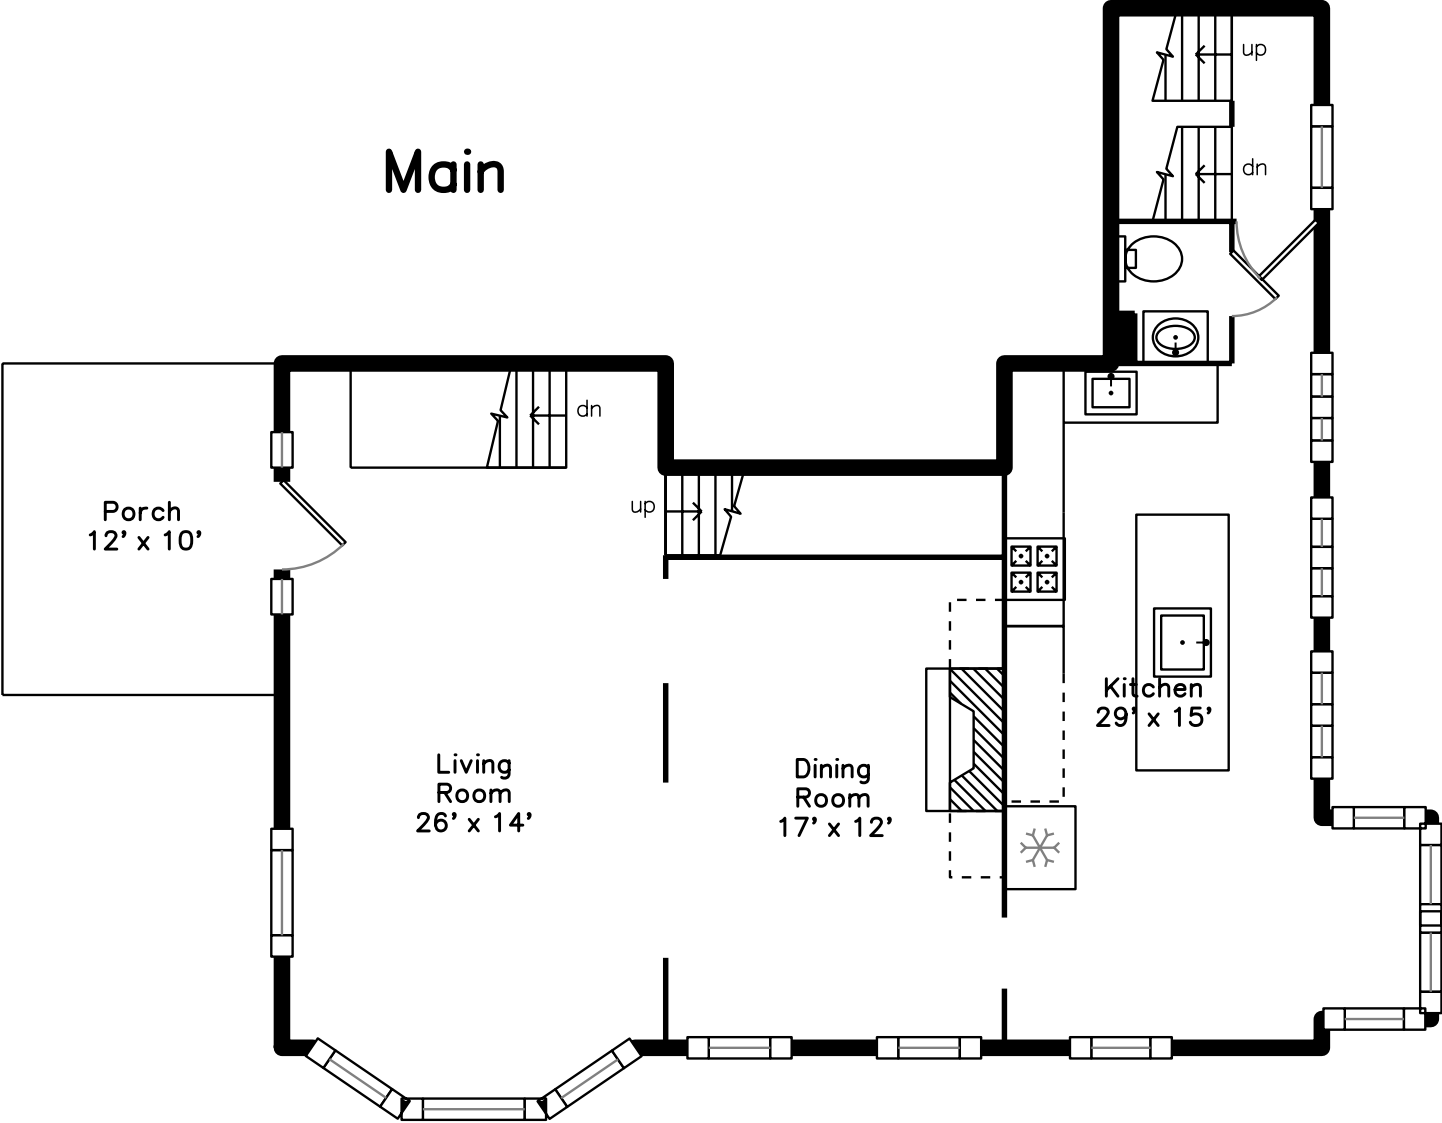

Upper

Main

49 Prince Street 2
Boston, MA 02130

PicturePlan by  vis-home

Measurements may not be 100% accurate.
Floor plans are provided for convenience only.
Room sizes are not used to calculate area.

Upper

Main

Back

Back

Back

Back

Living Room

Living Room

Living Room

Dining Room

Dining Room

Dining Room

Kitchen

Kitchen

Kitchen

Kitchen

Porch

Porch

Living

Living

Dining

Kitchen

Kitchen

Outside

Bedroom