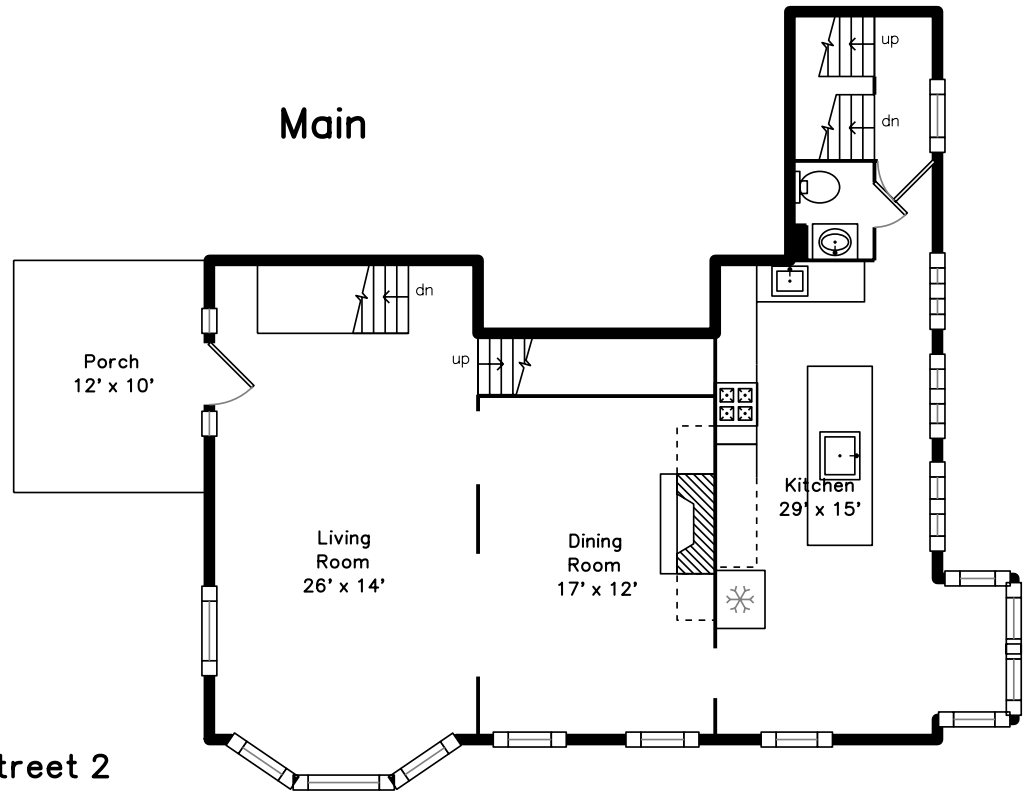

Upper

Main

49 Prince Street 2
Boston, MA 02130

PicturePlan by  vis-home

Measurements may not be 100% accurate.
Floor plans are provided for convenience only.
Room sizes are not used to calculate area.

Upper

Main

Back

Back

Back

Back

Living Room

Living Room

Living Room

Dining Room

Dining Room

Dining Room

Kitchen

Kitchen

Kitchen

Kitchen

Porch

Porch

Living

Living

Dining

Kitchen

Kitchen

Outside

Bedroom