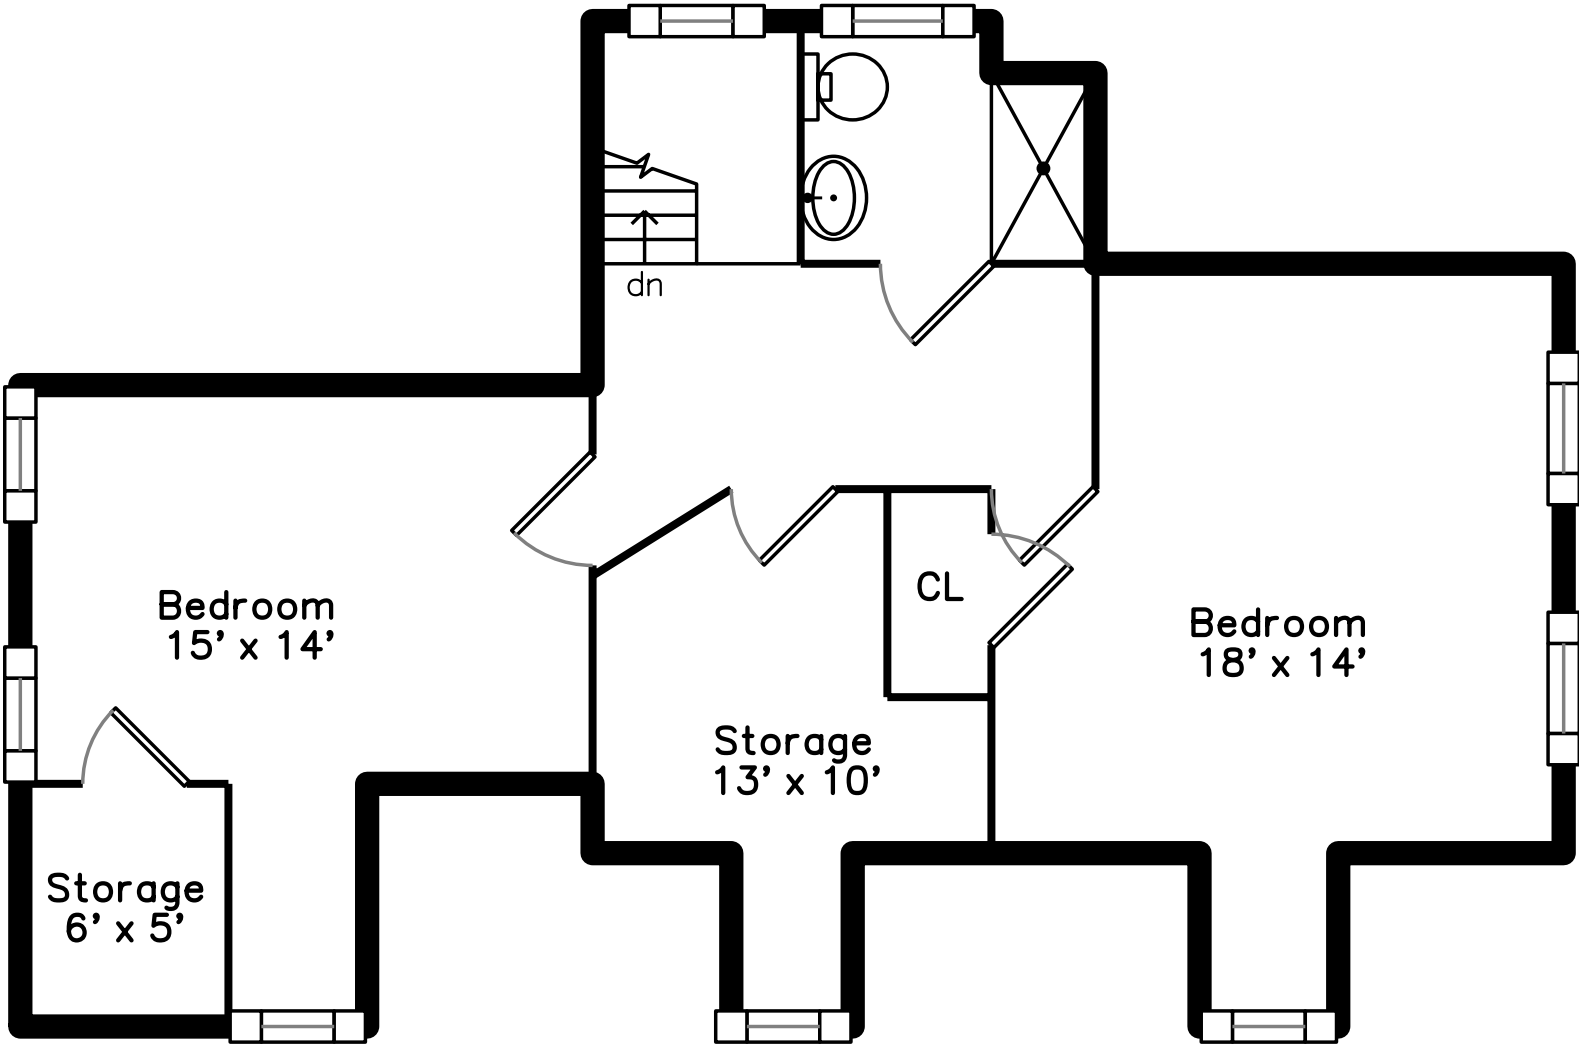

Upper

Top

Main

59 York Street
Lexington, MA 02420

PicturePlan by  vis-home

Measurements may not be 100% accurate.
Floor plans are provided for convenience only.
Room sizes are not used to calculate area.

Top

Upper

Main

Outside

Outside

Outside

Outside

Foyer

Living Room

Living Room

Dining Room

Dining Room

Kitchen

Kitchen

Kitchen

Kitchen

Kitchen

Main Bedroom

Main Bedroom

Main Bathroom

Main Bathroom

WalkInCloset

Laundry

Bedroom

Bedroom