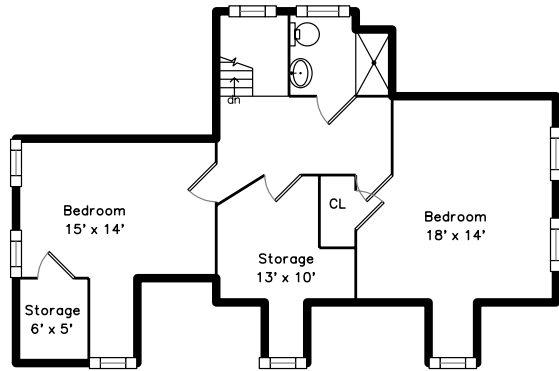

Upper

Top

Main

59 York Street
Lexington, MA 02420

PicturePlan by  vis-home

Measurements may not be 100% accurate.
Floor plans are provided for convenience only.
Room sizes are not used to calculate area.

Top

Upper

Main

Outside

Outside

Outside

Outside

Foyer

Living Room

Living Room

Dining Room

Dining Room

Kitchen

Kitchen

Kitchen

Kitchen

Kitchen

Main Bedroom

Main Bedroom

Main Bathroom

Main Bathroom

WalkInCloset

Laundry

Bedroom

Bedroom