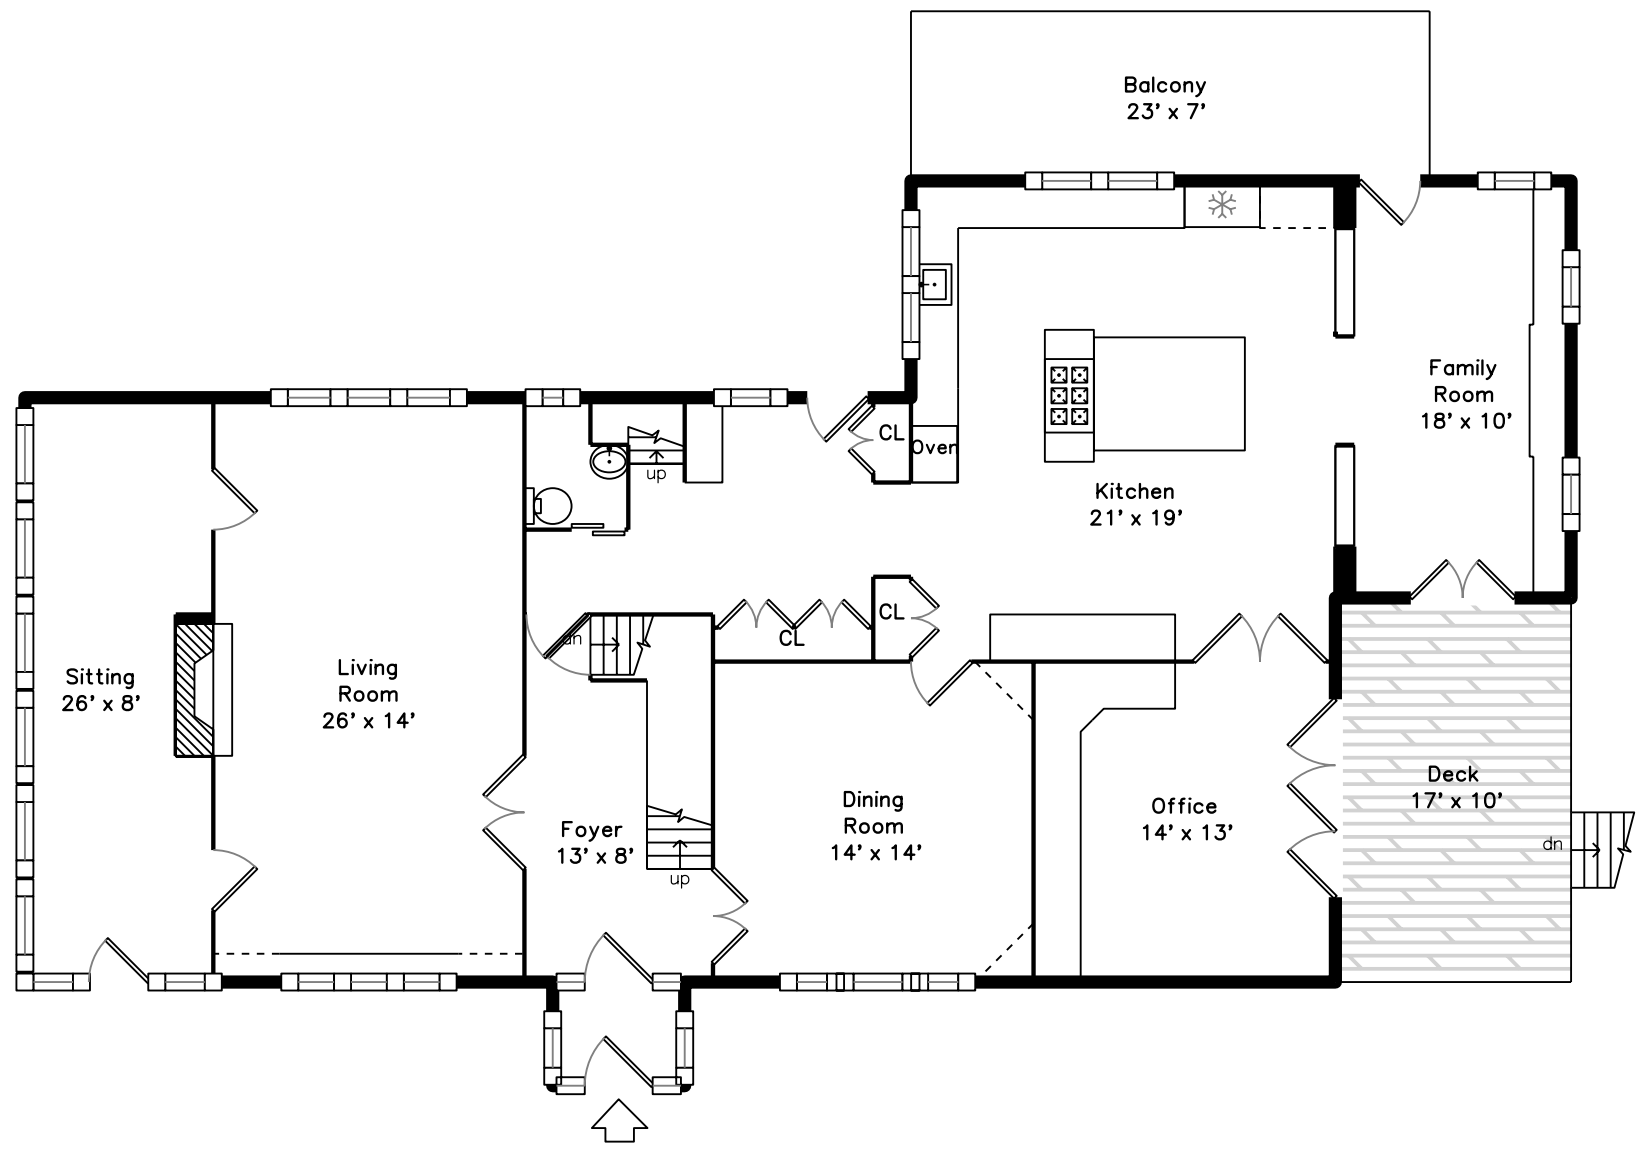

Upper

Top

Main

59 York Street
Lexington, MA 02420

PicturePlan by  vis-home

Measurements may not be 100% accurate.
Floor plans are provided for convenience only.
Room sizes are not used to calculate area.

Top

Upper

Main

Outside

Outside

Outside

Outside

Foyer

Living Room

Living Room

Dining Room

Dining Room

Kitchen

Kitchen

Kitchen

Kitchen

Kitchen

Kitchen

Kitchen

Sitting

Sitting

Office

Office

Mud Room

Family Room