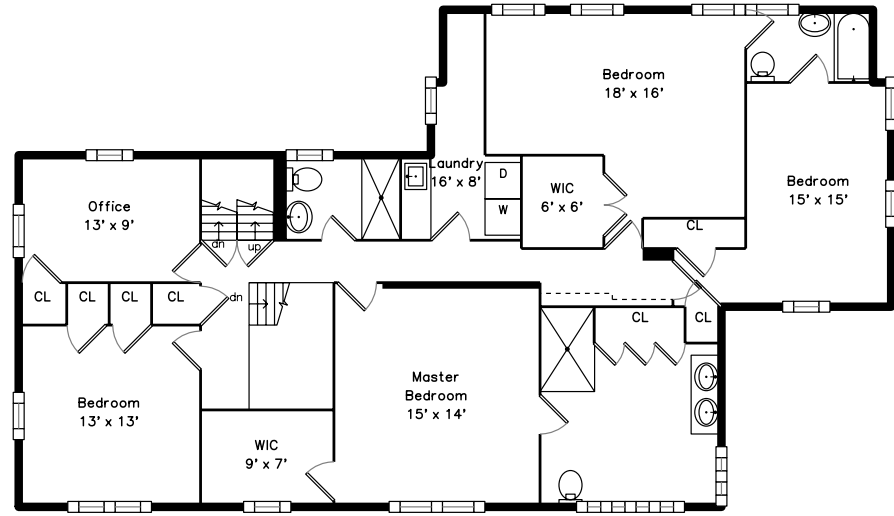

Upper

Top

Main

59 York Street
Lexington, MA 02420

PicturePlan by  vis-home

Measurements may not be 100% accurate.
Floor plans are provided for convenience only.
Room sizes are not used to calculate area.

Top

Upper

Main

Outside

Outside

Outside

Outside

Foyer

Living Room

Living Room

Dining Room

Dining Room

Kitchen

Kitchen

Kitchen

Kitchen

Kitchen

Main Bedroom

Main Bedroom

Main Bathroom

Main Bathroom

WalkInCloset

Laundry

Bedroom

Bedroom