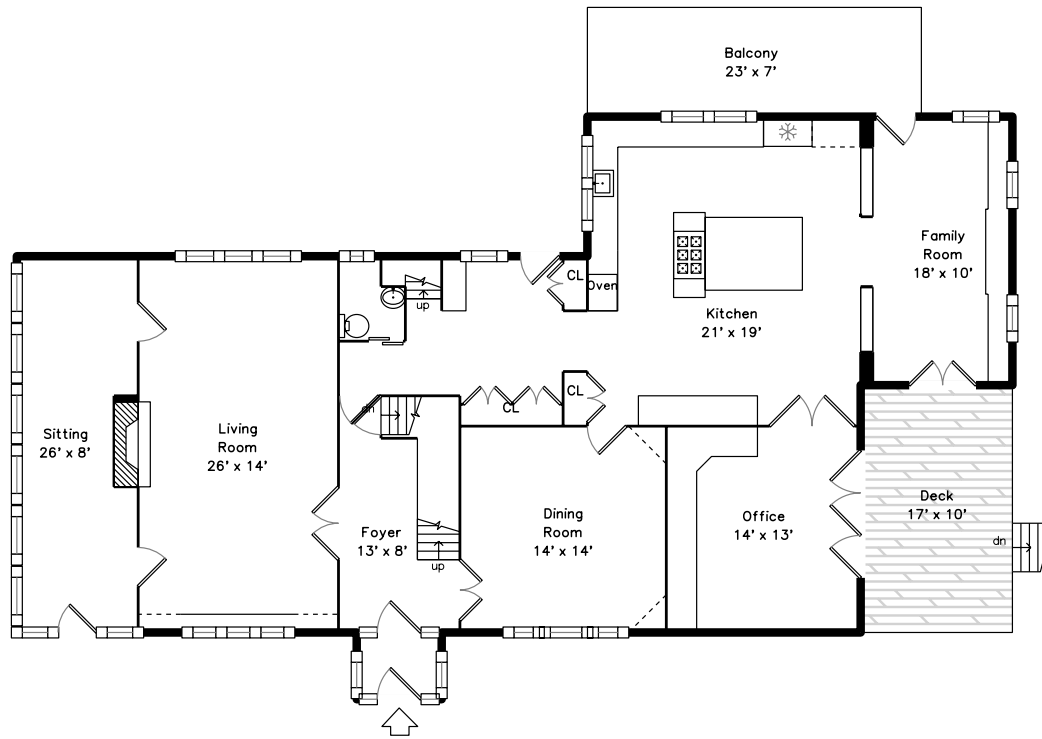

Upper

Top

Main

59 York Street
Lexington, MA 02420

PicturePlan by  vis-home

Measurements may not be 100% accurate.
Floor plans are provided for convenience only.
Room sizes are not used to calculate area.

Top

Upper

Main

Outside

Outside

Outside

Outside

Foyer

Living Room

Living Room

Dining Room

Dining Room

Kitchen

Kitchen

Kitchen

Kitchen

Kitchen

Kitchen

Kitchen

Sitting

Sitting

Office

Office

Mud Room

Family Room