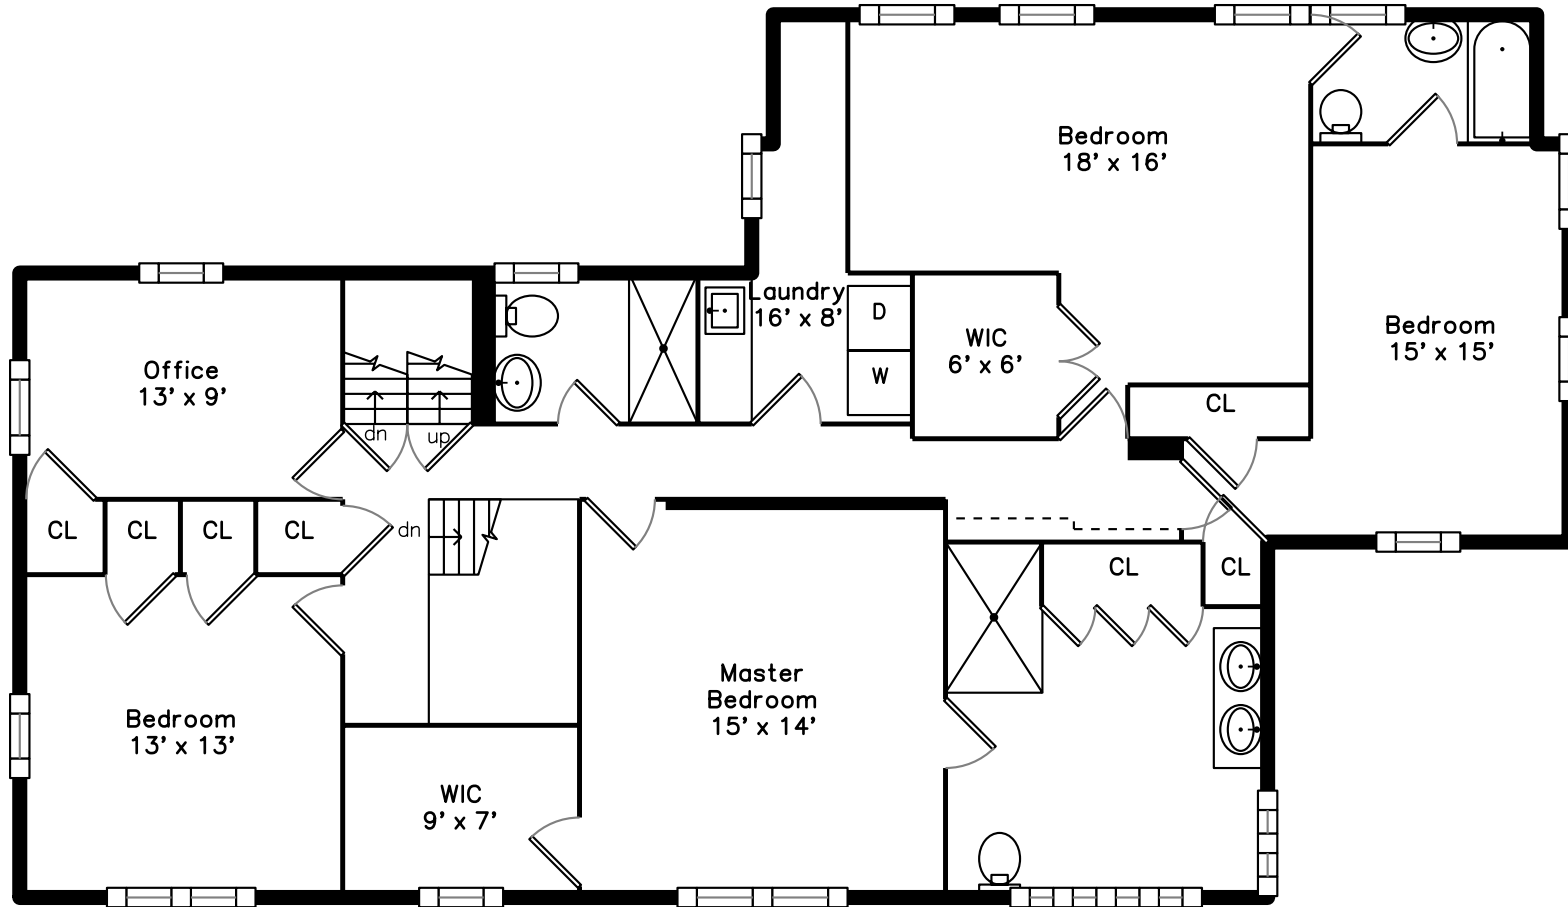

Upper

Top

Main

59 York Street
Lexington, MA 02420

PicturePlan by  vis-home

Measurements may not be 100% accurate.
Floor plans are provided for convenience only.
Room sizes are not used to calculate area.

Top

Upper

Main

Outside

Outside

Outside

Outside

Foyer

Living Room

Living Room

Dining Room

Dining Room

Kitchen

Kitchen

Kitchen

Kitchen

Kitchen

Main Bedroom

Main Bedroom

Main Bathroom

Main Bathroom

WalkInCloset

Laundry

Bedroom

Bedroom