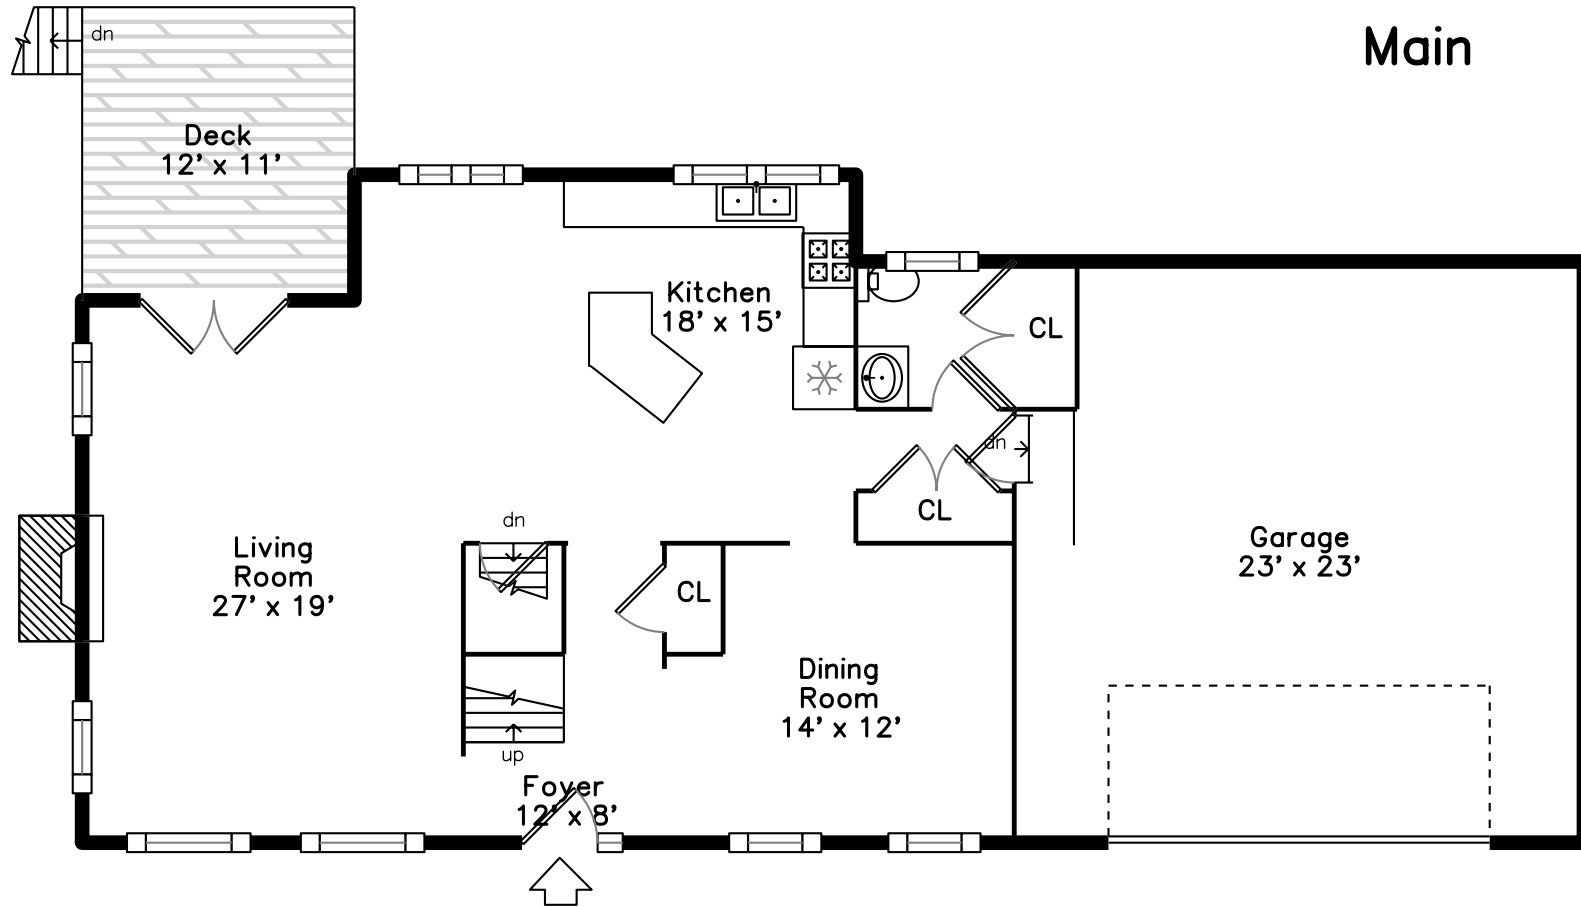

Upper

Basement

Main

15 Cobler Road
Mansfield, MA 02048

PicturePlan by vis-home

Measurements may not be 100% accurate.
Floor plans are provided for convenience only.
Room sizes are not used to calculate area.

Upper

Main

Basement

Outside

Outside

Outside

Outside

Outside

Living Room

Living Room

Living Room

Living Room

Dining Room

Dining Room

Dining Room

Kitchen

Hall

Main Bedroom

Main Bedroom

Main Bedroom

Bedroom

Bedroom

Bedroom

Bedroom