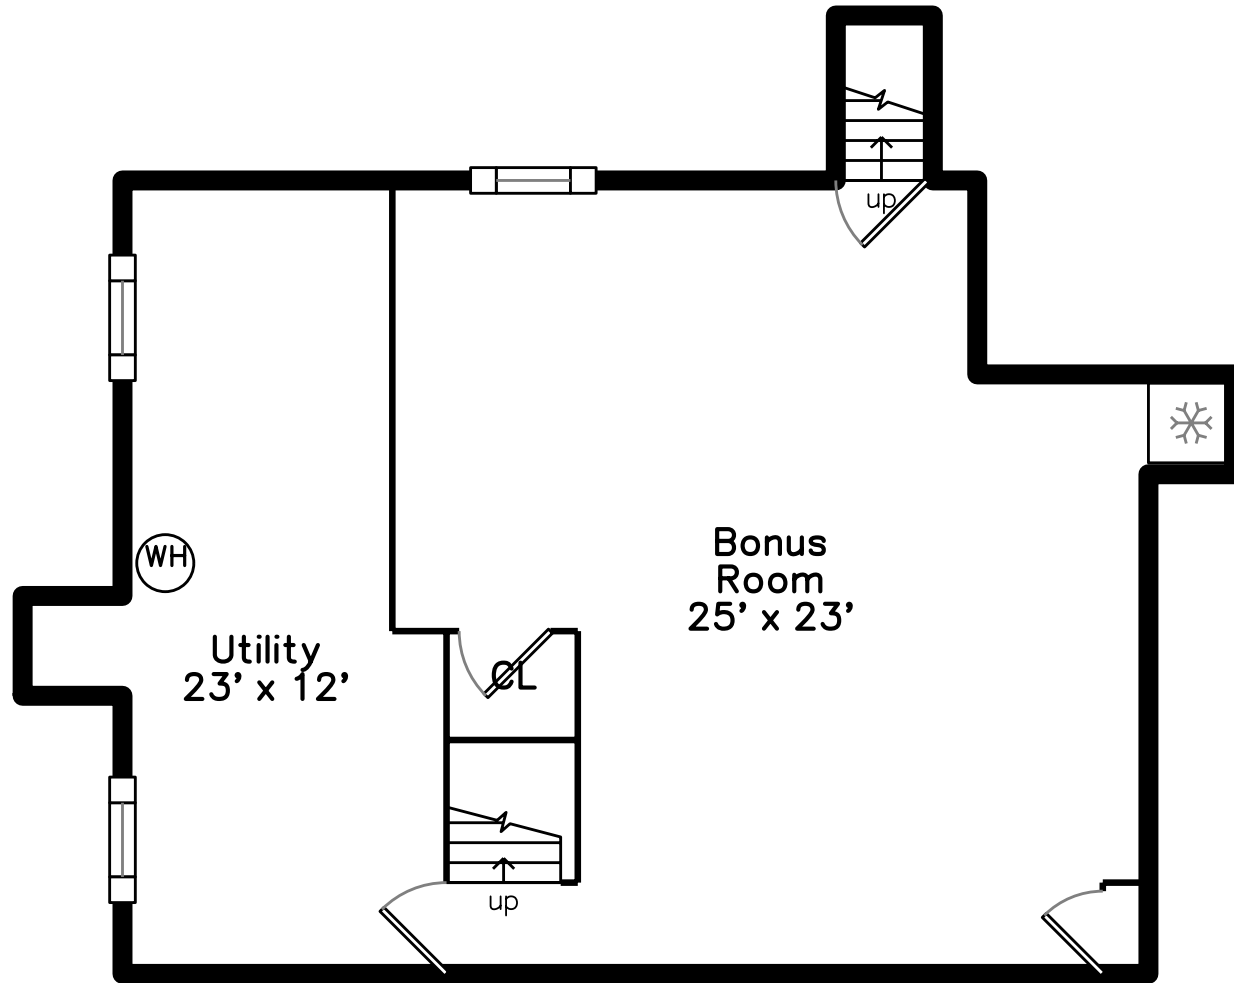

Upper

Basement

Main

15 Cobler Road
Mansfield, MA 02048

PicturePlan by vis-home

Measurements may not be 100% accurate.
Floor plans are provided for convenience only.
Room sizes are not used to calculate area.

Upper

Main

Basement

Outside

Outside

Outside

Outside

Outside

Living Room

Living Room

Living Room

Living Room

Dining Room

Dining Room

Dining Room

Kitchen

Hall

Main Bedroom

Main Bedroom

Main Bedroom

Bedroom

Bedroom

Bedroom

Bedroom