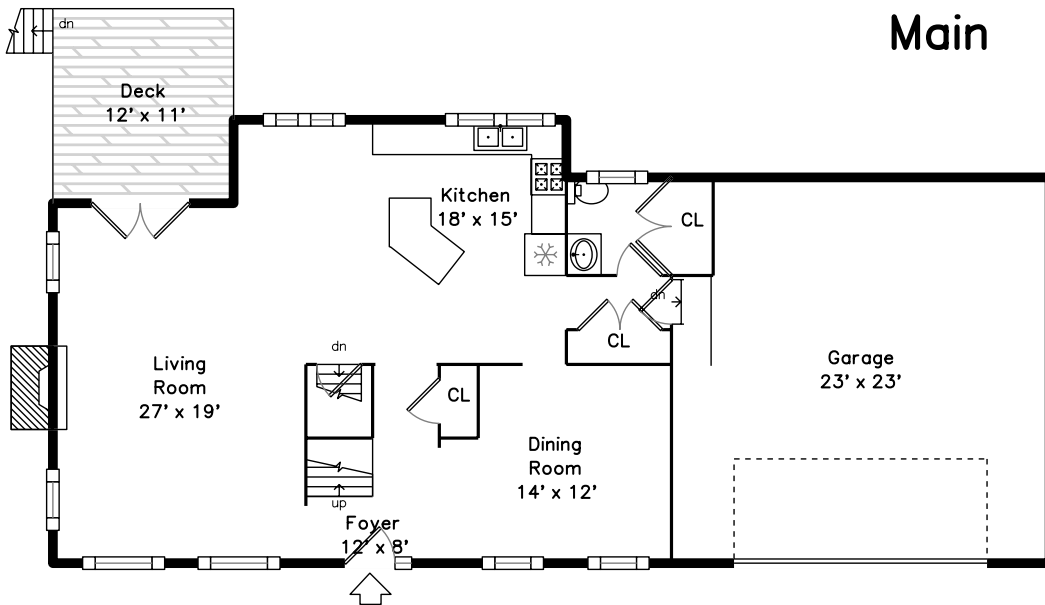

Upper

Basement

Main

15 Cobler Road
Mansfield, MA 02048

PicturePlan by vis-home

Measurements may not be 100% accurate.
Floor plans are provided for convenience only.
Room sizes are not used to calculate area.

Upper

Main

Basement

Outside

Outside

Outside

Outside

Outside

Living Room

Living Room

Living Room

Living Room

Dining Room

Dining Room

Dining Room

Kitchen

Hall

Main Bedroom

Main Bedroom

Main Bedroom

Bedroom

Bedroom

Bedroom

Bedroom