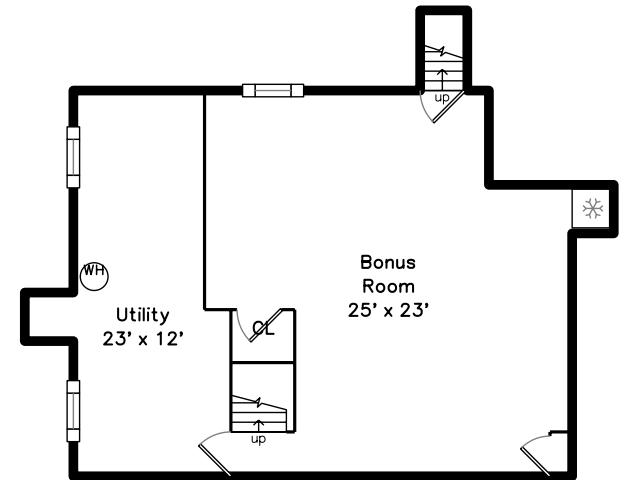

Upper

Basement

Main

15 Cobler Road
Mansfield, MA 02048

PicturePlan by vis-home

Measurements may not be 100% accurate.
Floor plans are provided for convenience only.
Room sizes are not used to calculate area.

Upper

Main

Basement

Outside

Outside

Outside

Outside

Outside

Living Room

Living Room

Living Room

Living Room

Dining Room

Dining Room

Dining Room

Kitchen

Hall

Main Bedroom

Main Bedroom

Main Bedroom

Bedroom

Bedroom

Bedroom

Bedroom