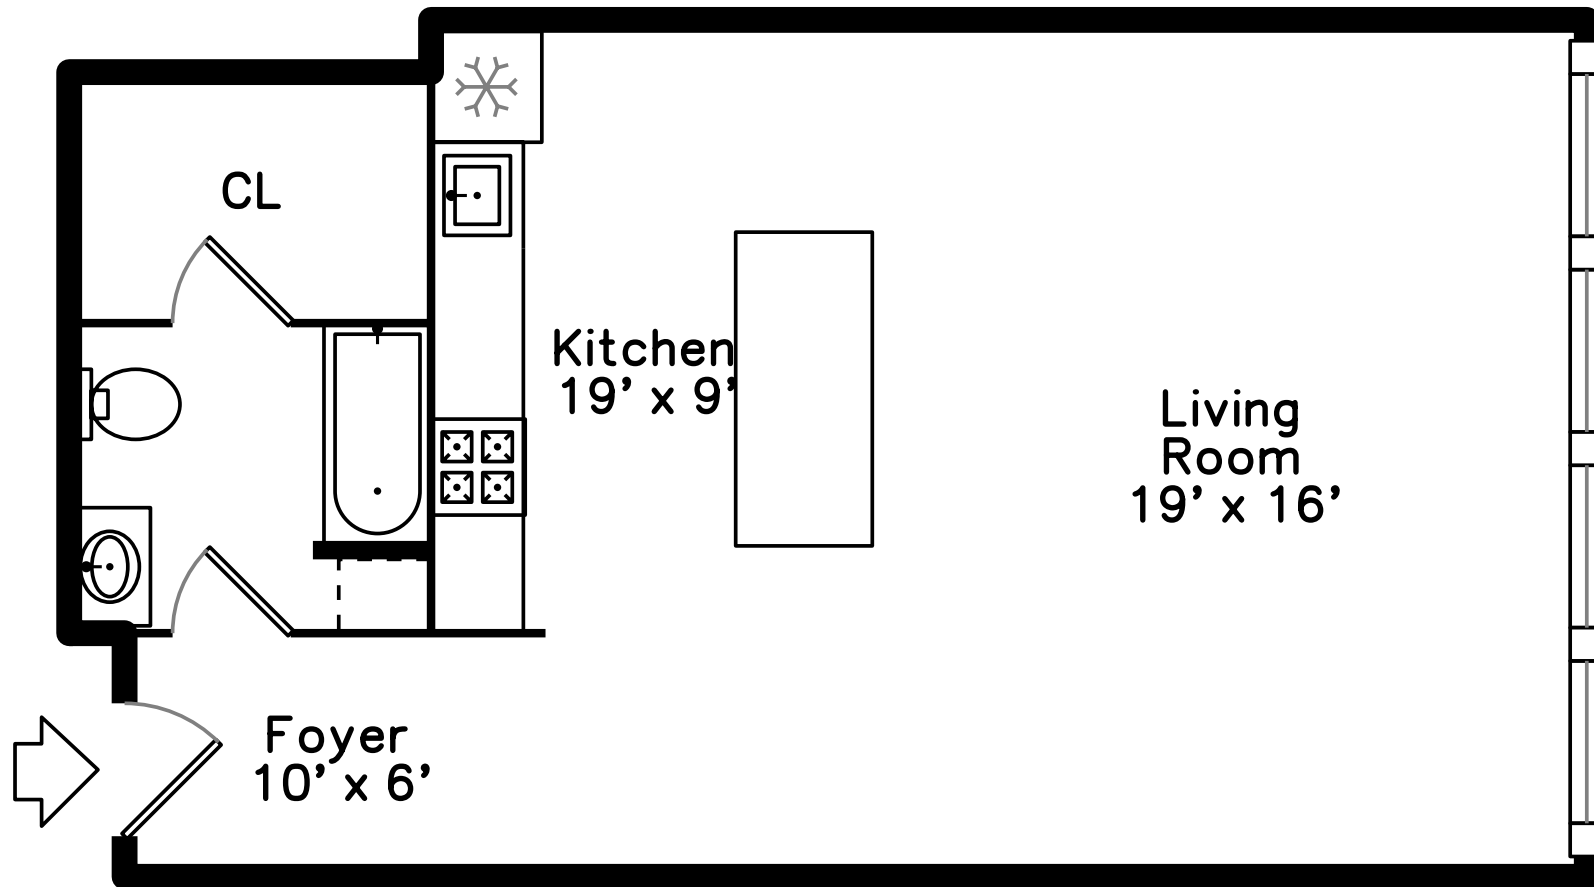

Upper

Main

156 Porter Street #256  
East Boston, MA 02128

PicturePlan by  vis-home

Measurements may not be 100% accurate.  
Floor plans are provided for convenience only.  
Room sizes are not used to calculate area.

# Upper

# Main

Outside

Outside

Entry

Living Room

Living Room

Living Room

Living Room

Living Room

Living Room

Living Room

Living Room

Kitchen

Kitchen

Kitchen

Kitchen