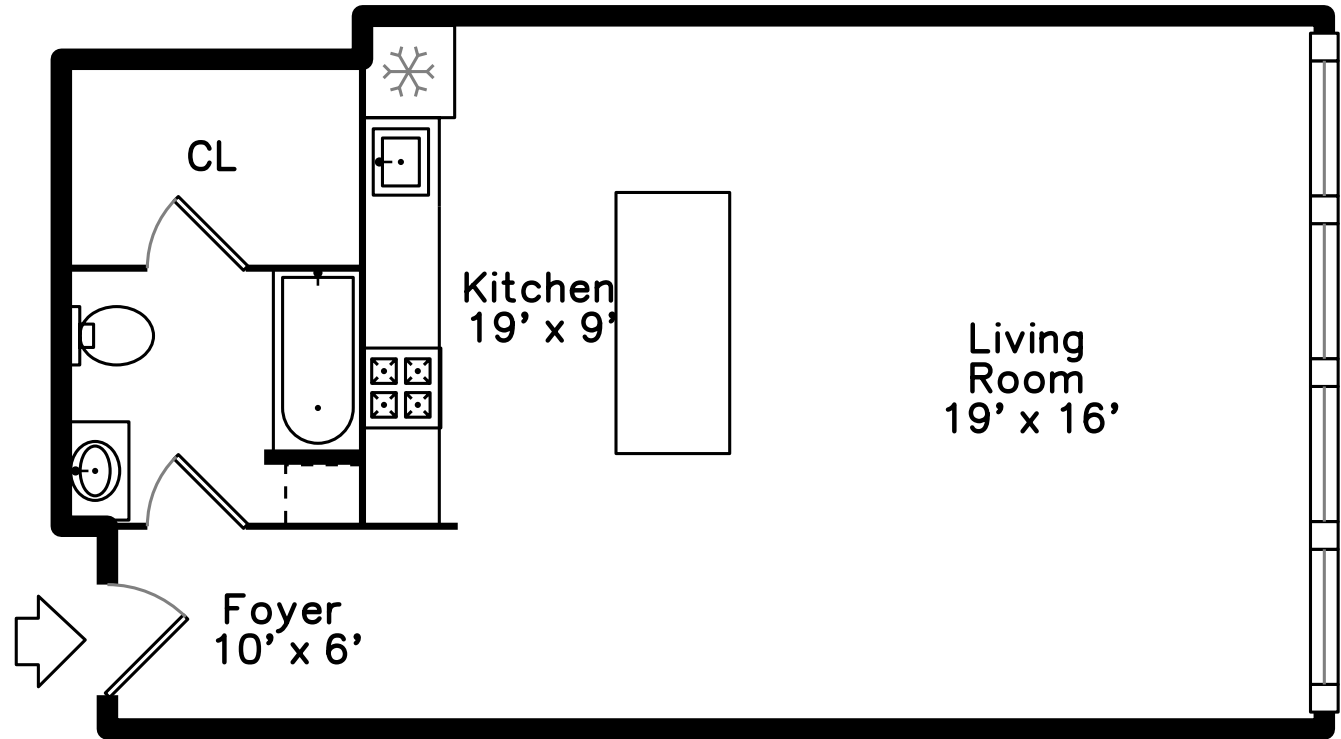

Upper

Main

156 Porter Street #256  
East Boston, MA 02128

PicturePlan by  vis-home

Measurements may not be 100% accurate.  
Floor plans are provided for convenience only.  
Room sizes are not used to calculate area.

# Upper

# Main

Outside

Outside

Entry

Living Room

Living Room

Living Room

Living Room

Living Room

Living Room

Living Room

Living Room

Kitchen

Kitchen

Kitchen

Kitchen