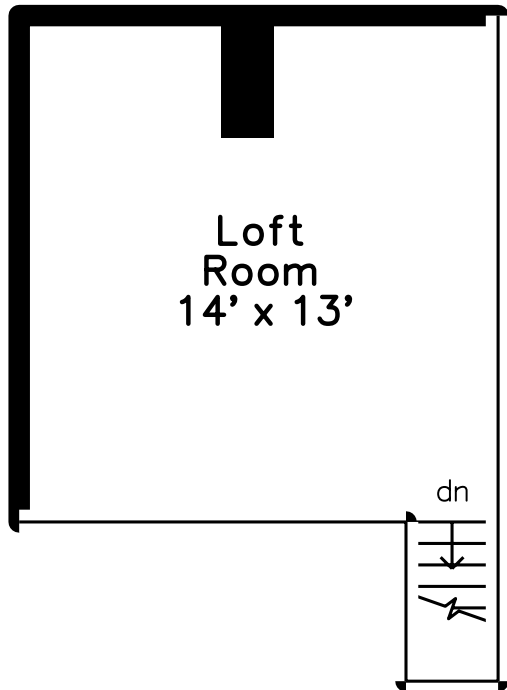

Upper

Main

156 Porter Street #256  
East Boston, MA 02128

PicturePlan by  vis-home

Measurements may not be 100% accurate.  
Floor plans are provided for convenience only.  
Room sizes are not used to calculate area.