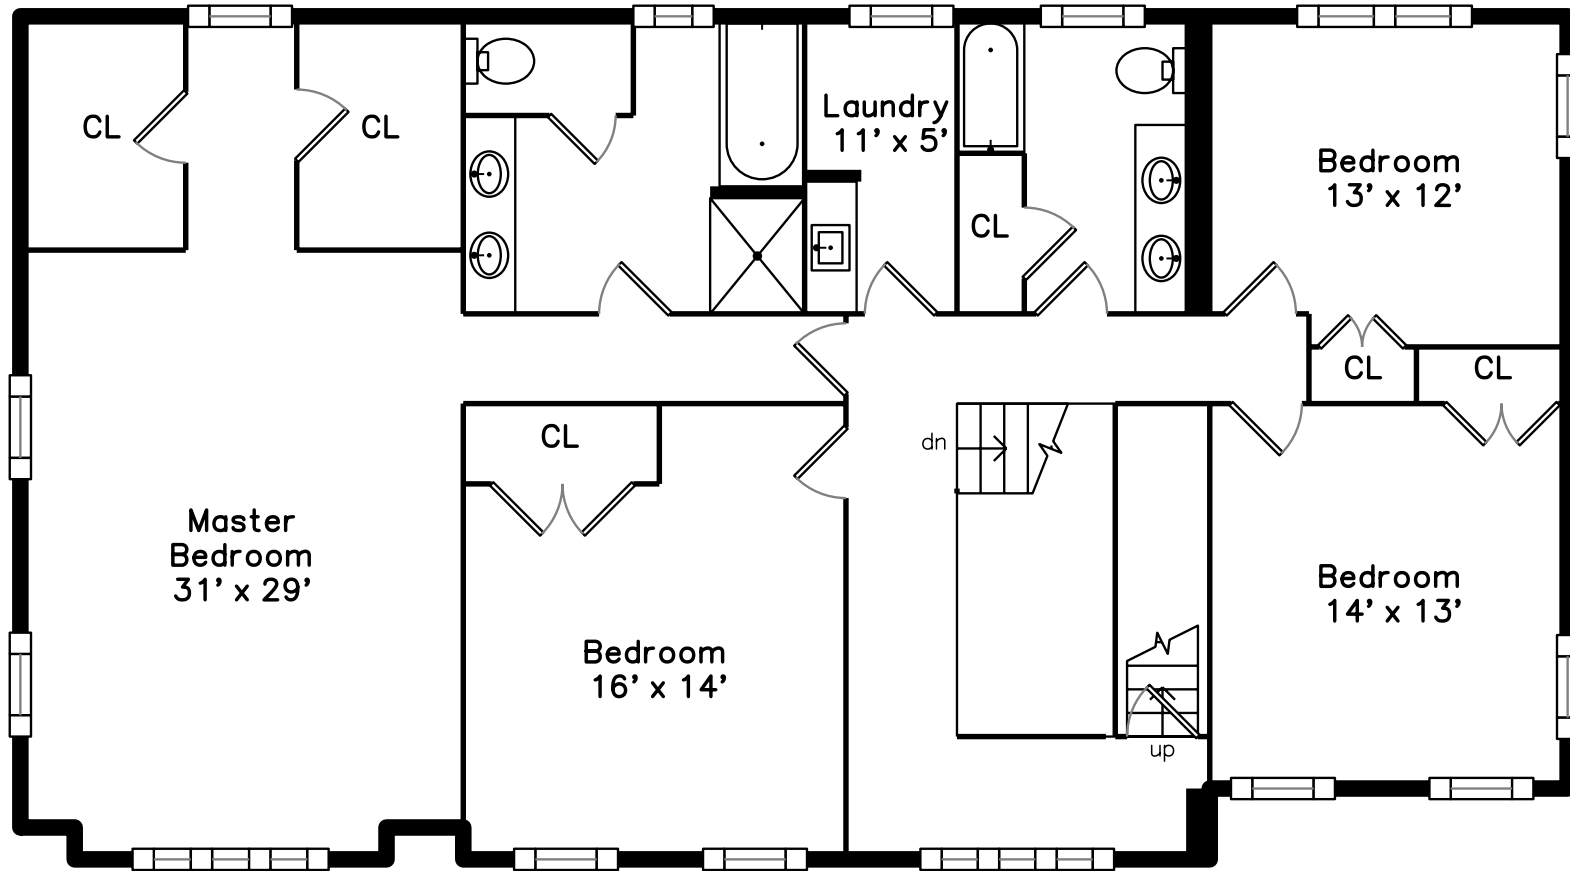

# Basement

**329 Washington Street  
Arlington, MA 02474**

PicturePlan by  vis-home

Measurements may not be 100% accurate.  
Floor plans are provided for convenience only.  
Room sizes are not used to calculate area.

# Upper

Family Room

Family Room

Bathroom

Master Bedroom

Master Bedroom

Bedroom

Bedroom

Bedroom

Master Bathroom

Master Bathroom

Bathroom

Bonus Room

Bonus Room

Bathroom

Mud Room

Outside