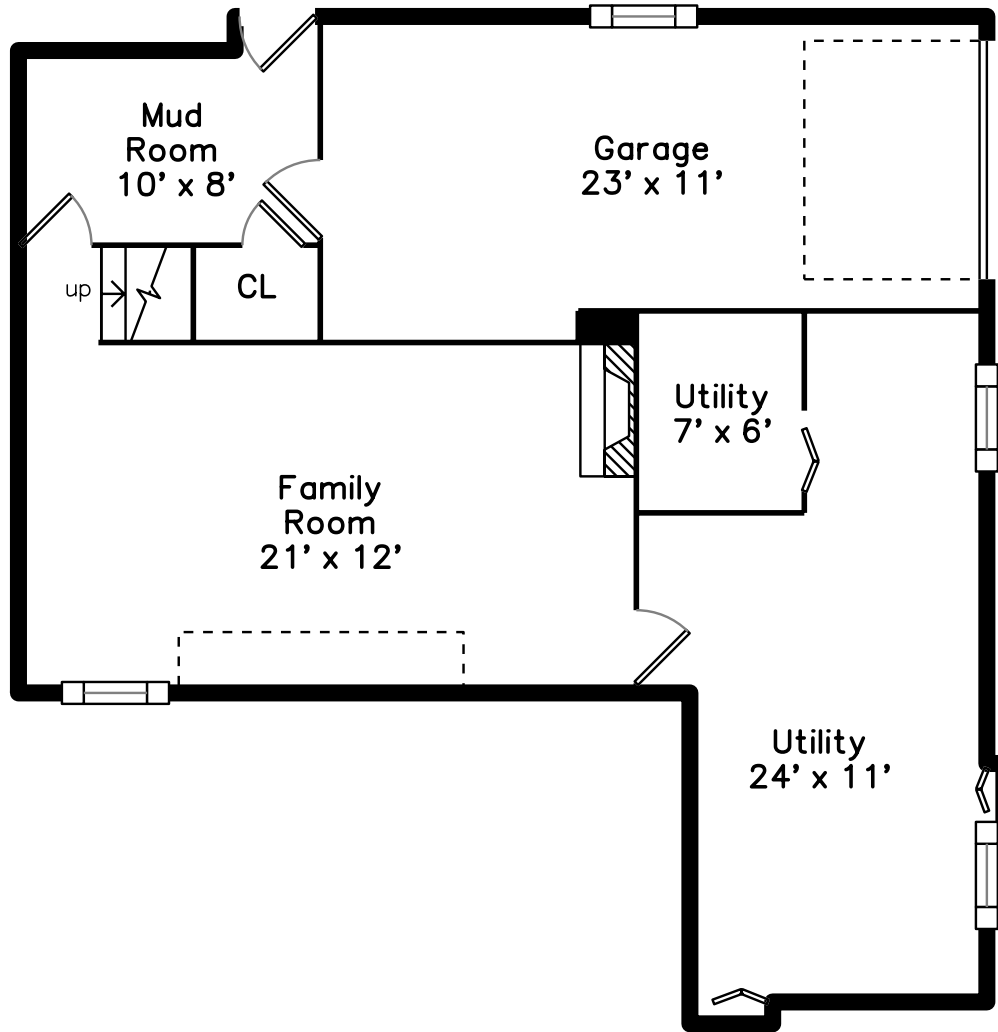

Upper

Main

Lower

106 Brookline Street
Chestnut Hill, MA 02467

PicturePlan by  vis-home

Measurements may not be 100% accurate.

Floor plans are provided for convenience only.

Room sizes are not used to calculate area.

Upper

Main

Lower

Outside

Outside

Outside

Outside

Living Room

Living Room

Living Room

Dining Room

Dining Room

Dining Room

Dining Room

Kitchen

Kitchen

Bathroom

Bathroom

CL

Family Room

Back

Back

Back