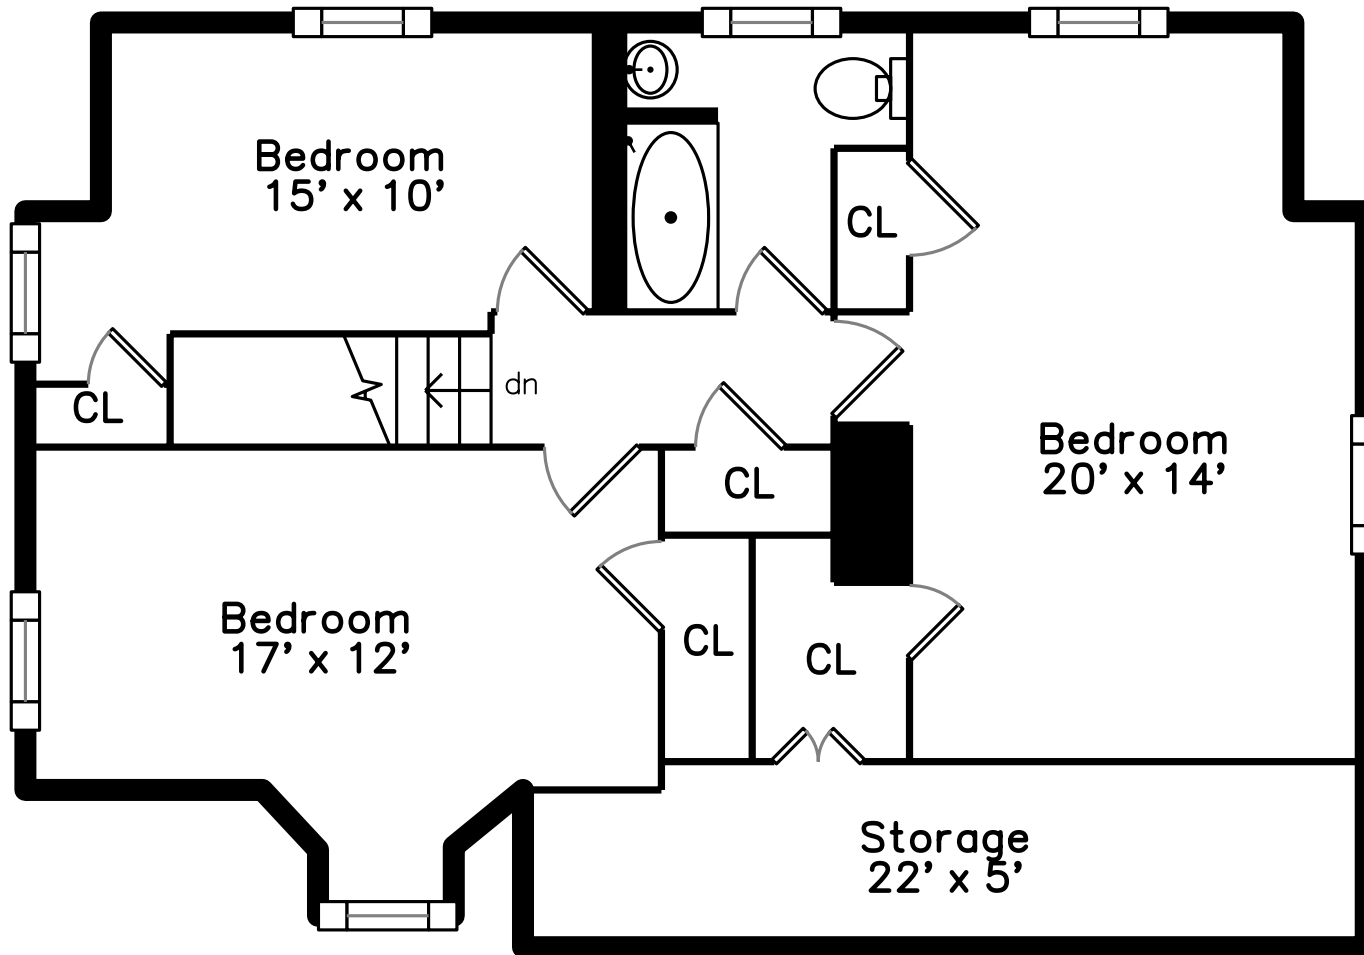

Upper

Main

Lower

106 Brookline Street
Chestnut Hill, MA 02467

PicturePlan by  vis-home

Measurements may not be 100% accurate.

Floor plans are provided for convenience only.

Room sizes are not used to calculate area.

Upper

Main

Lower

Outside

Outside

Outside

Outside

Living Room

Living Room

Living Room

Dining Room

Dining Room

Dining Room

Dining Room

Kitchen

Kitchen

Bathroom

Bathroom

CL

Family Room

Back

Back

Back