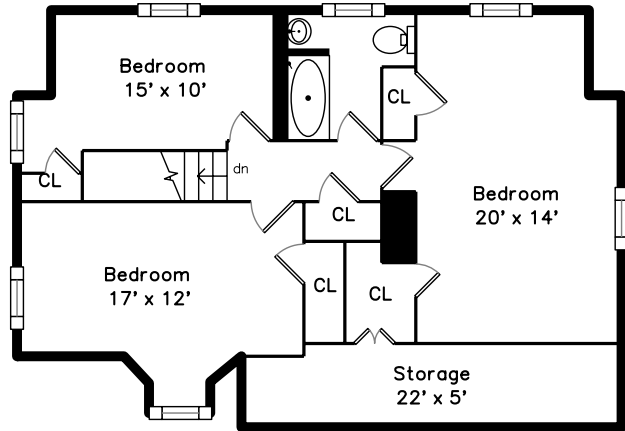

Upper

Main

Lower

106 Brookline Street
Chestnut Hill, MA 02467

PicturePlan by  vis-home

Measurements may not be 100% accurate.

Floor plans are provided for convenience only.

Room sizes are not used to calculate area.

Upper

Main

Lower

Outside

Outside

Outside

Outside

Living Room

Living Room

Living Room

Dining Room

Dining Room

Dining Room

Dining Room

Kitchen

Kitchen

Bathroom

Bathroom

CL

Family Room

Back

Back

Back