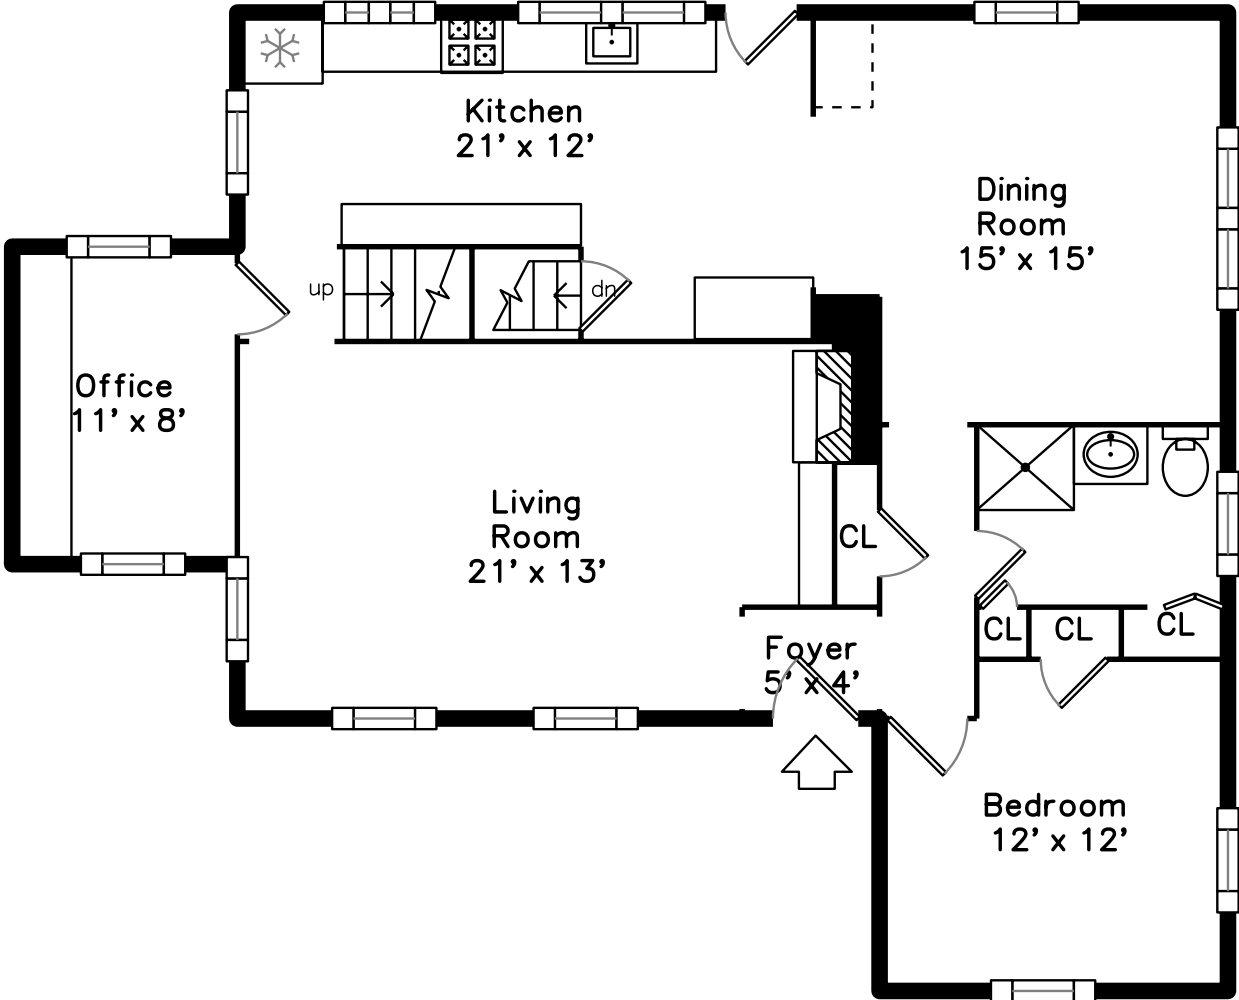

Upper

Main

Lower

106 Brookline Street
Chestnut Hill, MA 02467

PicturePlan by  vis-home

Measurements may not be 100% accurate.

Floor plans are provided for convenience only.

Room sizes are not used to calculate area.

Upper

Main

Lower

Outside

Outside

Outside

Outside

Living Room

Living Room

Living Room

Dining Room

Dining Room

Dining Room

Dining Room

Kitchen

Kitchen

Bathroom

Bathroom

CL

Family Room

Back

Back

Back