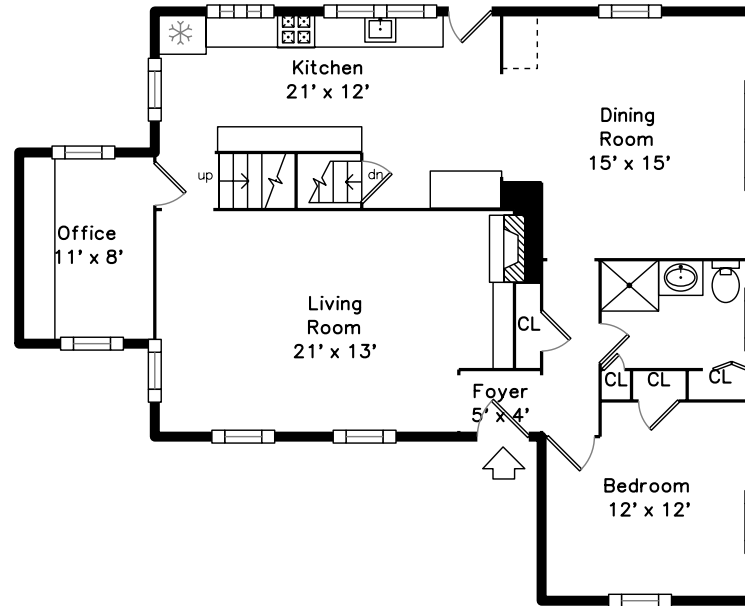

Upper

Main

Lower

106 Brookline Street
Chestnut Hill, MA 02467

PicturePlan by  vis-home

Measurements may not be 100% accurate.

Floor plans are provided for convenience only.

Room sizes are not used to calculate area.

Upper

Main

Lower

Outside

Outside

Outside

Outside

Living Room

Living Room

Living Room

Dining Room

Dining Room

Dining Room

Dining Room

Kitchen

Kitchen

Bathroom

Bathroom

CL

Family Room

Back

Back

Back