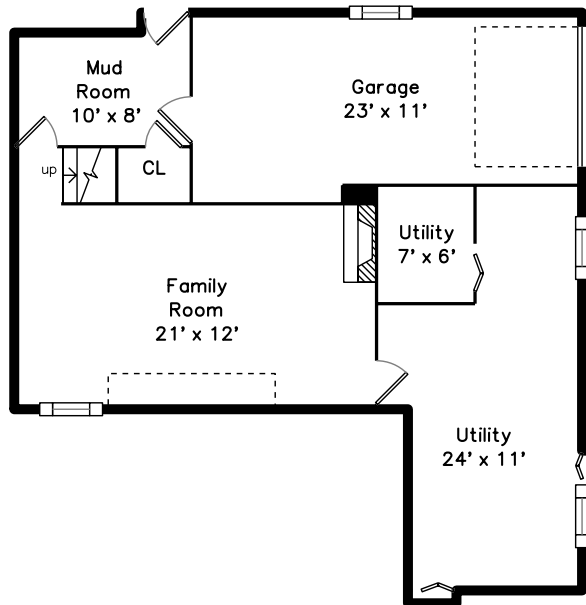

Upper

Main

Lower

106 Brookline Street
Chestnut Hill, MA 02467

PicturePlan by  vis-home

Measurements may not be 100% accurate.

Floor plans are provided for convenience only.

Room sizes are not used to calculate area.

Upper

Main

Lower

Outside

Outside

Outside

Outside

Living Room

Living Room

Living Room

Dining Room

Dining Room

Dining Room

Dining Room

Kitchen

Kitchen

Bathroom

Bathroom

CL

Family Room

Back

Back

Back