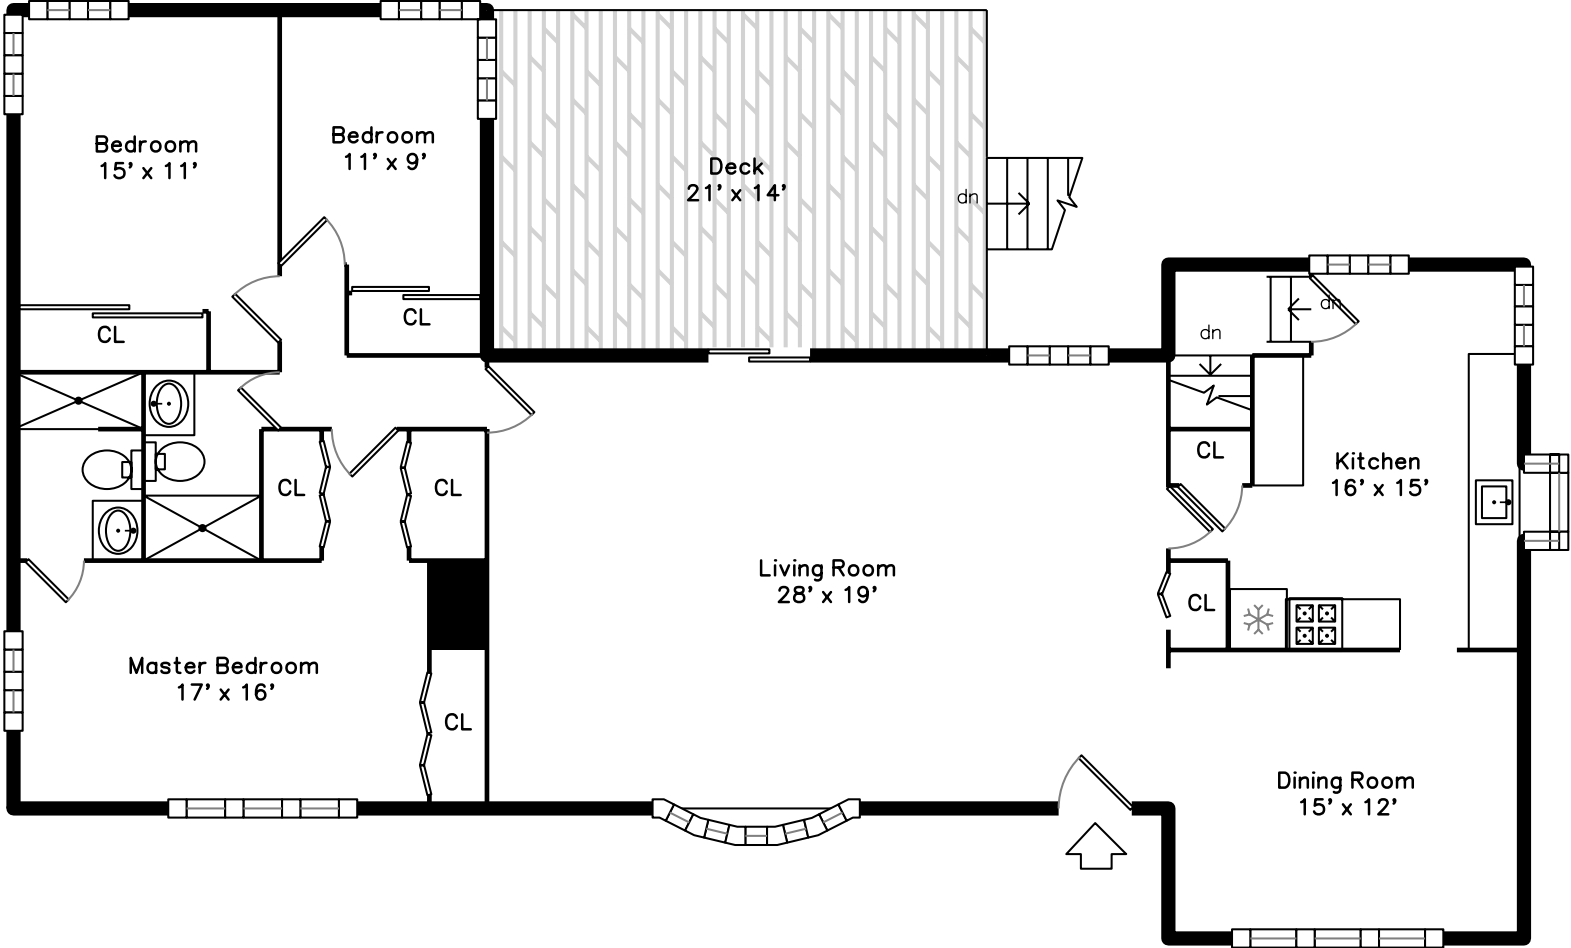

Main

Basement

109 Winter Street
Belmont, MA 02478

PicturePlan by  vis-home
Measurements may not be 100% accurate.
Floor plans are provided for convenience only.
Room sizes are not used to calculate area.

Main

Basement

Outside

Outside

Outside

Outside

Outside

Living Room

Living Room

Living Room

Living Room

Dining Room

Dining Room

Dining Room

Kitchen

Kitchen

Kitchen

Kitchen

Master Bedroom

Master Bedroom

Master Bedroom

Master Bathroom

Bedroom

Bedroom