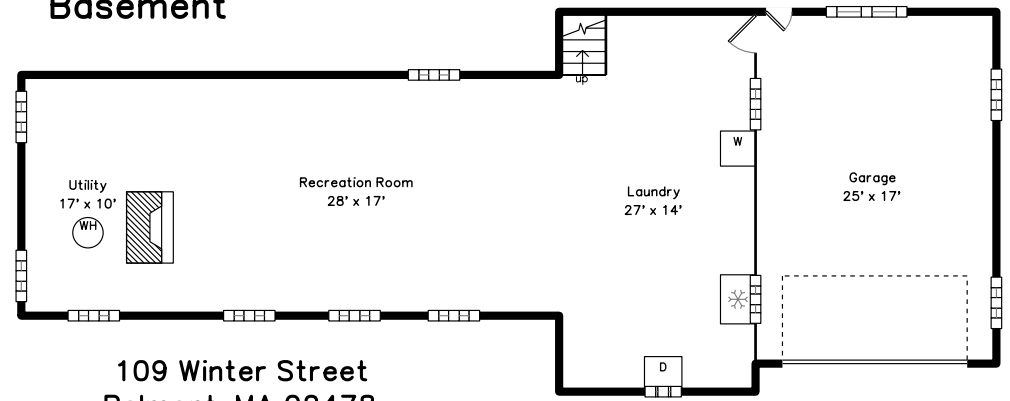

Main

Basement

109 Winter Street
Belmont, MA 02478

PicturePlan by  vis-home
Measurements may not be 100% accurate.
Floor plans are provided for convenience only.
Room sizes are not used to calculate area.

Main

Basement

Outside

Outside

Outside

Outside

Outside

Living Room

Living Room

Living Room

Living Room

Dining Room

Dining Room

Dining Room

Kitchen

Kitchen