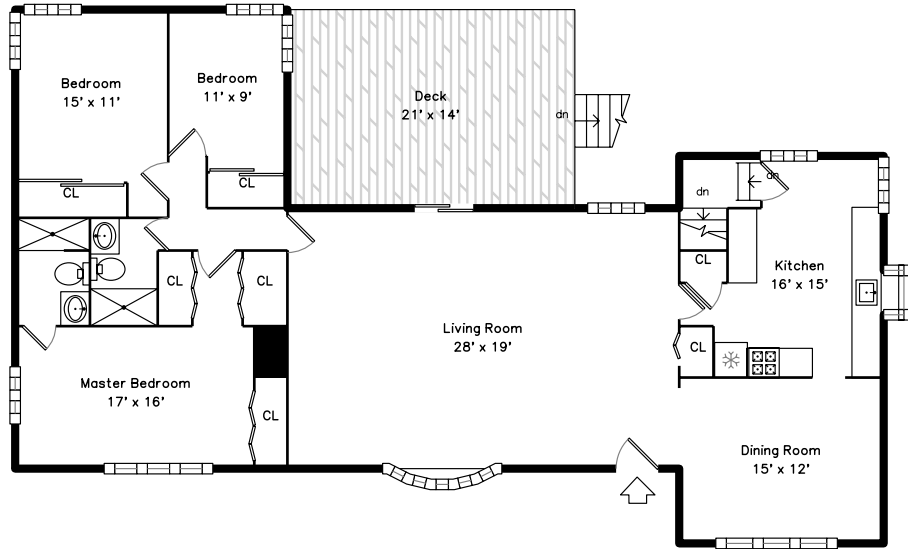

Main

Basement

109 Winter Street
Belmont, MA 02478

PicturePlan by  vis-home
Measurements may not be 100% accurate.
Floor plans are provided for convenience only.
Room sizes are not used to calculate area.

Main

Basement

Outside

Outside

Outside

Outside

Outside

Living Room

Living Room

Living Room

Living Room

Dining Room

Dining Room

Dining Room

Kitchen

Kitchen

Kitchen

Kitchen

Master Bedroom

Master Bedroom

Master Bedroom

Master Bathroom

Bedroom

Bedroom