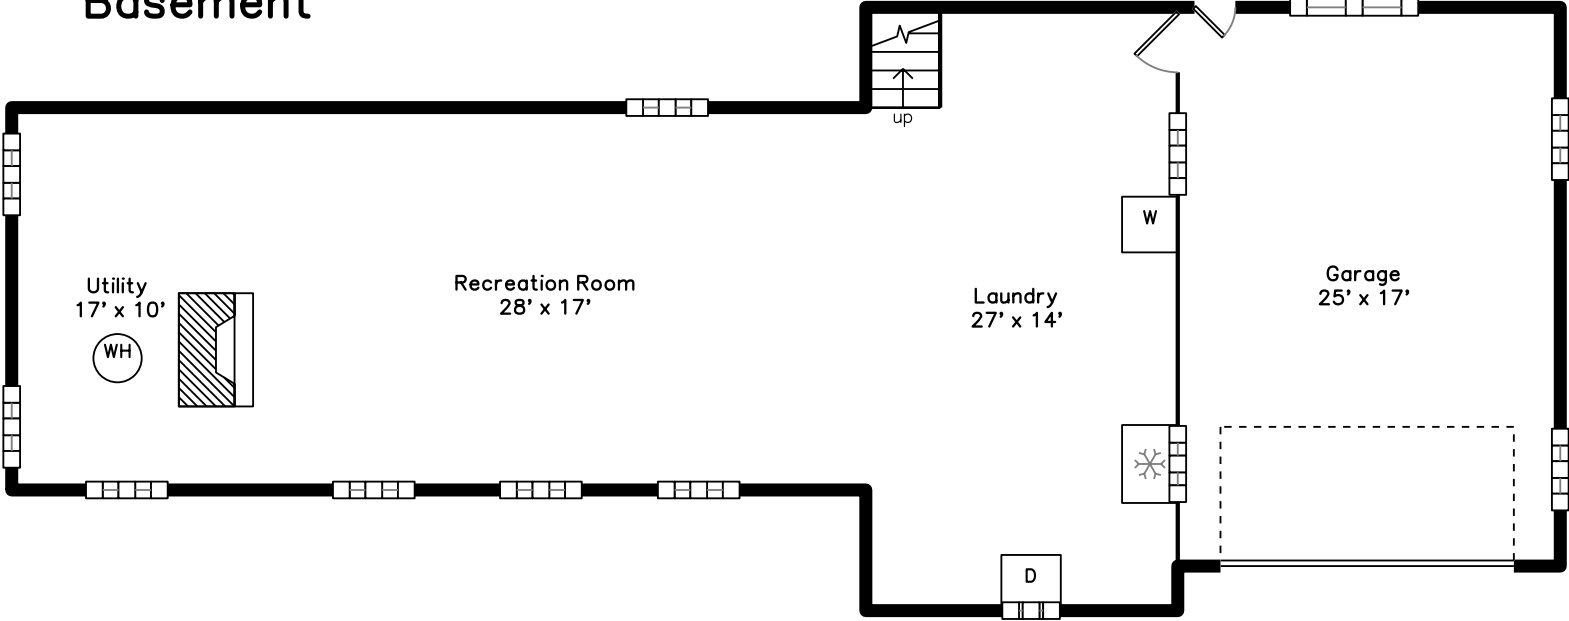

Main

Basement

109 Winter Street
Belmont, MA 02478

PicturePlan by  vis-home
Measurements may not be 100% accurate.
Floor plans are provided for convenience only.
Room sizes are not used to calculate area.

Main

Basement

Outside

Outside

Outside

Outside

Outside

Living Room

Living Room

Living Room

Living Room

Dining Room

Dining Room

Dining Room

Kitchen

Kitchen