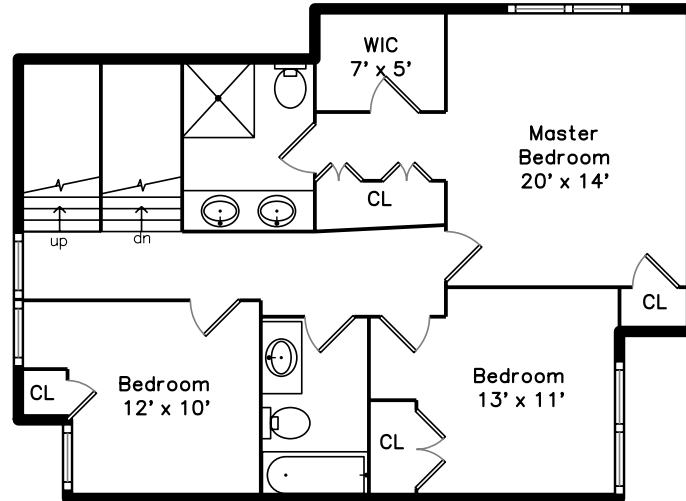

12 Princeton Street
Newton, MA 02458

PicturePlan by  vis-home

Measurements may not be 100% accurate.
Floor plans are provided for convenience only.
Room sizes are not used to calculate area.

Top

Upper

Main

Lower

Top

Upper

Main

Lower

Outside

Outside

Outside

Outside

Backyard

Backyard

Backyard

Living Room

Living Room

Living Room

Living Room

Bedroom