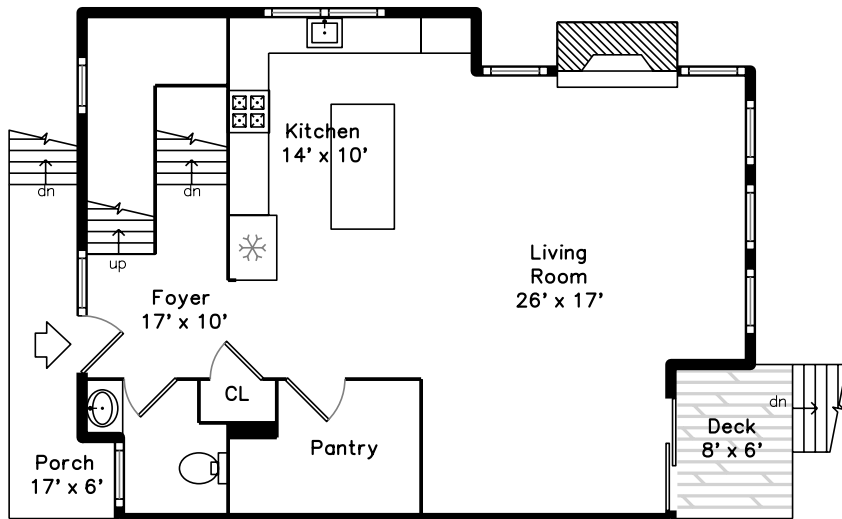

12 Princeton Street
Newton, MA 02458

PicturePlan by  vis-home

Measurements may not be 100% accurate.
Floor plans are provided for convenience only.
Room sizes are not used to calculate area.

Top

Upper

Main

Lower

Top

Upper

Main

Lower

Outside

Outside

Outside

Outside

Backyard

Backyard

Backyard

Living Room

Living Room

Living Room

Living Room

Bedroom