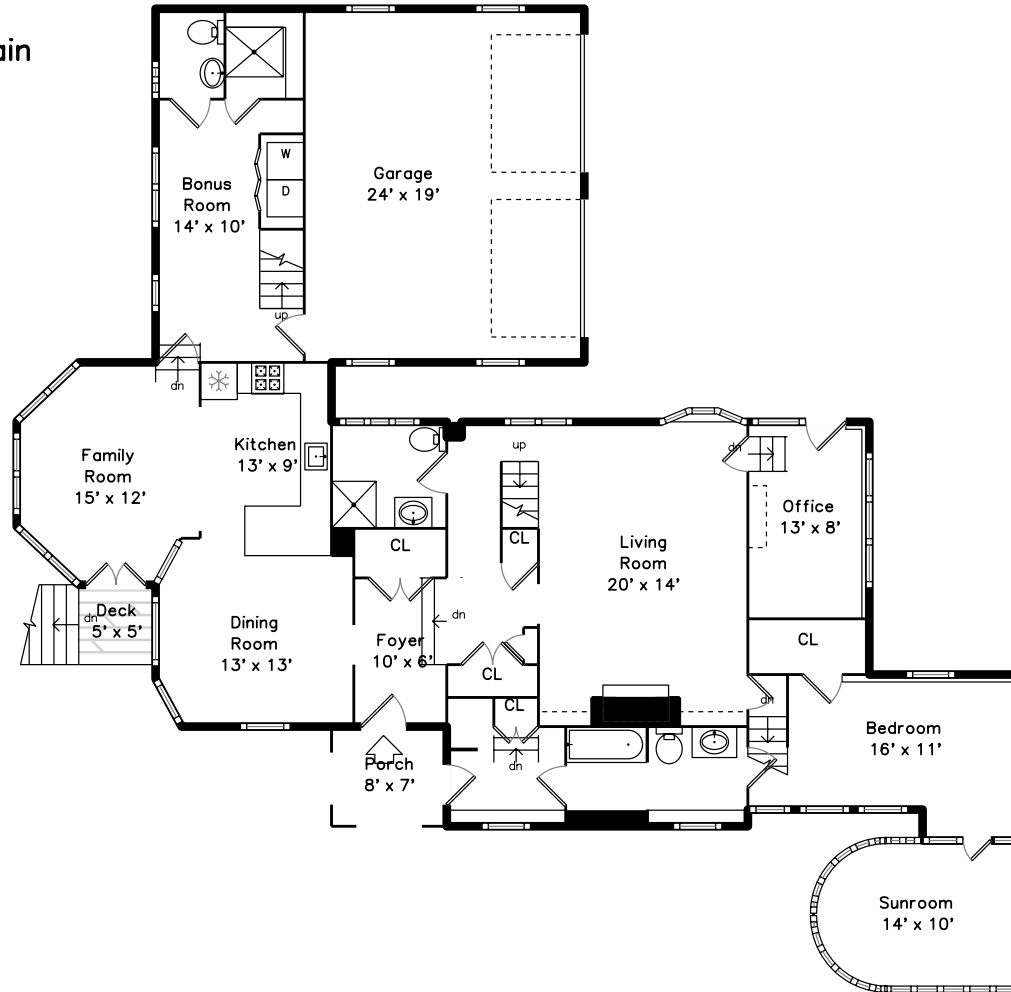

Top

Upper

Main

92 Garfield Street
Watertown, MA 02472

PicturePlan by  vis-home

Measurements may not be 100% accurate.
Floor plans are provided for convenience only.
Room sizes are not used to calculate area.

Top

Upper

Main

Outside

Outside

Outside

Outside

Outside

Living Room

Living Room

Living Room

Living Room

Living Room

Living Room

Dining Room

Dining Room

Family Room

Family Room

Family Room

Bedroom

Bedroom

Office

Office

Bonus Room