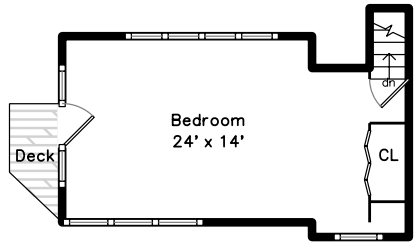

Top

Upper

Main

92 Garfield Street
Watertown, MA 02472

PicturePlan by  vis-home

Measurements may not be 100% accurate.
Floor plans are provided for convenience only.
Room sizes are not used to calculate area.