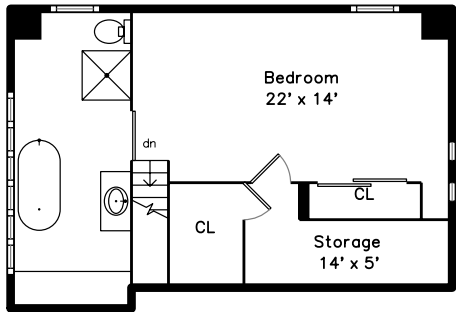

Top

Upper

Main

92 Garfield Street
Watertown, MA 02472

PicturePlan by  vis-home

Measurements may not be 100% accurate.
Floor plans are provided for convenience only.
Room sizes are not used to calculate area.