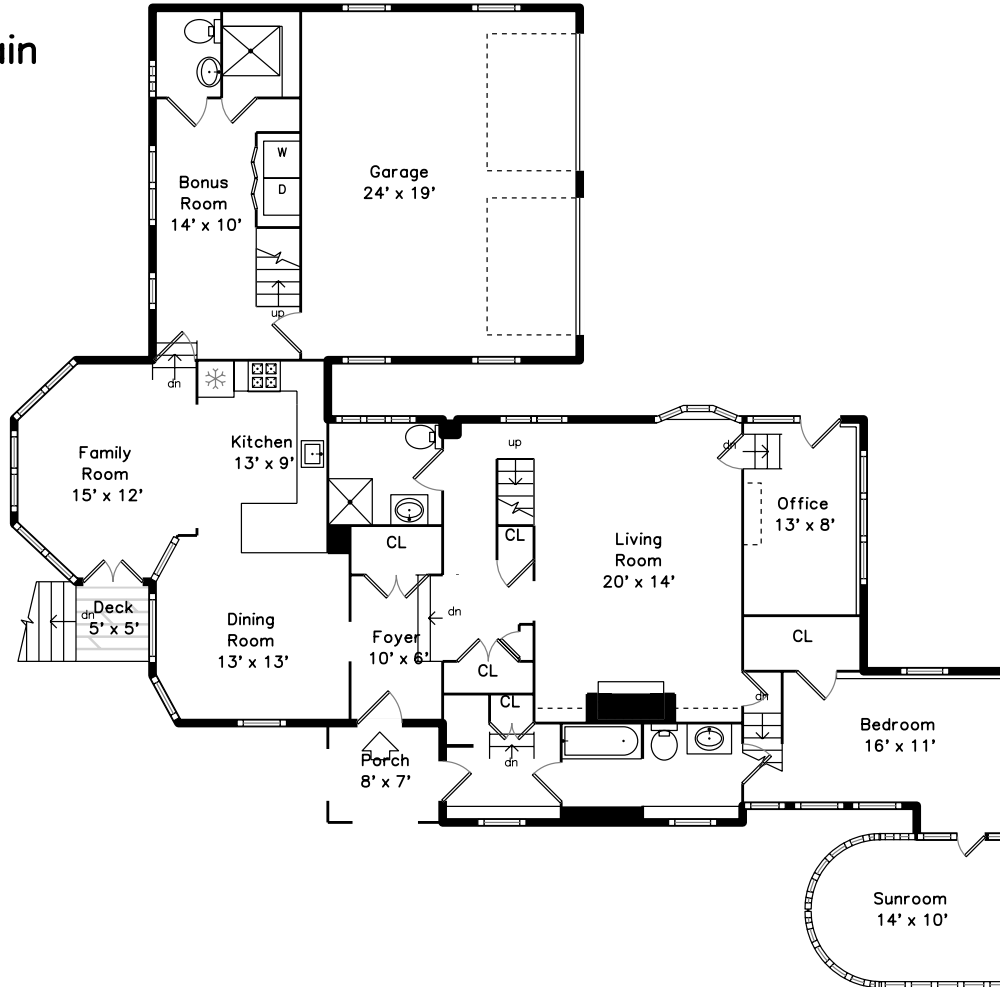

Top

Upper

Main

92 Garfield Street
Watertown, MA 02472

PicturePlan by  vis-home

Measurements may not be 100% accurate.
Floor plans are provided for convenience only.
Room sizes are not used to calculate area.

Top

Upper

Main

Outside

Outside

Outside

Outside

Outside

Living Room

Living Room

Living Room

Living Room

Living Room

Living Room

Dining Room

Dining Room

Family Room

Family Room

Family Room

Bedroom

Bedroom

Office

Office

Bonus Room