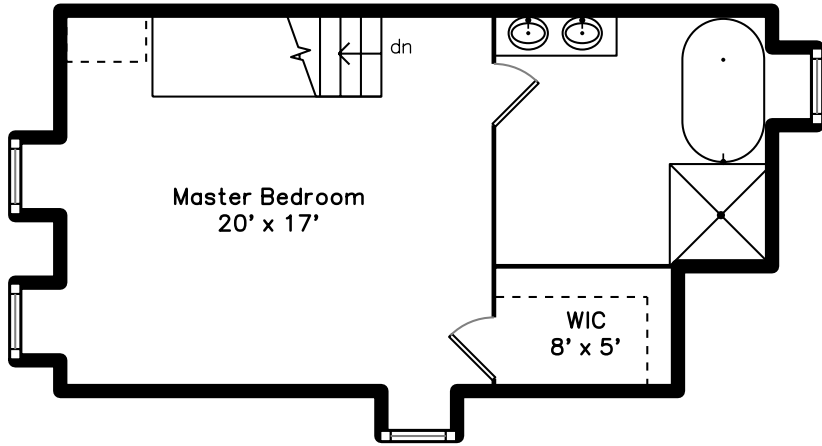

Top

Main

Upper

Lower

**861 Adams Street 861
Boston, MA 02124**

PicturePlan(tm) by Vis-Home(C) 2020

Measurements may not be 100% accurate.
Floor plans are provided for convenience only.
Room sizes are not used to calculate area.

Top

Upper

Main

Lower

Outside

Outside

Outside

Living Room

Living Room

Living Room

Living Room

Dining Room

Dining Room

Kitchen

Kitchen

Kitchen