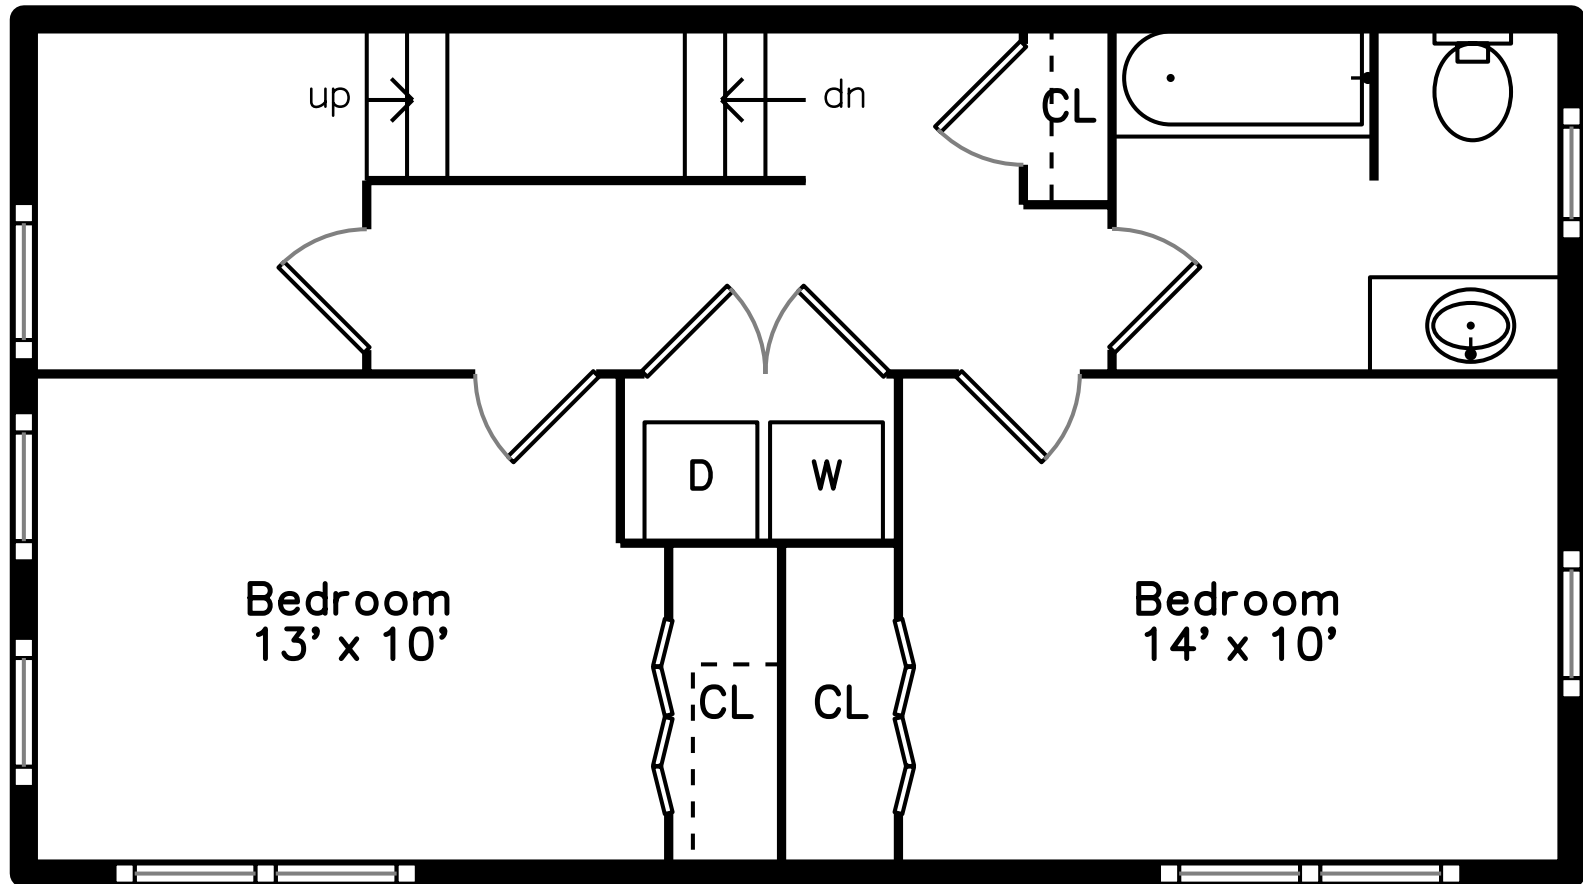

Top

Main

Upper

Lower

**861 Adams Street 861
Boston, MA 02124**

PicturePlan(tm) by Vis-Home(C) 2020

Measurements may not be 100% accurate.
Floor plans are provided for convenience only.
Room sizes are not used to calculate area.

Top

Upper

Main

Lower

Outside

Outside

Outside

Living Room

Living Room

Living Room

Living Room

Dining Room

Dining Room

Kitchen

Kitchen

Kitchen

WIC

Living Room

Living Room