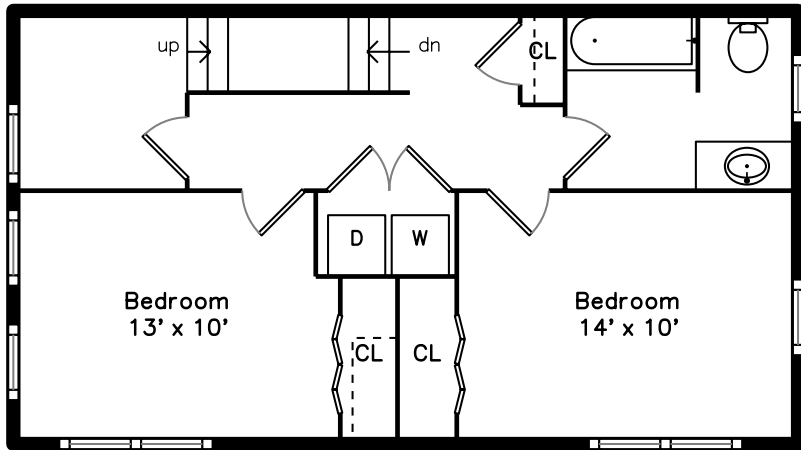

Top

Main

Upper

Lower

**861 Adams Street 861
Boston, MA 02124**

PicturePlan(tm) by Vis-Home(C) 2020

Measurements may not be 100% accurate.
Floor plans are provided for convenience only.
Room sizes are not used to calculate area.

Top

Upper

Main

Lower

Outside

Outside

Outside

Living Room

Living Room

Living Room

Living Room

Dining Room

Dining Room

Kitchen

Kitchen

Kitchen

WIC

Living Room

Living Room