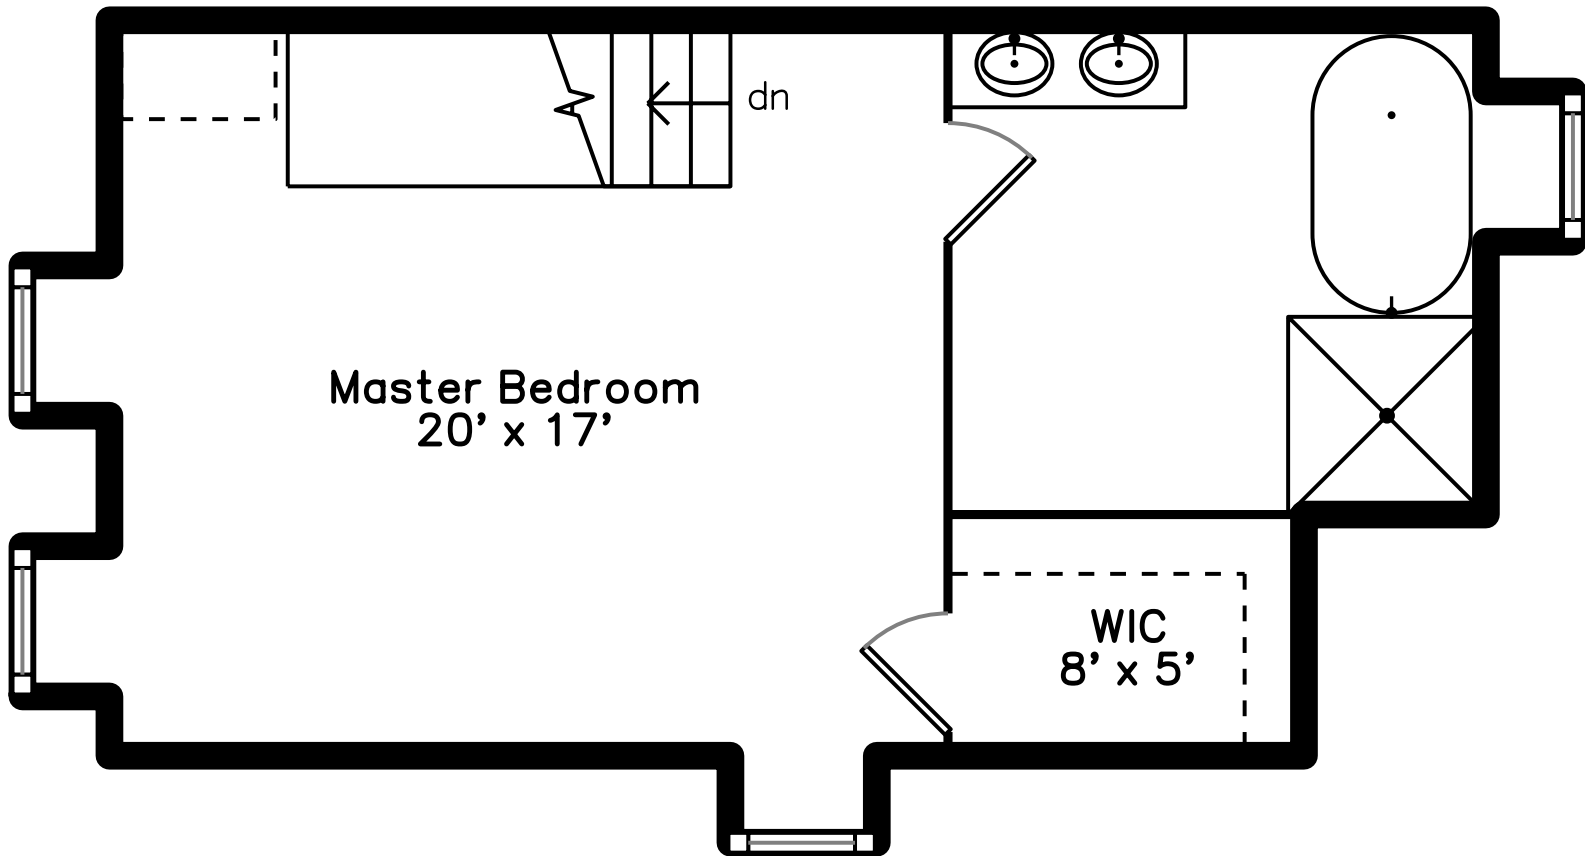

Top

Main

Upper

Lower

**861 Adams Street 861
Boston, MA 02124**

PicturePlan(tm) by Vis-Home(C) 2020

Measurements may not be 100% accurate.
Floor plans are provided for convenience only.
Room sizes are not used to calculate area.

Top

Upper

Main

Lower

Outside

Outside

Outside

Living Room

Living Room

Living Room

Living Room

Dining Room

Dining Room

Kitchen

Kitchen

Kitchen

WIC

Living Room

Living Room