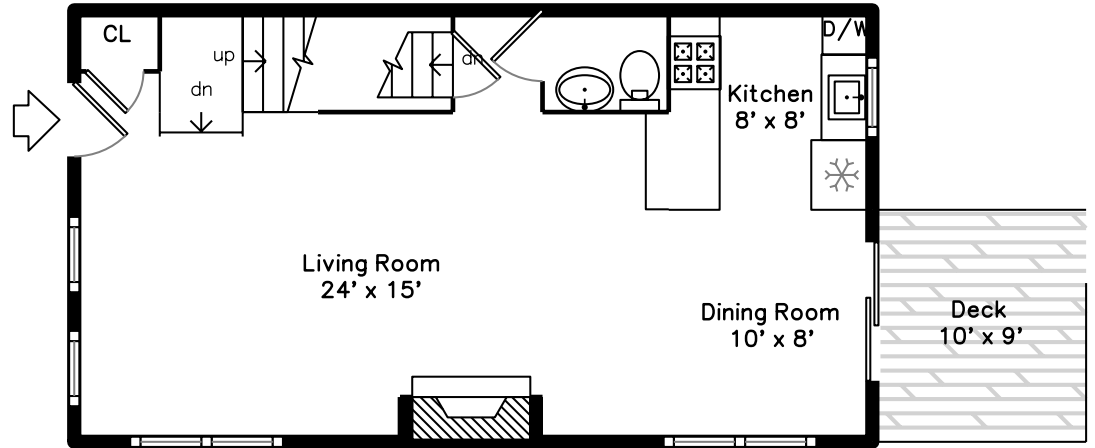

Top

Main

Upper

Lower

**861 Adams Street 861
Boston, MA 02124**

PicturePlan(tm) by Vis-Home(C) 2020

Measurements may not be 100% accurate.
Floor plans are provided for convenience only.
Room sizes are not used to calculate area.

Top

Upper

Main

Lower

Outside

Outside

Outside

Living Room

Living Room

Living Room

Living Room

Dining Room

Dining Room

Kitchen

Kitchen

Kitchen

WIC

Living Room

Living Room