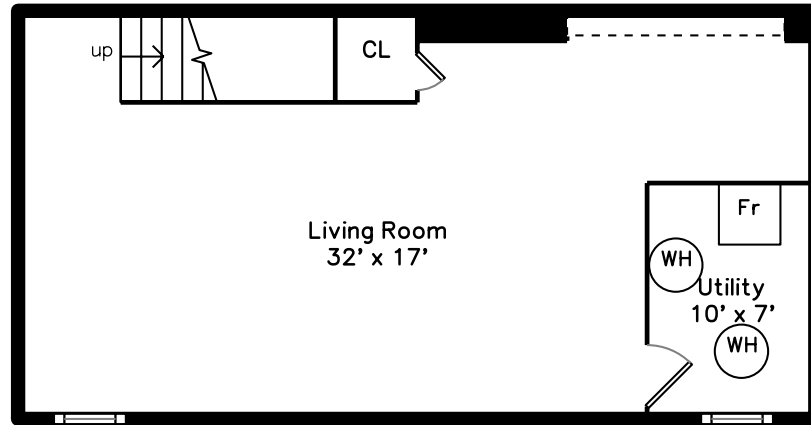

Top

Main

Upper

Lower

**861 Adams Street 861
Boston, MA 02124**

PicturePlan(tm) by Vis-Home(C) 2020

Measurements may not be 100% accurate.
Floor plans are provided for convenience only.
Room sizes are not used to calculate area.

Top

Upper

Main

Lower

Outside

Outside

Outside

Living Room

Living Room

Living Room

Living Room

Dining Room

Dining Room

Kitchen

Kitchen

Kitchen

WIC

Living Room

Living Room