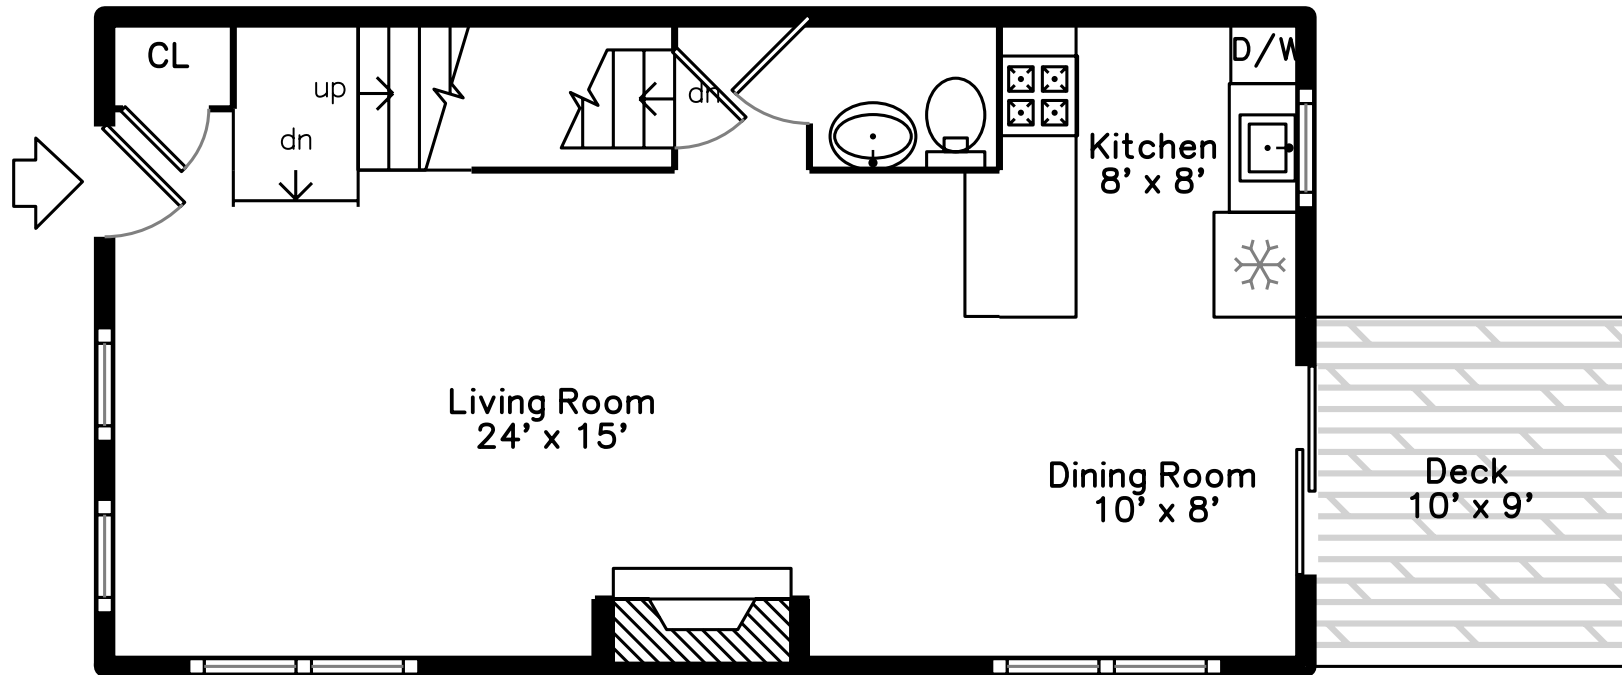

Top

Main

Upper

Lower

**861 Adams Street 861
Boston, MA 02124**

PicturePlan(tm) by Vis-Home(C) 2020

Measurements may not be 100% accurate.
Floor plans are provided for convenience only.
Room sizes are not used to calculate area.

Top

Upper

Main

Lower

Outside

Outside

Outside

Living Room

Living Room

Living Room

Living Room

Dining Room

Dining Room

Kitchen

Kitchen

Kitchen

WIC

Living Room

Living Room