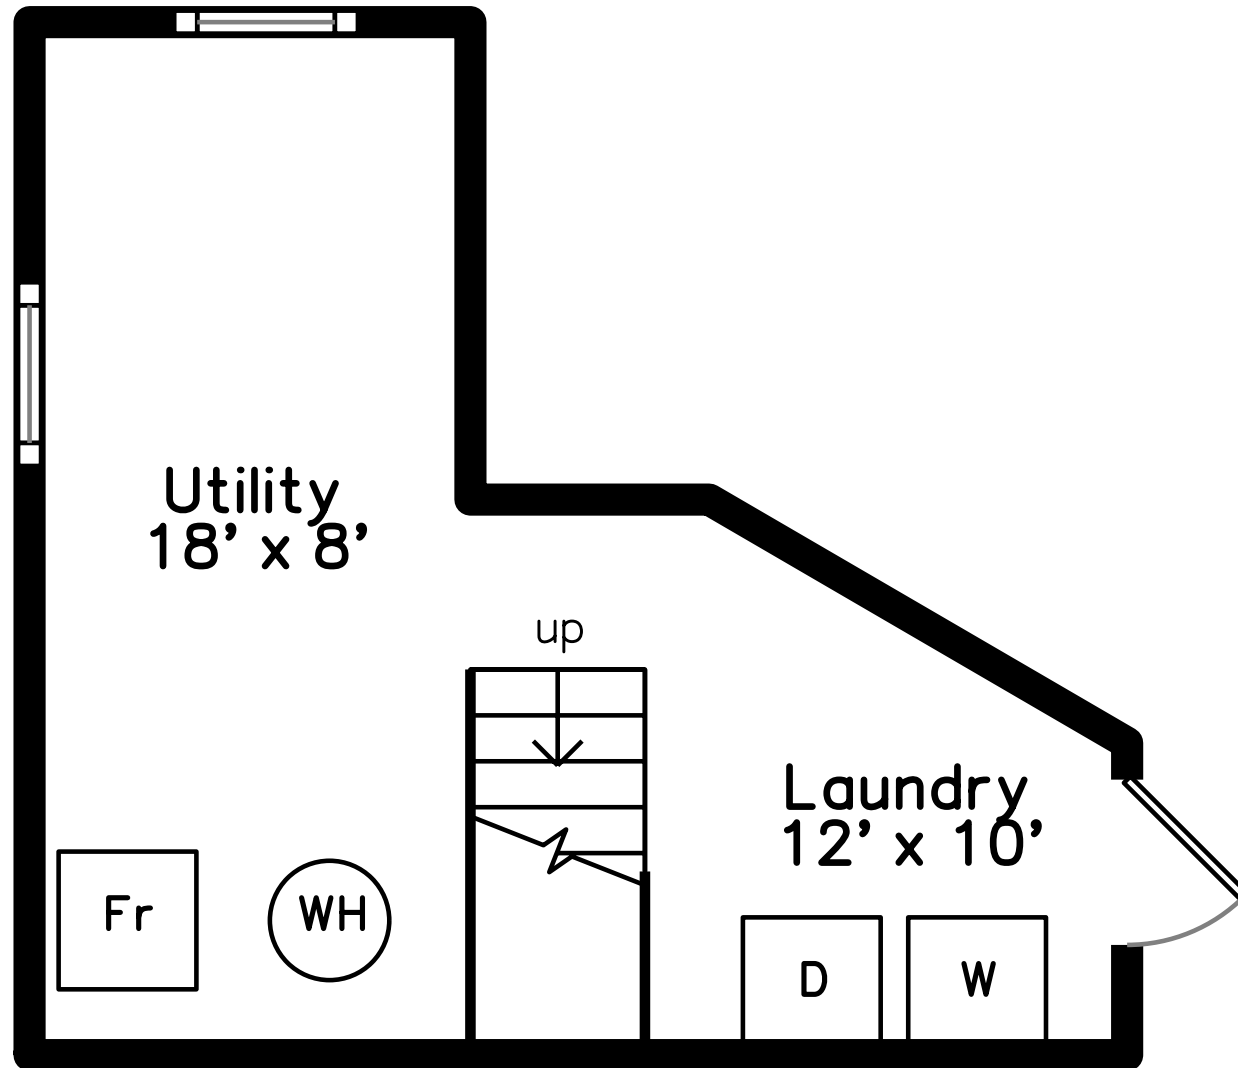

Upper

Main

Basement

10 Madison Avenue
Watertown, MA 02472

PicturePlan(tm) by Vis-Home(C) 2020

Measurements may not be 100% accurate.
Floor plans are provided for convenience only.
Room sizes are not used to calculate area.

Upper

Main

Basement

Outside

Back

Living Room

Living Room

Living Room

Dining Room

Dining Room

Kitchen

Kitchen

Deck

Deck

Bedroom

Bedroom

Bedroom

Bedroom

Bedroom

Bedroom

Bathroom

Laundry

Utility