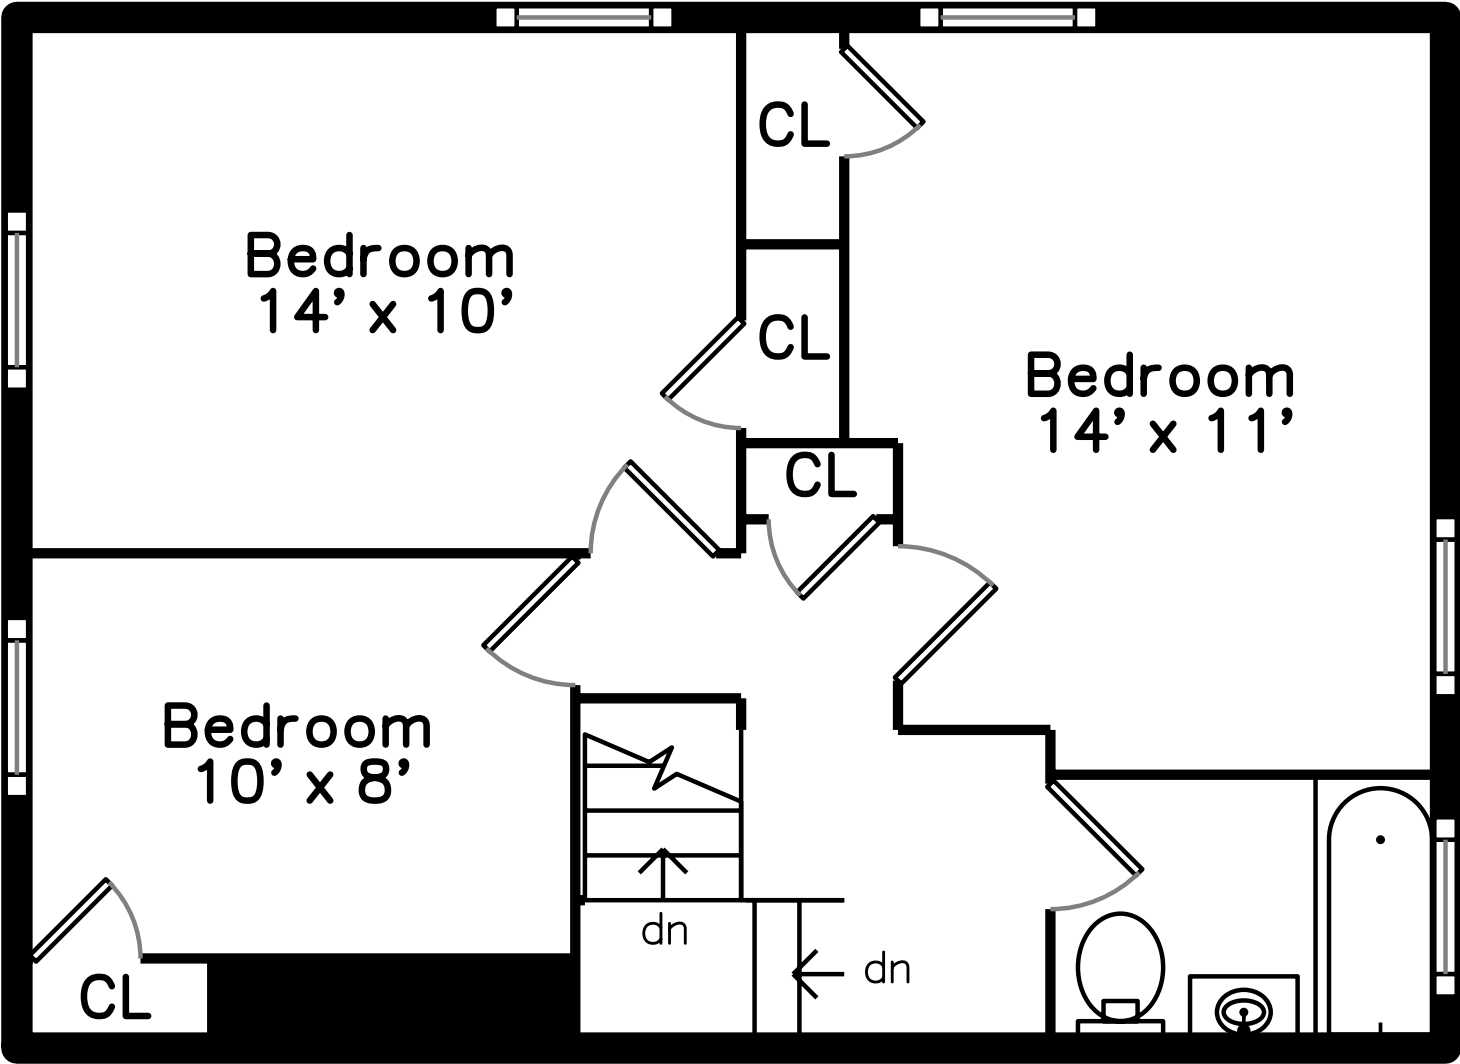

Upper

Main

Basement

10 Madison Avenue
Watertown, MA 02472

PicturePlan(tm) by Vis-Home(C) 2020

Measurements may not be 100% accurate.
Floor plans are provided for convenience only.
Room sizes are not used to calculate area.

Upper

Main

Basement

Outside

Back

Living Room

Living Room

Living Room

Dining Room

Dining Room

Kitchen

Kitchen

Deck

Deck

Bedroom

Bedroom

Bedroom

Bedroom

Bedroom

Bedroom

Bathroom

Laundry

Utility