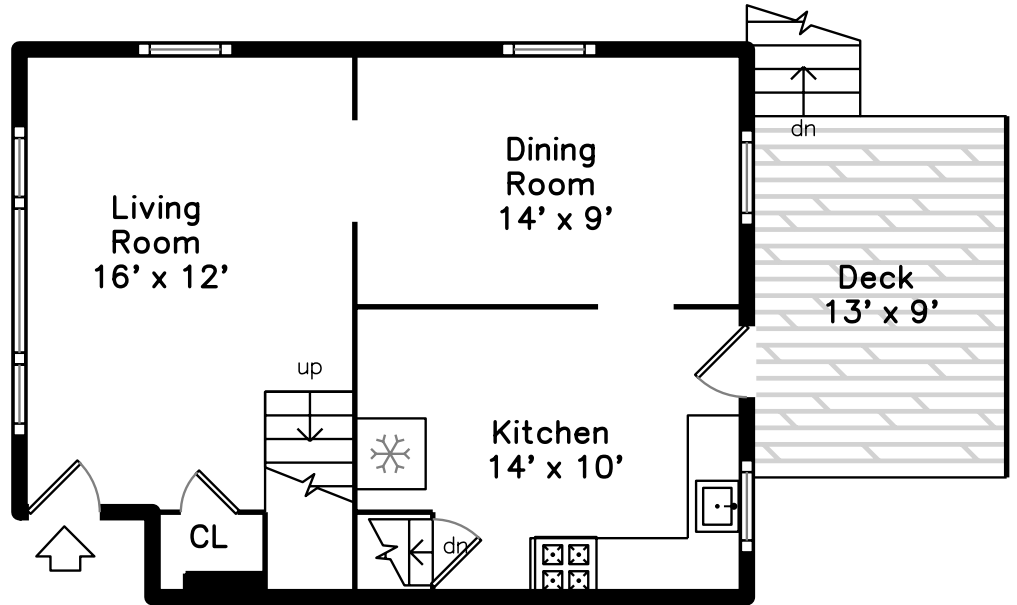

Upper

Main

Basement

10 Madison Avenue
Watertown, MA 02472

PicturePlan(tm) by Vis-Home(C) 2020

Measurements may not be 100% accurate.
Floor plans are provided for convenience only.
Room sizes are not used to calculate area.

Upper

Main

Basement

Outside

Back

Living Room

Living Room

Living Room

Dining Room

Dining Room

Kitchen

Kitchen

Deck

Deck

Bedroom

Bedroom

Bedroom

Bedroom

Bedroom

Bedroom

Bathroom

Laundry

Utility