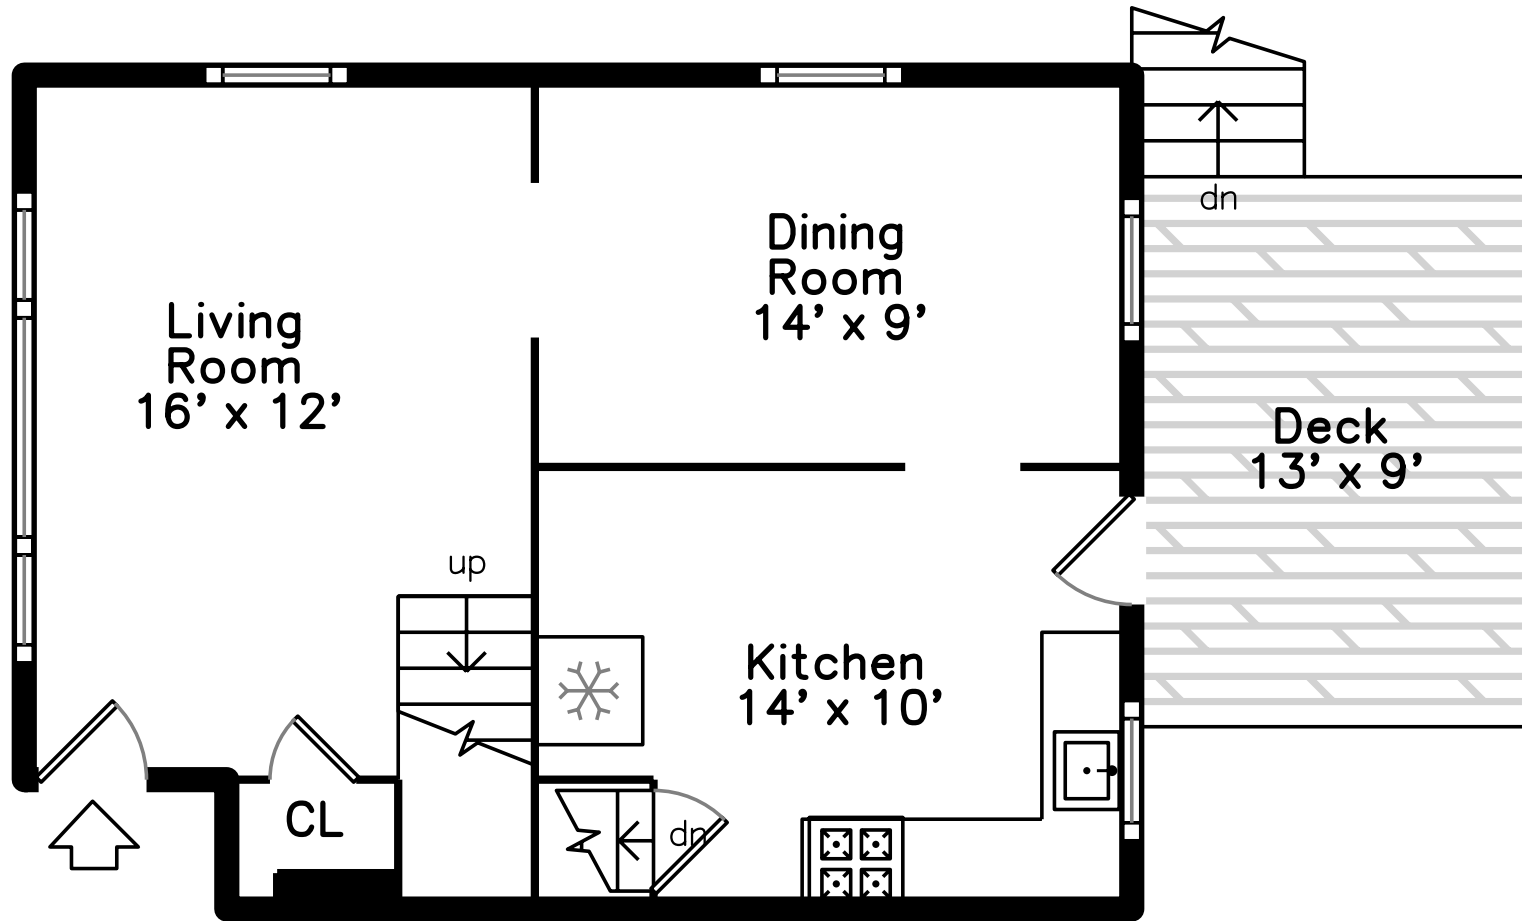

Upper

Main

Basement

10 Madison Avenue
Watertown, MA 02472

PicturePlan(tm) by Vis-Home(C) 2020

Measurements may not be 100% accurate.
Floor plans are provided for convenience only.
Room sizes are not used to calculate area.

Upper

Main

Basement

Outside

Back

Living Room

Living Room

Living Room

Dining Room

Dining Room

Kitchen

Kitchen

Deck

Deck

Bedroom

Bedroom

Bedroom

Bedroom

Bedroom

Bedroom

Bathroom

Laundry

Utility