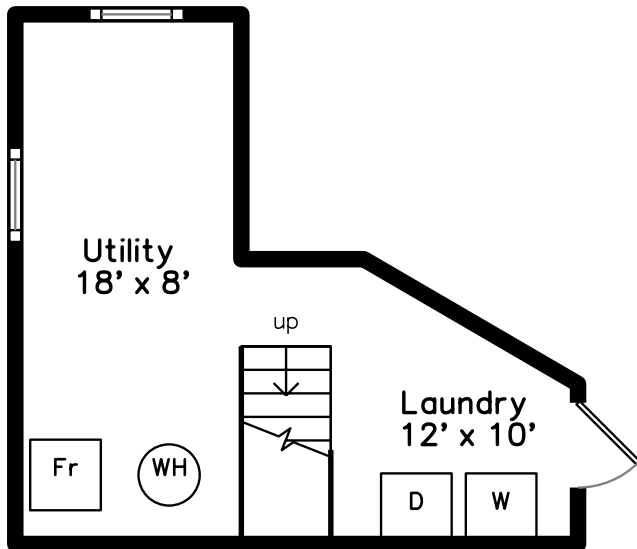

Upper

Main

Basement

10 Madison Avenue
Watertown, MA 02472

PicturePlan(tm) by Vis-Home(C) 2020

Measurements may not be 100% accurate.
Floor plans are provided for convenience only.
Room sizes are not used to calculate area.

Upper

Main

Basement

Outside

Back

Living Room

Living Room

Living Room

Dining Room

Dining Room

Kitchen

Kitchen

Deck

Deck

Bedroom

Bedroom

Bedroom

Bedroom

Bedroom

Bedroom

Bathroom

Laundry

Utility