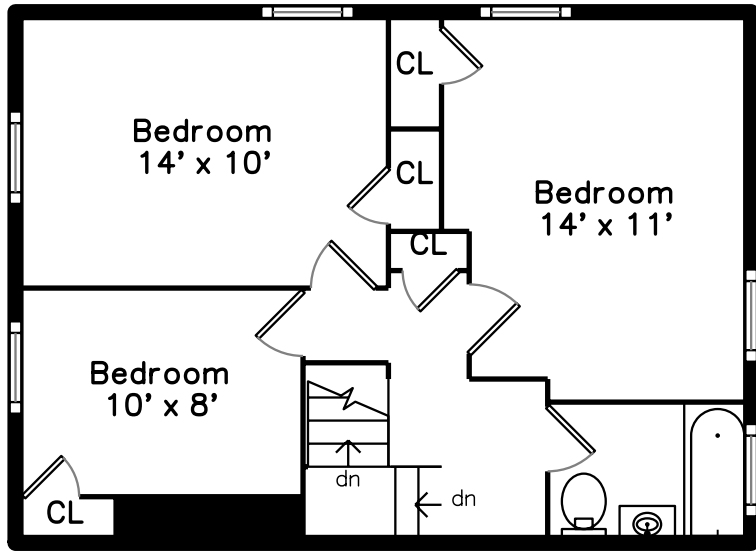

Upper

Main

Basement

10 Madison Avenue
Watertown, MA 02472

PicturePlan(tm) by Vis-Home(C) 2020

Measurements may not be 100% accurate.
Floor plans are provided for convenience only.
Room sizes are not used to calculate area.

Upper

Main

Basement

Outside

Back

Living Room

Living Room

Living Room

Dining Room

Dining Room

Kitchen

Kitchen

Deck

Deck

Bedroom

Bedroom

Bedroom

Bedroom

Bedroom

Bedroom

Bathroom

Laundry

Utility