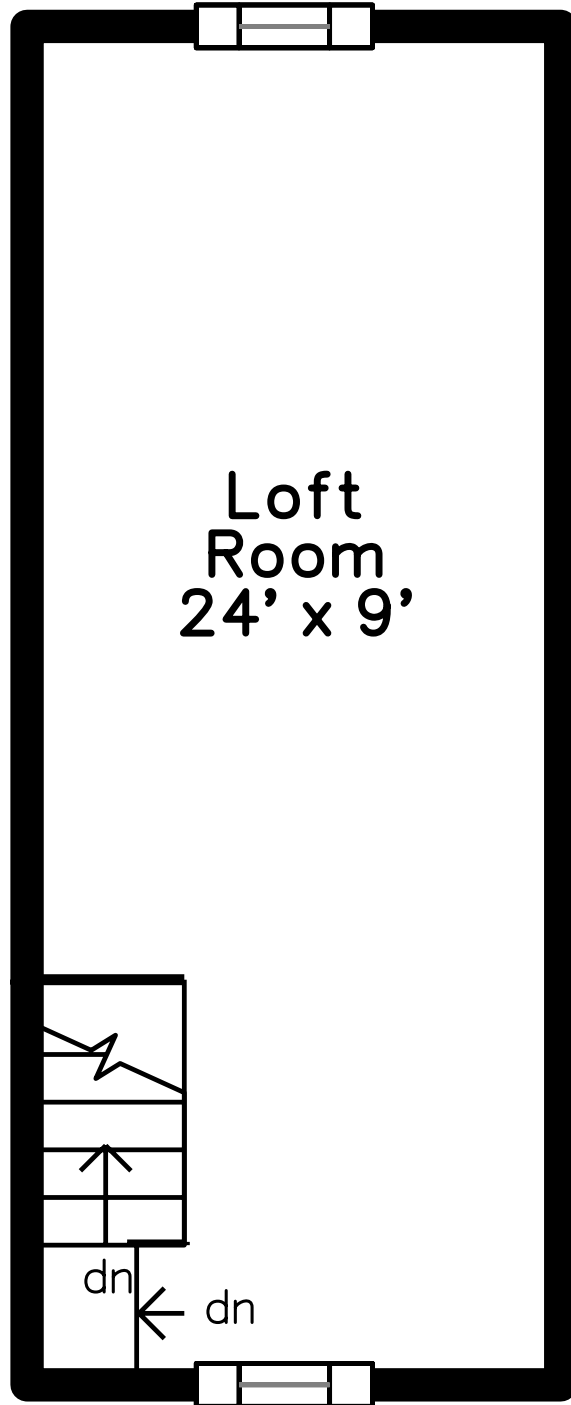

Top

Main

Upper

**36 Albano Street
Boston, MA 02131**

PicturePlan by  vis-home

Measurements may not be 100% accurate.
Floor plans are provided for convenience only.
Room sizes are not used to calculate area.

Top

Upper

Main

Outside

Outside

Outside

Back

Back

Back

Foyer

Foyer

Foyer

Foyer

Foyer

Living Room

Living Room

Kitchen Dining

Kitchen Dining

Hall

Hall

Bathroom

Bedroom

Bedroom

Bedroom