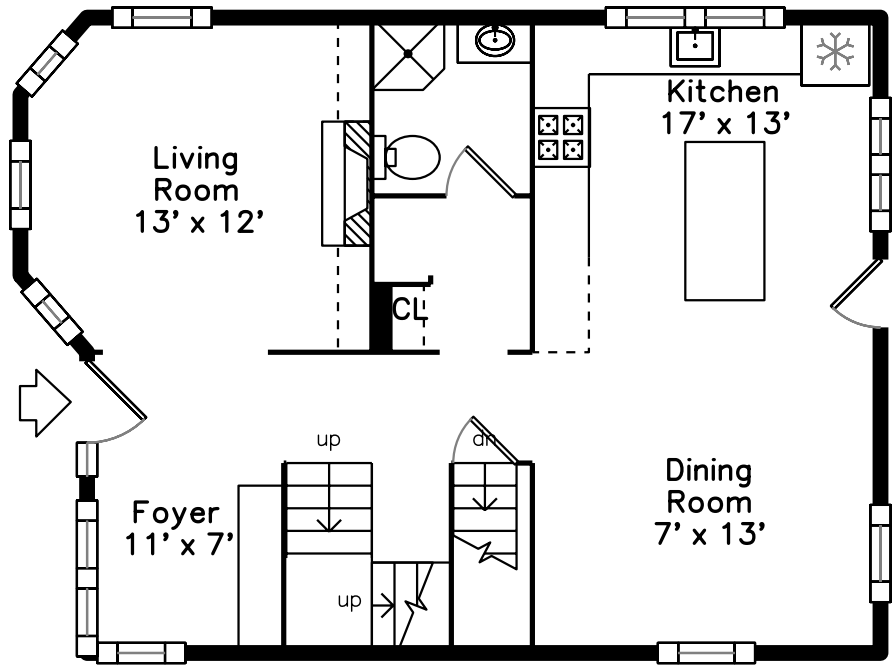

Top

Main

Upper

**36 Albano Street
Boston, MA 02131**

PicturePlan by  vis-home

Measurements may not be 100% accurate.
Floor plans are provided for convenience only.
Room sizes are not used to calculate area.

Top

Upper

Main

Outside

Outside

Outside

Back

Back

Back

Foyer

Foyer

Foyer

Foyer

Foyer

Living Room

Living Room

Kitchen Dining

Kitchen Dining

Hall

Hall

Bathroom

Bedroom

Bedroom

Bedroom