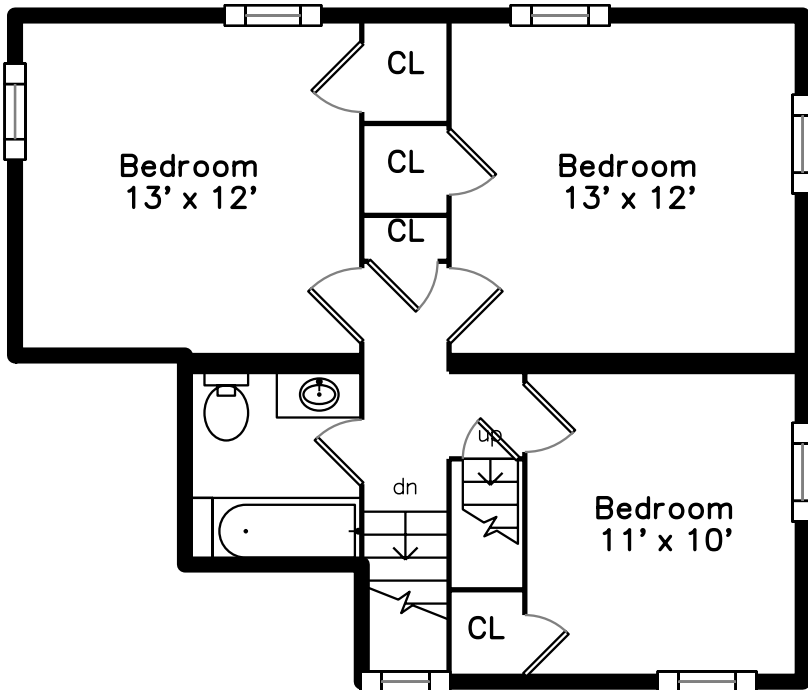

Top

Main

Upper

**36 Albano Street
Boston, MA 02131**

PicturePlan by  vis-home

Measurements may not be 100% accurate.
Floor plans are provided for convenience only.
Room sizes are not used to calculate area.

Top

Upper

Main

Outside

Outside

Outside

Back

Back

Back

Foyer

Foyer

Foyer

Foyer

Foyer

Living Room

Living Room

Kitchen Dining

Kitchen Dining

Hall

Hall

Bathroom

Bedroom

Bedroom

Bedroom