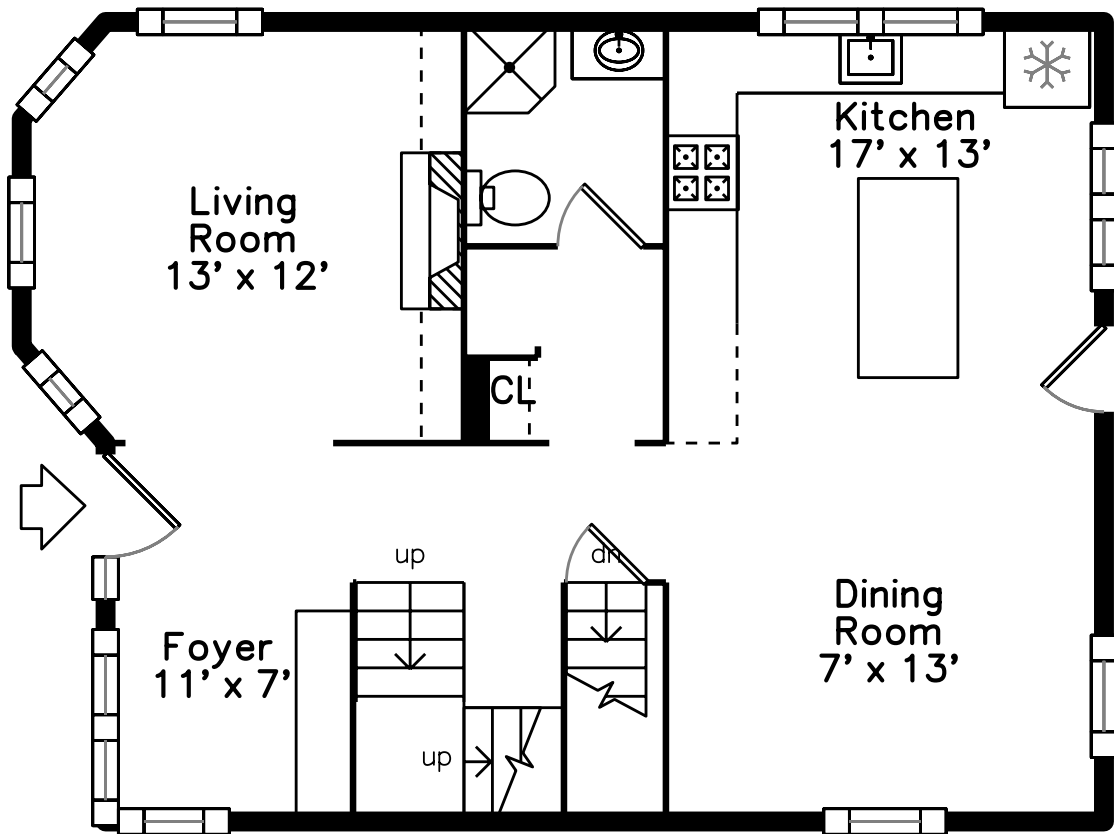

Top

Main

Upper

**36 Albano Street
Boston, MA 02131**

PicturePlan by  vis-home

Measurements may not be 100% accurate.
Floor plans are provided for convenience only.
Room sizes are not used to calculate area.

Top

Upper

Main

Outside

Outside

Outside

Back

Back

Back

Foyer

Foyer

Foyer

Foyer

Foyer

Living Room

Living Room

Kitchen Dining

Kitchen Dining

Hall

Hall

Bathroom

Bedroom

Bedroom

Bedroom