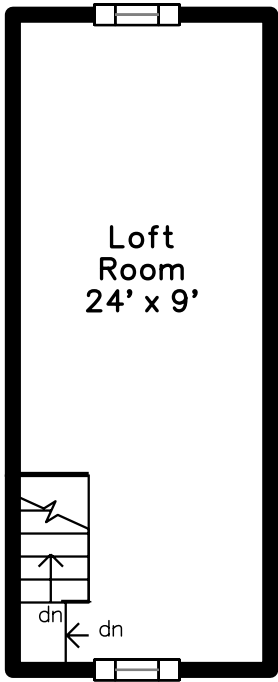

Top

Main

Upper

**36 Albano Street
Boston, MA 02131**

PicturePlan by  vis-home

Measurements may not be 100% accurate.
Floor plans are provided for convenience only.
Room sizes are not used to calculate area.

Top

Upper

Main

Outside

Outside

Outside

Back

Back

Back

Foyer

Foyer

Foyer

Foyer

Foyer

Living Room

Living Room

Kitchen Dining

Kitchen Dining

Hall

Hall

Bathroom

Bedroom

Bedroom

Bedroom