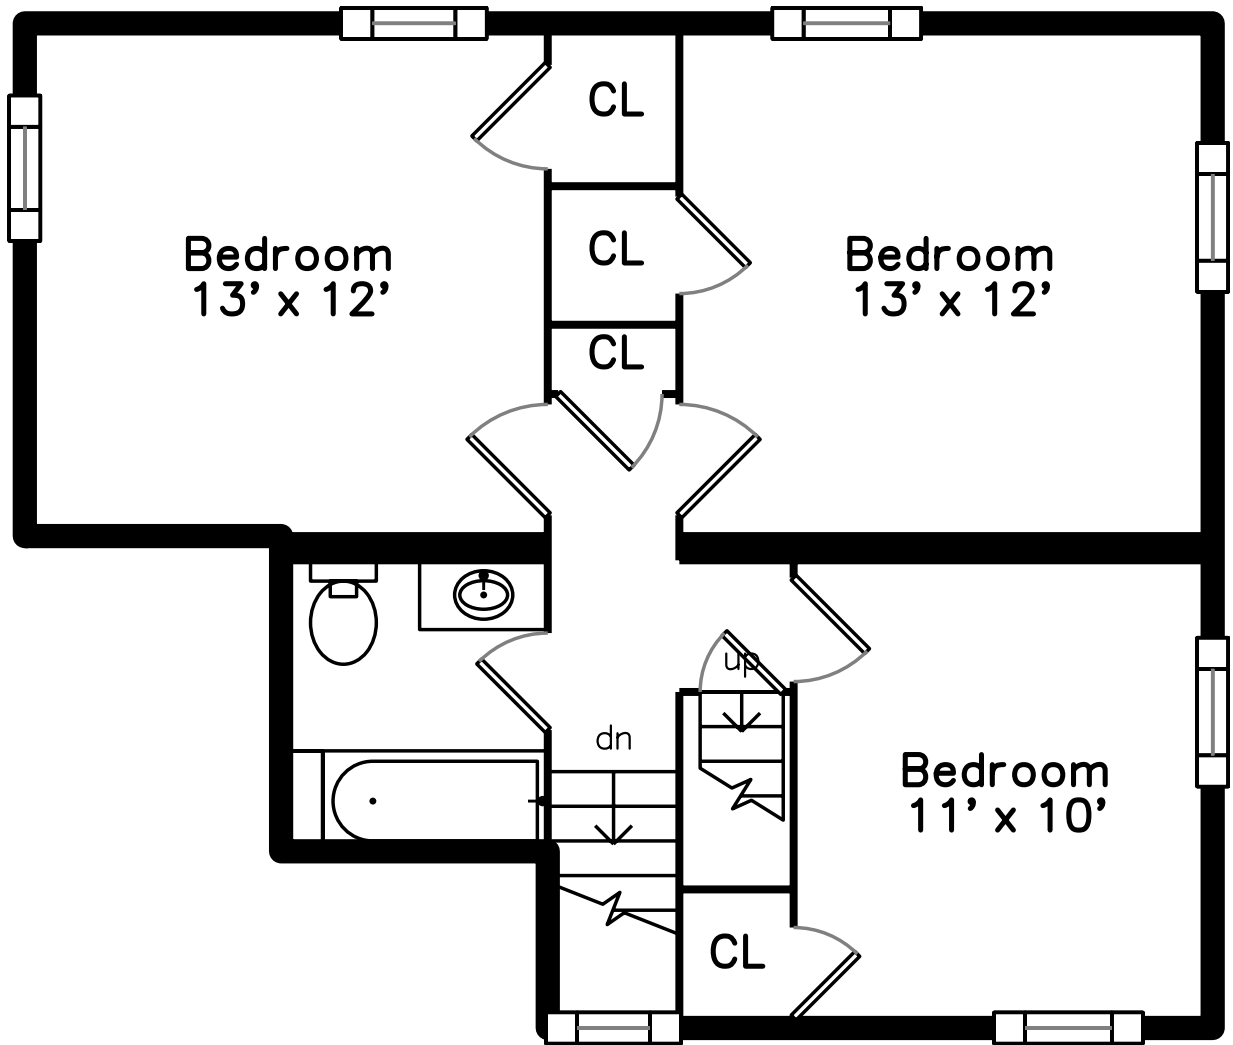

Top

Main

Upper

**36 Albano Street
Boston, MA 02131**

PicturePlan by  vis-home

Measurements may not be 100% accurate.
Floor plans are provided for convenience only.
Room sizes are not used to calculate area.

Top

Upper

Main

Outside

Outside

Outside

Back

Back

Back

Foyer

Foyer

Foyer

Foyer

Foyer

Living Room

Living Room

Kitchen Dining

Kitchen Dining

Hall

Hall

Bathroom

Bedroom

Bedroom

Bedroom