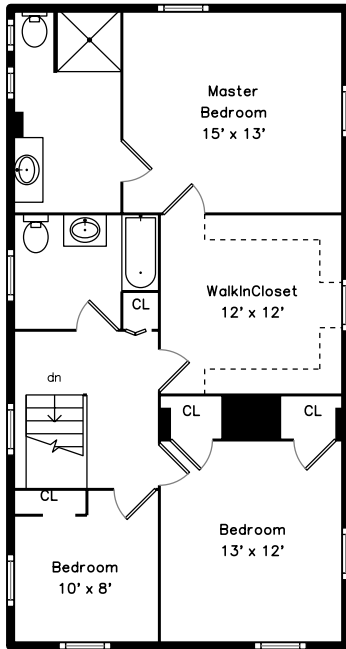

Upper

Lower

Main

210 Pond Street
Winchester, MA 01890

PicturePlan(tm) by Vis-Home(C) 2020

Measurements may not be 100% accurate.
Floor plans are provided for convenience only.
Room sizes are not used to calculate area.

Upper

Main

Lower

Outside

Outside

Outside

Living Room

Living Room

Living Room

Dining Room

Dining Room

Dining Room

Kitchen

Kitchen

Kitchen

Kitchen

Kitchen

Family Room

Family Room

Family Room

Family Room

Family Room

Bedroom

Bathroom