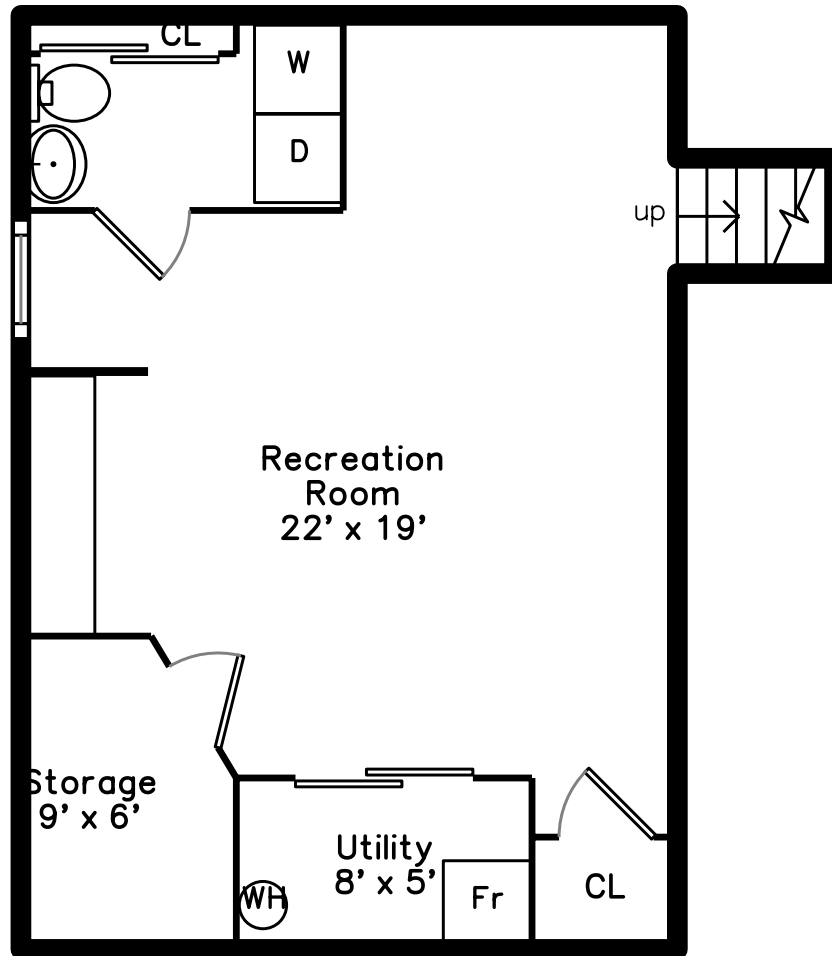

Upper

Lower

Main

210 Pond Street
Winchester, MA 01890

PicturePlan(tm) by Vis-Home(C) 2020

Measurements may not be 100% accurate.
Floor plans are provided for convenience only.
Room sizes are not used to calculate area.

Upper

Main

Lower

Outside

Outside

Outside

Living Room

Living Room

Living Room

Dining Room

Dining Room

Dining Room

Kitchen

Kitchen

Kitchen

Kitchen

Kitchen

Family Room

Family Room

Family Room

Family Room

Family Room

Bedroom

Bathroom