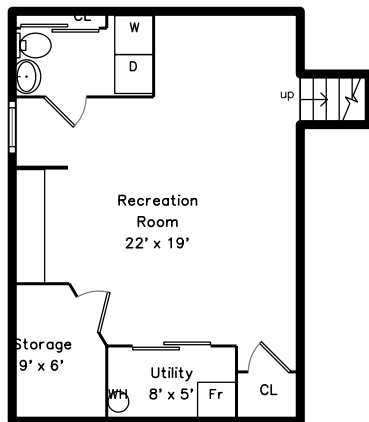

Upper

Lower

Main

210 Pond Street
Winchester, MA 01890

PicturePlan(tm) by Vis-Home(C) 2020

Measurements may not be 100% accurate.
Floor plans are provided for convenience only.
Room sizes are not used to calculate area.

Upper

Main

Lower

Outside

Outside

Outside

Living Room

Living Room

Living Room

Dining Room

Dining Room

Dining Room

Kitchen

Kitchen

Kitchen

Kitchen

Kitchen

Family Room

Family Room

Family Room

Family Room

Family Room

Bedroom

Bathroom