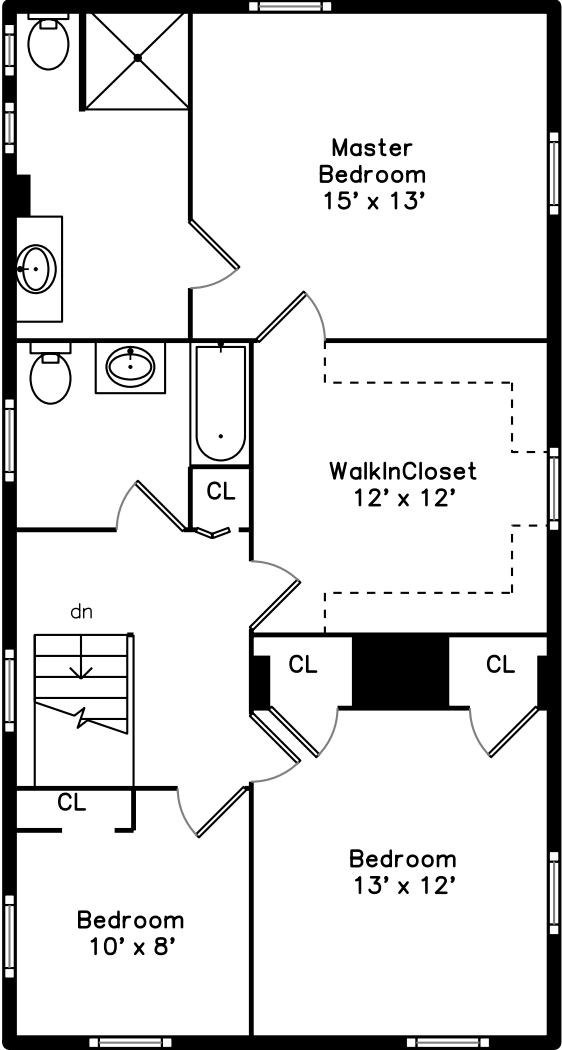

Upper

Lower

Main

210 Pond Street
Winchester, MA 01890

PicturePlan(tm) by Vis-Home(C) 2020

Measurements may not be 100% accurate.
Floor plans are provided for convenience only.
Room sizes are not used to calculate area.

Upper

Main

Lower

Outside

Outside

Outside

Living Room

Living Room

Living Room

Dining Room

Dining Room

Dining Room

Kitchen

Kitchen

Kitchen

Kitchen

Kitchen

Family Room

Family Room

Family Room

Family Room

Family Room

Bedroom

Bathroom