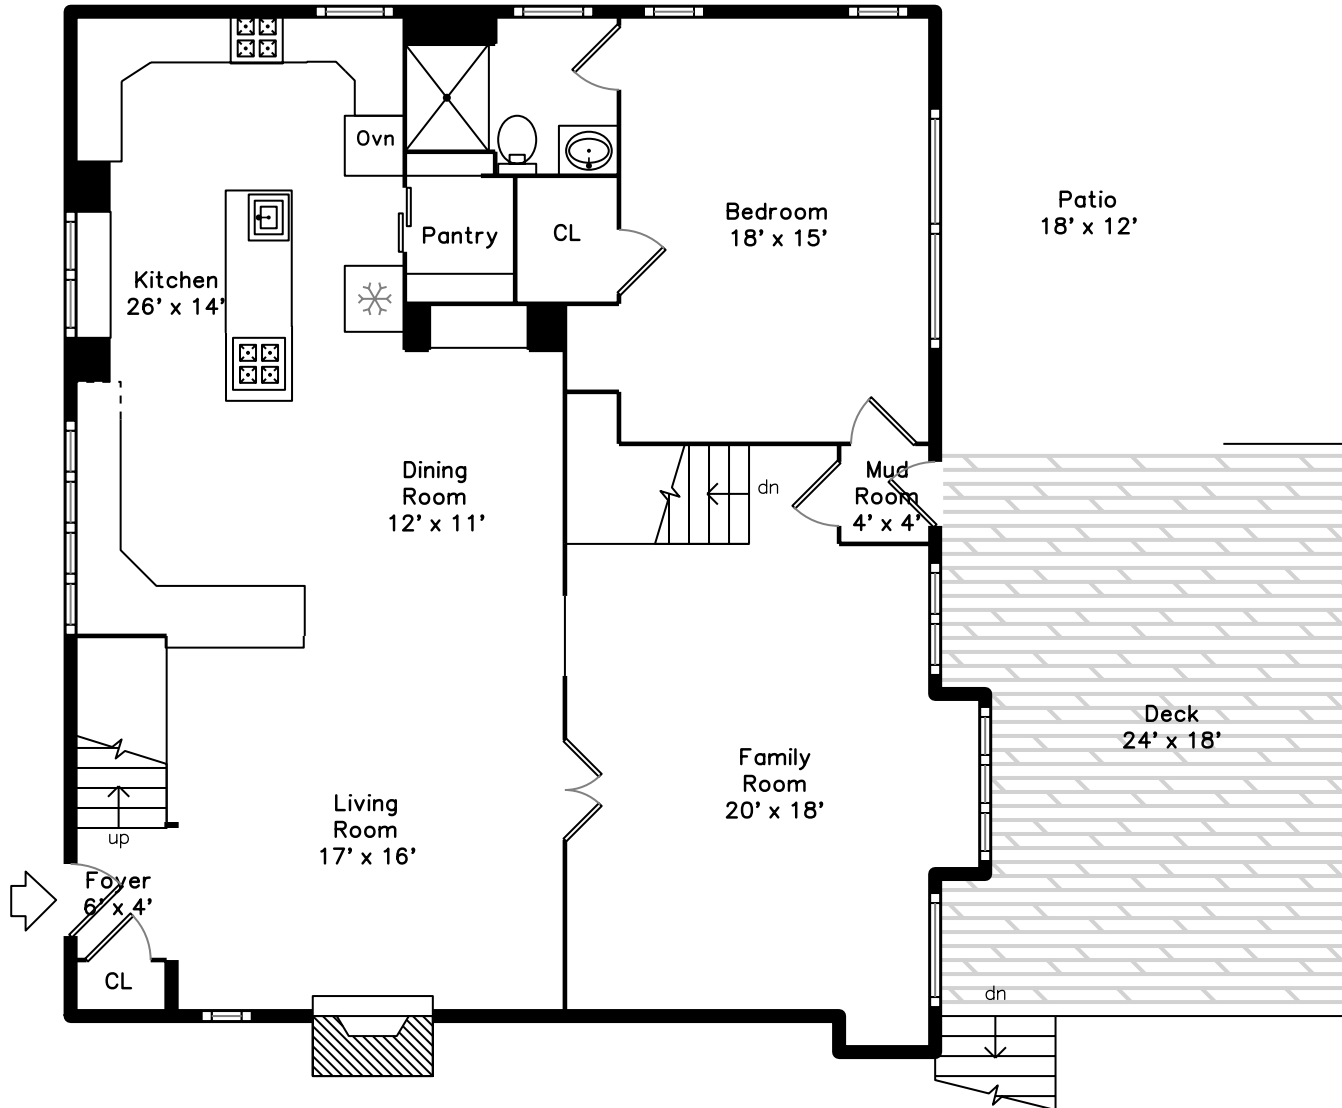

Upper

Lower

Main

210 Pond Street
Winchester, MA 01890

PicturePlan(tm) by Vis-Home(C) 2020

Measurements may not be 100% accurate.
Floor plans are provided for convenience only.
Room sizes are not used to calculate area.

Upper

Main

Lower

Outside

Outside

Outside

Living Room

Living Room

Living Room

Dining Room

Dining Room

Dining Room

Kitchen

Kitchen

Kitchen

Kitchen

Kitchen

Family Room

Family Room

Family Room

Family Room

Family Room

Bedroom

Bathroom