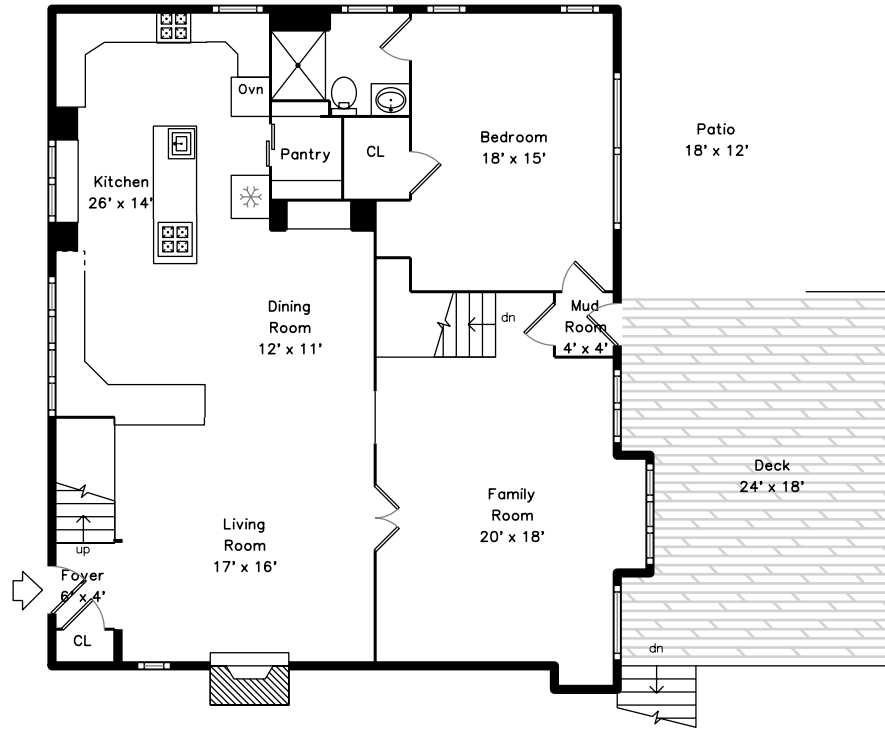

Upper

Lower

Main

210 Pond Street
Winchester, MA 01890

PicturePlan(tm) by Vis-Home(C) 2020

Measurements may not be 100% accurate.
Floor plans are provided for convenience only.
Room sizes are not used to calculate area.

Upper

Main

Lower

Outside

Outside

Outside

Living Room

Living Room

Living Room

Dining Room

Dining Room

Dining Room

Kitchen

Kitchen

Kitchen

Kitchen

Kitchen

Family Room

Family Room

Family Room

Family Room

Family Room

Bedroom

Bathroom