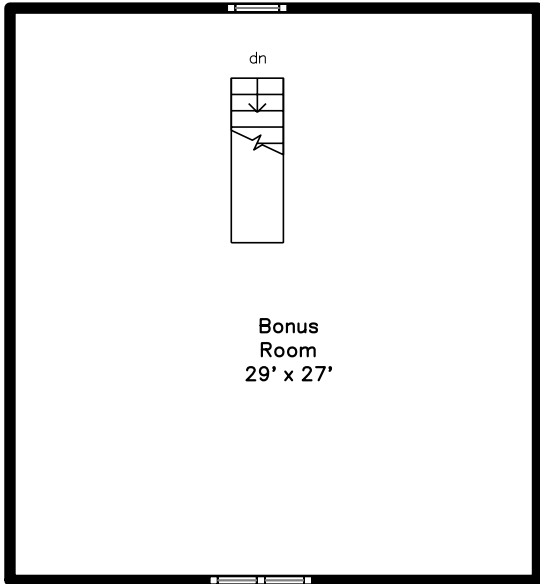

Top

Upper

Main

**11 Bristol Street  
Salem, MA 01970**

PicturePlan(tm) by Vis-Home(C) 2020

Measurements may not be 100% accurate.  
Floor plans are provided for convenience only.  
Room sizes are not used to calculate area.

Top

**Bonus  
Room**  
29' x 27'