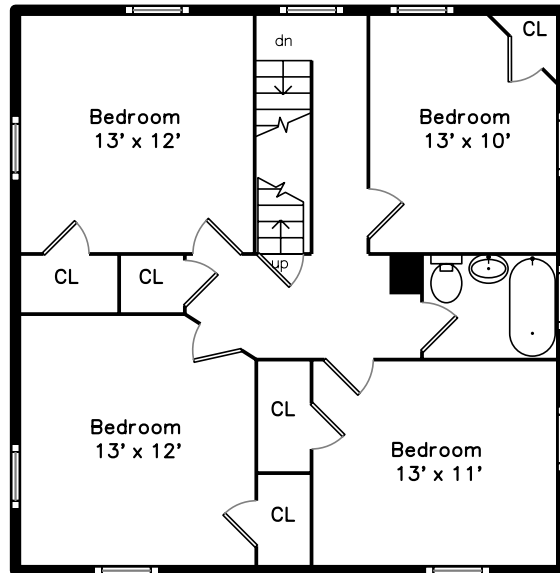

Top

Upper

Main

**11 Bristol Street  
Salem, MA 01970**

PicturePlan(tm) by Vis-Home(C) 2020

Measurements may not be 100% accurate.  
Floor plans are provided for convenience only.  
Room sizes are not used to calculate area.

Top

**Bonus  
Room**  
29' x 27'

# Upper

# Main

3D View – TopDown

3D View – TopDown

3D View – TopDown