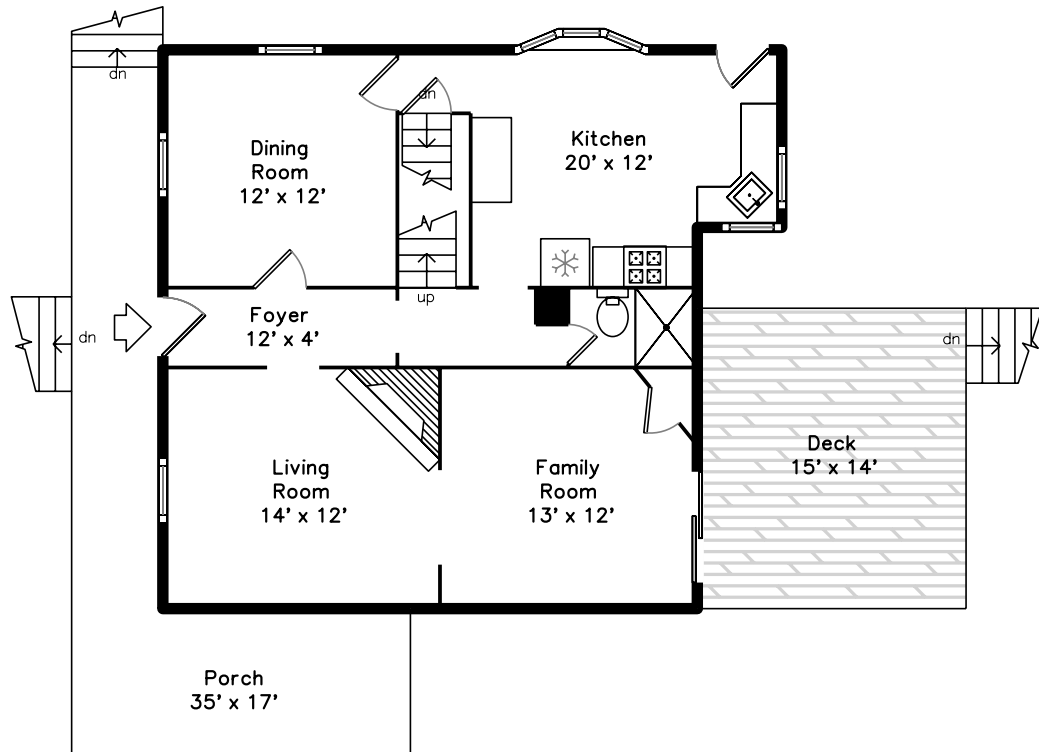

Top

Upper

Main

**11 Bristol Street  
Salem, MA 01970**

PicturePlan(tm) by Vis-Home(C) 2020

Measurements may not be 100% accurate.  
Floor plans are provided for convenience only.  
Room sizes are not used to calculate area.

Top

**Bonus  
Room**  
29' x 27'

# Upper

# Main

3D View – TopDown

3D View – TopDown

3D View – TopDown