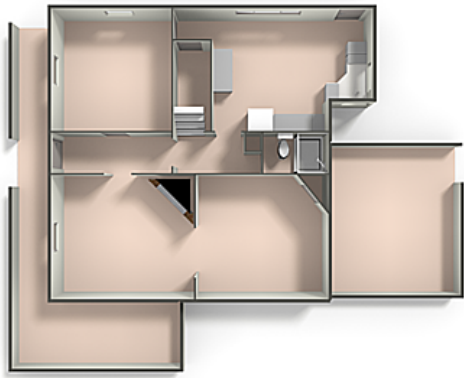

Top

Upper

Main

**11 Bristol Street  
Salem, MA 01970**

PicturePlan(tm) by Vis-Home(C) 2020

Measurements may not be 100% accurate.  
Floor plans are provided for convenience only.  
Room sizes are not used to calculate area.

Top

**Bonus  
Room**  
29' x 27'

# Upper

# Main

3D View – TopDown

3D View – TopDown

3D View – TopDown