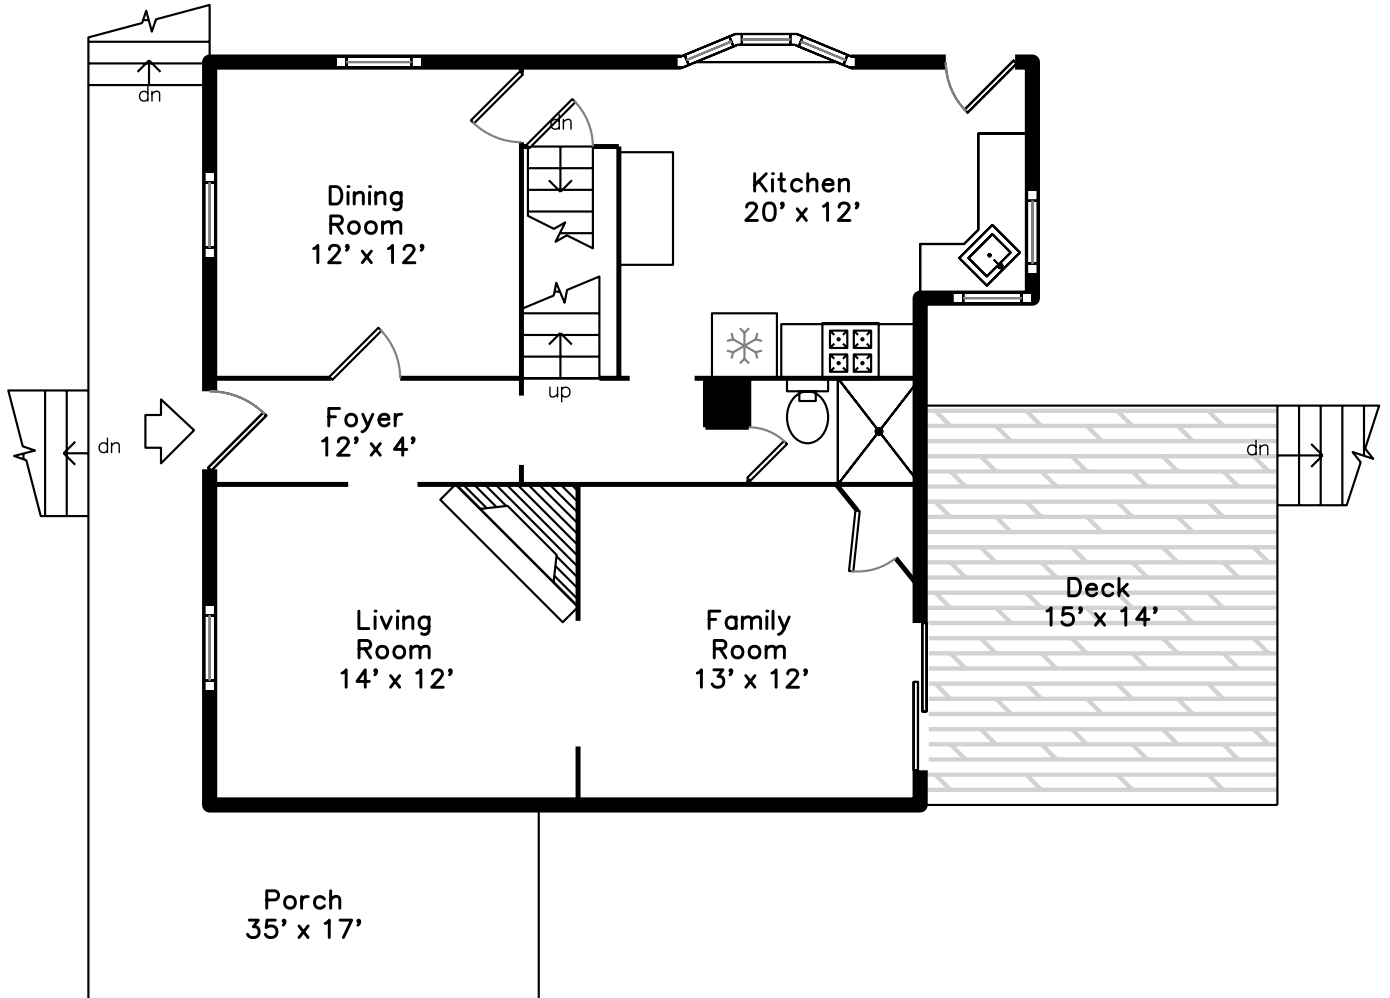

Top

Upper

Main

**11 Bristol Street  
Salem, MA 01970**

PicturePlan(tm) by Vis-Home(C) 2020

Measurements may not be 100% accurate.  
Floor plans are provided for convenience only.  
Room sizes are not used to calculate area.

Top

**Bonus  
Room**  
29' x 27'

# Upper

# Main

3D View – TopDown

3D View – TopDown

3D View – TopDown