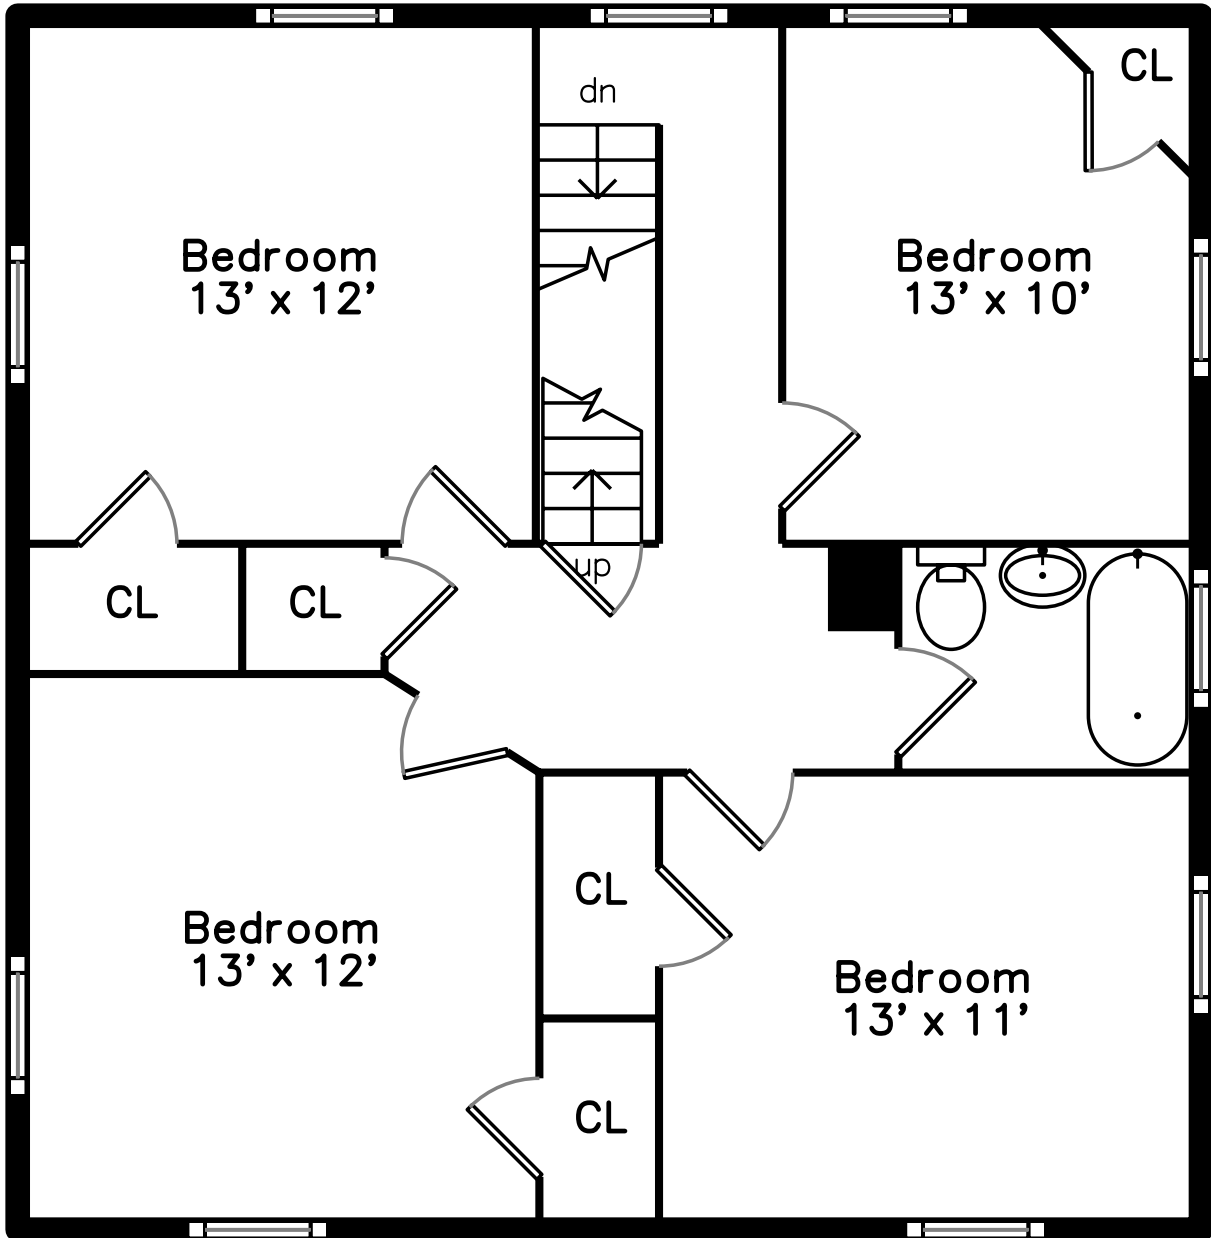

Top

Upper

Main

**11 Bristol Street  
Salem, MA 01970**

PicturePlan(tm) by Vis-Home(C) 2020

Measurements may not be 100% accurate.  
Floor plans are provided for convenience only.  
Room sizes are not used to calculate area.

Top

**Bonus  
Room**  
29' x 27'

# Upper

# Main

3D View – TopDown

3D View – TopDown

3D View – TopDown