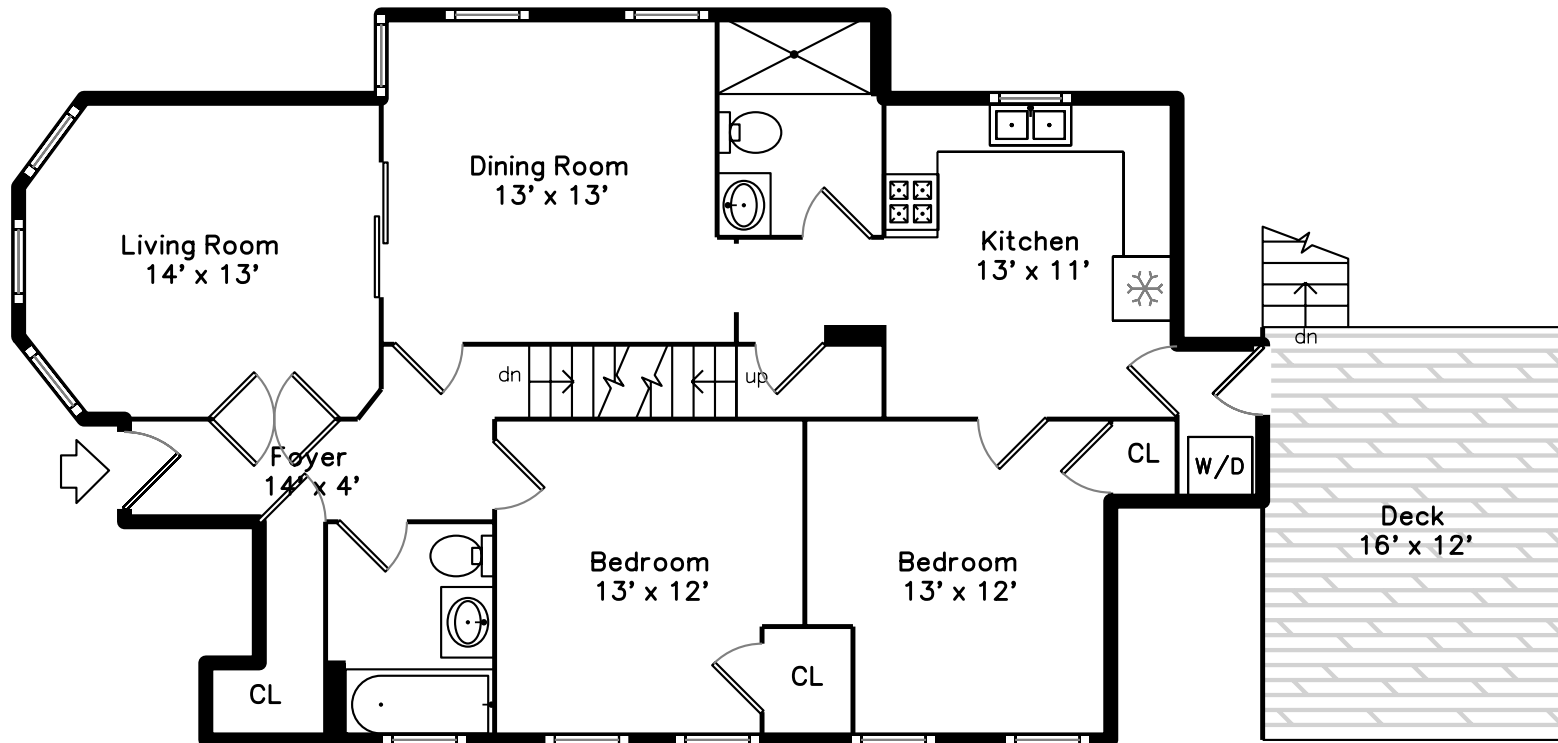

Unit 2 Upper

Unit 1 Upper

Unit 2

Unit 1

**99 Fayerweather Street
Cambridge, MA 02138**

PicturePlan(tm) by Vis-Home(C) 2020

Measurements may not be 100% accurate.
Floor plans are provided for convenience only.
Room sizes are not used to calculate area.

Unit 1 Upper

Unit 1

Unit 2 Upper

Unit 2

3D View – TopDown

3D View – TopDown

3D View – TopDown

3D View – TopDown