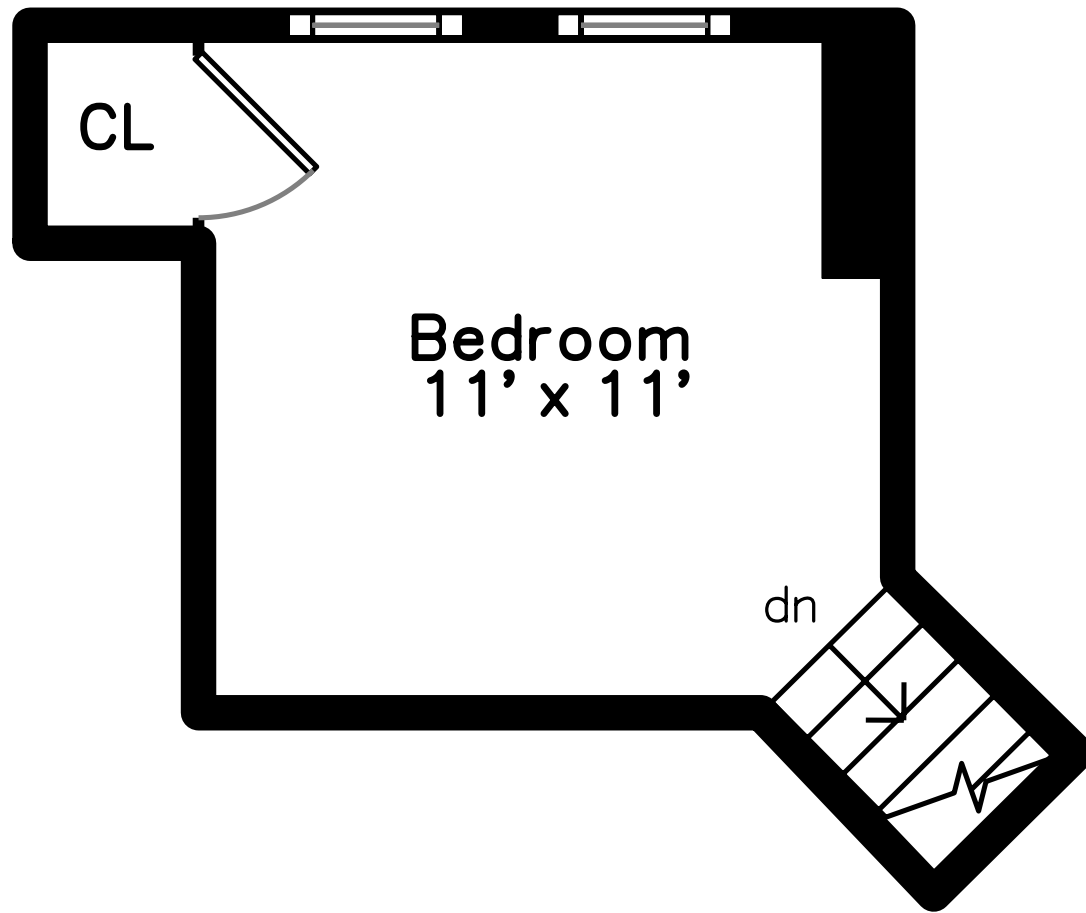

Unit 2 Upper

Unit 1 Upper

Unit 2

Unit 1

**99 Fayerweather Street
Cambridge, MA 02138**

PicturePlan(tm) by Vis-Home(C) 2020

Measurements may not be 100% accurate.
Floor plans are provided for convenience only.
Room sizes are not used to calculate area.

Unit 1 Upper

Unit 1

Unit 2 Upper

Unit 2

3D View – TopDown

3D View – TopDown

3D View – TopDown

3D View – TopDown