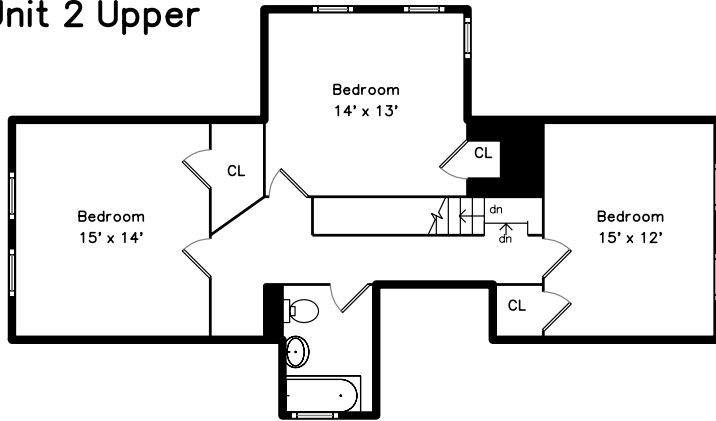

Unit 2 Upper

Unit 1 Upper

Unit 2

Unit 1

**99 Fayerweather Street
Cambridge, MA 02138**

PicturePlan(tm) by Vis-Home(C) 2020

Measurements may not be 100% accurate.
Floor plans are provided for convenience only.
Room sizes are not used to calculate area.

Unit 1 Upper

Unit 1

Unit 2 Upper

Unit 2

3D View – TopDown

3D View – TopDown

3D View – TopDown

3D View – TopDown