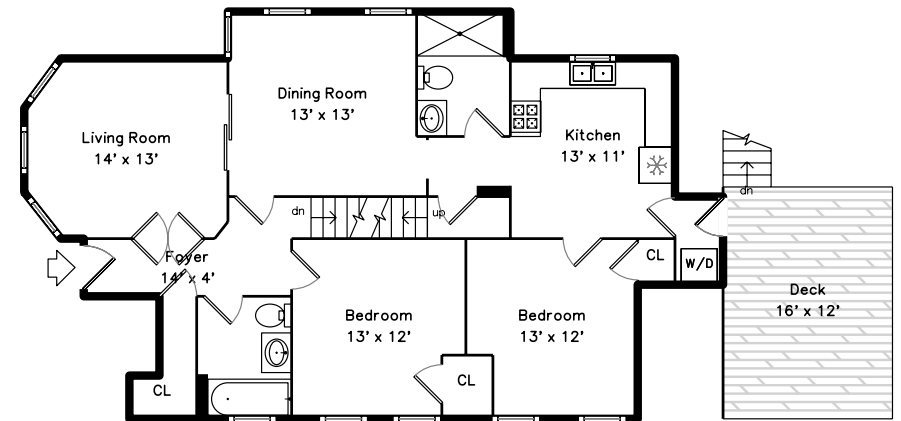

Unit 2 Upper

Unit 1 Upper

Unit 2

Unit 1

**99 Fayerweather Street
Cambridge, MA 02138**

PicturePlan(tm) by Vis-Home(C) 2020

Measurements may not be 100% accurate.
Floor plans are provided for convenience only.
Room sizes are not used to calculate area.

Unit 1 Upper

Unit 1

Unit 2 Upper

Unit 2

3D View – TopDown

3D View – TopDown

3D View – TopDown

3D View – TopDown