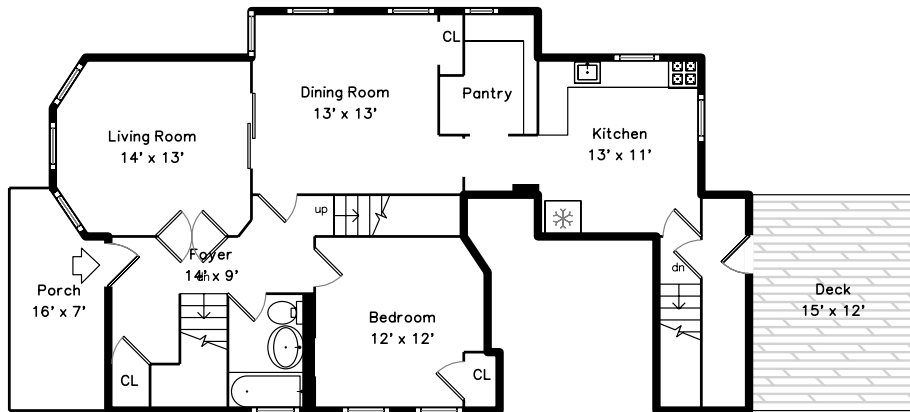

Unit 2 Upper

Unit 1 Upper

Unit 2

Unit 1

**99 Fayerweather Street
Cambridge, MA 02138**

PicturePlan(tm) by Vis-Home(C) 2020

Measurements may not be 100% accurate.
Floor plans are provided for convenience only.
Room sizes are not used to calculate area.

Unit 1 Upper

Unit 1

Unit 2 Upper

Unit 2

3D View – TopDown

3D View – TopDown

3D View – TopDown

3D View – TopDown