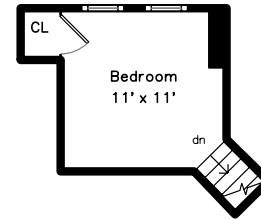

Unit 2 Upper

Unit 1 Upper

Unit 2

Unit 1

**99 Fayerweather Street
Cambridge, MA 02138**

PicturePlan(tm) by Vis-Home(C) 2020

Measurements may not be 100% accurate.
Floor plans are provided for convenience only.
Room sizes are not used to calculate area.

Unit 1 Upper

Unit 1

Unit 2 Upper

Unit 2

3D View – TopDown

3D View – TopDown

3D View – TopDown

3D View – TopDown