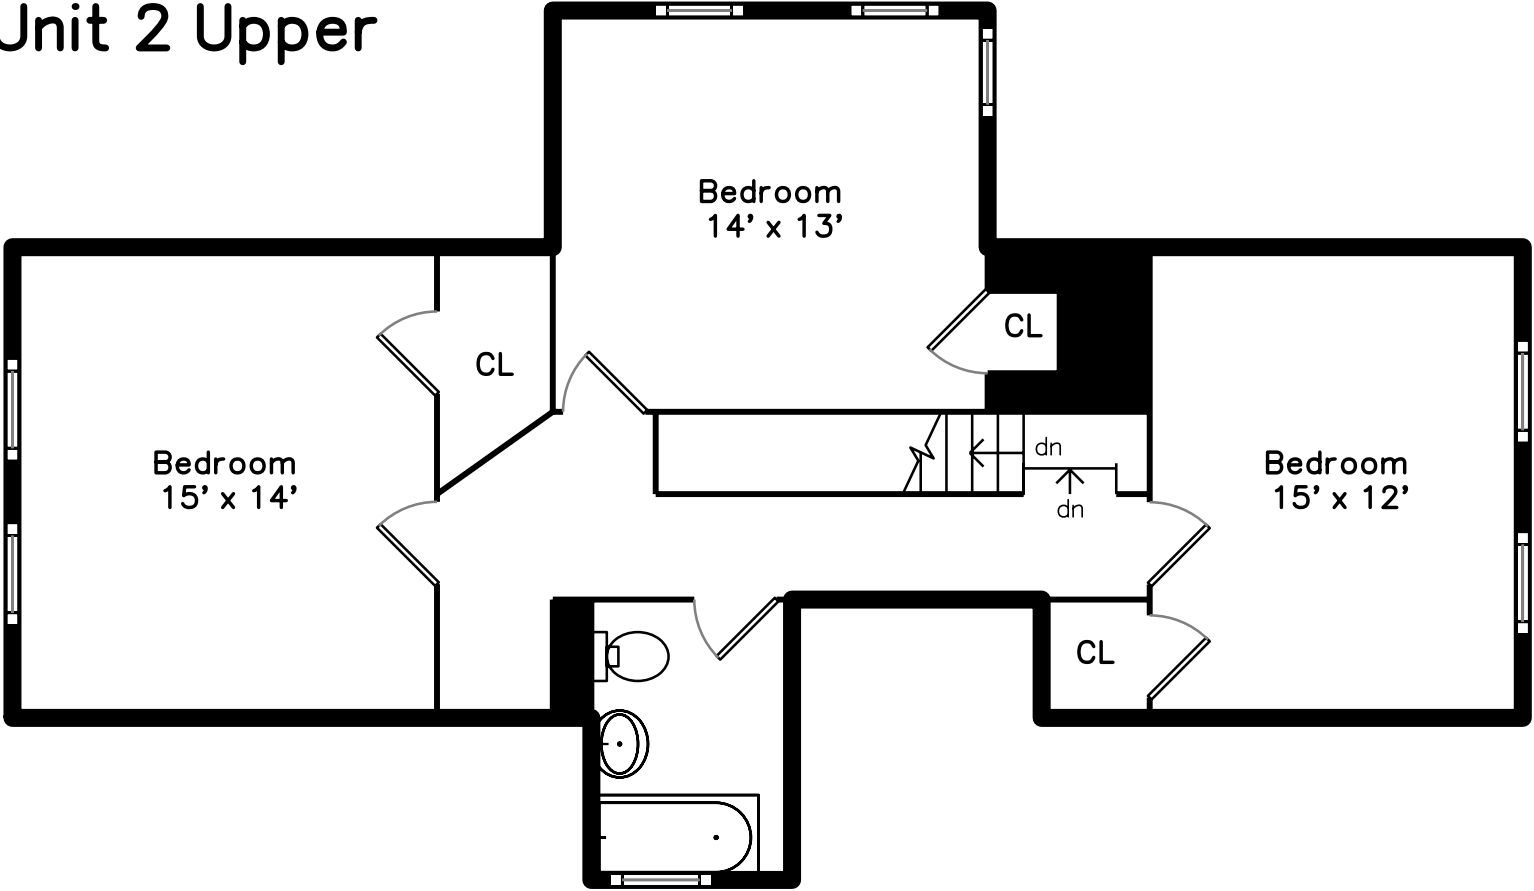

Unit 2 Upper

Unit 1 Upper

Unit 2

Unit 1

**99 Fayerweather Street
Cambridge, MA 02138**

PicturePlan(tm) by Vis-Home(C) 2020

Measurements may not be 100% accurate.
Floor plans are provided for convenience only.
Room sizes are not used to calculate area.

Unit 1 Upper

Unit 1

Unit 2 Upper

Unit 2

3D View – TopDown

3D View – TopDown

3D View – TopDown

3D View – TopDown