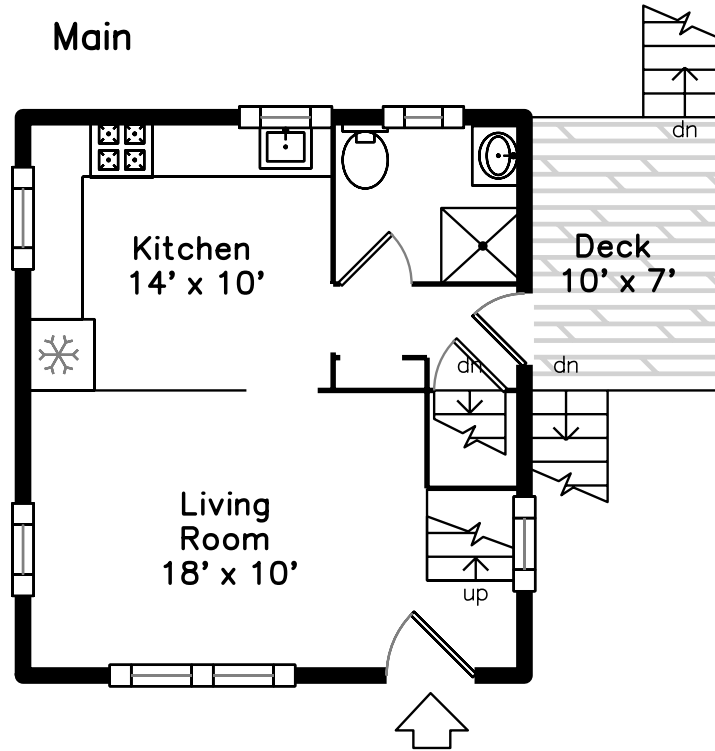

Upper

Main

Basement

282 College Farm Road
Waltham, MA 02451

PicturePlan by  vis-home

Measurements may not be 100% accurate.
Floor plans are provided for convenience only.
Room sizes are not used to calculate area.

Upper

Main

Basement

Outside

Outside

Outside

Outside

Outside

Outside

Outside

Living Room

Living Room

Living Room

Living Room

Living Room

Kitchen

Bedroom

Bedroom

Bedroom

Bedroom

Bedroom

Bedroom

Outside

Outside