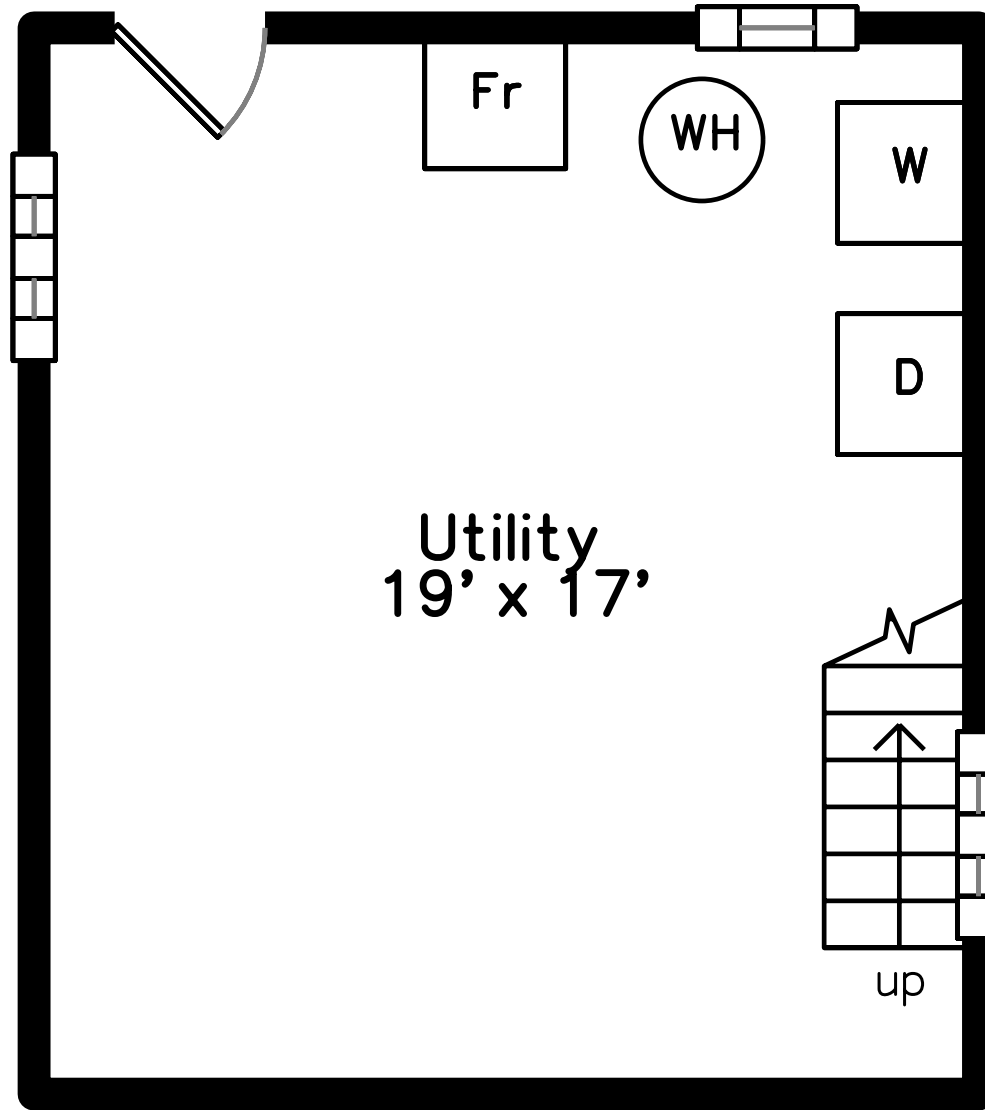

Upper

Main

Basement

282 College Farm Road
Waltham, MA 02451

PicturePlan by  vis-home

Measurements may not be 100% accurate.
Floor plans are provided for convenience only.
Room sizes are not used to calculate area.

Upper

Main

Basement

Outside

Outside

Outside

Outside

Outside