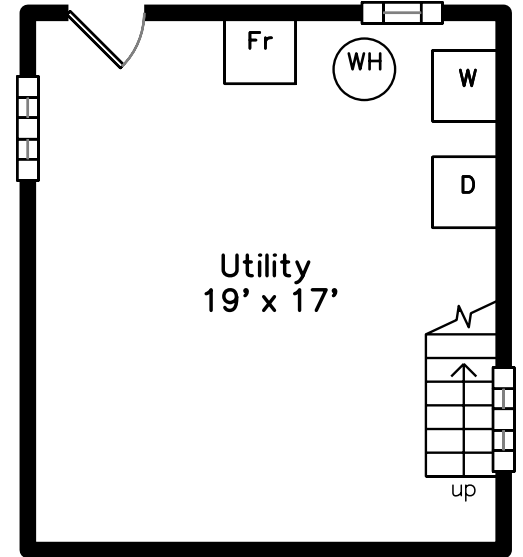

Upper

Main

Basement

282 College Farm Road
Waltham, MA 02451

PicturePlan by  vis-home

Measurements may not be 100% accurate.
Floor plans are provided for convenience only.
Room sizes are not used to calculate area.

Upper

Main

Basement

Outside

Outside

Outside

Outside

Outside

Outside

Outside

Living Room

Living Room

Living Room

Living Room

Living Room

Kitchen