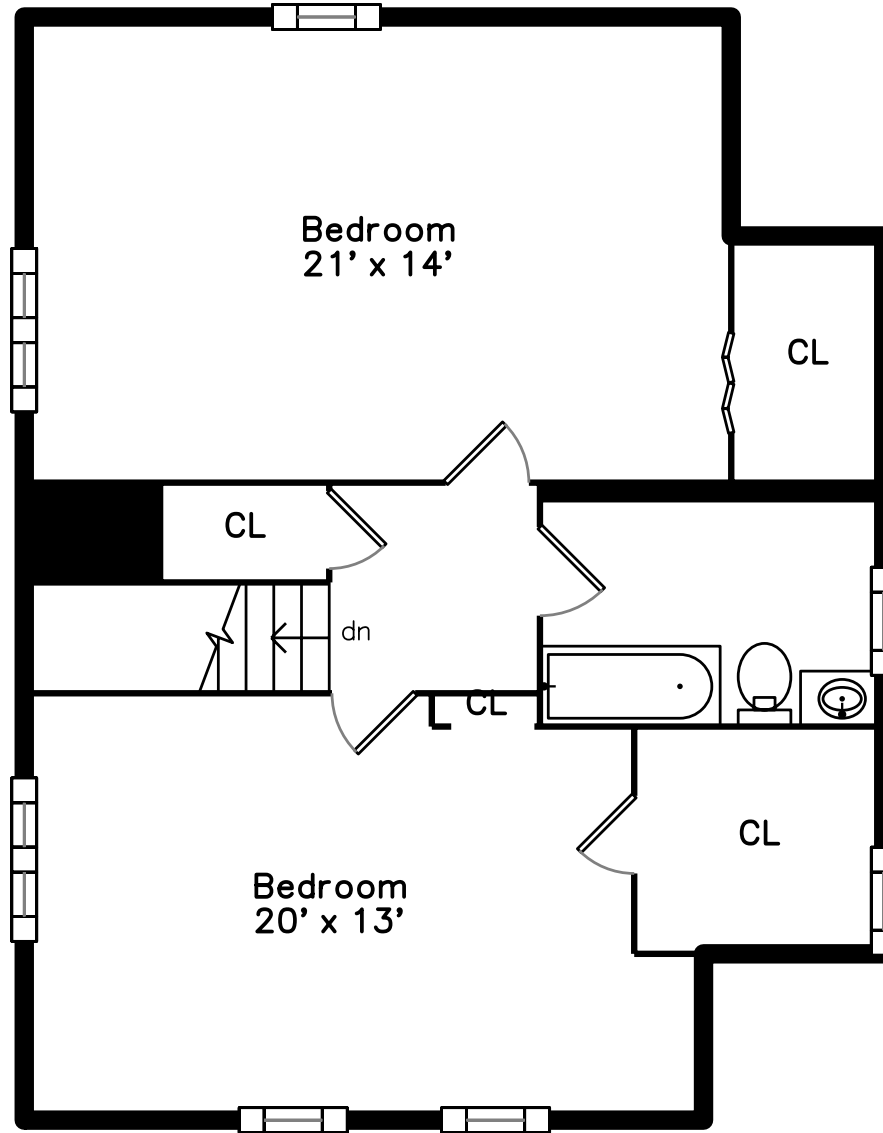

Upper

Main

64 Mountain Street
Sharon, MA 02067

PicturePlan by  vis-home

Measurements may not be 100% accurate.
Floor plans are provided for convenience only.
Room sizes are not used to calculate area.

Upper

Aerial

Aerial

Living Room

Living Room

Living Room

Living Room

Dining Room

Dining Room

Bathroom

Bedroom

Bedroom

Bedroom

Closet

Bathroom

Lake

Lake