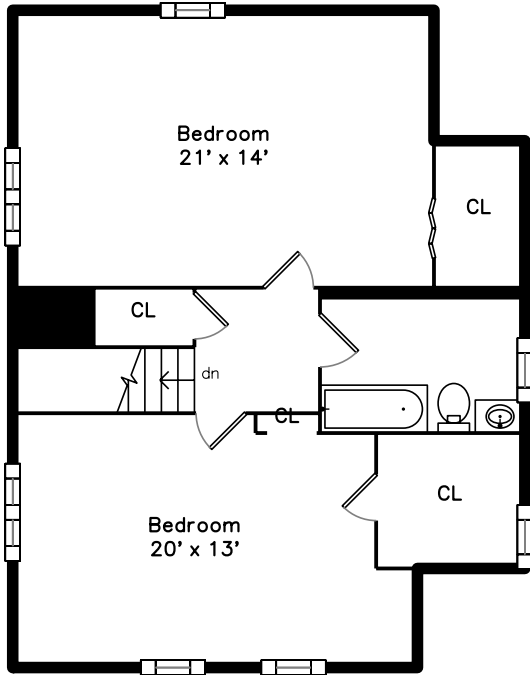

Upper

Main

64 Mountain Street
Sharon, MA 02067

PicturePlan by  vis-home

Measurements may not be 100% accurate.
Floor plans are provided for convenience only.
Room sizes are not used to calculate area.

Upper

Aerial

Aerial

Living Room

Living Room

Living Room

Living Room

Dining Room

Dining Room

Bathroom

Bedroom

Bedroom

Bedroom

Closet

Bathroom

Lake

Lake