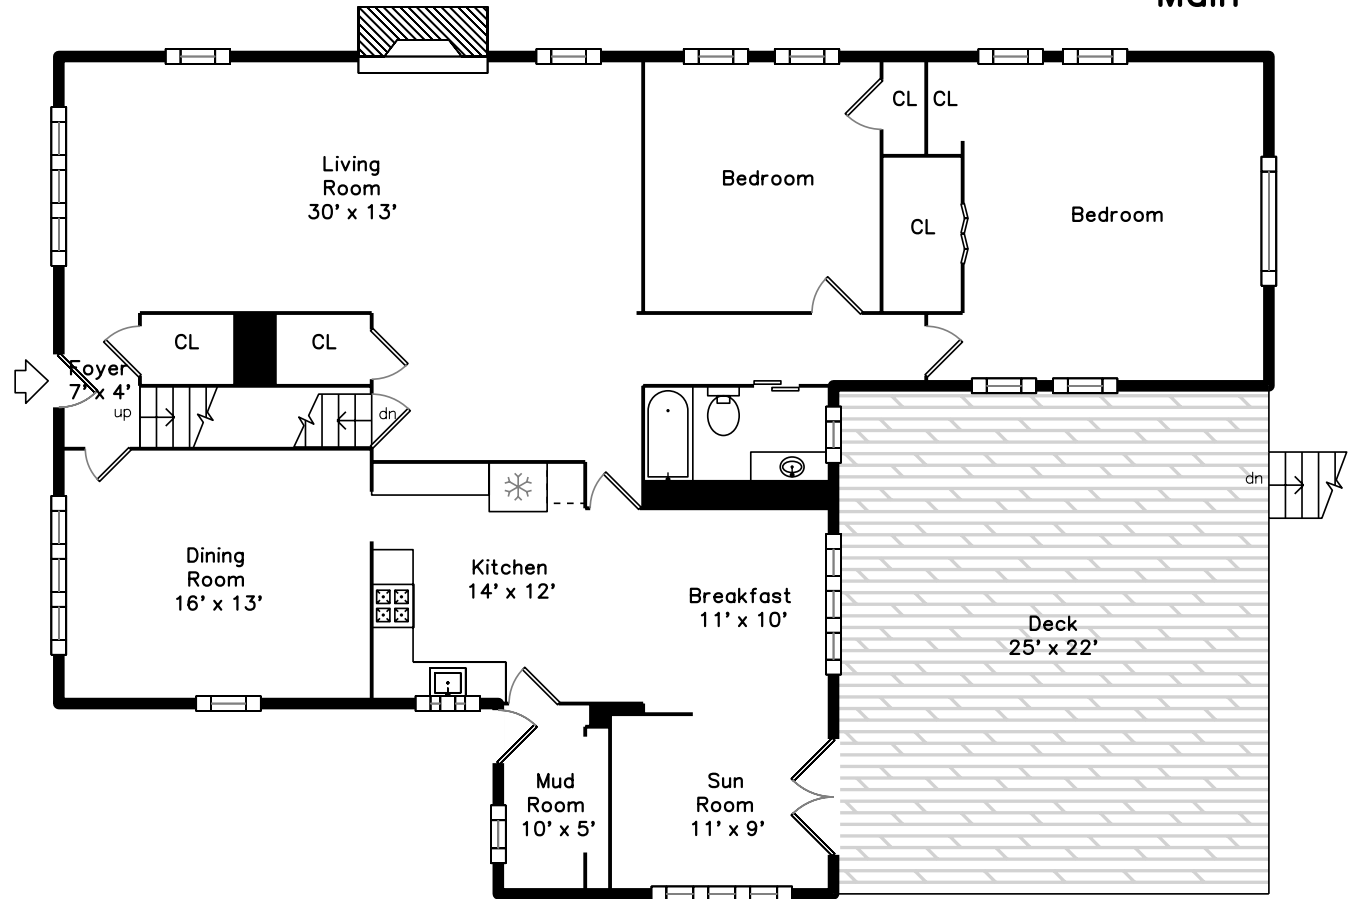

Upper

Main

64 Mountain Street
Sharon, MA 02067

PicturePlan by  vis-home

Measurements may not be 100% accurate.
Floor plans are provided for convenience only.
Room sizes are not used to calculate area.

Upper

Aerial

Aerial

Living Room

Living Room

Living Room

Living Room

Dining Room

Dining Room

Bathroom

Bedroom

Bedroom

Bedroom

Closet

Bathroom

Lake

Lake