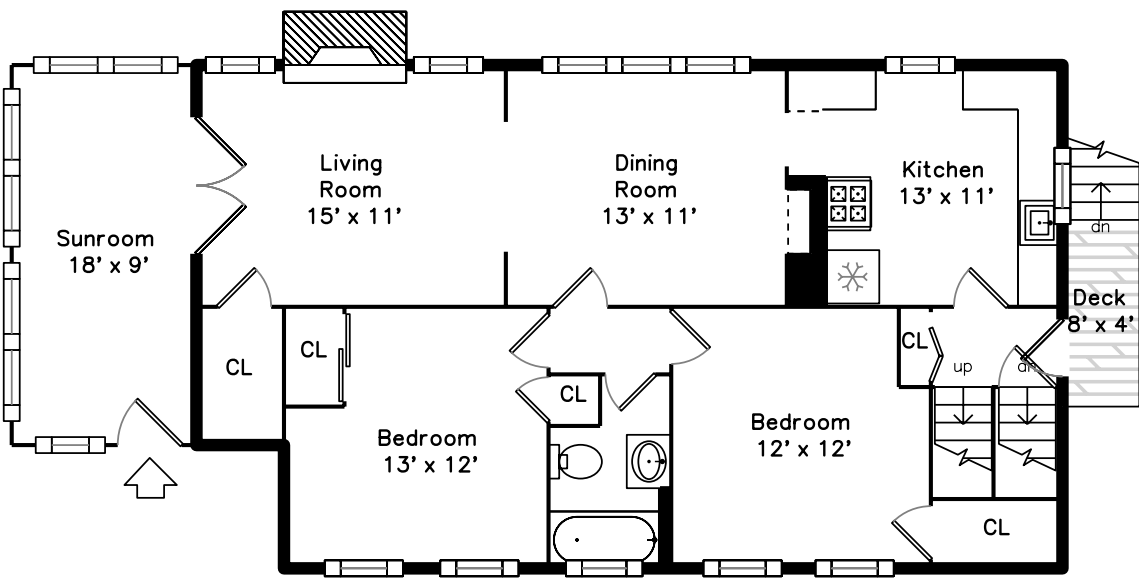

Upper

Main

575 School Street
Belmont, MA 02478

PicturePlan by vis-home

Measurements may not be 100% accurate.
Floor plans are provided for convenience only.
Room sizes are not used to calculate area.

Upper

Outside

Outside

Living Room

Living Room

Living Room

Living Room

Dining Room

Dining Room

Dining Room

Dining Room

Kitchen

Kitchen

Kitchen

Kitchen

Kitchen

Kitchen

Living Room

Living Room

Living Room

Living Room

Dining Room

Dining Room

Dining Room

Dining Room