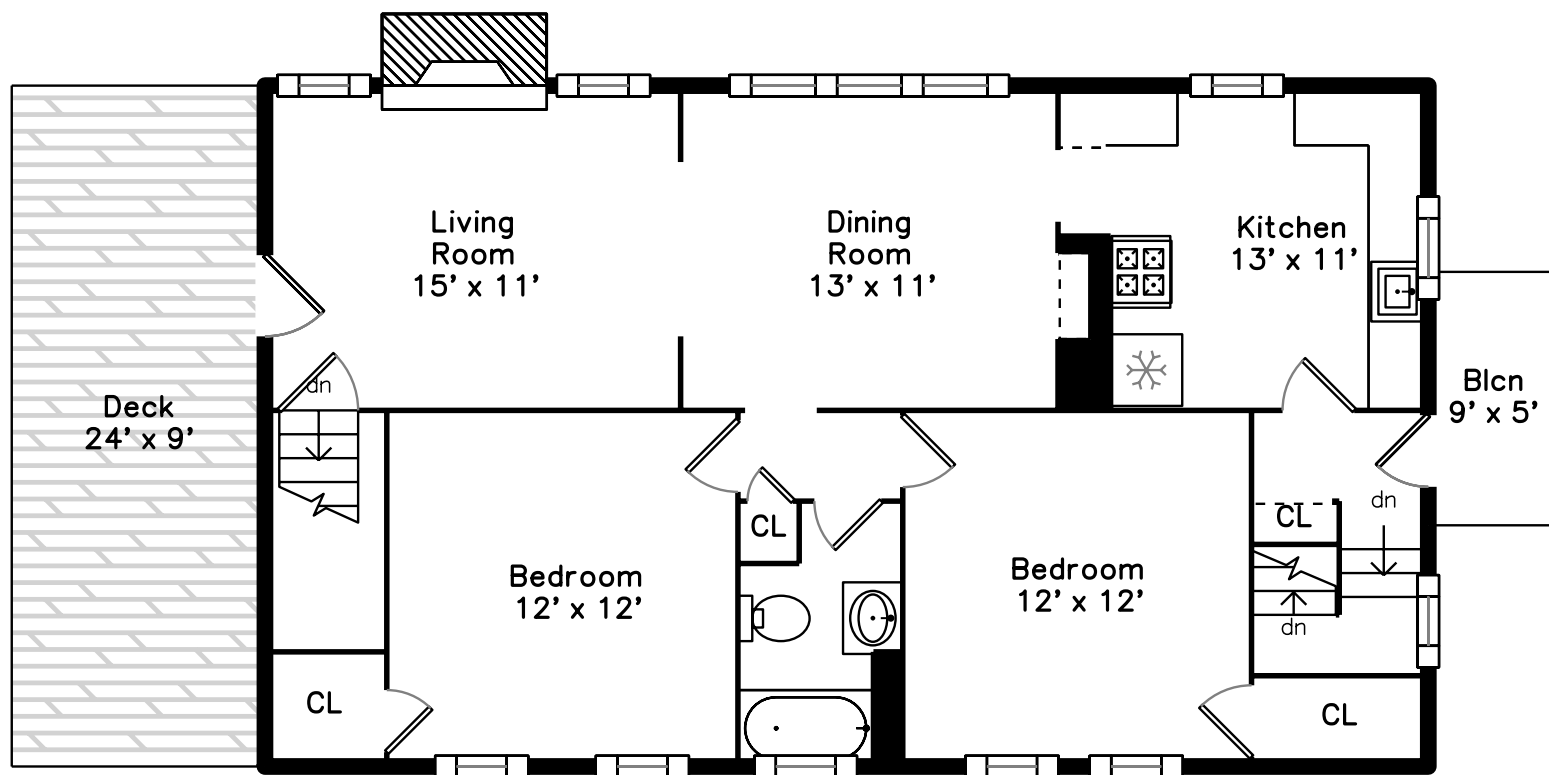

Upper

Main

575 School Street
Belmont, MA 02478

PicturePlan by vis-home

Measurements may not be 100% accurate.
Floor plans are provided for convenience only.
Room sizes are not used to calculate area.

Upper

Outside

Outside

Living Room

Living Room

Living Room

Living Room

Dining Room

Dining Room

Dining Room

Dining Room

Kitchen

Kitchen

Kitchen

Kitchen

Kitchen

Kitchen

Living Room

Living Room

Living Room

Living Room

Dining Room

Dining Room

Dining Room

Dining Room