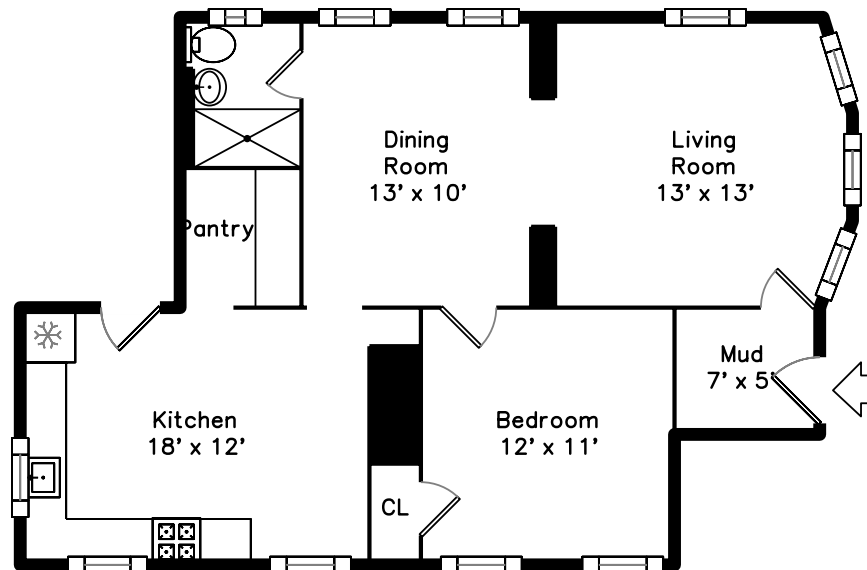

Top

Main

Upper

73 Grant Street
Somerville, MA 02145

PicturePlan by  vis-home

Measurements may not be 100% accurate.
Floor plans are provided for convenience only.
Room sizes are not used to calculate area.

Top

Upper

Main

Outside

Outside

Living Room

Living Room

Dining Room

Dining Room

Kitchen

Bedroom

Bathroom

Living Room

Living Room

Living Room

Kitchen

Kitchen

Kitchen

Kitchen

Bedroom

Bedroom

Bedroom

Bathroom

Deck