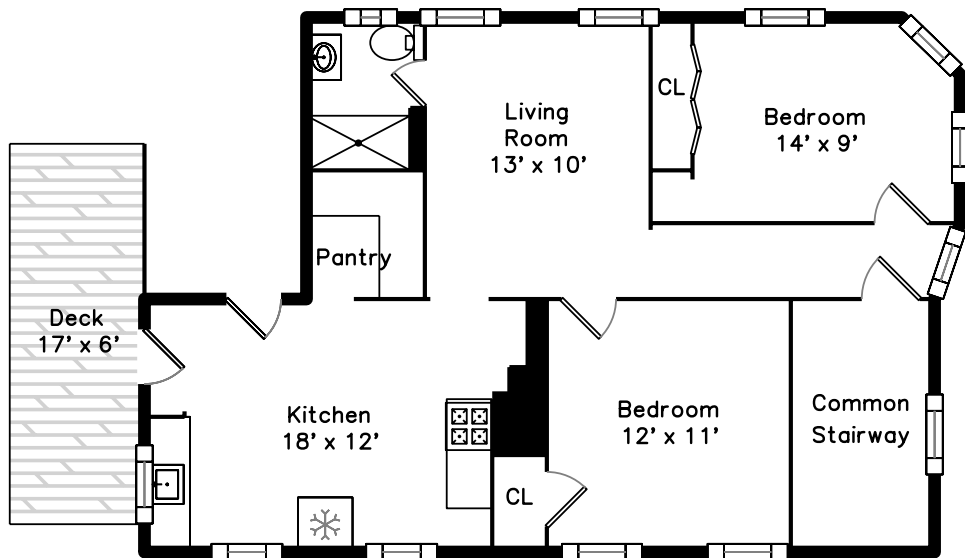

Top

Main

Upper

73 Grant Street
Somerville, MA 02145

PicturePlan by  vis-home

Measurements may not be 100% accurate.
Floor plans are provided for convenience only.
Room sizes are not used to calculate area.

Top

Upper

Main

Outside

Outside

Living Room

Living Room

Dining Room

Dining Room

Kitchen

Bedroom

Bathroom

Living Room

Living Room

Living Room

Kitchen

Kitchen

Kitchen

Kitchen

Bedroom

Bedroom

Bedroom

Bathroom

Deck