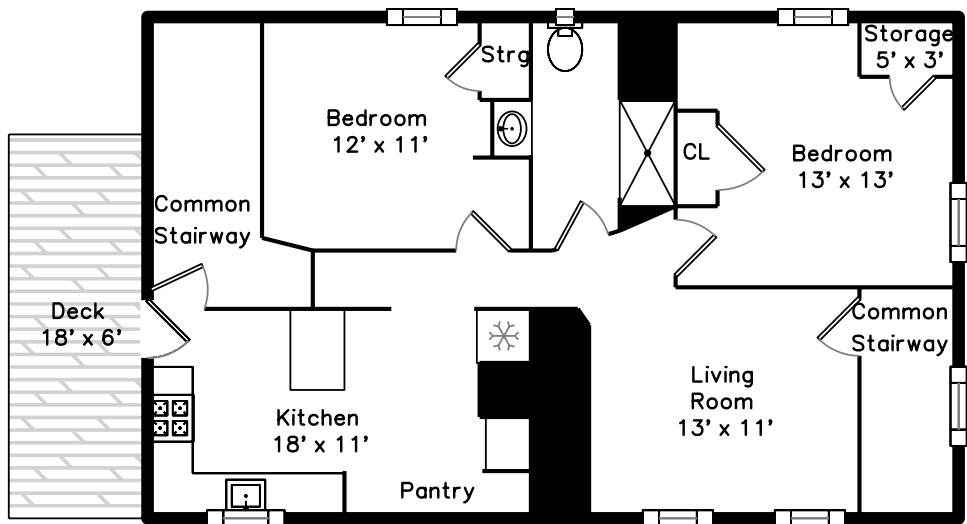

Top

Main

Upper

73 Grant Street
Somerville, MA 02145

PicturePlan by  vis-home

Measurements may not be 100% accurate.
Floor plans are provided for convenience only.
Room sizes are not used to calculate area.

Top

Upper

Main

Outside

Outside

Living Room

Living Room

Dining Room

Dining Room

Kitchen

Bedroom

Bathroom

Living Room

Living Room

Living Room

Kitchen

Kitchen

Kitchen

Kitchen

Bedroom

Bedroom

Bedroom

Bathroom

Deck