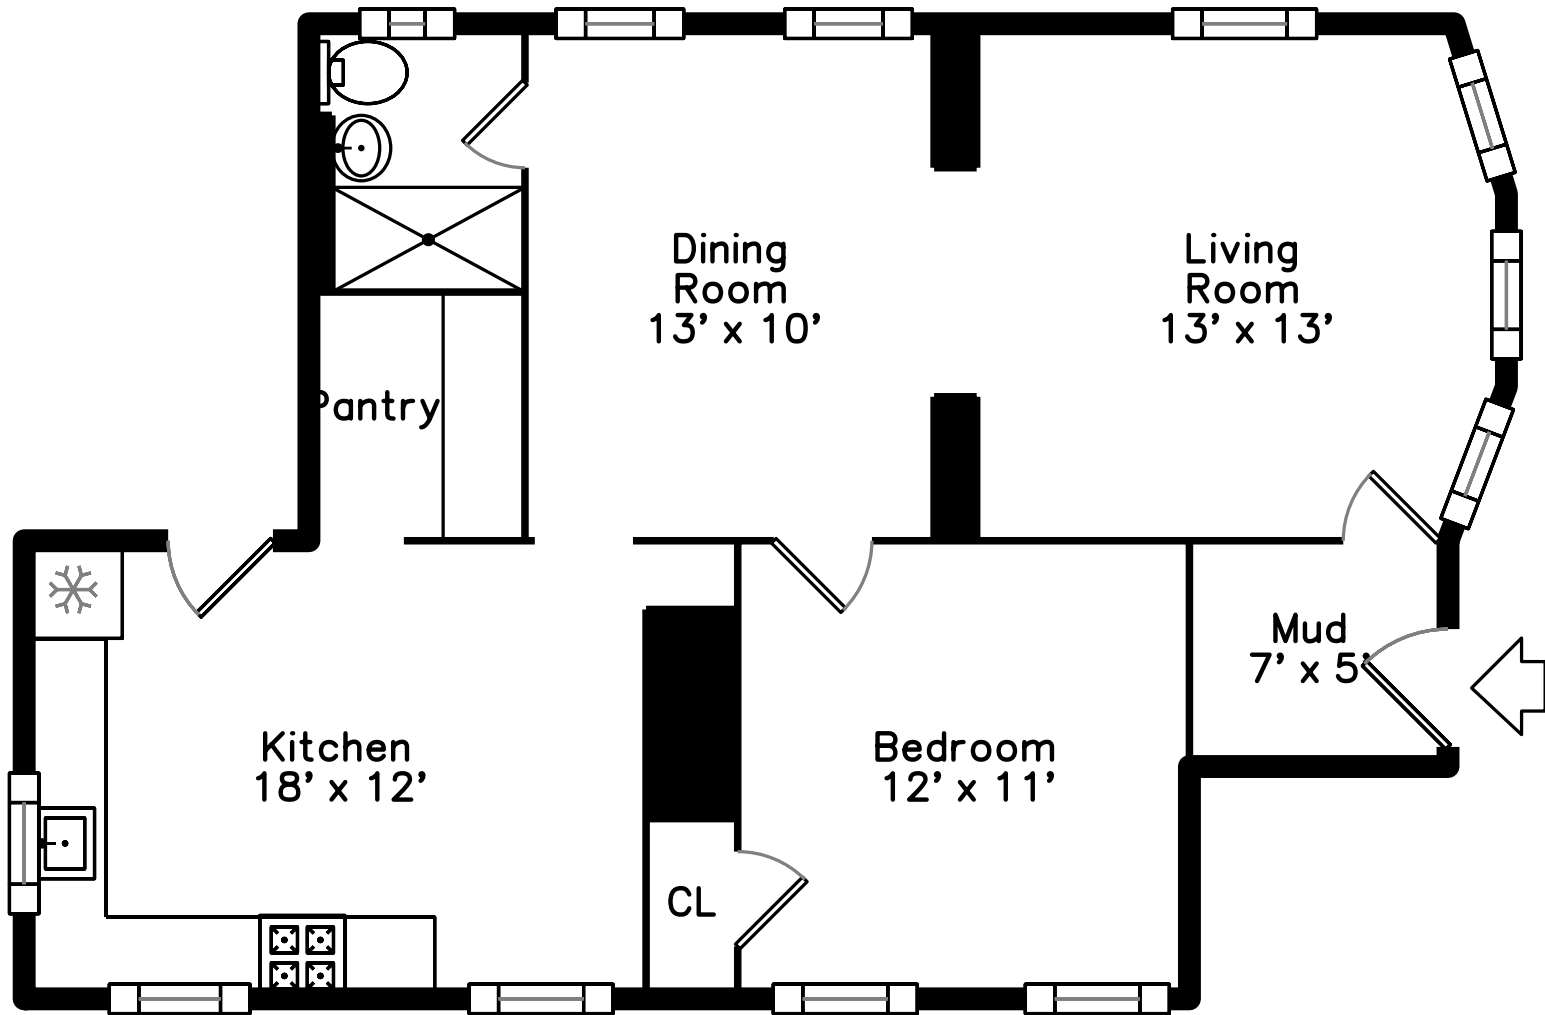

Top

Main

Upper

73 Grant Street
Somerville, MA 02145

PicturePlan by  vis-home

Measurements may not be 100% accurate.
Floor plans are provided for convenience only.
Room sizes are not used to calculate area.

Top

Upper

Main

Outside

Outside

Living Room

Living Room

Dining Room

Dining Room

Kitchen

Bedroom

Bathroom

Living Room

Living Room

Living Room

Kitchen

Kitchen

Kitchen

Kitchen

Bedroom

Bedroom

Bedroom

Bathroom

Deck