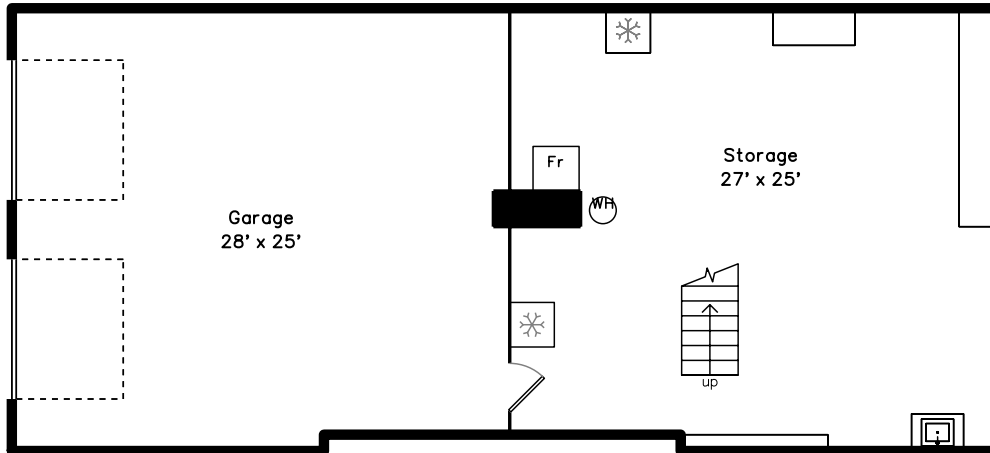

Upper

Main

Basement

83 Lackey Dam Road
Sutton, MA 01590

PicturePlan by vis-home

Measurements may not be 100% accurate.
Floor plans are provided for convenience only.
Room sizes are not used to calculate area.

Upper

Main

Basement

Outside

Outside

Living Room

Living Room

Dining Room

Kitchen

Kitchen

Kitchen

Kitchen

Bedroom

Master Bedroom

Bathroom

Master Bathroom

Deck

Bedroom

Bedroom