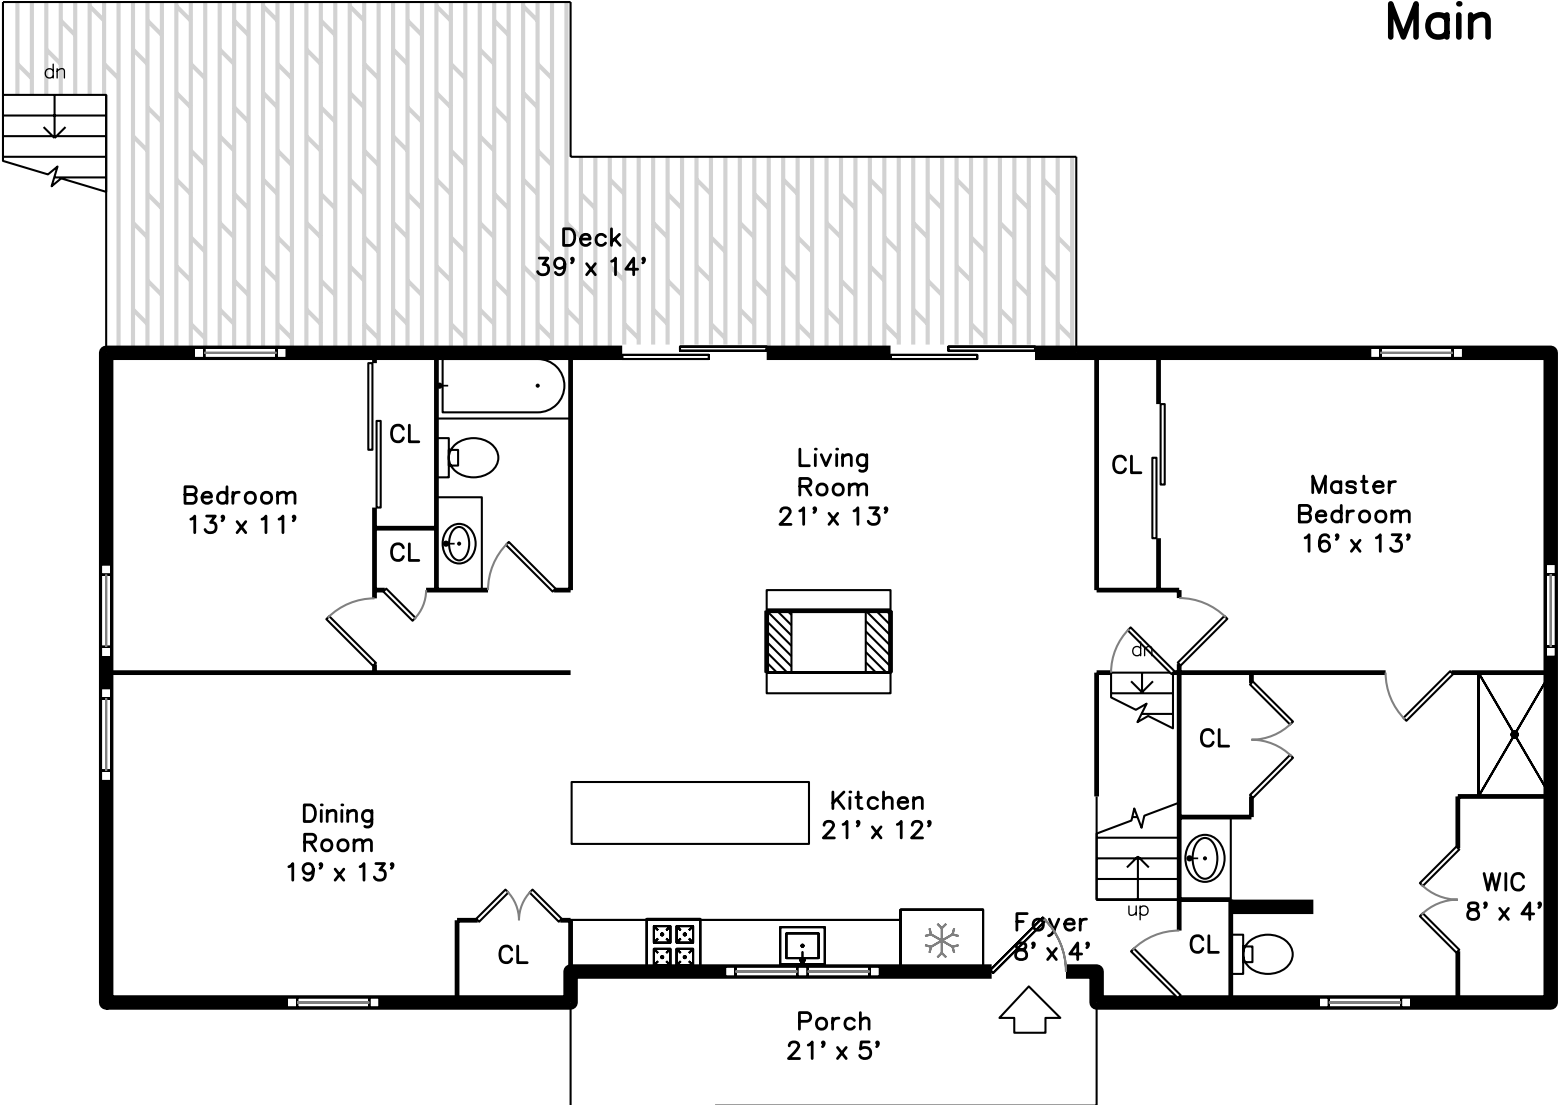

Upper

Main

Basement

83 Lackey Dam Road
Sutton, MA 01590

PicturePlan by vis-home

Measurements may not be 100% accurate.
Floor plans are provided for convenience only.
Room sizes are not used to calculate area.

Upper

Main

Basement

Outside

Outside

Living Room

Living Room

Dining Room

Kitchen

Kitchen

Kitchen

Kitchen

Bedroom

Master Bedroom

Bathroom

Master Bathroom

Deck

Bedroom

Bedroom