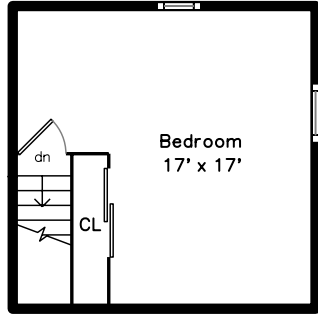

Upper

Main

Basement

83 Lackey Dam Road
Sutton, MA 01590

PicturePlan by vis-home

Measurements may not be 100% accurate.
Floor plans are provided for convenience only.
Room sizes are not used to calculate area.

Upper

Main

Basement

Outside

Outside

Living Room

Living Room

Dining Room

Kitchen

Kitchen

Kitchen

Kitchen

Bedroom

Master Bedroom

Bathroom

Master Bathroom

Deck

Bedroom

Bedroom