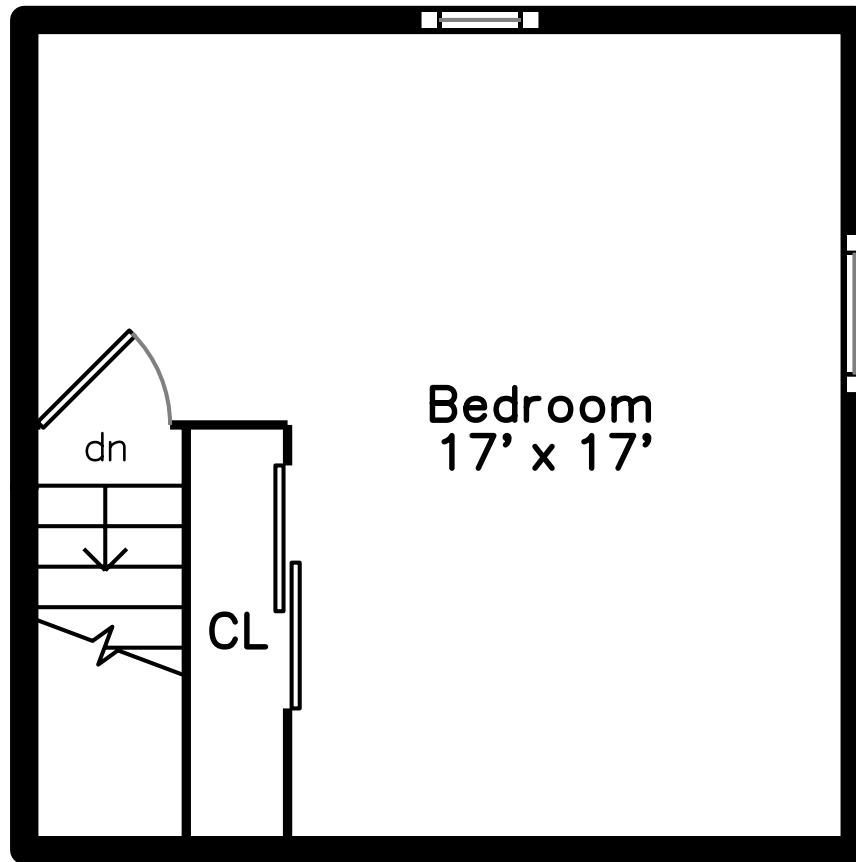

Upper

Main

Basement

83 Lackey Dam Road
Sutton, MA 01590

PicturePlan by vis-home

Measurements may not be 100% accurate.
Floor plans are provided for convenience only.
Room sizes are not used to calculate area.

Upper

Main

Basement

Outside

Outside

Living Room

Living Room

Dining Room

Kitchen

Kitchen

Kitchen

Kitchen

Bedroom

Master Bedroom

Bathroom

Master Bathroom

Deck

Bedroom

Bedroom