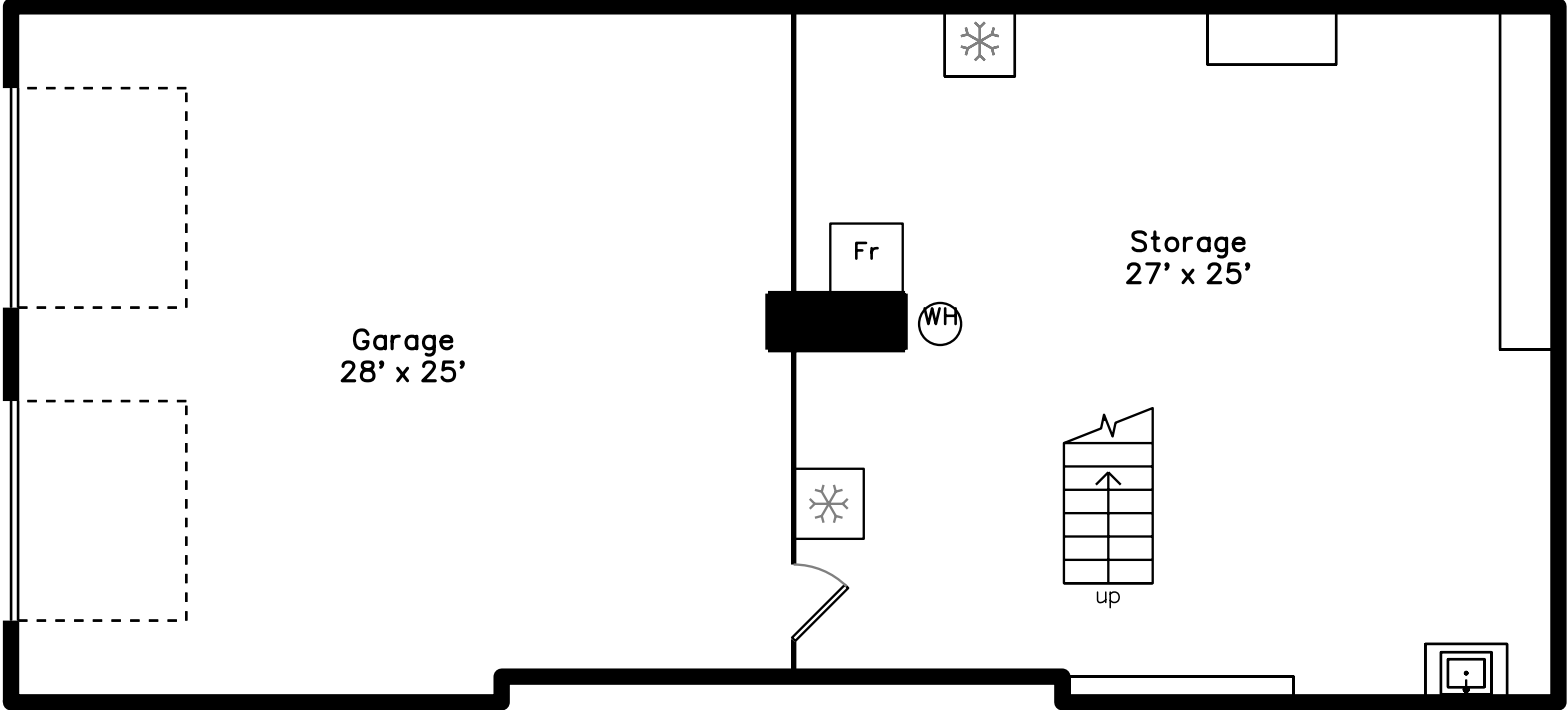

Upper

Main

Basement

83 Lackey Dam Road
Sutton, MA 01590

PicturePlan by vis-home

Measurements may not be 100% accurate.
Floor plans are provided for convenience only.
Room sizes are not used to calculate area.

Upper

Main

Basement

Outside

Outside

Living Room

Living Room

Dining Room

Kitchen

Kitchen

Kitchen

Kitchen

Bedroom

Master Bedroom

Bathroom

Master Bathroom

Deck

Bedroom

Bedroom