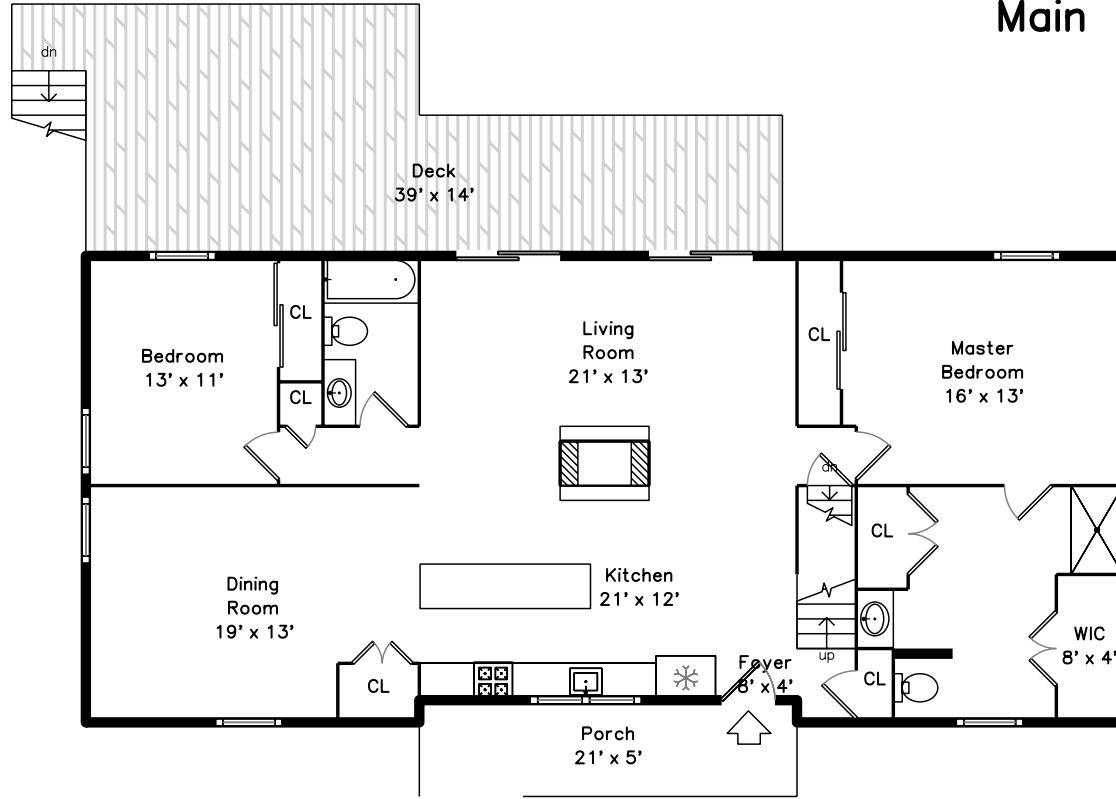

Upper

Main

Basement

83 Lackey Dam Road
Sutton, MA 01590

PicturePlan by vis-home

Measurements may not be 100% accurate.
Floor plans are provided for convenience only.
Room sizes are not used to calculate area.

Upper

Main

Basement

Outside

Outside

Living Room

Living Room

Dining Room

Kitchen

Kitchen

Kitchen

Kitchen

Bedroom

Master Bedroom

Bathroom

Master Bathroom

Deck

Bedroom

Bedroom