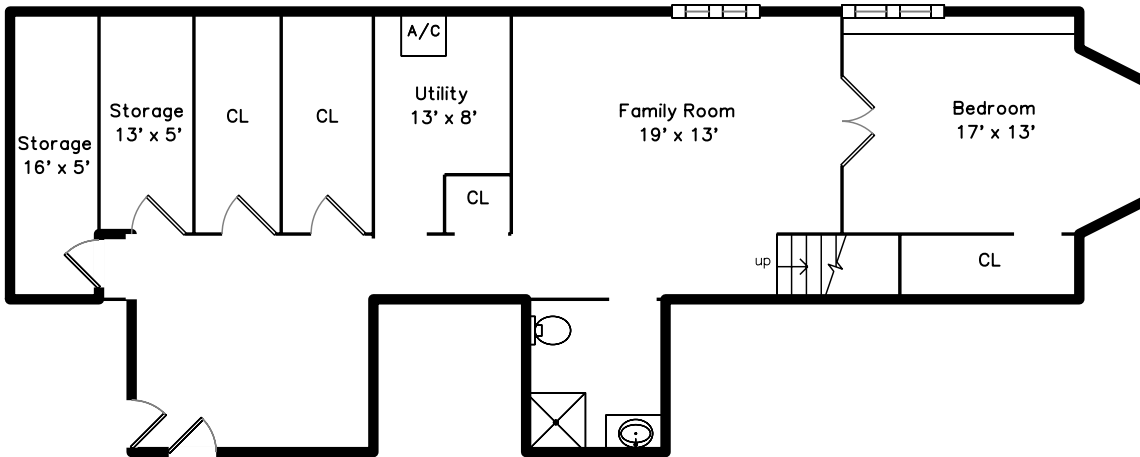

# Main

# Lower

251 Minot Street 2  
Boston, MA 02124

PicturePlan by  vis-home

Measurements may not be 100% accurate.  
Floor plans are provided for convenience only.  
Room sizes are not used to calculate area.

# Main

Lower

3D View – TopDown

3D View – TopDown