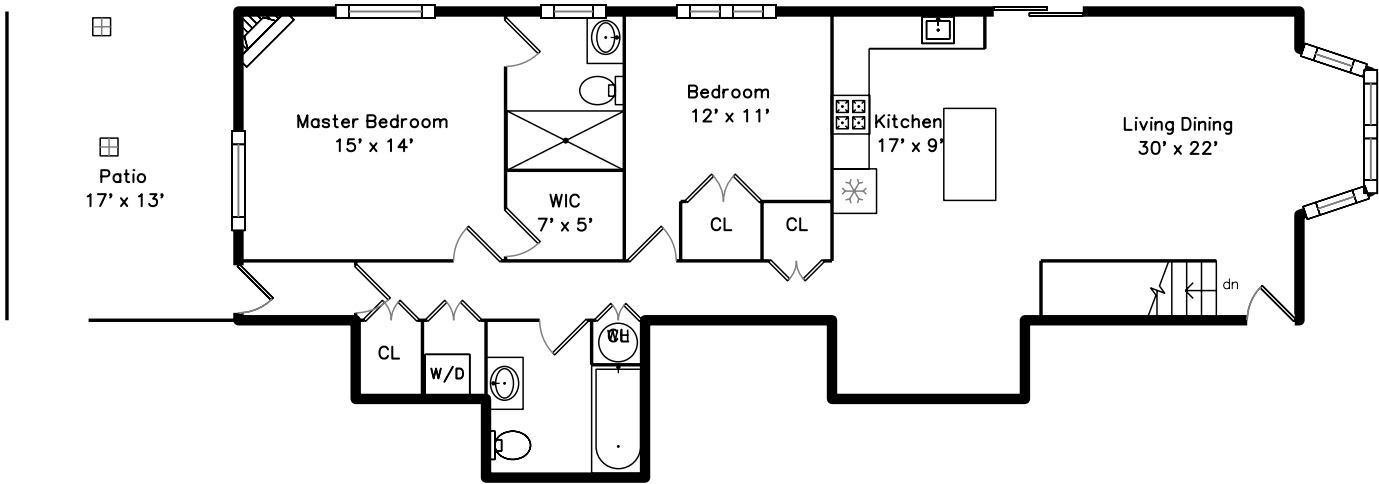

# Main

# Lower

251 Minot Street 2  
Boston, MA 02124

PicturePlan by  vis-home

Measurements may not be 100% accurate.  
Floor plans are provided for convenience only.  
Room sizes are not used to calculate area.

# Main

Lower

3D View – TopDown

3D View – TopDown