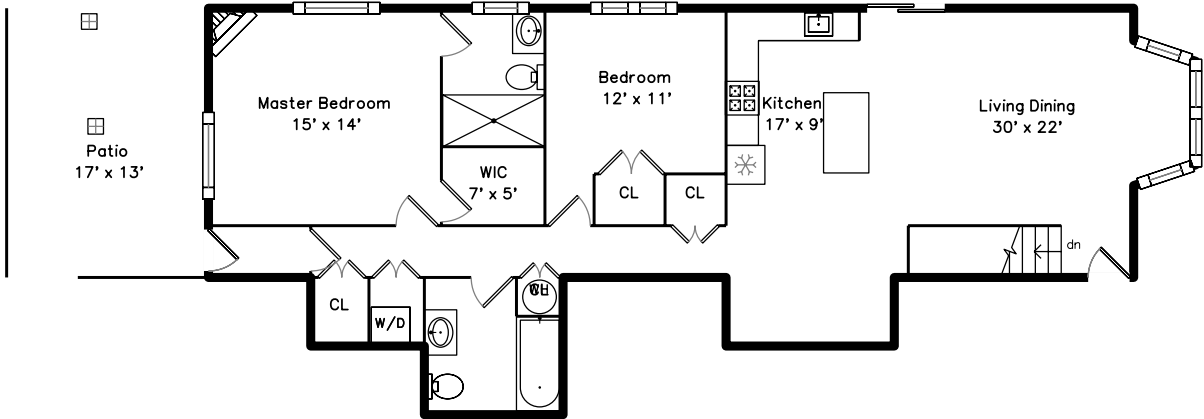

# Lower

251 Minot Street 2  
Boston, MA 02124

PicturePlan by  vis-home

Measurements may not be 100% accurate.  
Floor plans are provided for convenience only.  
Room sizes are not used to calculate area.

# Main

Lower

3D View – TopDown

3D View – TopDown