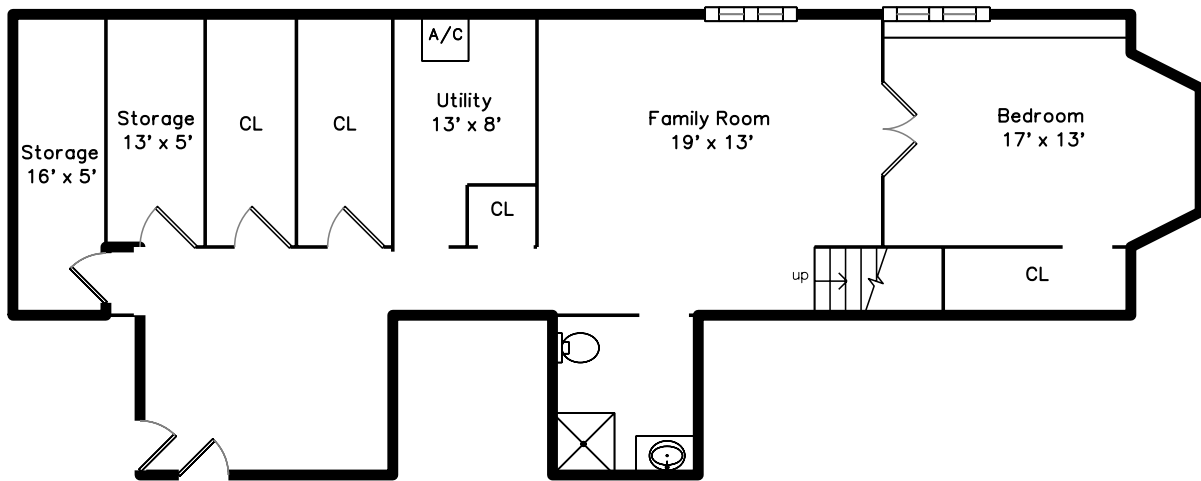

# Lower

251 Minot Street 2  
Boston, MA 02124

PicturePlan by  vis-home

Measurements may not be 100% accurate.  
Floor plans are provided for convenience only.  
Room sizes are not used to calculate area.

# Main

Lower

3D View – TopDown

3D View – TopDown