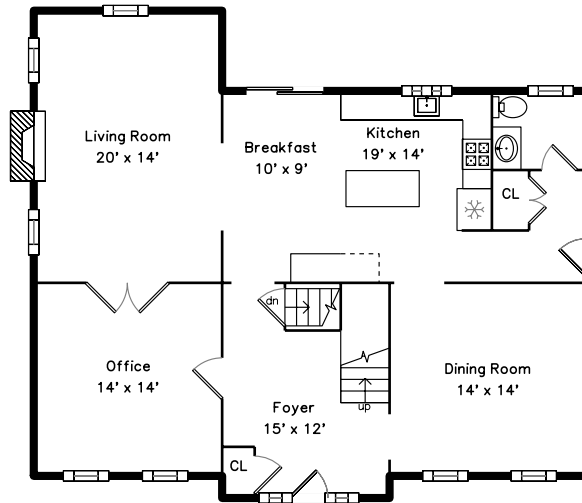

Upper

Main

Lower

155 Forest Street
Franklin, MA 02038

PicturePlan by  vis-home

Measurements may not be 100% accurate.
Floor plans are provided for convenience only.
Room sizes are not used to calculate area.

Upper

Main

Lower

Outside

Outside

Outside

Back

Back

Living Room

Living Room

Living Room

Living Room

Dining Room

Dining Room

Dining Room

Dining Room

Office

Office

Office

Office

Bathroom

Deck

Deck

Bedroom