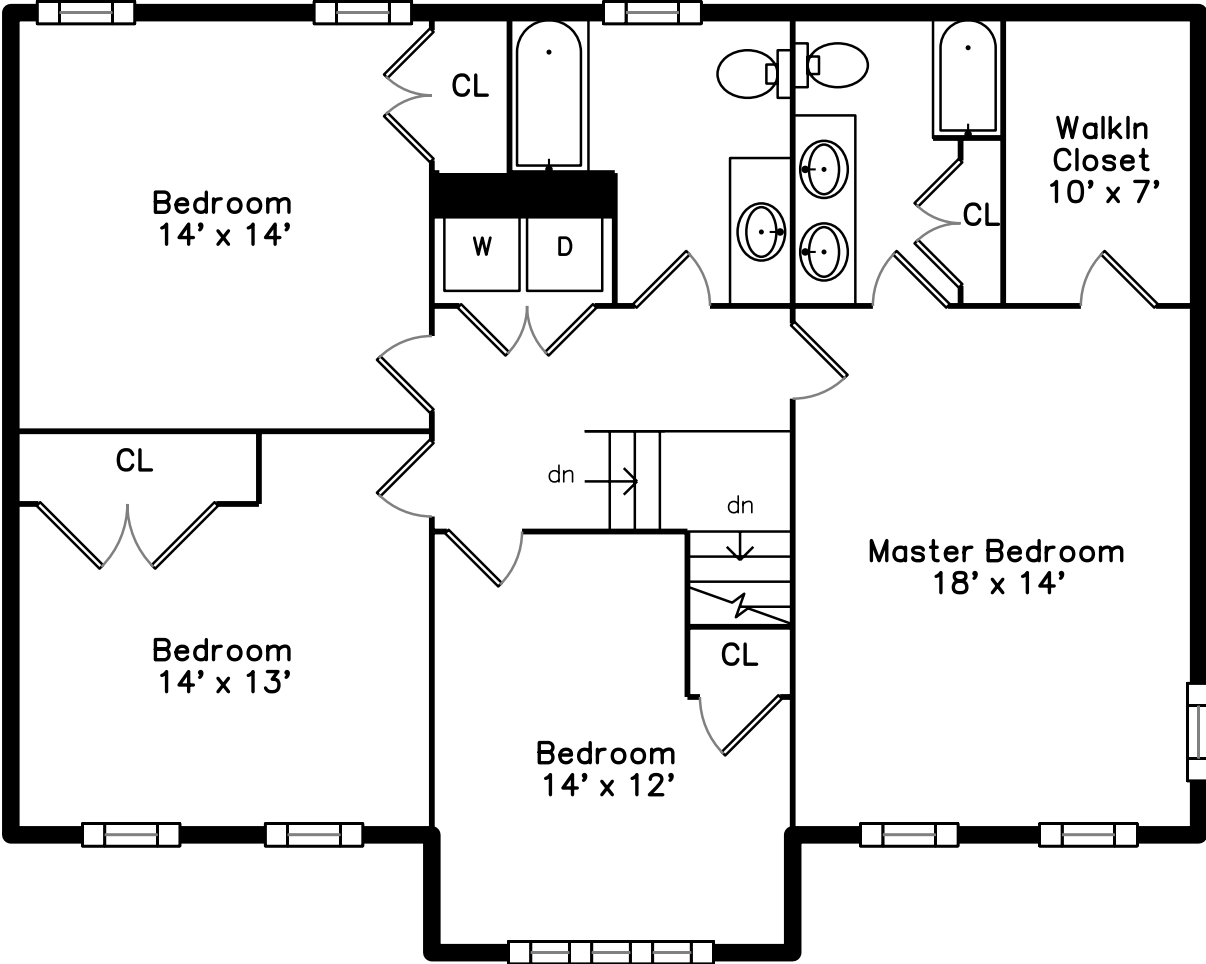

Upper

Main

Lower

155 Forest Street
Franklin, MA 02038

PicturePlan by  vis-home

Measurements may not be 100% accurate.
Floor plans are provided for convenience only.
Room sizes are not used to calculate area.

Upper

Main

Lower

Outside

Outside

Outside

Back

Back

Living Room

Living Room

Living Room

Living Room

Dining Room

Dining Room

Dining Room

Dining Room

Office

Office

Office

Office

Bathroom

Deck

Deck

Bedroom