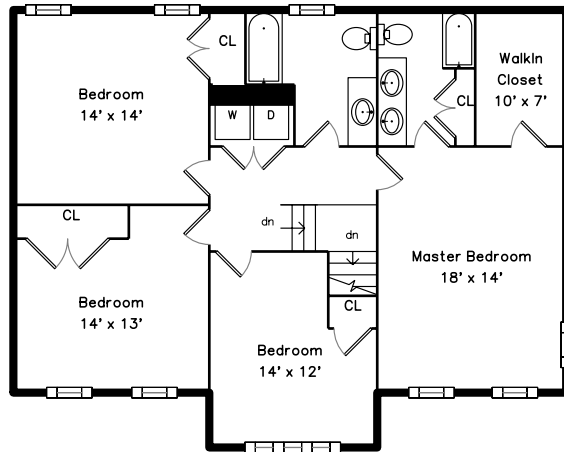

Upper

Main

Lower

155 Forest Street
Franklin, MA 02038

PicturePlan by  vis-home

Measurements may not be 100% accurate.
Floor plans are provided for convenience only.
Room sizes are not used to calculate area.

Upper

Main

Lower

Outside

Outside

Outside

Back

Back

Living Room

Living Room

Living Room

Living Room

Dining Room

Dining Room

Dining Room

Dining Room

Family Room

Bedroom

Bedroom

Bedroom

Bedroom