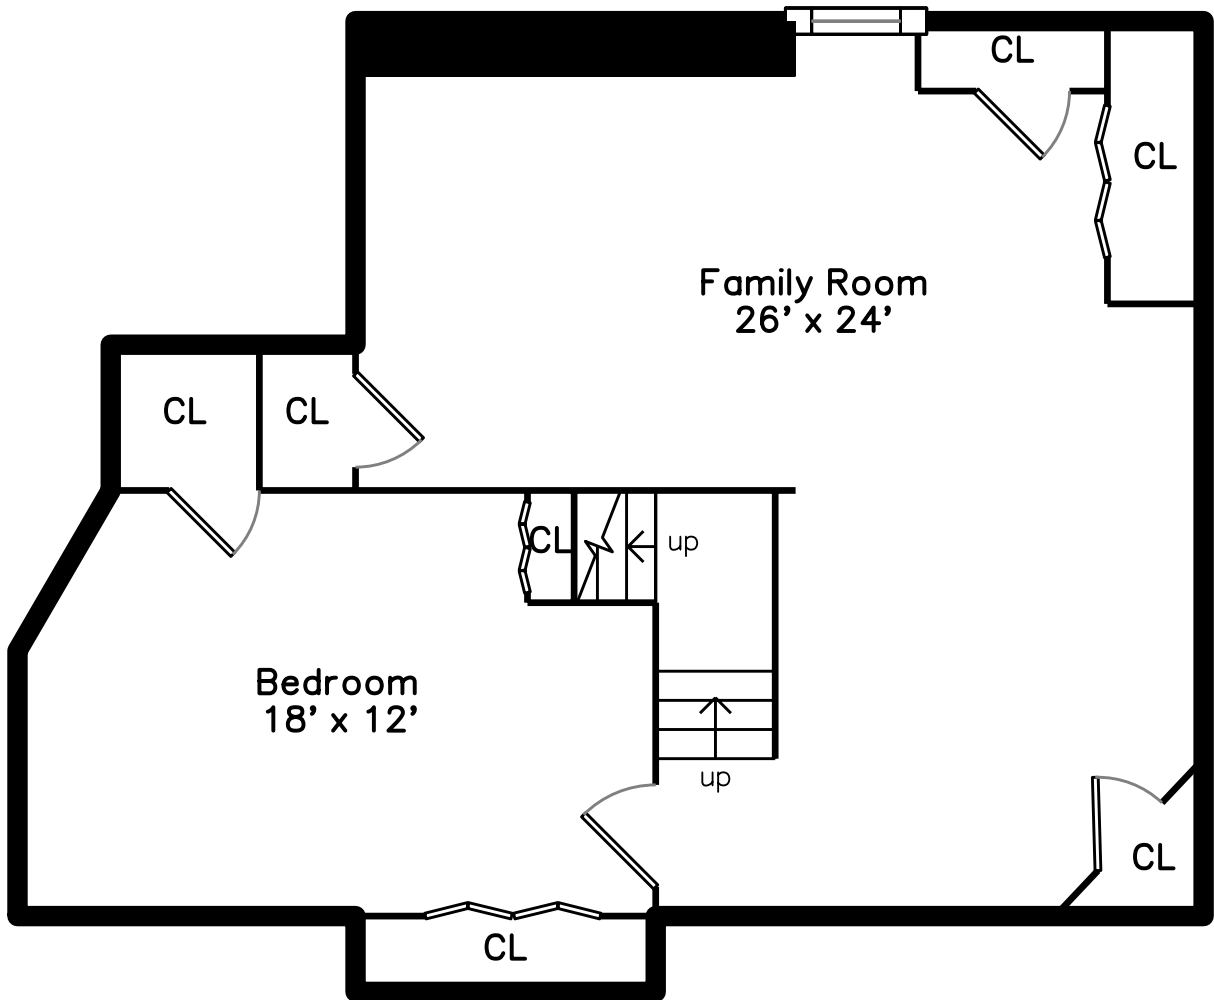

Upper

Main

Lower

155 Forest Street
Franklin, MA 02038

PicturePlan by  vis-home

Measurements may not be 100% accurate.
Floor plans are provided for convenience only.
Room sizes are not used to calculate area.

Upper

Main

Lower

Outside

Outside

Outside

Back

Back

Living Room

Living Room

Living Room

Living Room

Dining Room

Dining Room

Dining Room

Dining Room

Office

Office

Office

Office

Bathroom

Deck

Deck

Bedroom