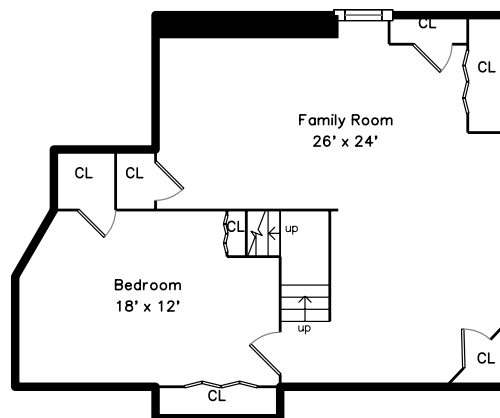

Upper

Main

Lower

155 Forest Street
Franklin, MA 02038

PicturePlan by  vis-home

Measurements may not be 100% accurate.
Floor plans are provided for convenience only.
Room sizes are not used to calculate area.

Upper

Main

Lower

Outside

Outside

Outside

Back

Back

Living Room

Living Room

Living Room

Living Room

Dining Room

Dining Room

Dining Room

Dining Room

Office

Office

Office

Office

Bathroom

Deck

Deck

Bedroom