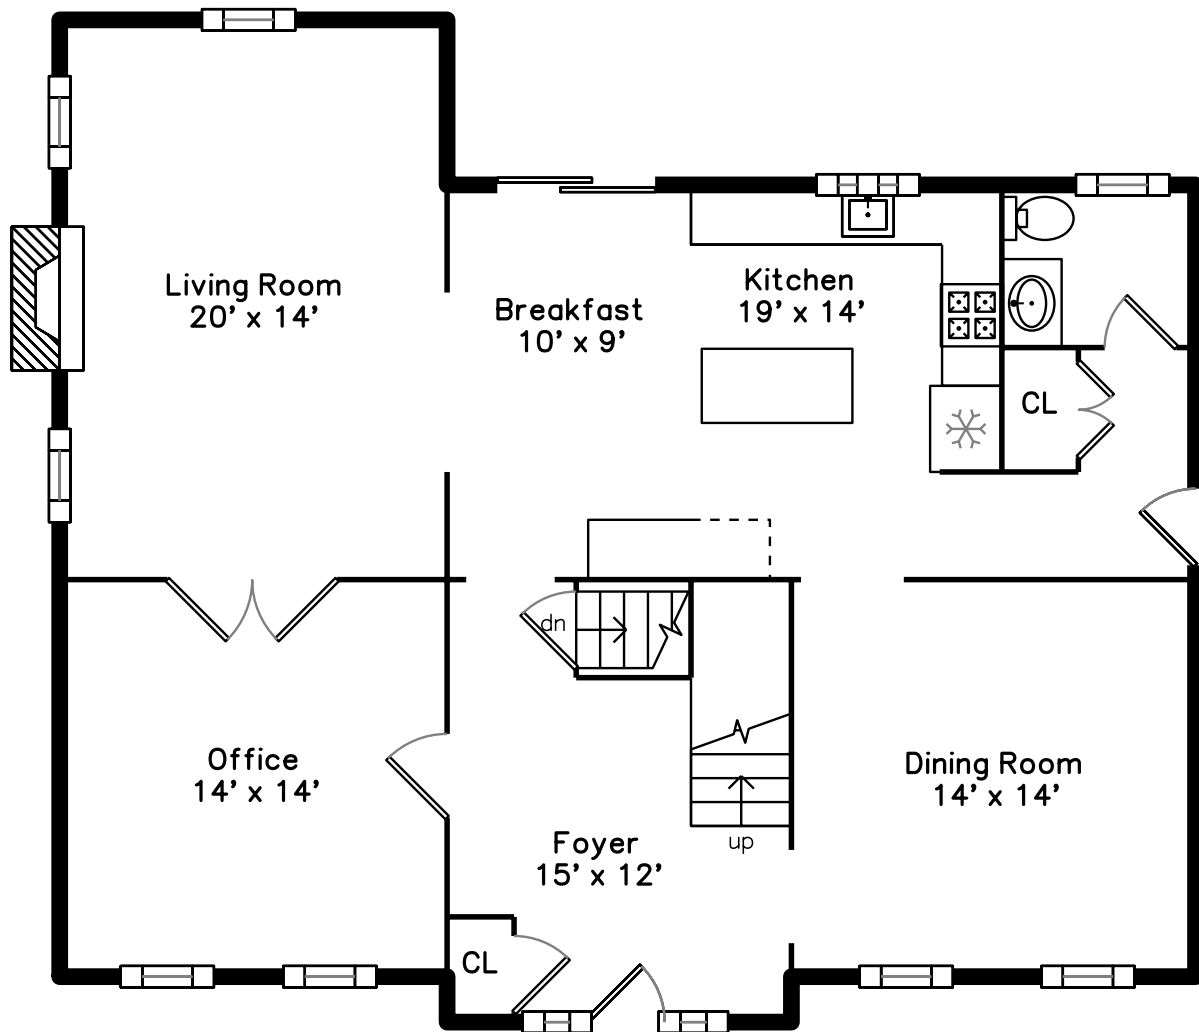

Upper

Main

Lower

155 Forest Street
Franklin, MA 02038

PicturePlan by  vis-home

Measurements may not be 100% accurate.
Floor plans are provided for convenience only.
Room sizes are not used to calculate area.

Upper

Main

Lower

Outside

Outside

Outside

Back

Back

Living Room

Living Room

Living Room

Living Room

Dining Room

Dining Room

Dining Room

Dining Room

Office

Office

Office

Office

Bathroom

Deck

Deck

Bedroom