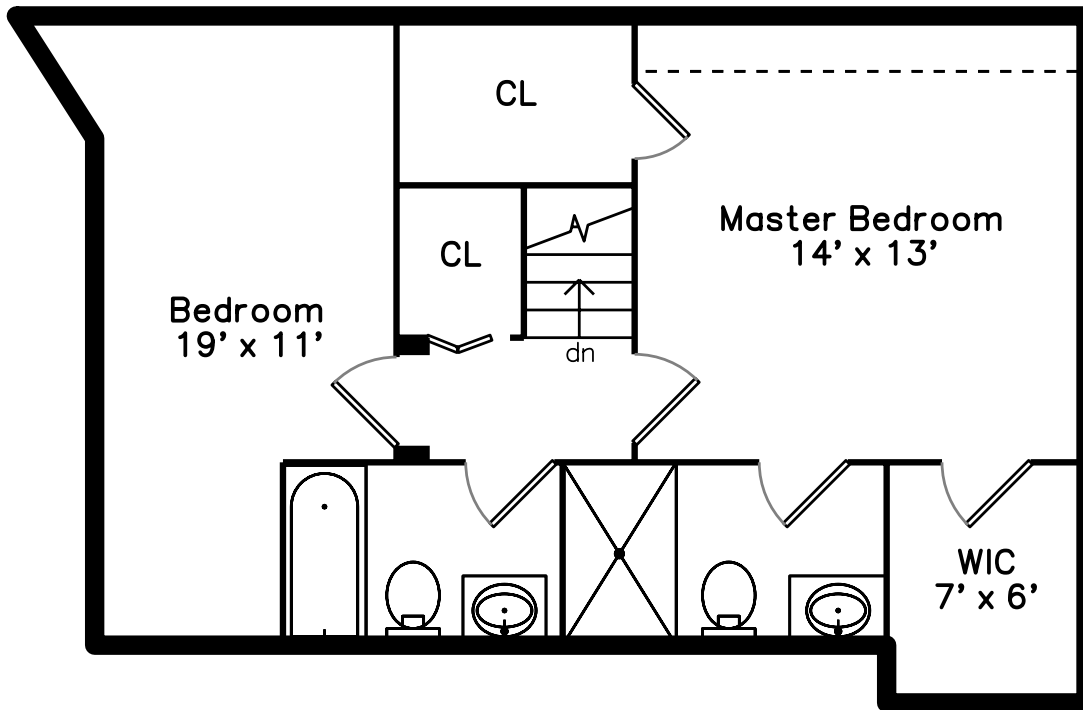

Upper

Main

106 13th Street 314
Boston, MA 02129

Floor Plan by  vis-home

Measurements may not be 100% accurate.
Floor plans are provided for convenience only.
Room sizes are not used to calculate area.

Upper