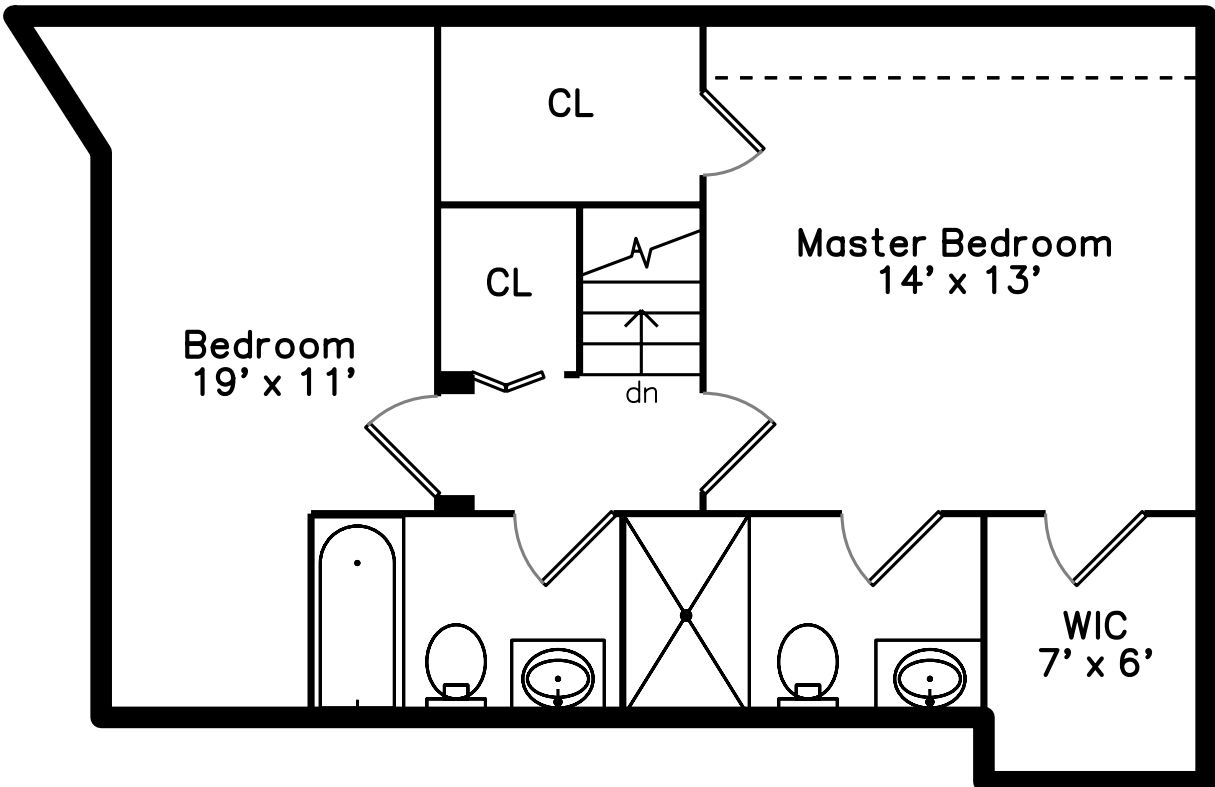

Upper

Main

106 13th Street 314
Boston, MA 02129

Floor Plan by  vis-home

Measurements may not be 100% accurate.
Floor plans are provided for convenience only.
Room sizes are not used to calculate area.

Upper