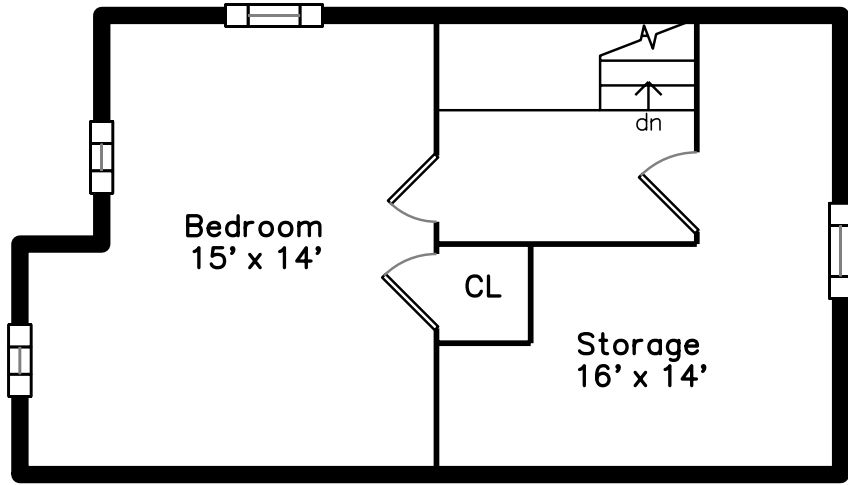

Top

Upper

Main

21 Edge Hill Street
Boston, MA 02130

PicturePlan by  vis-home

Measurements may not be 100% accurate.
Floor plans are provided for convenience only.
Room sizes are not used to calculate area.

Top

Bedroom
15' x 14'

CL

Storage
16' x 14'

dn

Upper

Main

Outside

Outside

Back

Back

Back

Living Room

Living Room

Living Room

Dining Room

Bedroom