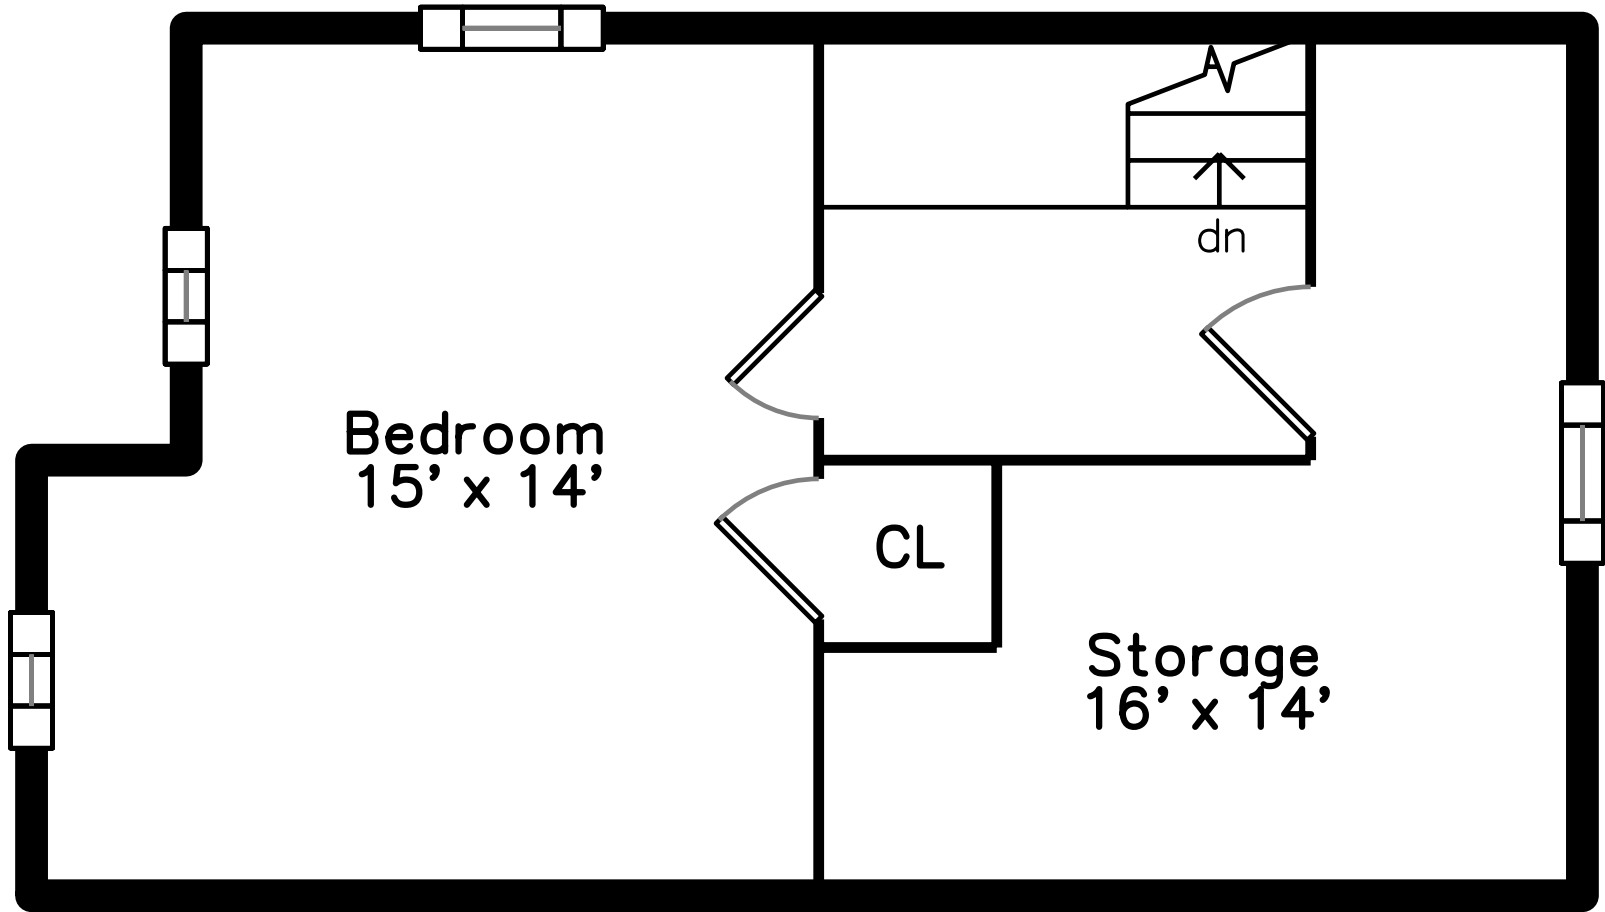

Top

Upper

Main

21 Edge Hill Street
Boston, MA 02130

PicturePlan by  vis-home

Measurements may not be 100% accurate.
Floor plans are provided for convenience only.
Room sizes are not used to calculate area.

Top

Bedroom
15' x 14'

CL

Storage
16' x 14'

dn

Upper

Main

Outside

Outside

Back

Back

Back

Living Room

Living Room

Living Room

Dining Room

Bedroom