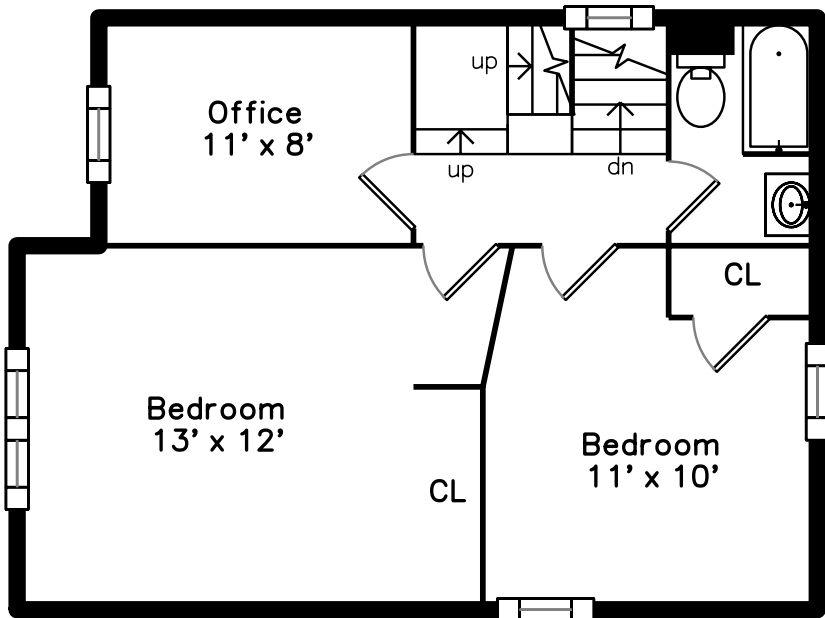

Top

Upper

Main

21 Edge Hill Street
Boston, MA 02130

PicturePlan by  vis-home

Measurements may not be 100% accurate.
Floor plans are provided for convenience only.
Room sizes are not used to calculate area.

Top

Bedroom
15' x 14'

CL

Storage
16' x 14'

dn

Upper

Main

Outside

Outside

Back

Back

Back

Living Room

Living Room

Living Room

Dining Room

Bedroom