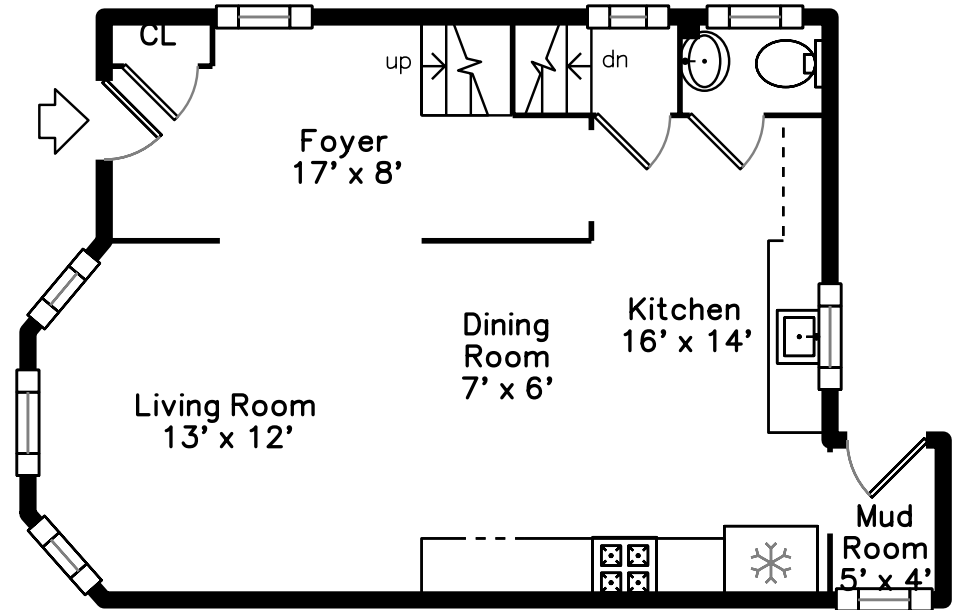

Top

Upper

Main

21 Edge Hill Street
Boston, MA 02130

PicturePlan by  vis-home

Measurements may not be 100% accurate.
Floor plans are provided for convenience only.
Room sizes are not used to calculate area.

Top

Bedroom
15' x 14'

CL

Storage
16' x 14'

dn

Upper

Main

Outside

Outside

Back

Back

Back

Living Room

Living Room

Living Room

Dining Room

Bedroom