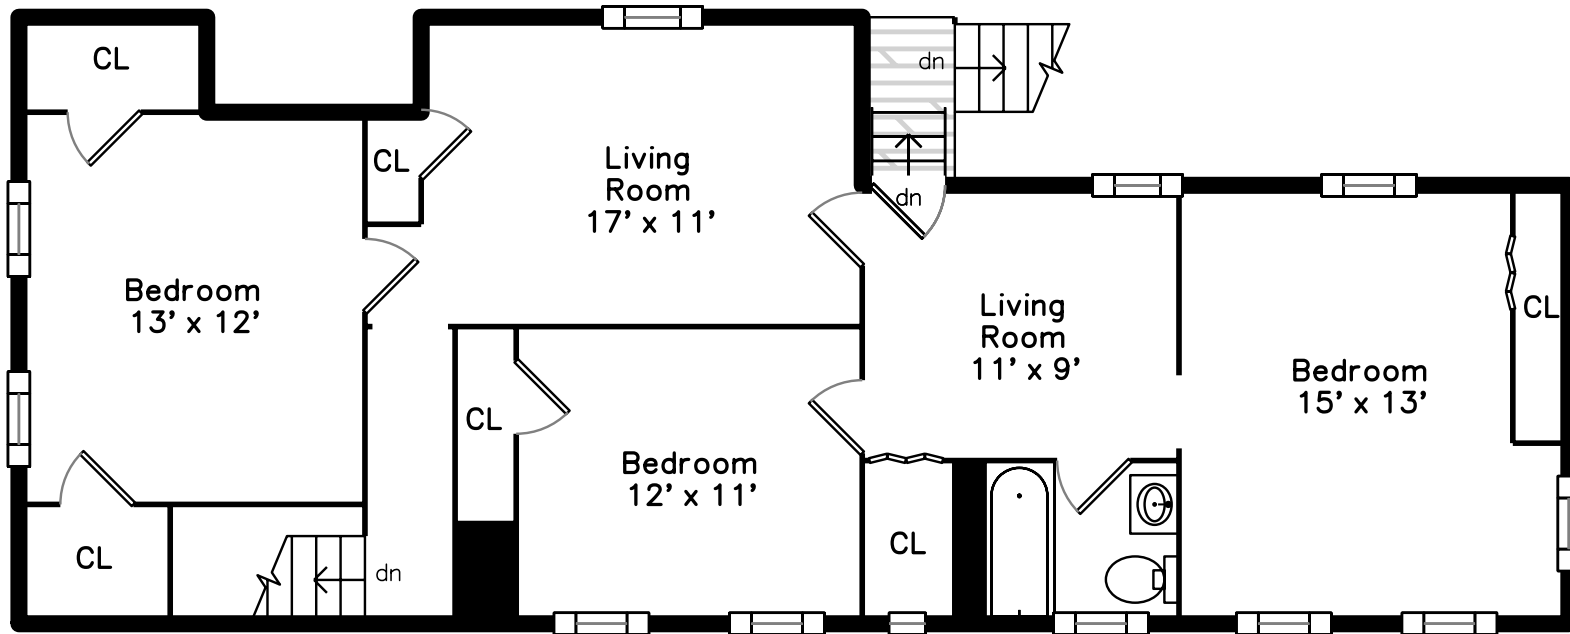

Upper

Main

140 Clifton Avenue
Brockton, MA 02301

PicturePlan by  vis-home

Measurements may not be 100% accurate.
Floor plans are provided for convenience only.
Room sizes are not used to calculate area.

Upper

Main

Outside

Outside

Outside

Foyer

Living Room

Living Room

Living Room

Living Room

Kitchen

Kitchen

Kitchen

Kitchen

Bedroom

Bedroom

Bedroom

Bedroom

Bedroom

Bedroom

Bedroom

Bedroom

Bedroom

Bedroom

Bedroom