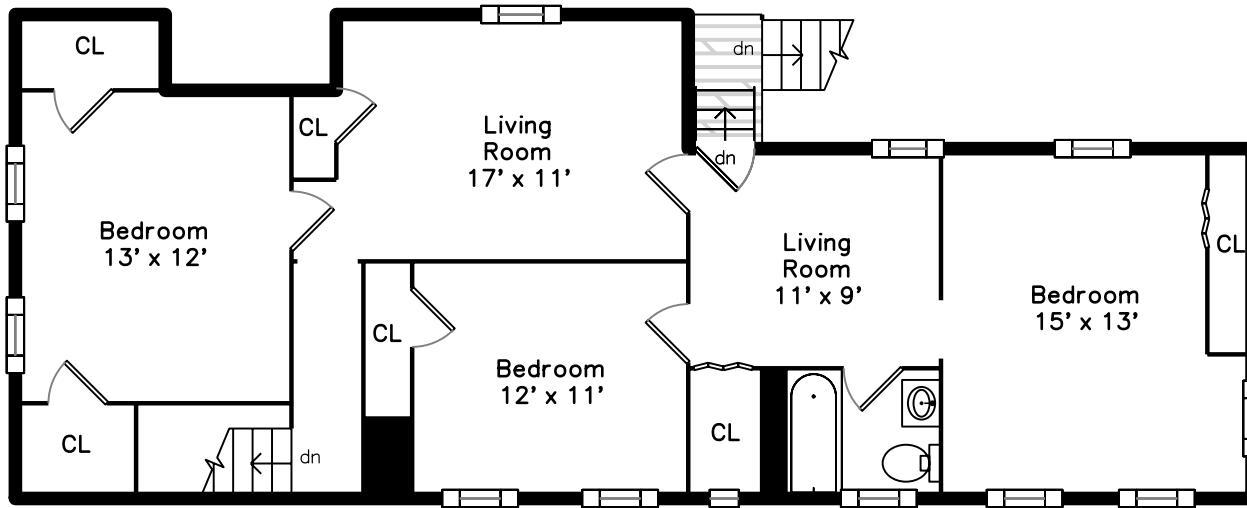

Upper

Main

140 Clifton Avenue
Brockton, MA 02301

PicturePlan by  vis-home

Measurements may not be 100% accurate.
Floor plans are provided for convenience only.
Room sizes are not used to calculate area.

Upper

Main

Outside

Outside

Outside

Foyer

Living Room

Living Room

Living Room

Living Room

Kitchen

Kitchen

Kitchen

Kitchen

Bedroom

Bedroom

Bedroom

Bedroom

Bedroom

Bedroom

Bedroom

Bedroom

Bedroom

Bedroom

Bedroom