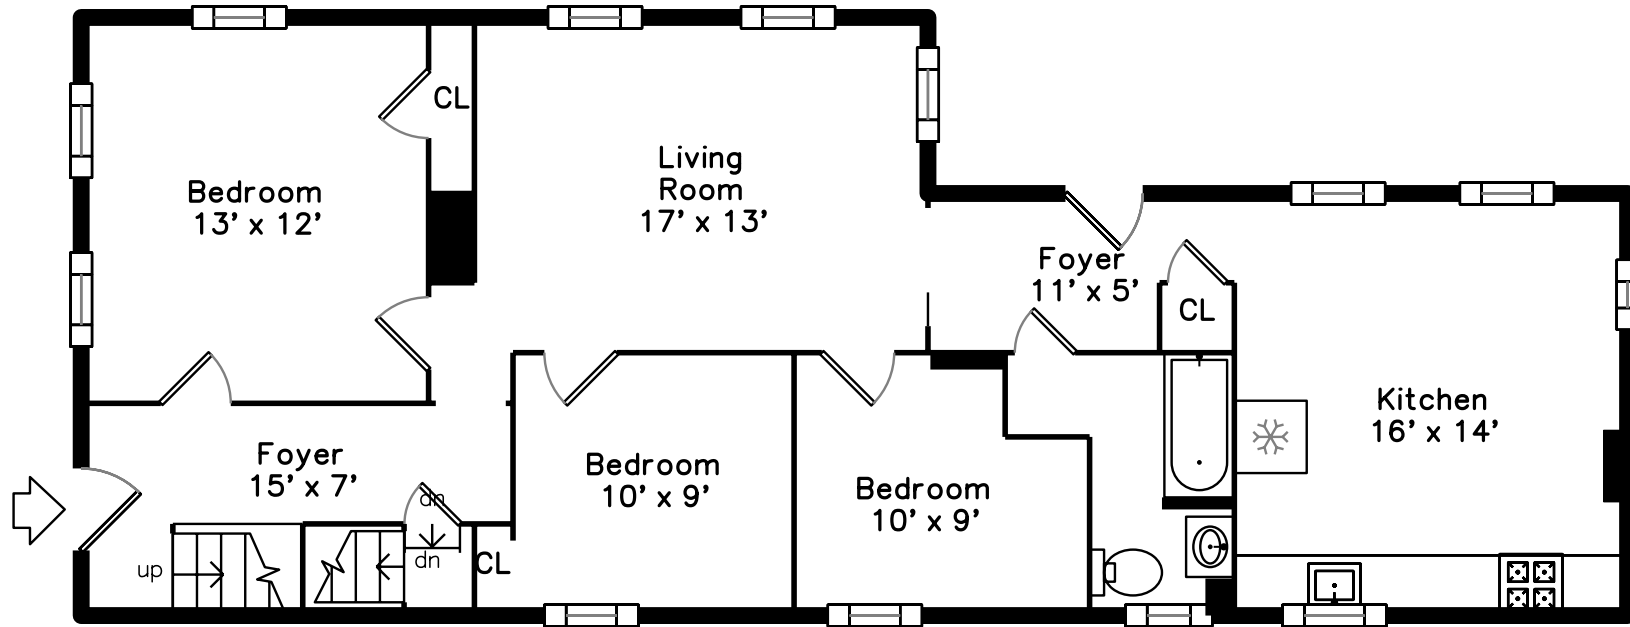

Upper

Main

140 Clifton Avenue
Brockton, MA 02301

PicturePlan by  vis-home

Measurements may not be 100% accurate.
Floor plans are provided for convenience only.
Room sizes are not used to calculate area.

Upper

Main

Outside

Outside

Outside

Foyer

Living Room

Living Room

Living Room

Living Room

Kitchen

Kitchen

Kitchen

Kitchen

Bedroom

Bedroom

Bedroom

Bedroom

Bedroom

Bedroom

Bedroom

Bedroom

Bedroom

Bedroom

Bedroom