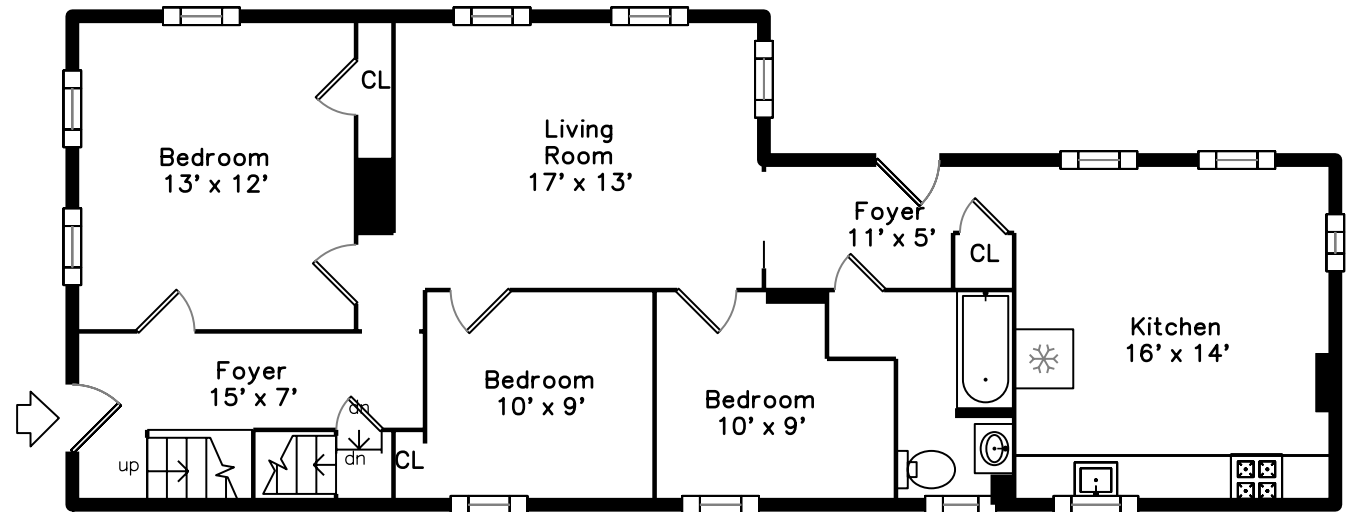

Upper

Main

140 Clifton Avenue
Brockton, MA 02301

PicturePlan by  vis-home

Measurements may not be 100% accurate.
Floor plans are provided for convenience only.
Room sizes are not used to calculate area.

Upper

Main

Outside

Outside

Outside

Foyer

Living Room

Living Room

Living Room

Living Room

Kitchen

Kitchen

Kitchen

Kitchen

Bedroom

Bedroom

Bedroom

Bedroom

Bedroom

Bedroom

Bedroom

Bedroom

Bedroom

Bedroom

Bedroom