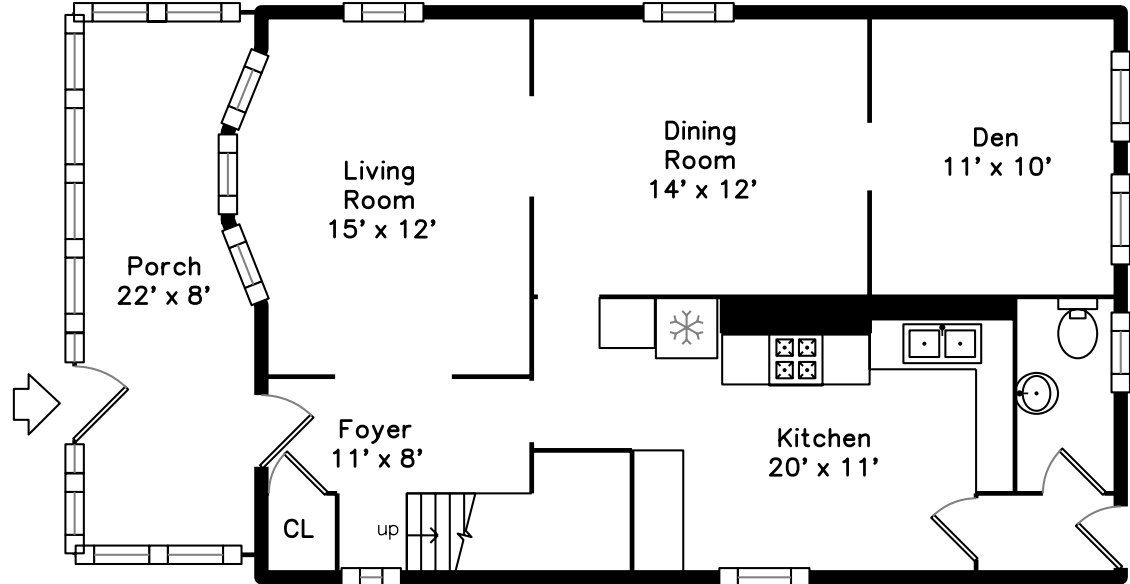

## Upper

## Main

22 Laurel Avenue  
Waltham, MA 02453

PicturePlan by  vis-home

Measurements may not be 100% accurate.  
Floor plans are provided for convenience only.  
Room sizes are not used to calculate area.

# Upper

Living Room

Dining Room

Bedroom