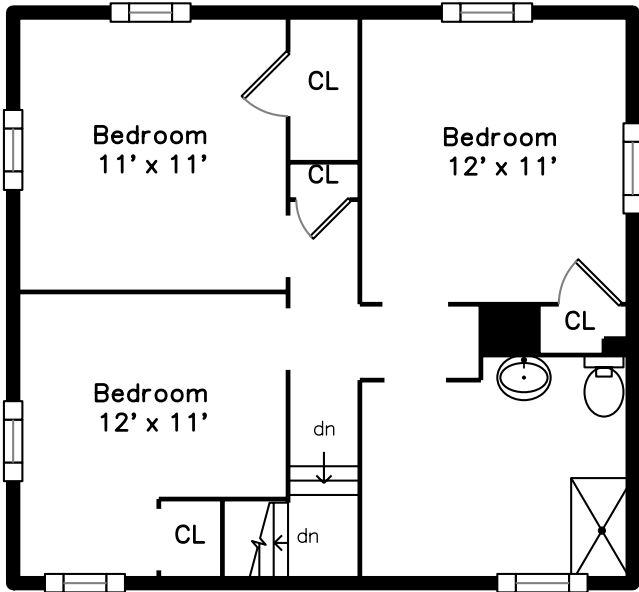

## Upper

## Main

22 Laurel Avenue  
Waltham, MA 02453

PicturePlan by  vis-home

Measurements may not be 100% accurate.  
Floor plans are provided for convenience only.  
Room sizes are not used to calculate area.

# Upper

Living Room

Dining Room

Bedroom