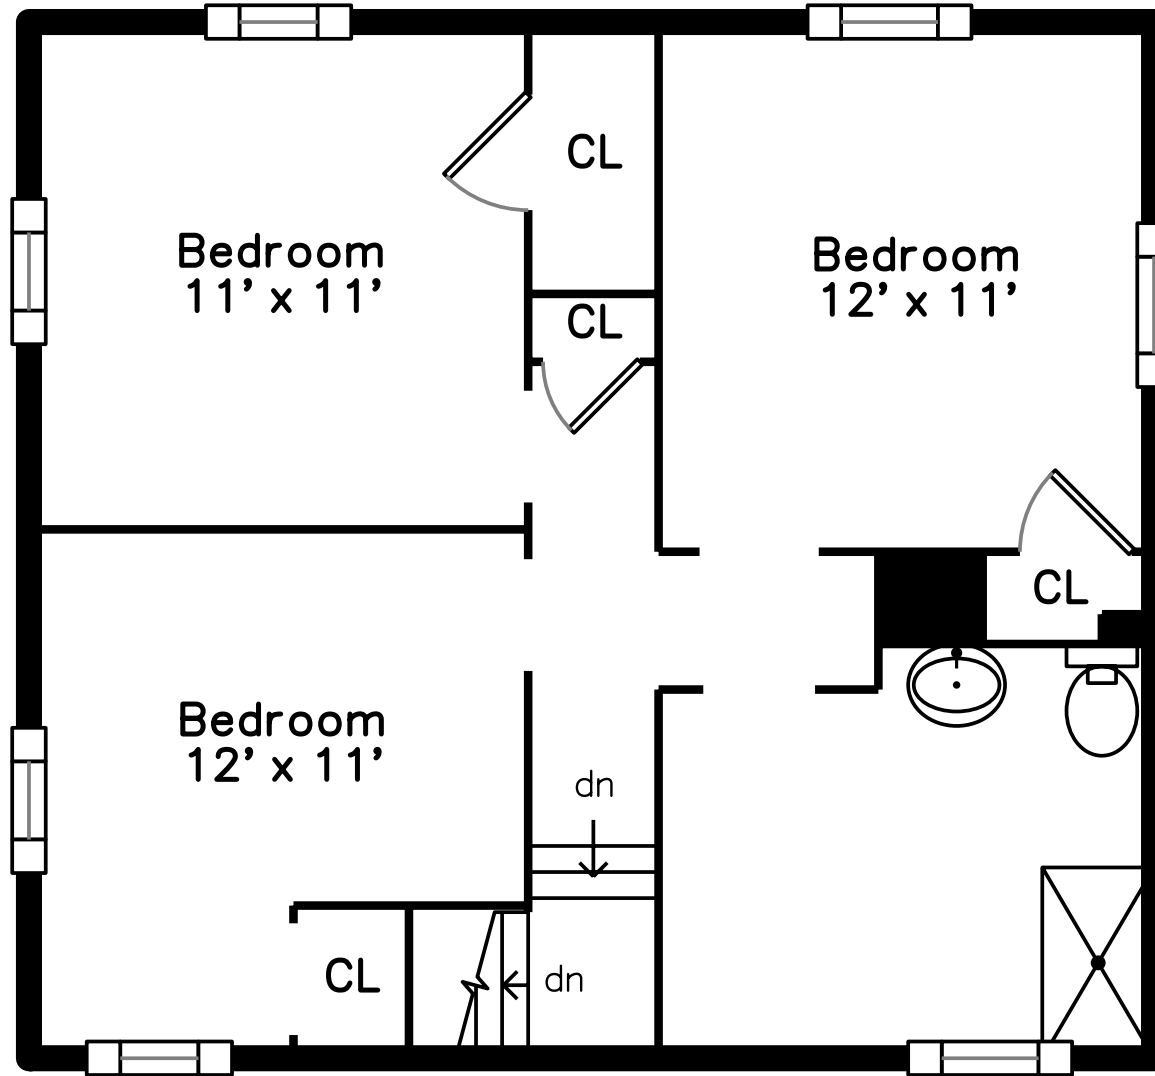

## Main

22 Laurel Avenue  
Waltham, MA 02453

PicturePlan by  vis-home

Measurements may not be 100% accurate.  
Floor plans are provided for convenience only.  
Room sizes are not used to calculate area.

# Upper

# Main

Outside

Outside

Outside

Outside

Outside

Foyer

Living Room

Living Room

Dining Room

Bedroom