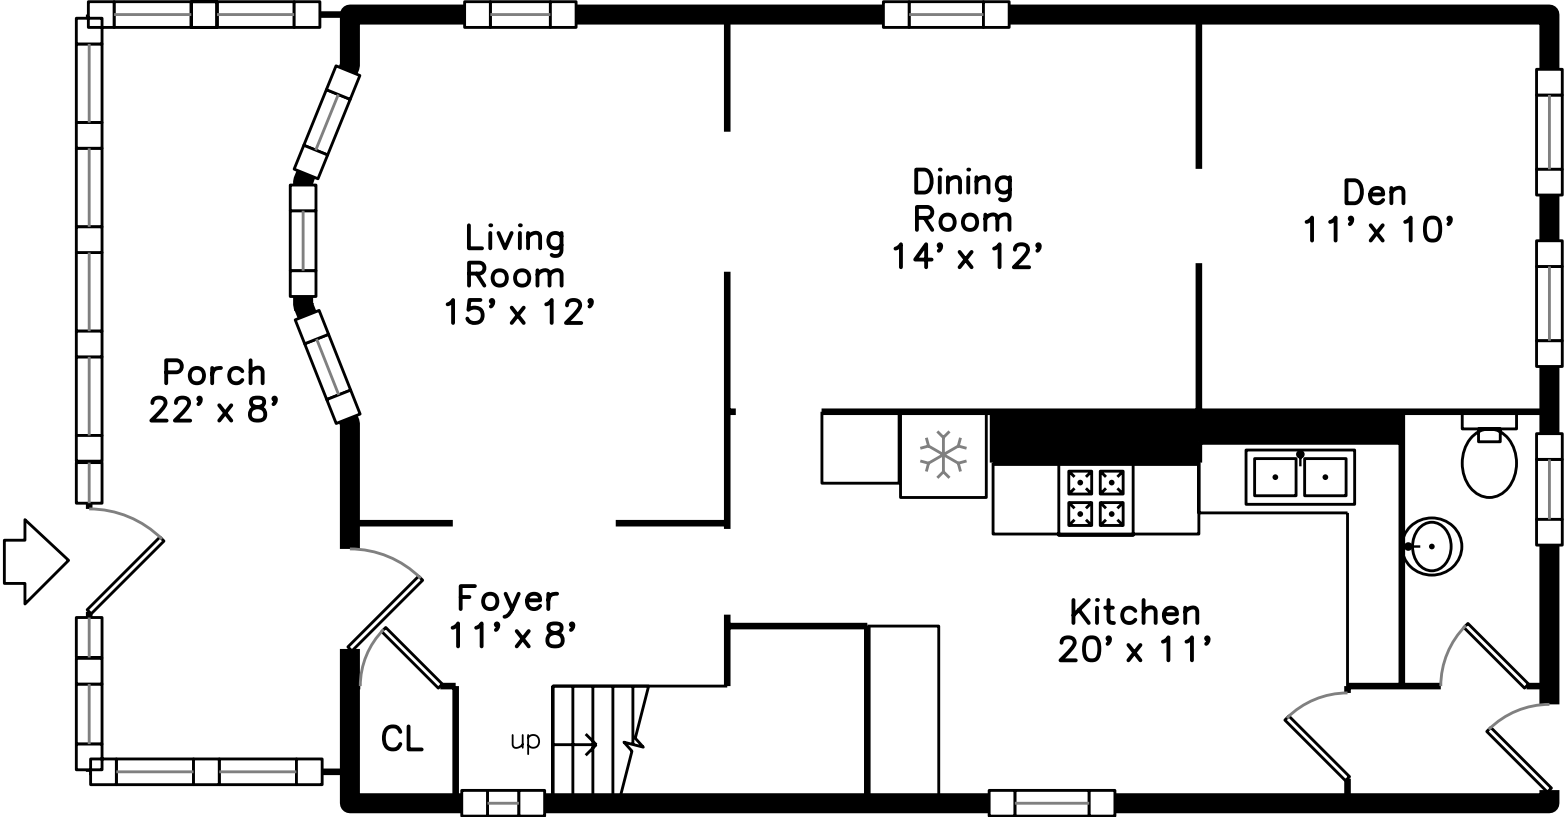

## Main

22 Laurel Avenue  
Waltham, MA 02453

PicturePlan by  vis-home

Measurements may not be 100% accurate.  
Floor plans are provided for convenience only.  
Room sizes are not used to calculate area.

# Upper

# Main

Outside

Outside

Outside

Outside

Outside

Foyer

Living Room

Living Room

Dining Room

Bedroom