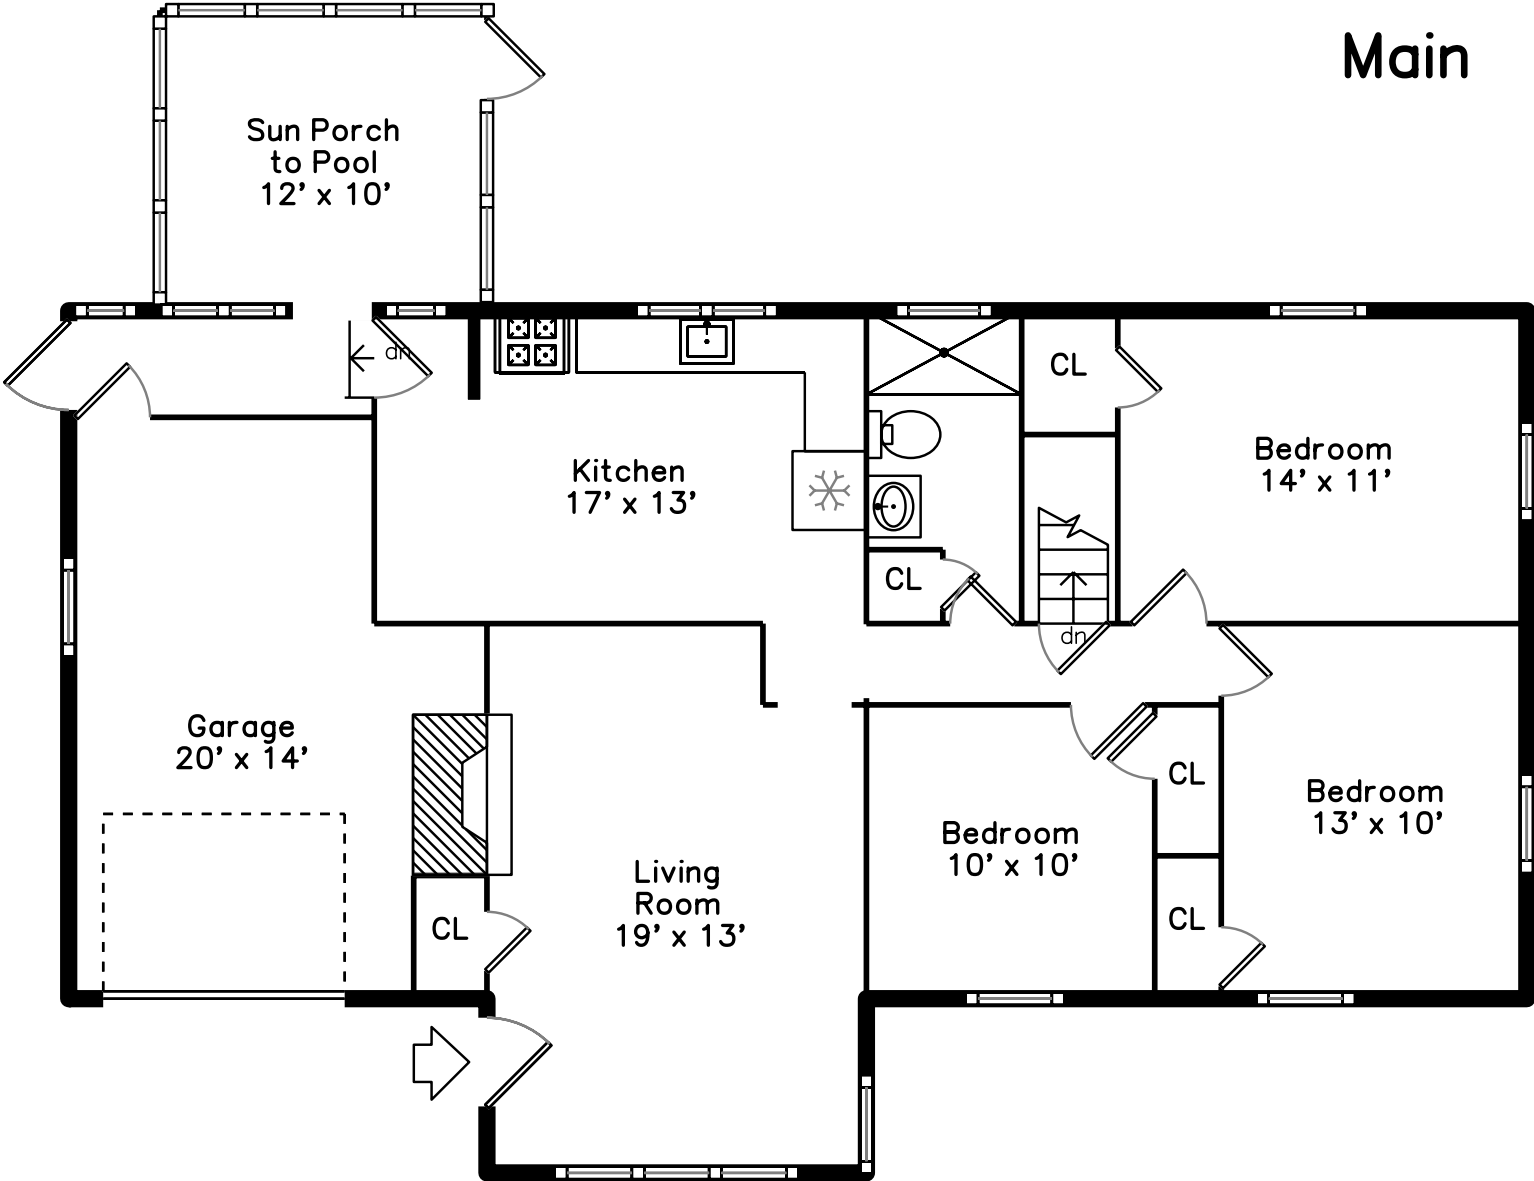

Main

Basement

537 Winter Street
Framingham, MA 01702

PicturePlan by  vis-home

Measurements may not be 100% accurate.
Floor plans are provided for convenience only.
Room sizes are not used to calculate area.

Main

Basement

Outside

Outside

Living Room

Living Room

Kitchen

Kitchen

Kitchen

Kitchen

Bedroom

Bedroom

Bedroom

Bedroom

Bathroom

Sun Porch to Pool

Sun Porch to Pool