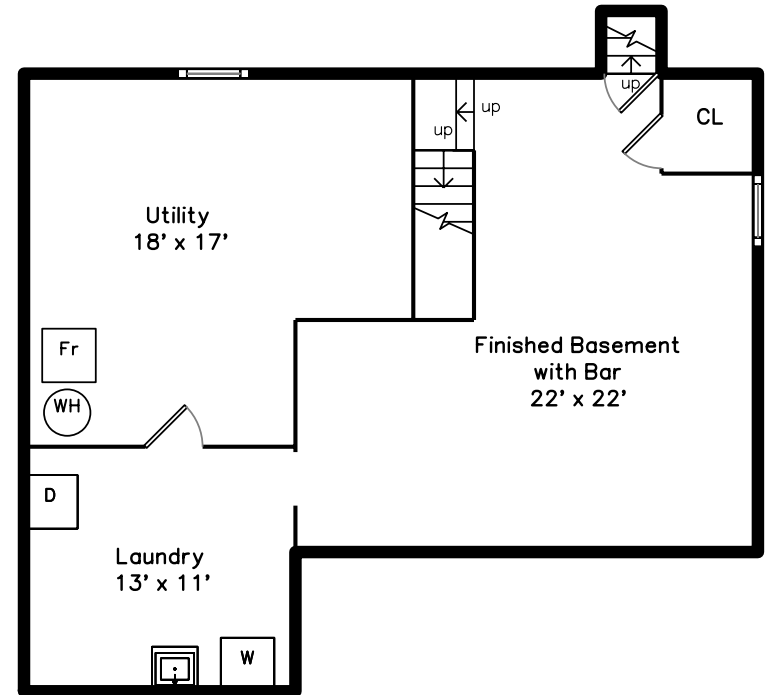

Main

Basement

537 Winter Street
Framingham, MA 01702

PicturePlan by  vis-home

Measurements may not be 100% accurate.
Floor plans are provided for convenience only.
Room sizes are not used to calculate area.

Main

Basement

Outside

Outside

Living Room

Living Room

Kitchen

Kitchen

Kitchen

Kitchen

Bedroom

Bedroom

Bedroom

Bedroom

Bathroom

Sun Porch to Pool

Sun Porch to Pool