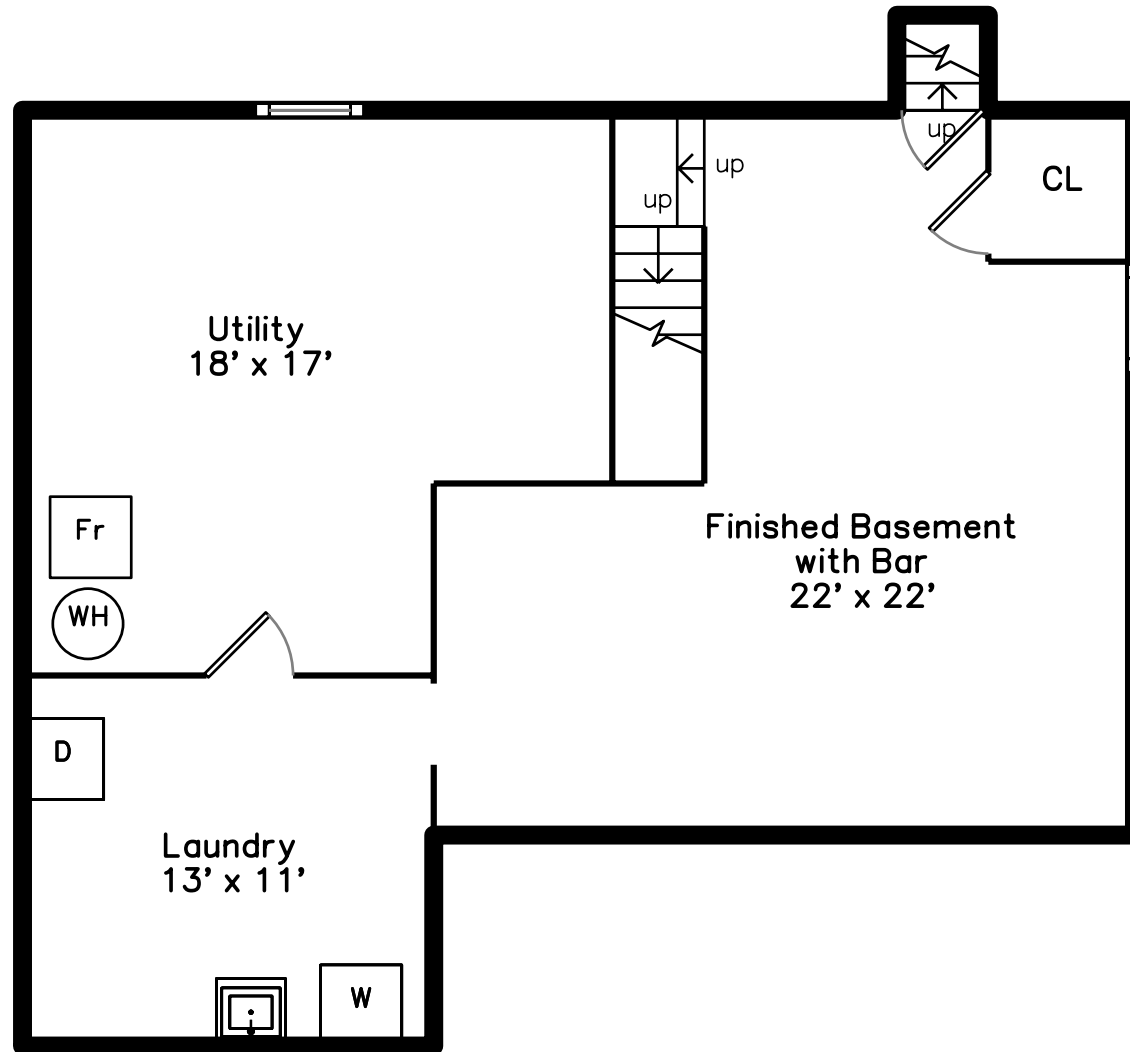

Main

Basement

537 Winter Street
Framingham, MA 01702

PicturePlan by  vis-home

Measurements may not be 100% accurate.
Floor plans are provided for convenience only.
Room sizes are not used to calculate area.

Main

Basement

Outside

Outside

Living Room

Living Room

Kitchen

Kitchen

Kitchen

Kitchen

Bedroom

Bedroom

Bedroom

Bedroom

Bathroom

Sun Porch to Pool

Sun Porch to Pool