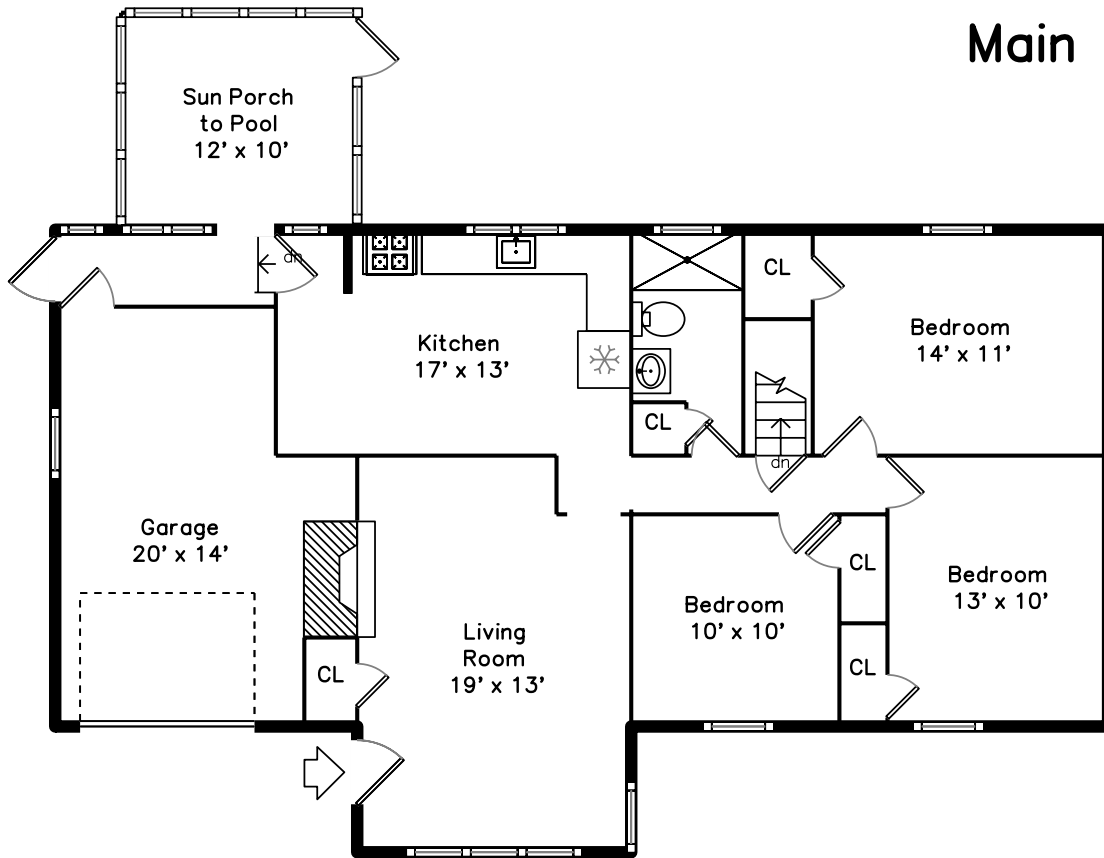

Main

Basement

537 Winter Street
Framingham, MA 01702

PicturePlan by  vis-home

Measurements may not be 100% accurate.
Floor plans are provided for convenience only.
Room sizes are not used to calculate area.

Main

Basement

Outside

Outside

Living Room

Living Room

Kitchen

Kitchen

Kitchen

Kitchen

Bedroom

Bedroom

Bedroom

Bedroom

Bathroom

Sun Porch to Pool

Sun Porch to Pool