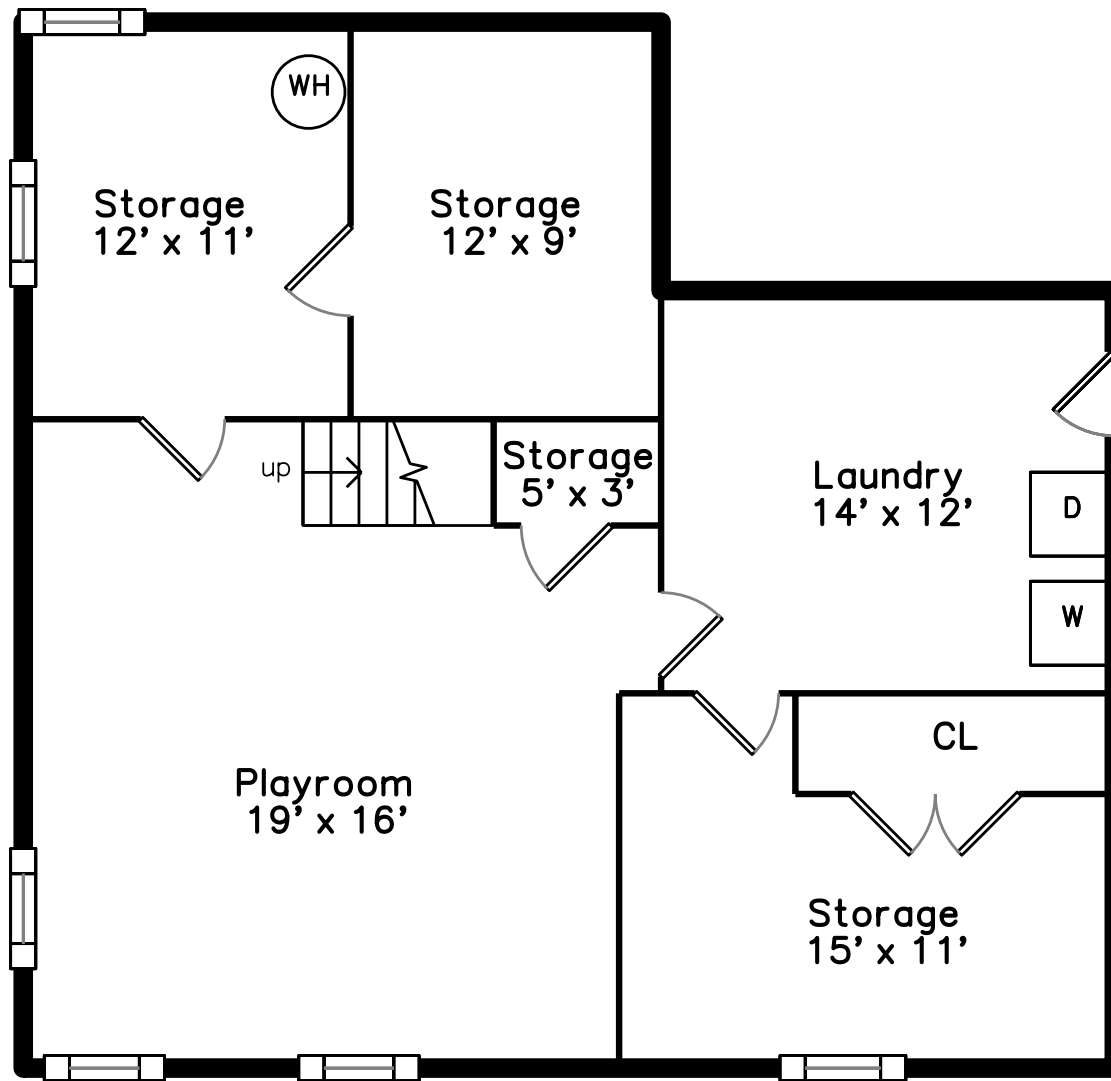

Upper

Lower

Main

316 Russett Road
Brookline, MA 02467

PicturePlan by vis-home

Measurements may not be 100% accurate.
Floor plans are provided for convenience only.
Room sizes are not used to calculate area.

Upper

Main

Lower

Outside

Outside

Living Room

Living Room

Living Room

Dining Room

Dining Room

Dining Room

Kitchen

Kitchen

Kitchen

Breakfast

Den

Bathroom

Foyer

Hall

Master Bedroom

Master Bedroom

Master Bedroom

Bedroom

Bedroom