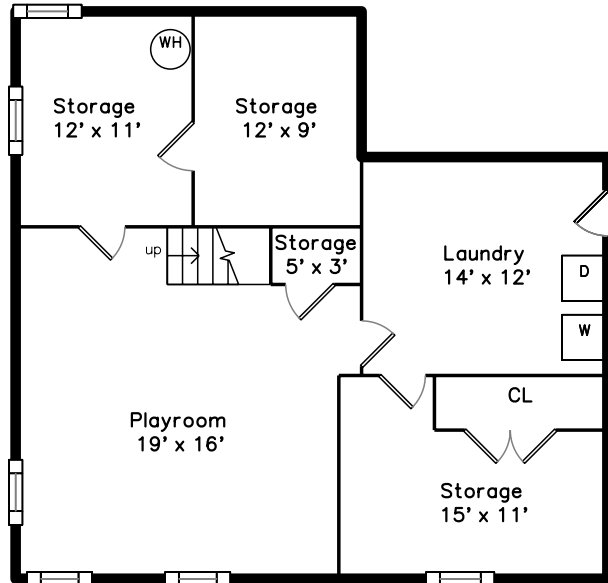

Upper

Lower

Main

316 Russett Road
Brookline, MA 02467

PicturePlan by vis-home

Measurements may not be 100% accurate.
Floor plans are provided for convenience only.
Room sizes are not used to calculate area.

Upper

Main

Lower

Outside

Outside

Living Room

Living Room

Living Room

Dining Room

Dining Room

Dining Room

Kitchen

Kitchen

Kitchen

Breakfast

Den

Bathroom

Foyer

Hall

Master Bedroom

Master Bedroom

Master Bedroom

Bedroom

Bedroom