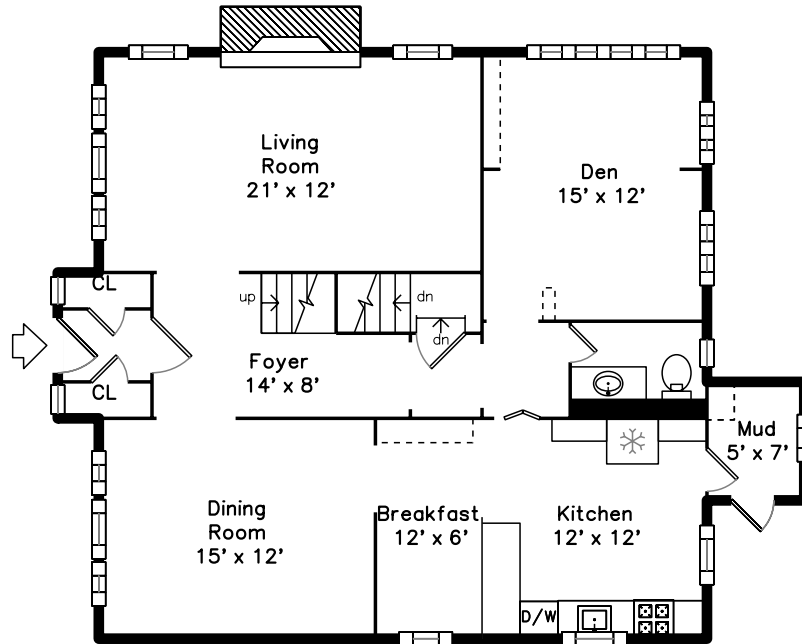

Upper

Lower

Main

316 Russett Road
Brookline, MA 02467

PicturePlan by vis-home

Measurements may not be 100% accurate.
Floor plans are provided for convenience only.
Room sizes are not used to calculate area.

Upper

Main

Lower

Outside

Outside

Living Room

Living Room

Living Room

Dining Room

Dining Room

Dining Room

Kitchen

Kitchen

Kitchen

Breakfast

Den

Bathroom

Foyer

Hall

Master Bedroom

Master Bedroom

Master Bedroom

Bedroom

Bedroom