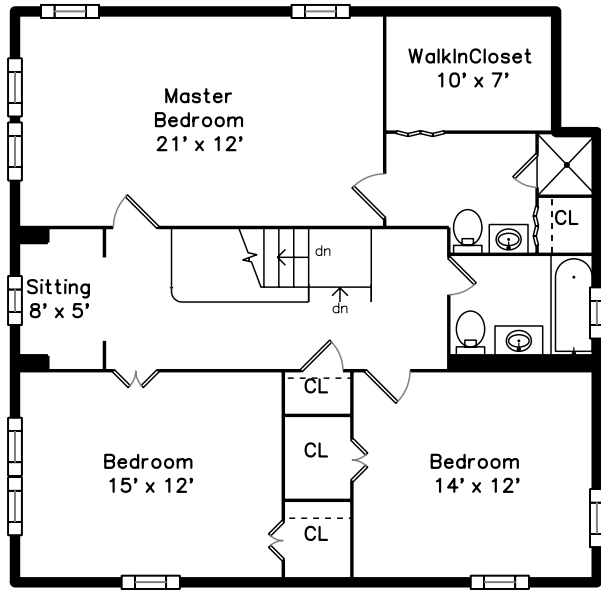

Upper

Lower

Main

316 Russett Road
Brookline, MA 02467

PicturePlan by vis-home

Measurements may not be 100% accurate.
Floor plans are provided for convenience only.
Room sizes are not used to calculate area.

Upper

Main

Lower

Outside

Outside

Living Room

Living Room

Living Room

Bathroom

Foyer

Hall

Master Bedroom

Master Bedroom

Master Bedroom

Bedroom

Bedroom

Bedroom

Bedroom

Sitting

Master Bathroom

Master Bathroom

Bathroom

Playroom

Outside