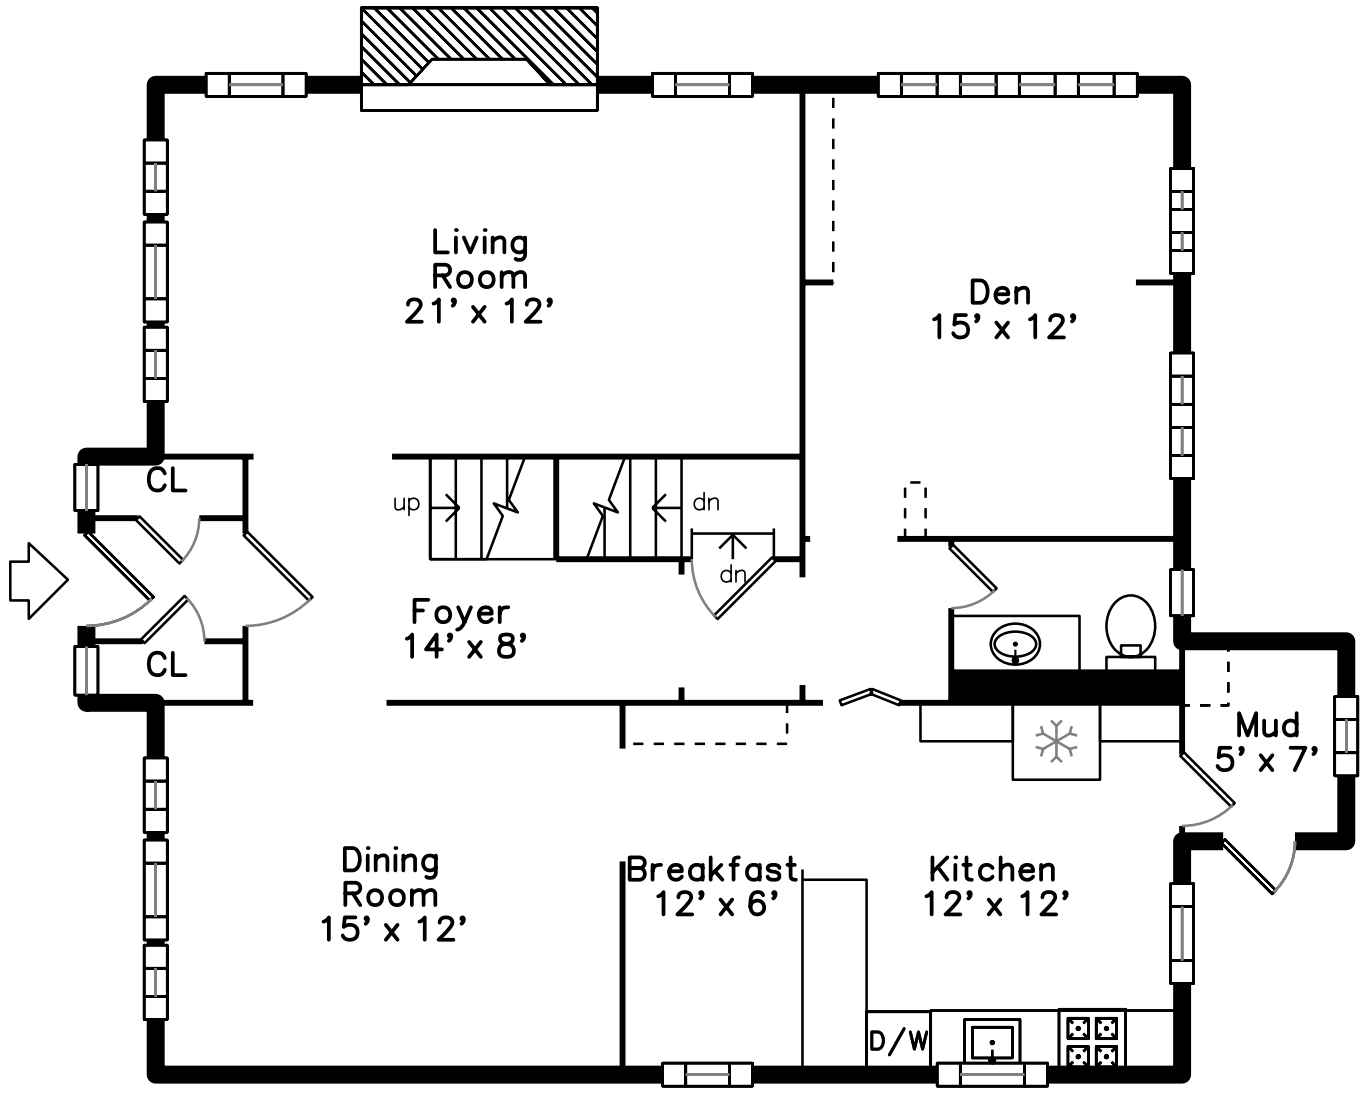

Upper

Lower

Main

316 Russett Road
Brookline, MA 02467

PicturePlan by vis-home

Measurements may not be 100% accurate.
Floor plans are provided for convenience only.
Room sizes are not used to calculate area.

Upper

Main

Lower

Outside

Outside

Living Room

Living Room

Living Room

Dining Room

Dining Room

Dining Room

Kitchen

Kitchen

Kitchen

Breakfast

Den

Bathroom

Foyer

Hall

Master Bedroom

Master Bedroom

Master Bedroom

Bedroom

Bedroom