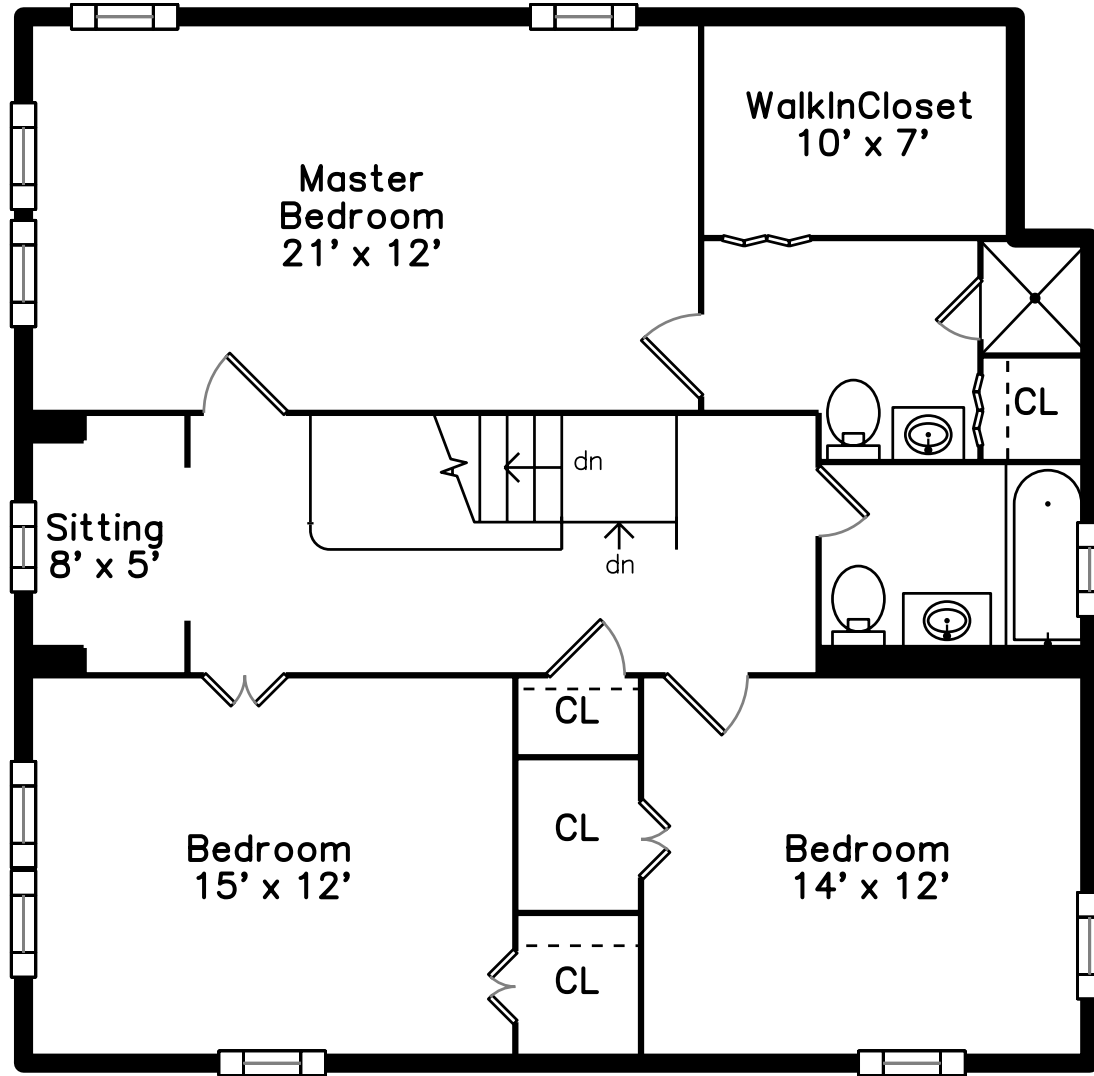

Upper

Lower

Main

316 Russett Road
Brookline, MA 02467

PicturePlan by vis-home

Measurements may not be 100% accurate.
Floor plans are provided for convenience only.
Room sizes are not used to calculate area.

Upper

Main

Lower

Outside

Outside

Living Room

Living Room

Living Room

Bathroom

Foyer

Hall

Master Bedroom

Master Bedroom

Master Bedroom

Bedroom

Bedroom

Bedroom

Bedroom

Sitting

Master Bathroom

Master Bathroom

Bathroom

Playroom

Outside