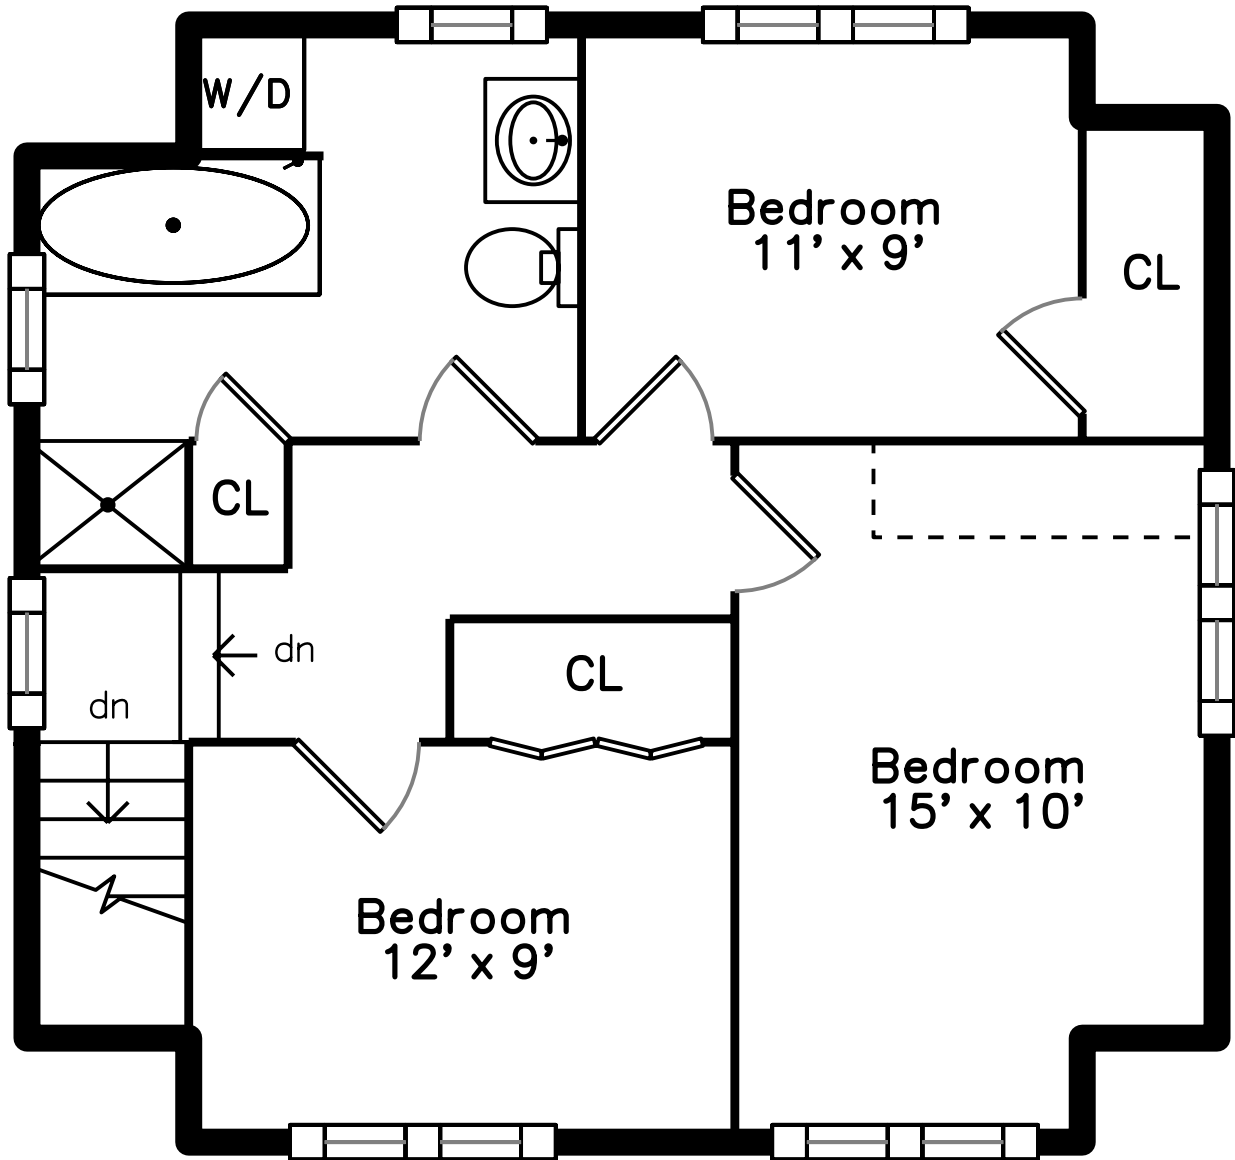

# Main

**1293 Pleasant Street  
Worcester, MA 01602**

PicturePlan by  vis-home

Measurements may not be 100% accurate.  
Floor plans are provided for convenience only.  
Room sizes are not used to calculate area.

# Upper

# Main

Outside

Outside

Living Room

Living Room

Living Room

Dining Room

Dining Room

Bedroom

Bathroom

Bathroom

Bathroom

Deck

Deck

Back

Back