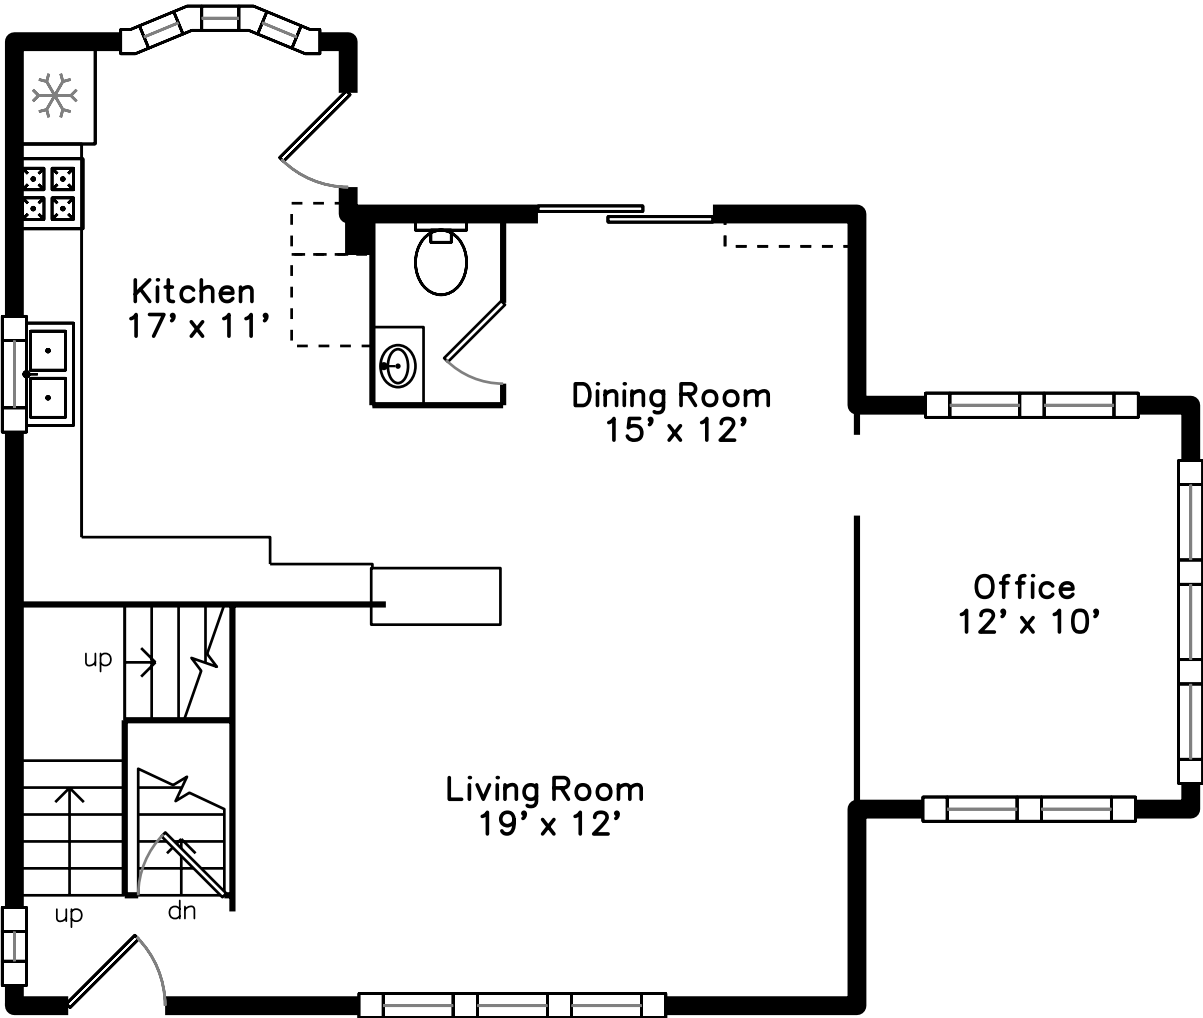

# Main

**1293 Pleasant Street  
Worcester, MA 01602**

PicturePlan by  vis-home

Measurements may not be 100% accurate.  
Floor plans are provided for convenience only.  
Room sizes are not used to calculate area.

# Upper

# Main

Outside

Outside

Living Room

Living Room

Living Room

Dining Room

Dining Room

Dining Room

Kitchen

Kitchen

Kitchen

Kitchen

Kitchen

Office

Office