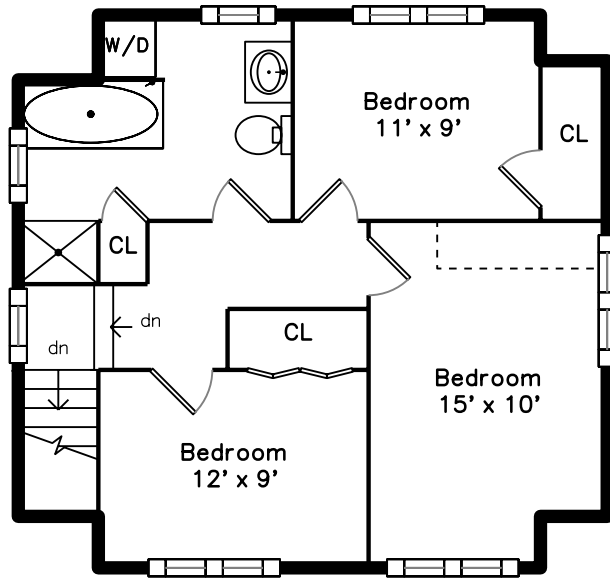

# Upper

# Main

**1293 Pleasant Street  
Worcester, MA 01602**

PicturePlan by  vis-home

Measurements may not be 100% accurate.  
Floor plans are provided for convenience only.  
Room sizes are not used to calculate area.

# Main

Outside

Outside

Living Room

Living Room

Living Room

Dining Room

Dining Room