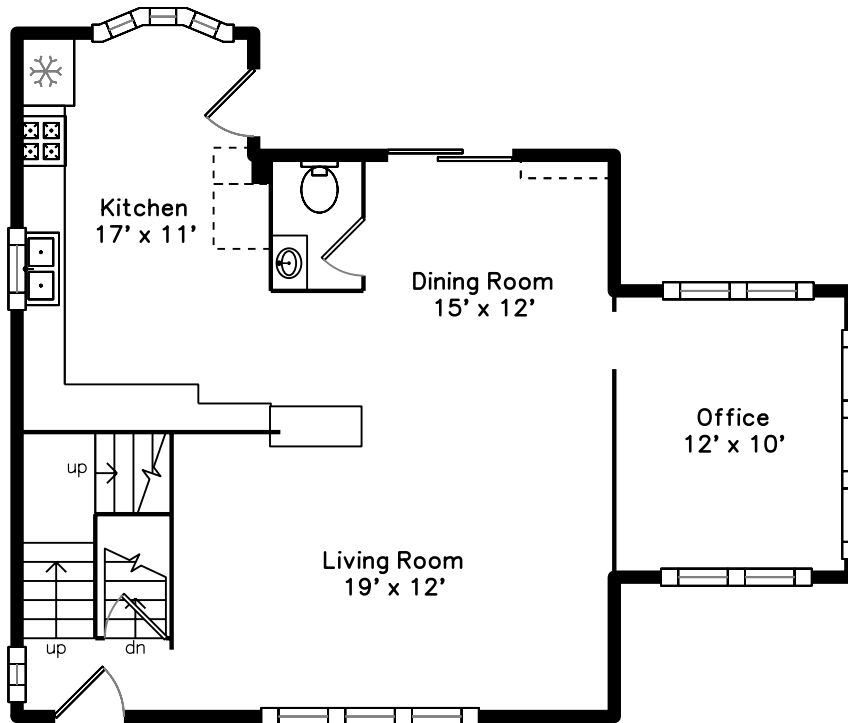

# Upper

# Main

**1293 Pleasant Street  
Worcester, MA 01602**

PicturePlan by  vis-home

Measurements may not be 100% accurate.  
Floor plans are provided for convenience only.  
Room sizes are not used to calculate area.

# Main

Outside

Outside

Living Room

Living Room

Living Room

Dining Room

Dining Room