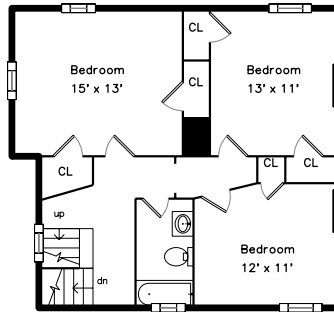

Top

Upper

Main

Lower

**44 Round Hill Street
Boston, MA 02130**

PicturePlan by  vis-home

Measurements may not be 100% accurate.
Floor plans are provided for convenience only.
Room sizes are not used to calculate area.

Top

Upper

Main

Lower

Outside

Outside

Outside

Back

Deck

Deck

Foyer

Living Room

Living Room

Dining Room

Dining Room

Dining Room

Bedroom

Bedroom

Bedroom

Bedroom

Bathroom

Master Bedroom

Master Bedroom

Sitting