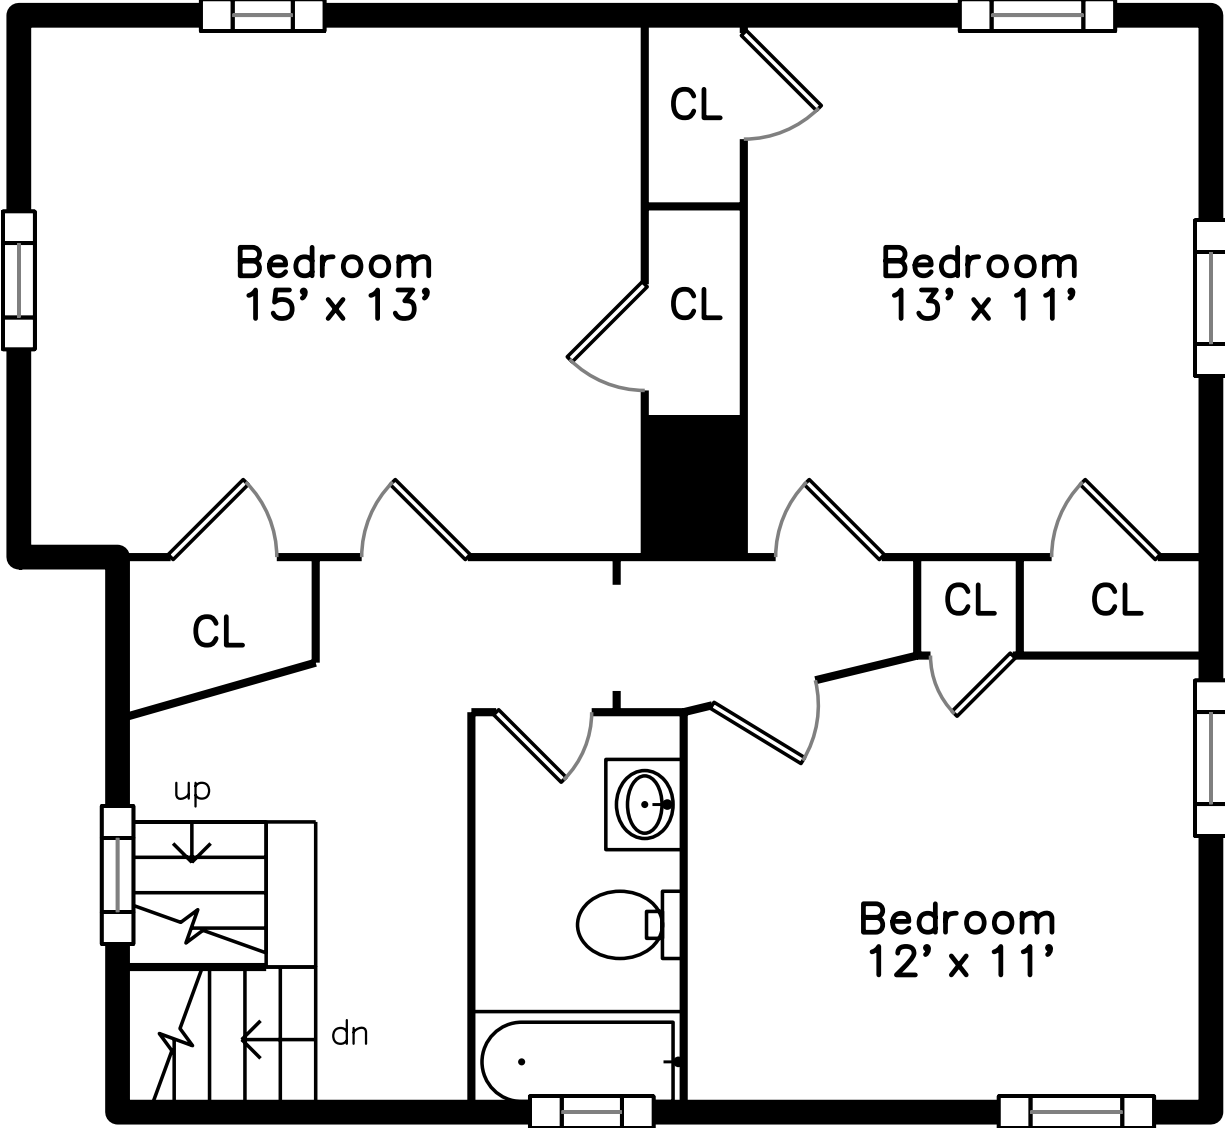

Top

Upper

Main

Lower

**44 Round Hill Street
Boston, MA 02130**

PicturePlan by  vis-home

Measurements may not be 100% accurate.
Floor plans are provided for convenience only.
Room sizes are not used to calculate area.

Top

Upper

Main

Lower

Outside

Outside

Outside

Back

Deck

Deck

Foyer

Living Room

Living Room

Dining Room

Dining Room

Dining Room

Bedroom

Bedroom

Bedroom

Bedroom

Bathroom

Master Bedroom

Master Bedroom

Sitting