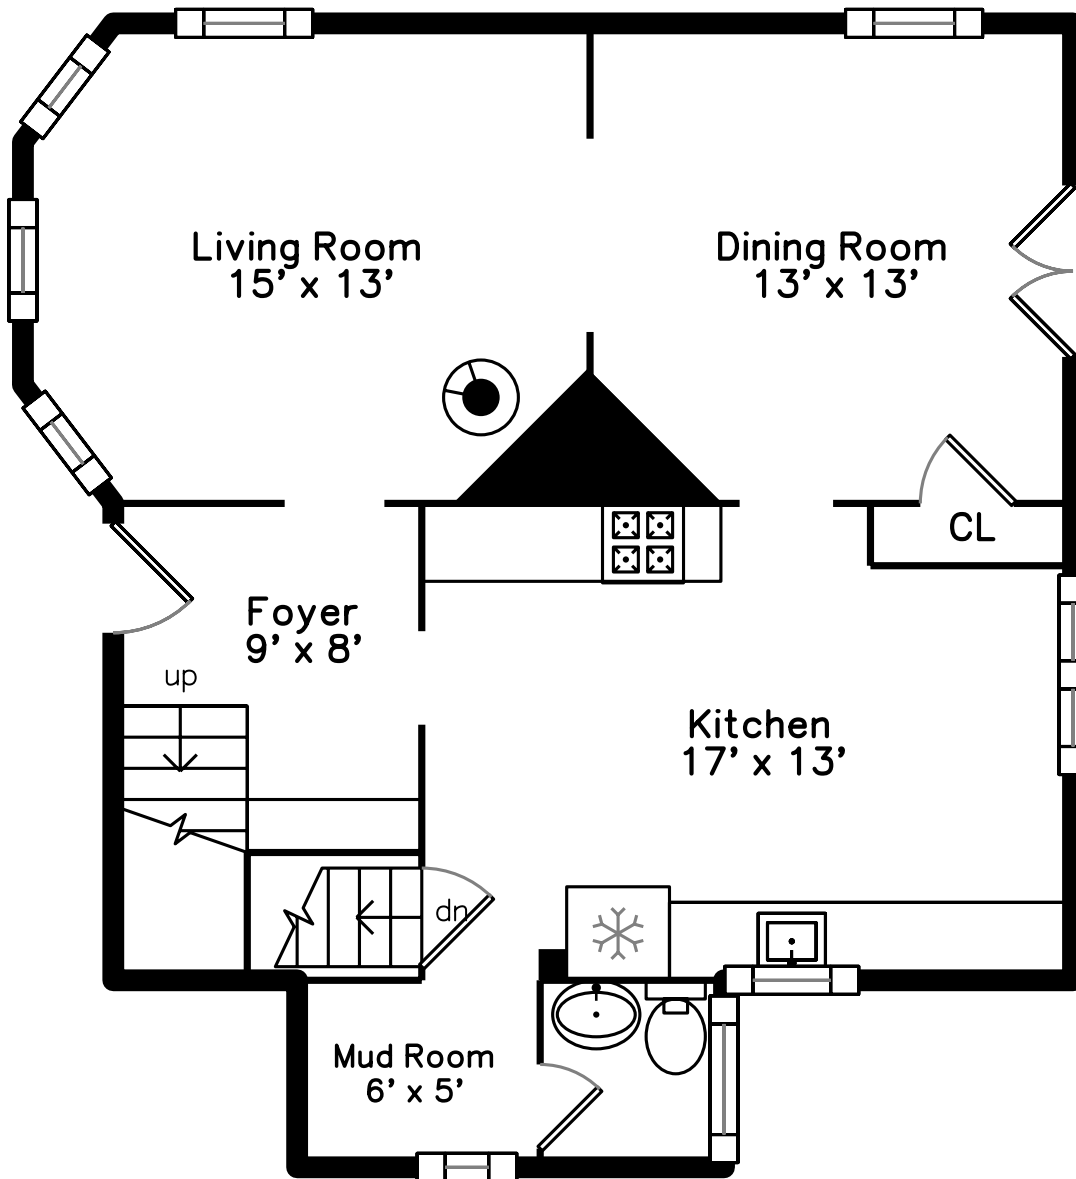

Top

Upper

Main

Lower

**44 Round Hill Street
Boston, MA 02130**

PicturePlan by  vis-home

Measurements may not be 100% accurate.
Floor plans are provided for convenience only.
Room sizes are not used to calculate area.

Top

Upper

Main

Lower

Outside

Outside

Outside

Back

Deck

Deck

Foyer

Living Room

Living Room

Dining Room

Dining Room

Dining Room

Dining Room

Dining Room

Dining Room

Kitchen

Kitchen

Kitchen

Powder Room

Bedroom