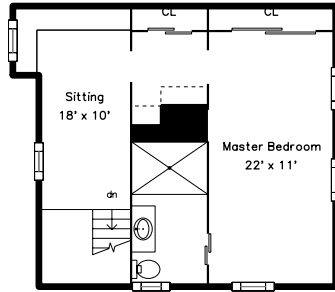

Top

Upper

Main

Lower

**44 Round Hill Street
Boston, MA 02130**

PicturePlan by  vis-home

Measurements may not be 100% accurate.
Floor plans are provided for convenience only.
Room sizes are not used to calculate area.

Top

Upper

Main

Lower

Outside

Outside

Outside

Back

Deck

Deck

Foyer

Living Room

Living Room

Dining Room

Dining Room

Dining Room

Bedroom

Bedroom

Bedroom

Bedroom

Bathroom

Master Bedroom

Master Bedroom

Sitting