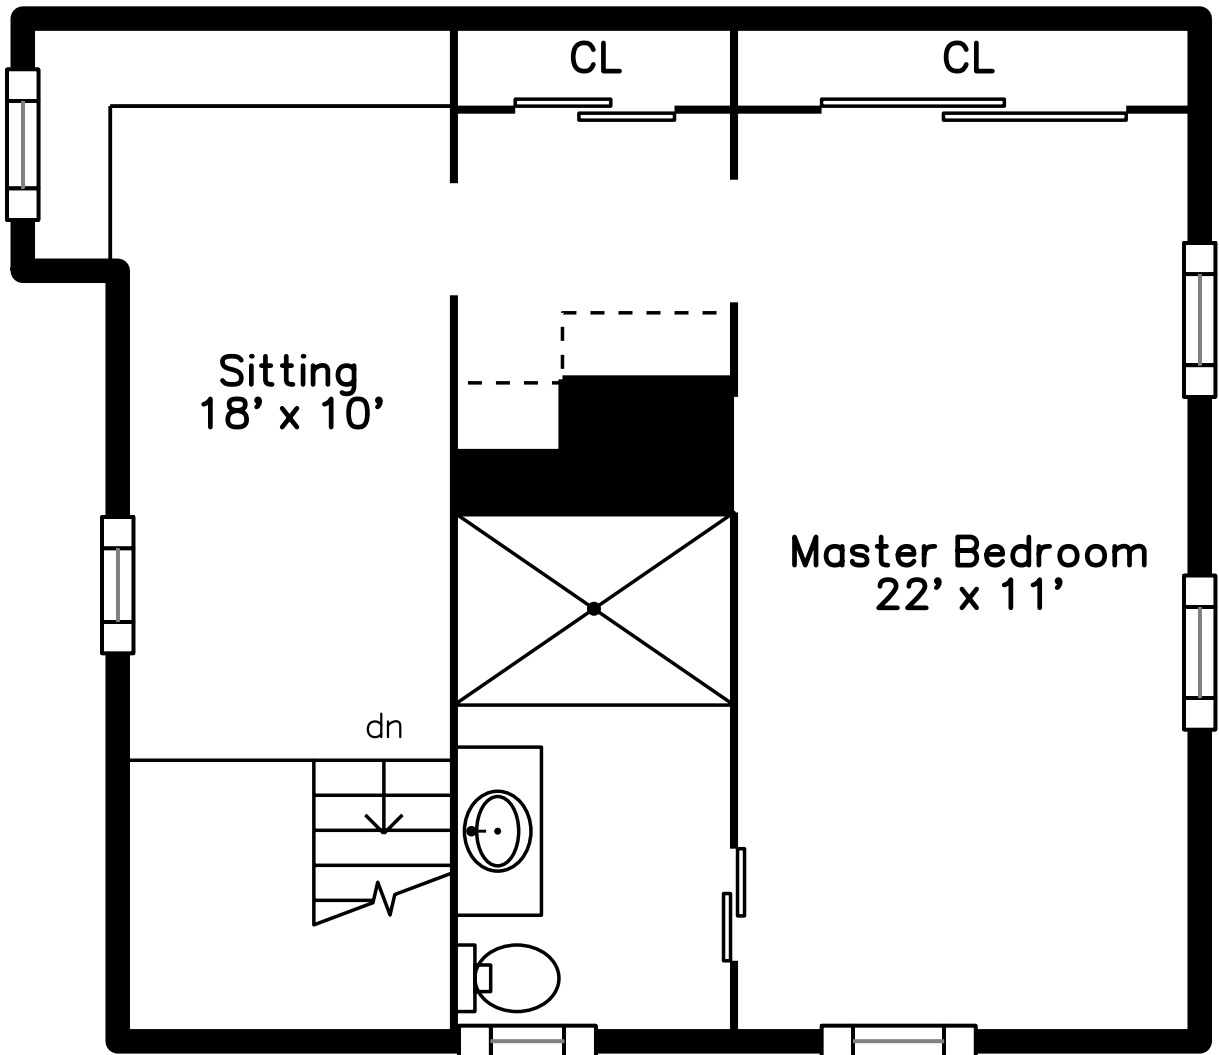

Top

Upper

Main

Lower

**44 Round Hill Street
Boston, MA 02130**

PicturePlan by  vis-home

Measurements may not be 100% accurate.
Floor plans are provided for convenience only.
Room sizes are not used to calculate area.

Top

Upper

Main

Lower

Outside

Outside

Outside

Back

Deck

Deck

Foyer

Living Room

Living Room

Dining Room

Dining Room

Dining Room

Bedroom

Bedroom

Bedroom

Bedroom

Bathroom

Master Bedroom

Master Bedroom

Sitting