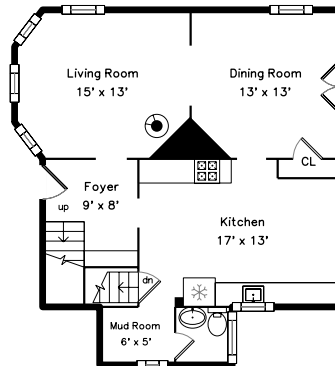

Top

Upper

Main

Lower

**44 Round Hill Street
Boston, MA 02130**

PicturePlan by  vis-home

Measurements may not be 100% accurate.
Floor plans are provided for convenience only.
Room sizes are not used to calculate area.

Top

Upper

Main

Lower

Outside

Outside

Outside

Back

Deck

Deck

Foyer

Living Room

Living Room

Dining Room

Dining Room

Dining Room

Dining Room

Dining Room

Dining Room

Kitchen

Kitchen

Kitchen

Powder Room

Bedroom