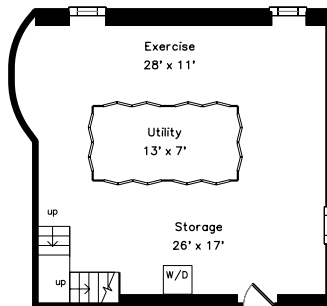

Top

Upper

Main

Lower

**44 Round Hill Street
Boston, MA 02130**

PicturePlan by  vis-home

Measurements may not be 100% accurate.
Floor plans are provided for convenience only.
Room sizes are not used to calculate area.

Top

Upper

Main

Lower

Outside

Outside

Outside

Back

Deck

Deck

Foyer

Living Room

Living Room

Dining Room

Dining Room

Dining Room