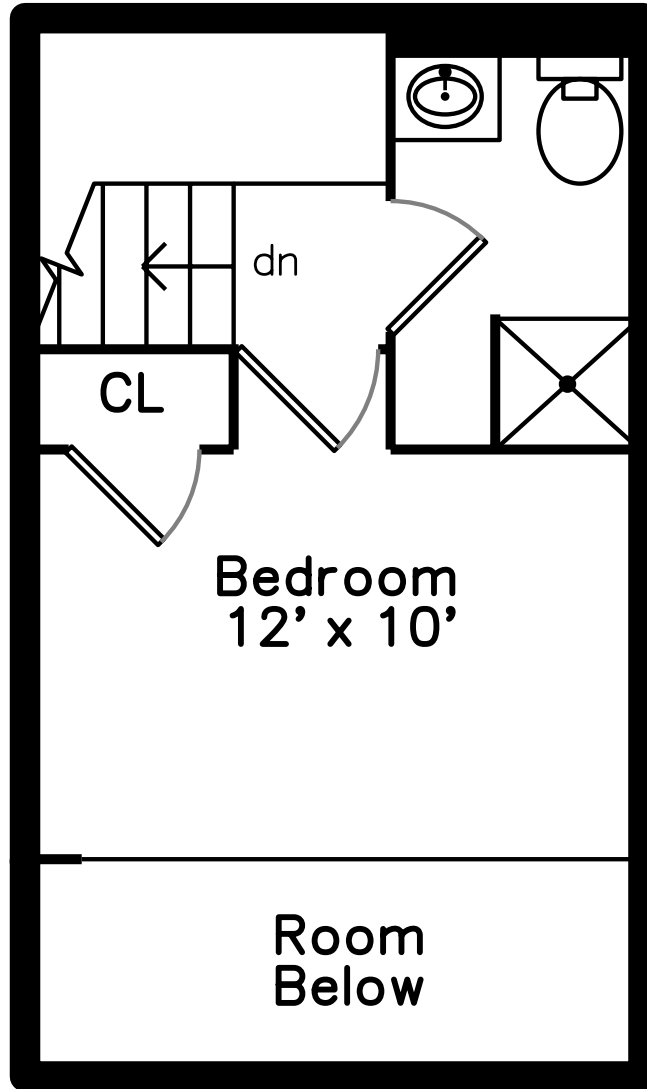

Top

Upper

Main

**42 8th Street 2512
Boston, MA 02129**

PicturePlan by  vis-home

Measurements may not be 100% accurate.
Floor plans are provided for convenience only.
Room sizes are not used to calculate area.

Top

Upper

Main

Building

Lobby

Common Area

Common Area

Common Area

Conference Room

Gym

Gym

Gym

Bedroom

Bedroom

Bathroom

Living Room

Bedroom

Bedroom

Bedroom

Bathroom