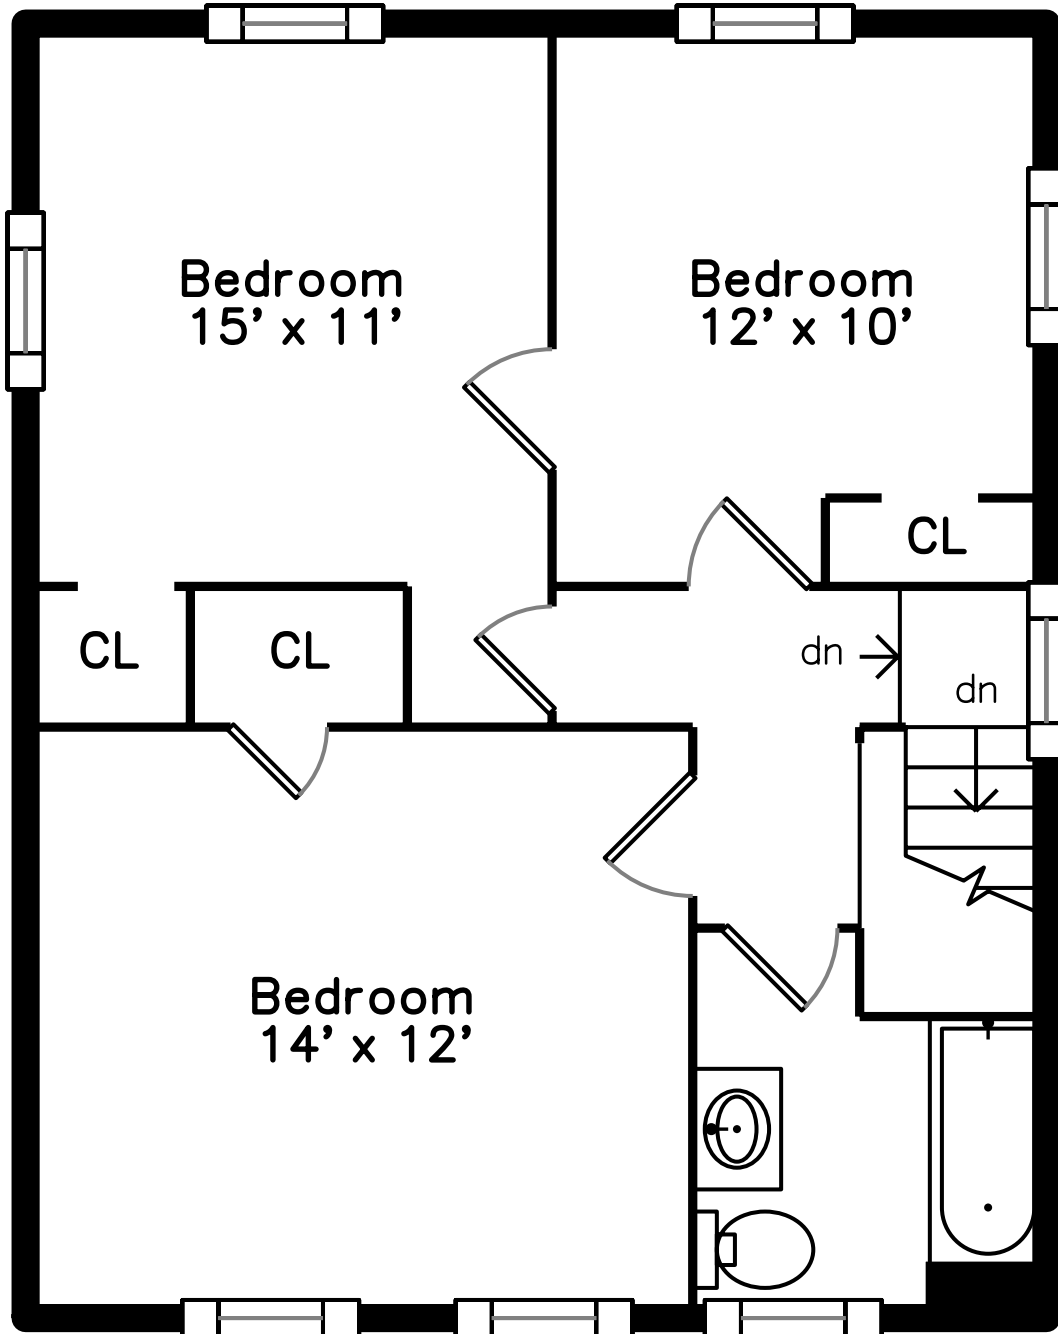

# Main

481 East Street  
Dedham, MA 02026

PicturePlan by  vis-home

Measurements may not be 100% accurate.  
Floor plans are provided for convenience only.  
Room sizes are not used to calculate area.

# Upper

# Main

Outside

Outside

Outside

Back

Back

Back

Living Room

Living Room

Living Room

Living Room

Dining Room

Dining Room

Kitchen

Kitchen

Kitchen