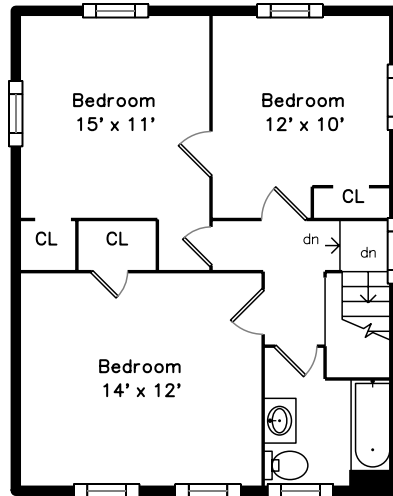

# Upper

# Main

481 East Street  
Dedham, MA 02026

PicturePlan by  vis-home

Measurements may not be 100% accurate.  
Floor plans are provided for convenience only.  
Room sizes are not used to calculate area.

Living Room

Living Room

Living Room

Dining Room

Dining Room

Kitchen

Kitchen

Kitchen