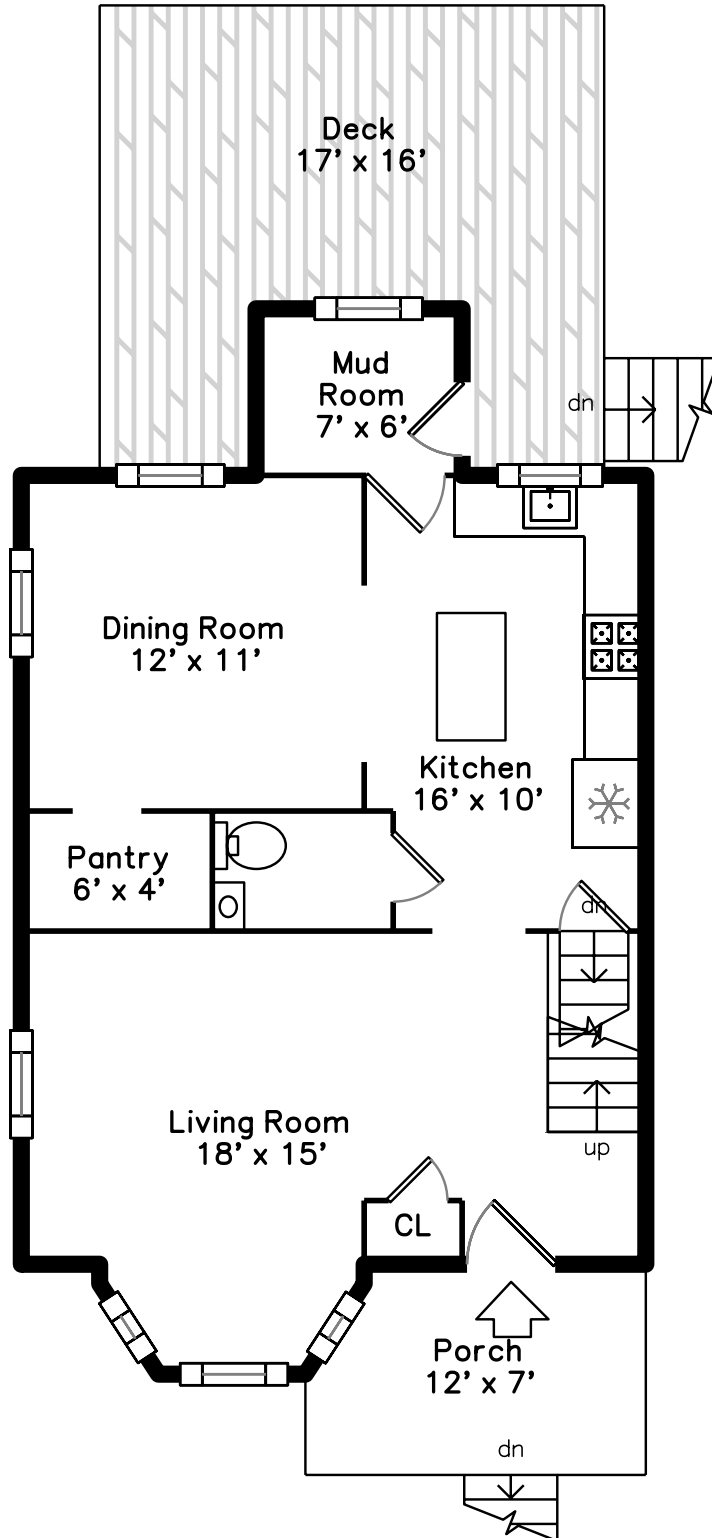

# Main

481 East Street  
Dedham, MA 02026

PicturePlan by  vis-home

Measurements may not be 100% accurate.  
Floor plans are provided for convenience only.  
Room sizes are not used to calculate area.

# Upper

# Main

Outside

Outside

Outside

Back

Back

Back

Living Room

Living Room

Living Room

Living Room

Dining Room

Dining Room

Kitchen

Kitchen

Kitchen