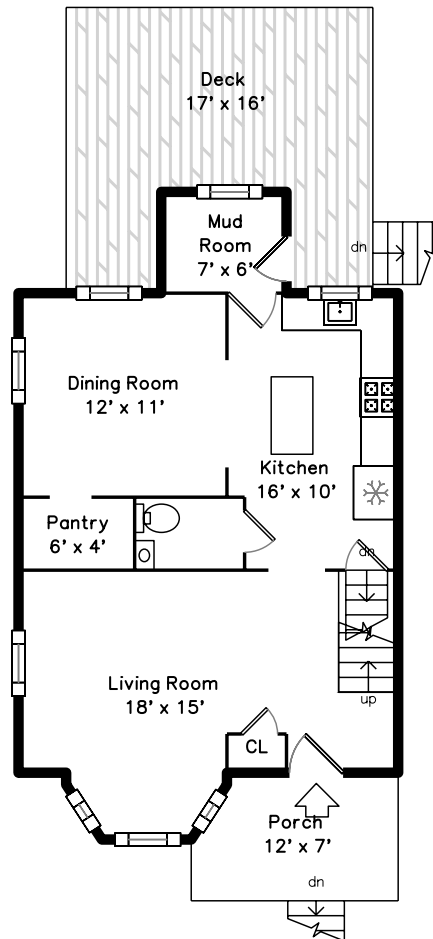

# Upper

# Main

481 East Street  
Dedham, MA 02026

PicturePlan by  vis-home

Measurements may not be 100% accurate.  
Floor plans are provided for convenience only.  
Room sizes are not used to calculate area.

# Main

Outside

Outside

Outside

Back

Back

Back

Living Room

Living Room

Living Room

Living Room

Dining Room

Dining Room

Kitchen

Kitchen

Kitchen