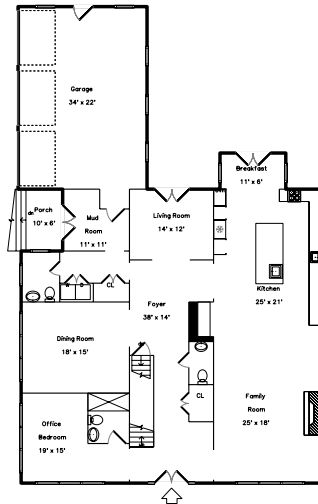

Top

Upper

Main

Basement

188 Mount Vernon Street
Newton, MA 02465

PicturePlan by  vis-home

Measurements may not be 100% accurate.
Floor plans are provided for convenience only.
Room sizes are not used to calculate area.

Top

Upper

Main

Basement

3D View – TopDown

3D View – TopDown

3D View – TopDown

3D View – TopDown