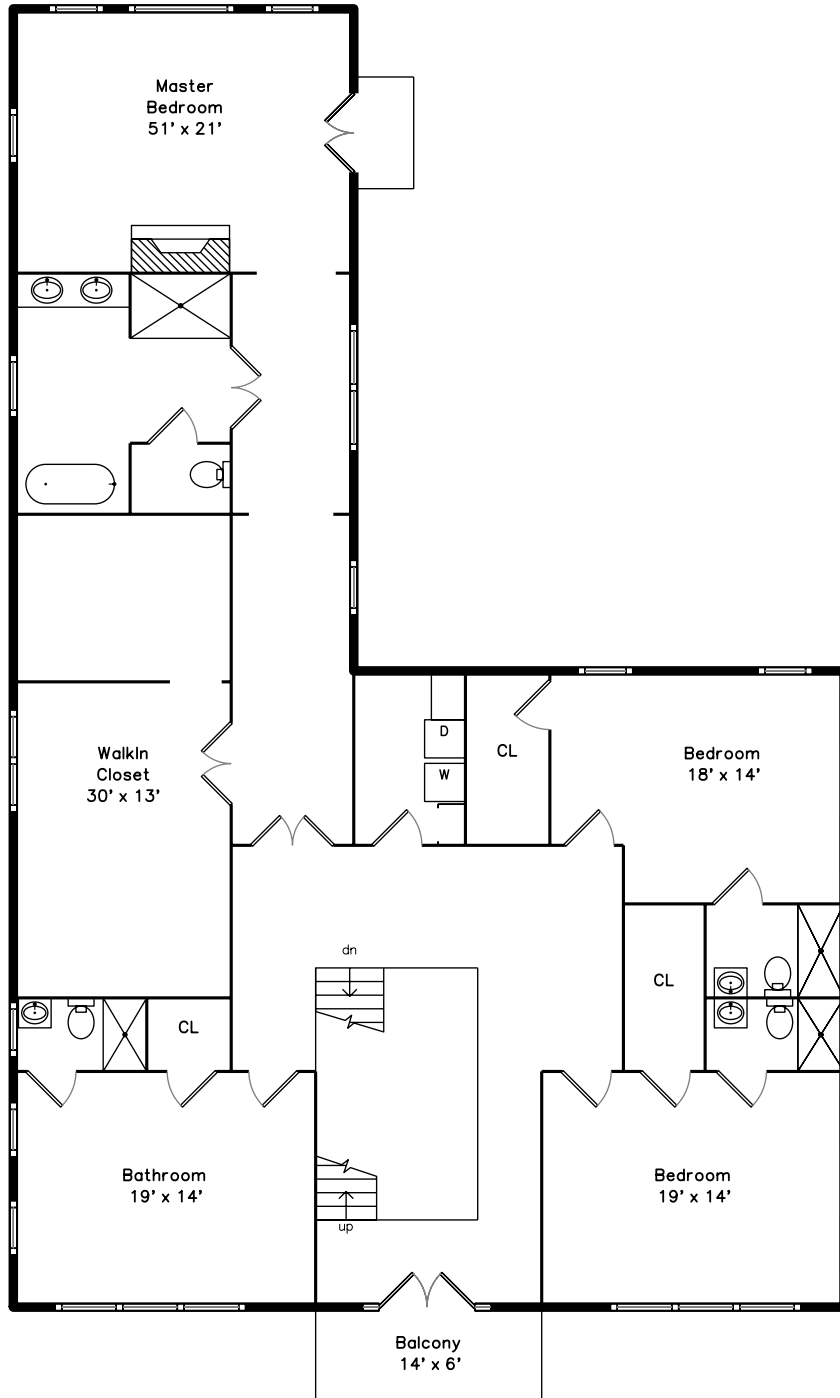

Top

Upper

Main

Basement

188 Mount Vernon Street
Newton, MA 02465

PicturePlan by  vis-home

Measurements may not be 100% accurate.
Floor plans are provided for convenience only.
Room sizes are not used to calculate area.

Top

Upper

Main

Basement

3D View – TopDown

3D View – TopDown

3D View – TopDown

3D View – TopDown