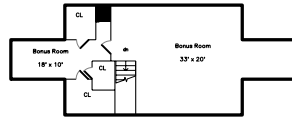

Top

Upper

Main

Basement

188 Mount Vernon Street
Newton, MA 02465

PicturePlan by  vis-home

Measurements may not be 100% accurate.
Floor plans are provided for convenience only.
Room sizes are not used to calculate area.

Top

Upper

Main

Basement

3D View – TopDown

3D View – TopDown

3D View – TopDown

3D View – TopDown