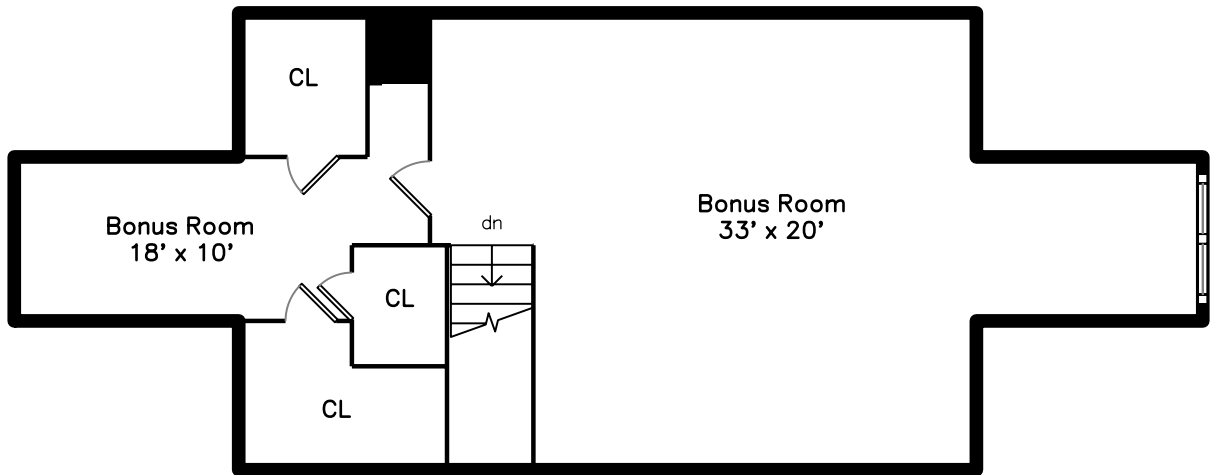

Top

Upper

Main

Basement

188 Mount Vernon Street
Newton, MA 02465

PicturePlan by  vis-home

Measurements may not be 100% accurate.
Floor plans are provided for convenience only.
Room sizes are not used to calculate area.

Top

Upper

Main

Basement

3D View – TopDown

3D View – TopDown

3D View – TopDown

3D View – TopDown