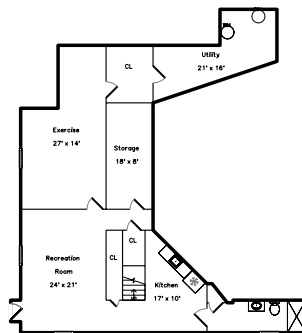

Top

Upper

Main

Basement

188 Mount Vernon Street
Newton, MA 02465

PicturePlan by  vis-home

Measurements may not be 100% accurate.
Floor plans are provided for convenience only.
Room sizes are not used to calculate area.

Top

Upper

Main

Basement

3D View – TopDown

3D View – TopDown

3D View – TopDown

3D View – TopDown