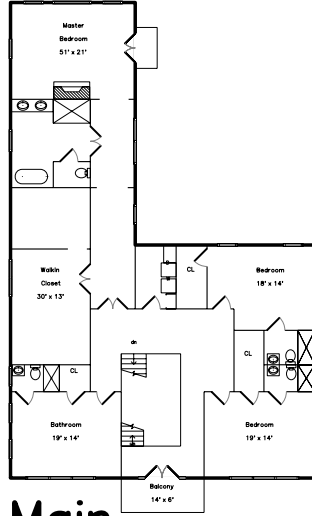

Top

Upper

Main

Basement

188 Mount Vernon Street
Newton, MA 02465

PicturePlan by  vis-home

Measurements may not be 100% accurate.
Floor plans are provided for convenience only.
Room sizes are not used to calculate area.

Top

Upper

Main

Basement

3D View – TopDown

3D View – TopDown

3D View – TopDown

3D View – TopDown