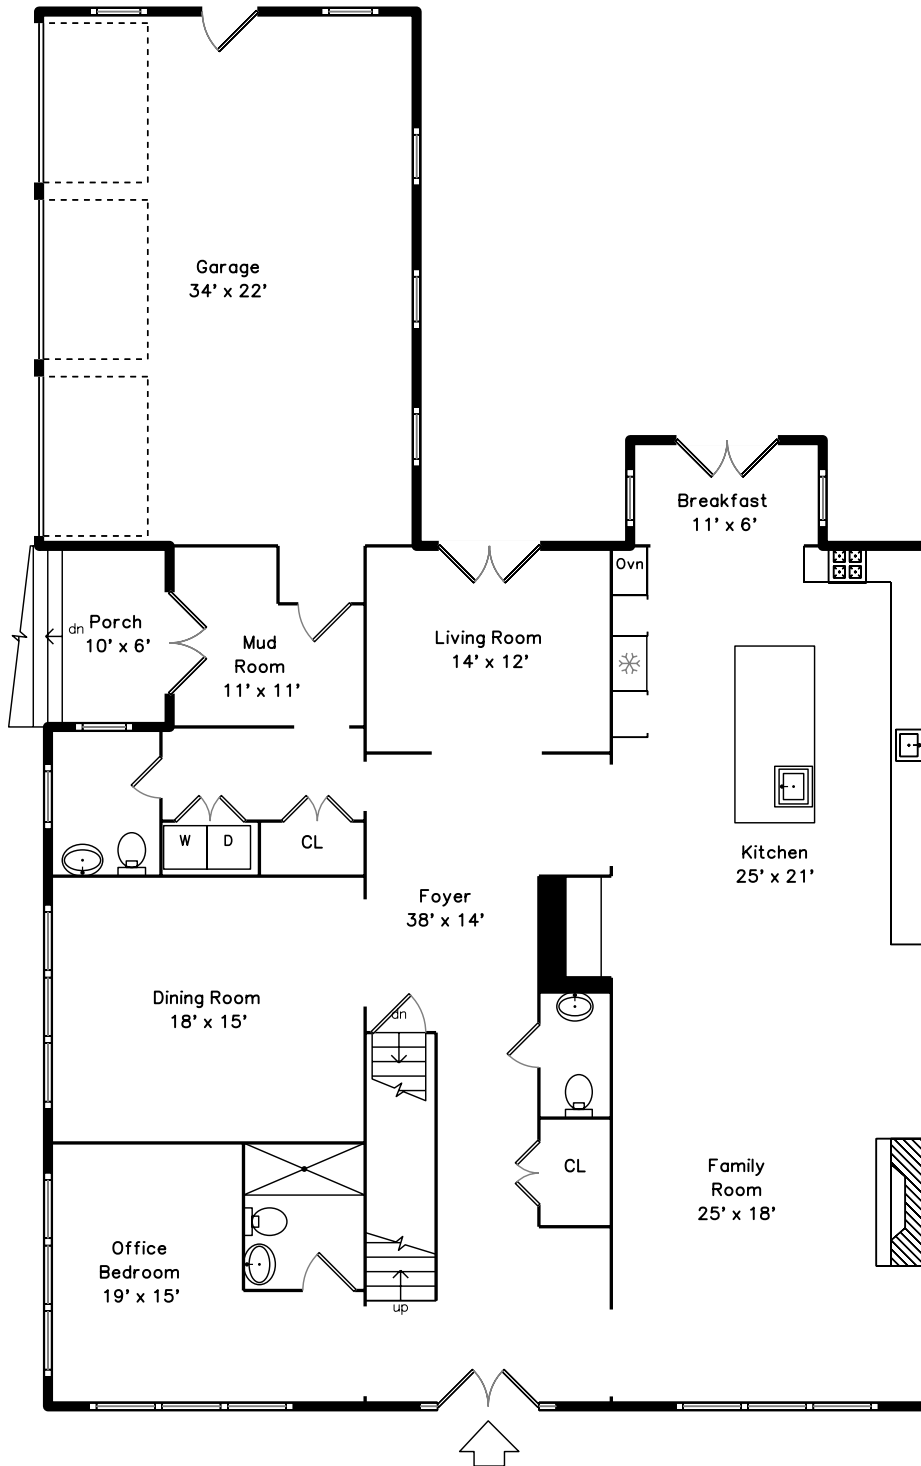

Top

Upper

Main

Basement

188 Mount Vernon Street
Newton, MA 02465

PicturePlan by  vis-home

Measurements may not be 100% accurate.
Floor plans are provided for convenience only.
Room sizes are not used to calculate area.

Top

Upper

Main

Basement

3D View – TopDown

3D View – TopDown

3D View – TopDown

3D View – TopDown