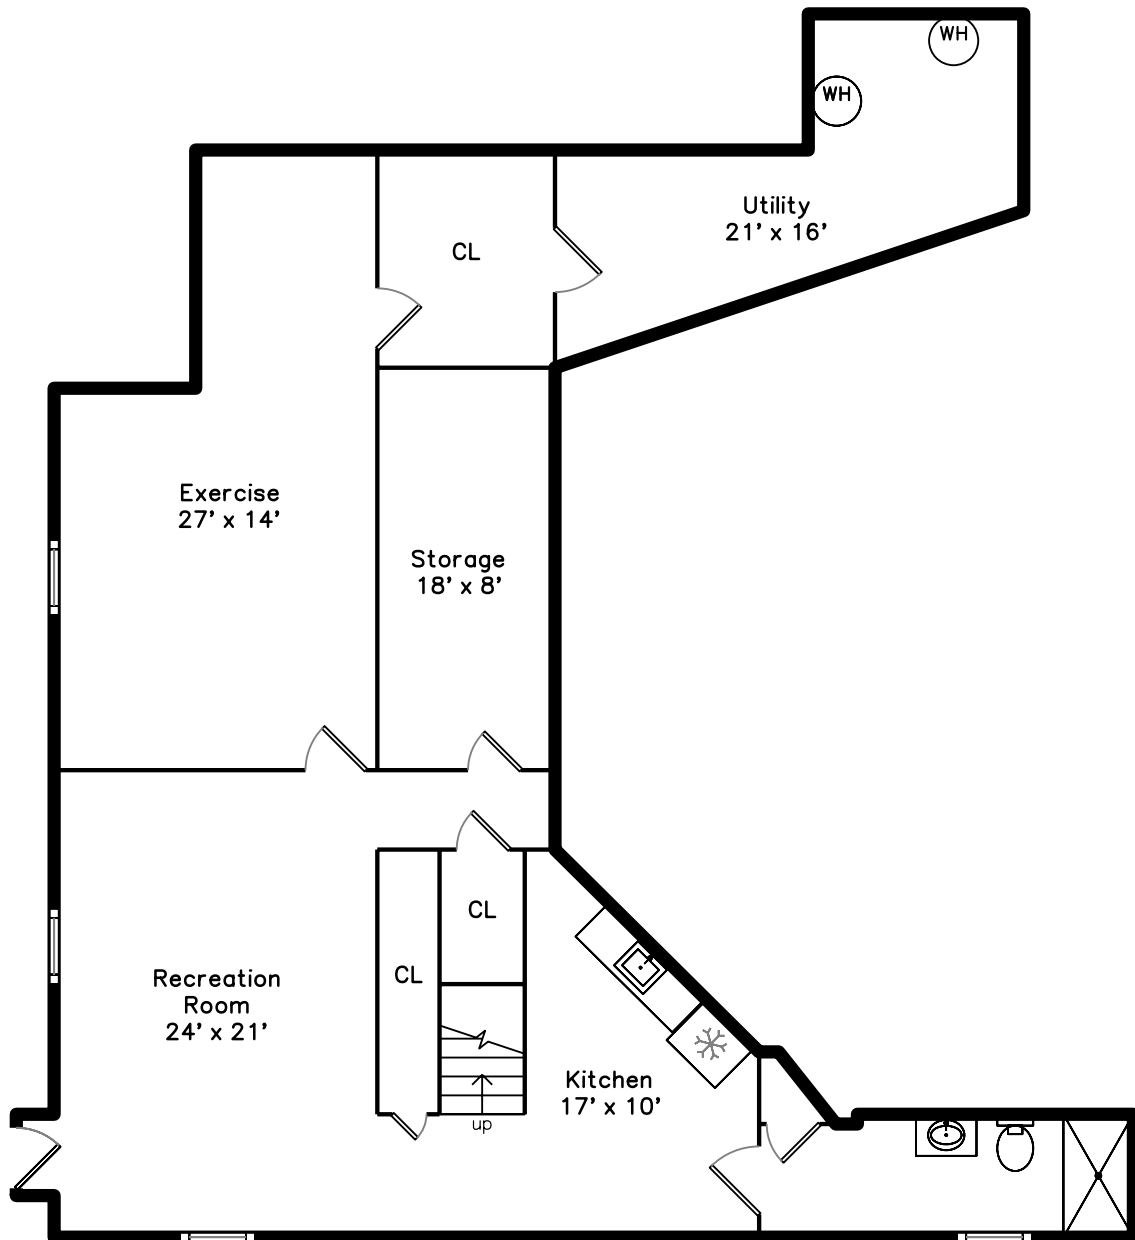

Top

Upper

Main

Basement

188 Mount Vernon Street
Newton, MA 02465

PicturePlan by  vis-home

Measurements may not be 100% accurate.
Floor plans are provided for convenience only.
Room sizes are not used to calculate area.

Top

Upper

Main

Basement

3D View – TopDown

3D View – TopDown

3D View – TopDown

3D View – TopDown