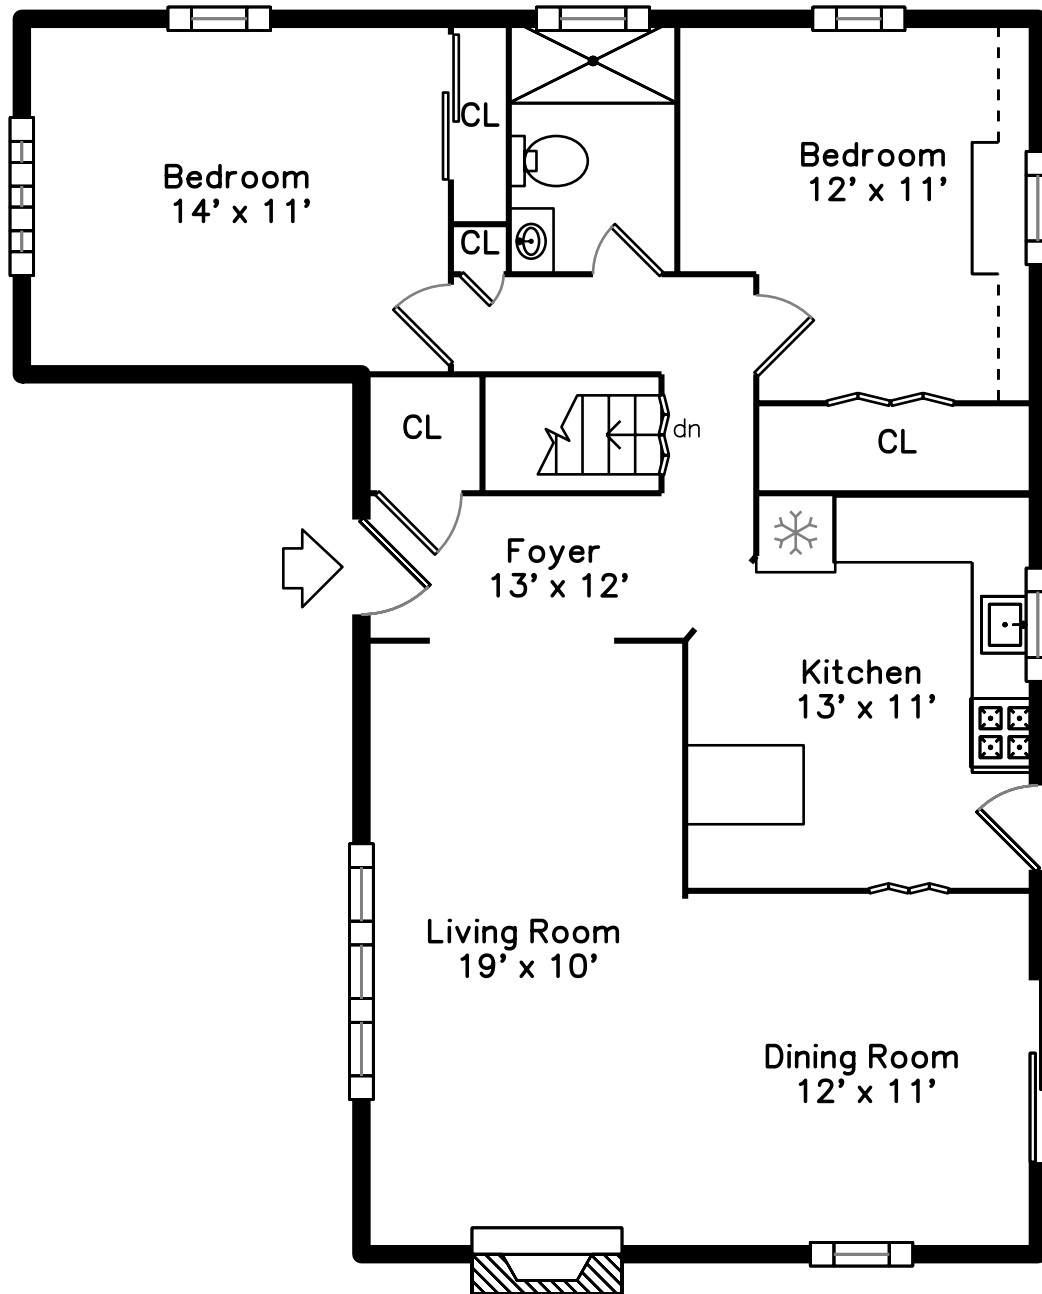

Main

Lower

8 Bowditch Road
Boston, MA 02130

PicturePlan by  vis-home

Measurements may not be 100% accurate.
Floor plans are provided for convenience only.
Room sizes are not used to calculate area.

Main

Lower

Back

Back

Back

Back

Foyer

Foyer

Living Room

Living Room

Living Room

Living Room

Living Room

Dining Room

Dining Room

Dining Room

Dining Room

Kitchen

Kitchen

Kitchen

Kitchen

Kitchen

Bedroom

Bedroom

Bedroom

Bedroom