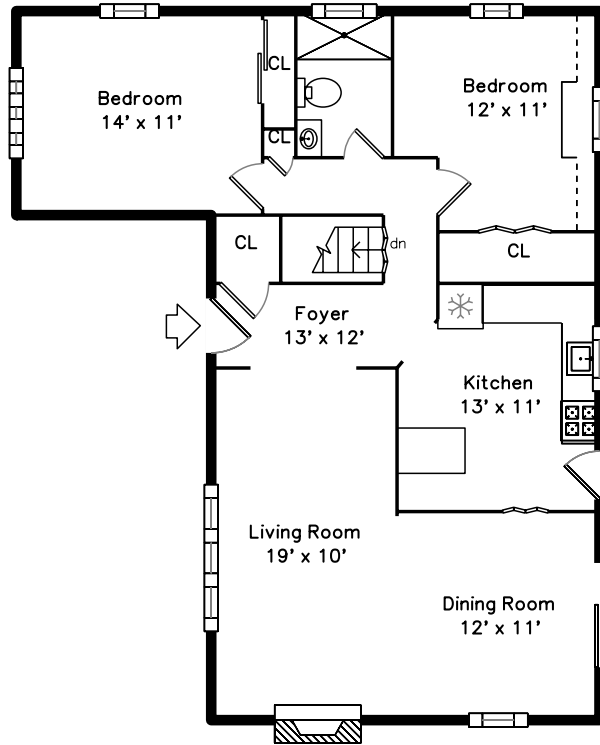

Main

Lower

8 Bowditch Road
Boston, MA 02130

PicturePlan by  vis-home

Measurements may not be 100% accurate.
Floor plans are provided for convenience only.
Room sizes are not used to calculate area.

Main

Lower

Back

Back

Back

Back

Foyer

Foyer

Living Room

Living Room

Living Room

Living Room

Living Room

Dining Room

Dining Room

Dining Room

Dining Room

Kitchen

Kitchen

Kitchen

Kitchen

Kitchen

Bedroom

Bedroom

Bedroom

Bedroom