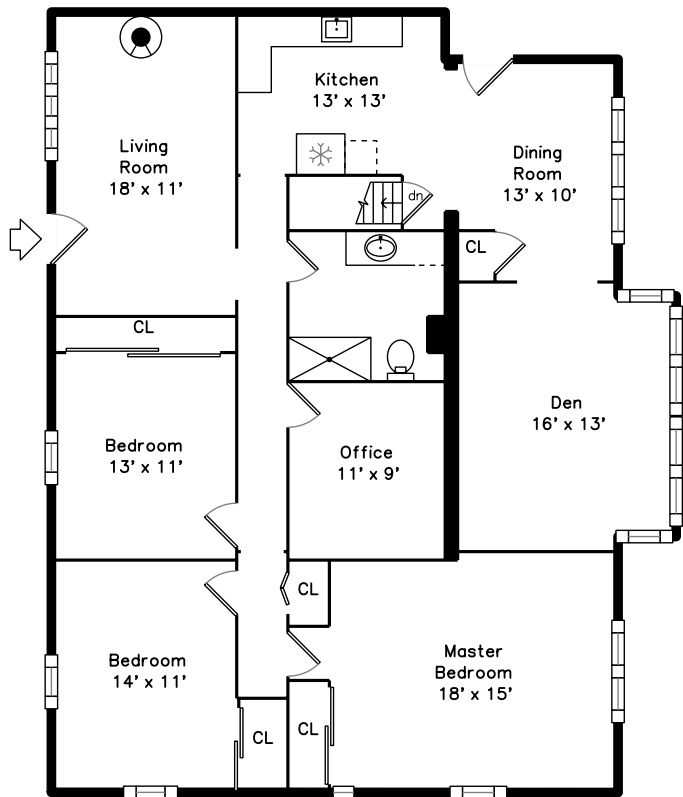

Main

Basement

1112 Trapelo Road
Waltham, MA 02451

PicturePlan by  vis-home

Measurements may not be 100% accurate.
Floor plans are provided for convenience only.
Room sizes are not used to calculate area.

Main

Outside

Living Room

Living Room

Living Room

Dining Room

Dining Room

Kitchen

Kitchen

Bedroom

Bedroom

Master Bedroom

Master Bedroom

Master Bedroom

Master Bedroom

Bathroom

Bathroom

Family Room

Family Room

Family Room

Bathroom

Laundry