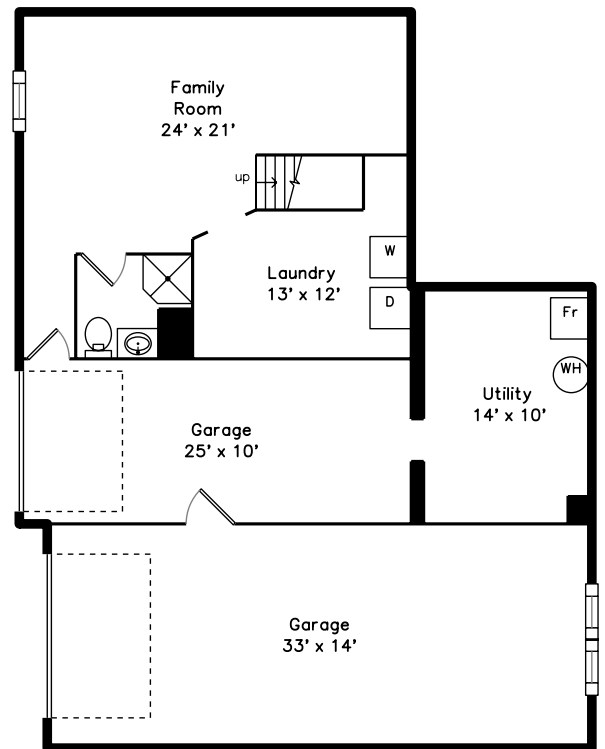

Main

Basement

1112 Trapelo Road
Waltham, MA 02451

PicturePlan by  vis-home

Measurements may not be 100% accurate.
Floor plans are provided for convenience only.
Room sizes are not used to calculate area.

Main

Basement

Outside

Outside

Outside

Outside

Outside

Outside

Outside

Outside

Living Room

Living Room

Living Room

Dining Room

Dining Room

Kitchen

Kitchen

Family Room

Family Room

Family Room

Bathroom

Laundry