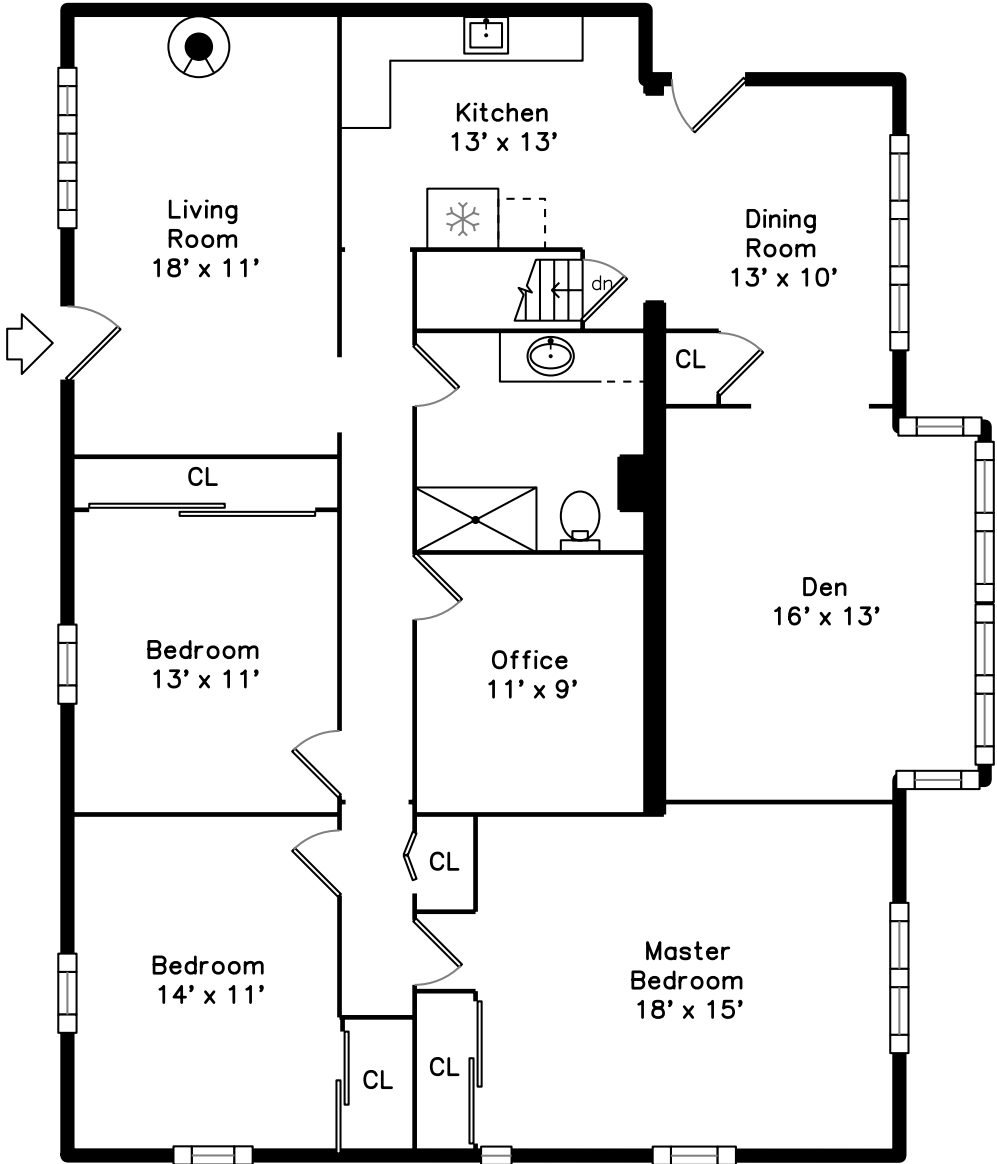

Main

Basement

1112 Trapelo Road
Waltham, MA 02451

PicturePlan by  vis-home

Measurements may not be 100% accurate.
Floor plans are provided for convenience only.
Room sizes are not used to calculate area.

Main

Basement

Outside

Outside

Outside

Outside

Outside

Outside

Outside

Outside

Living Room

Living Room

Living Room

Dining Room

Dining Room

Kitchen

Kitchen

Family Room

Family Room

Family Room

Bathroom

Laundry