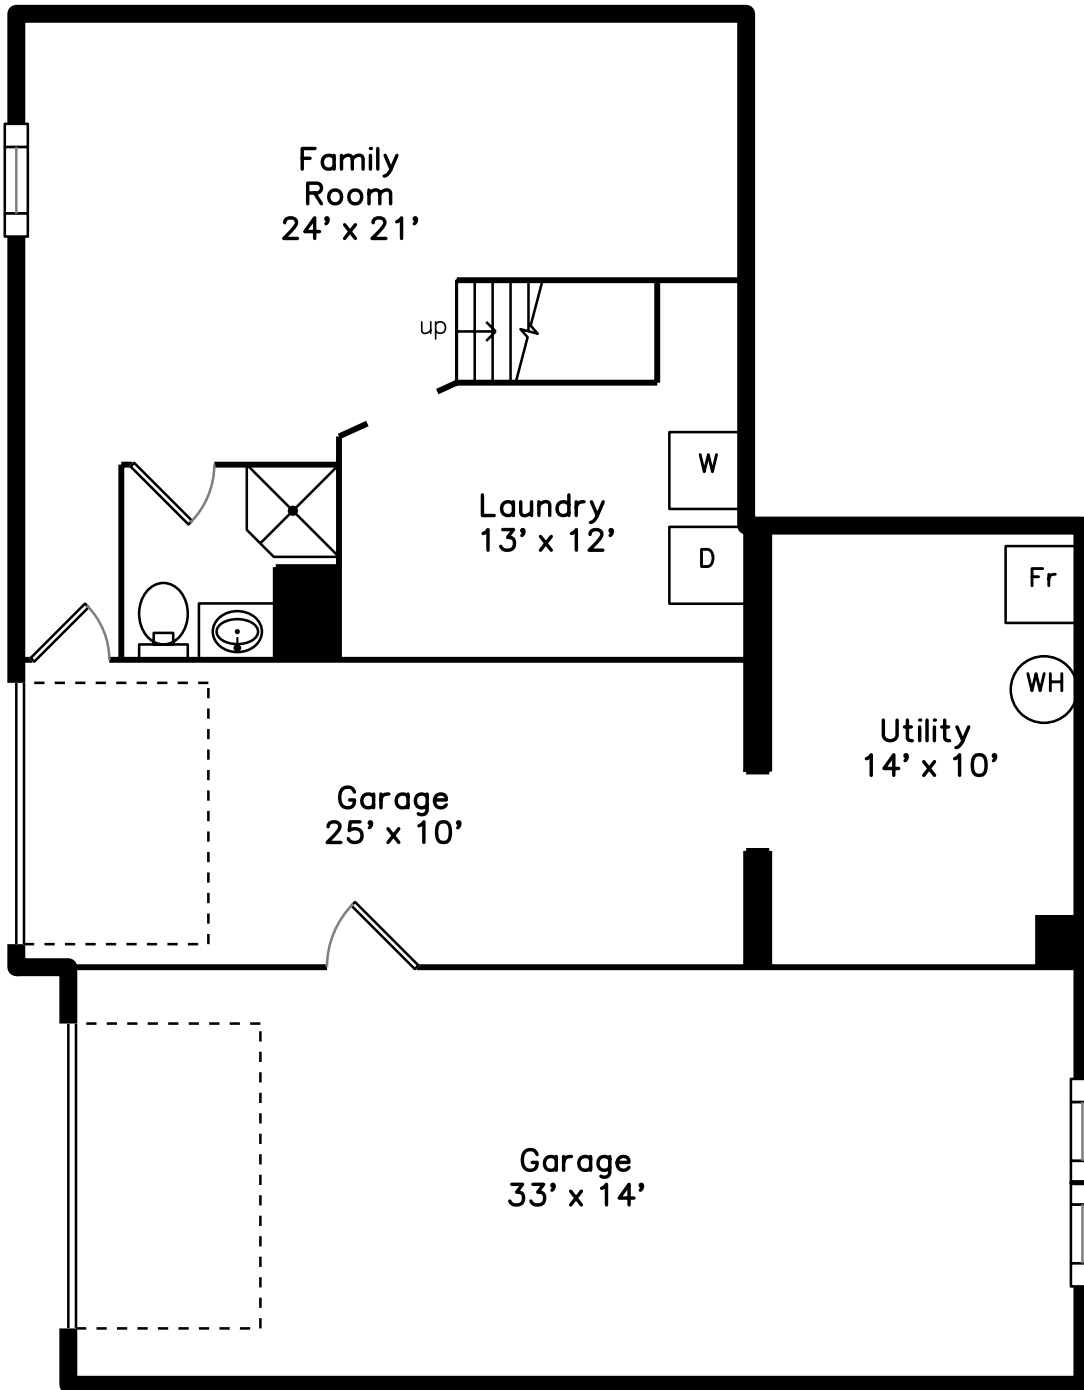

Main

Basement

1112 Trapelo Road
Waltham, MA 02451

PicturePlan by  vis-home

Measurements may not be 100% accurate.
Floor plans are provided for convenience only.
Room sizes are not used to calculate area.

Main

Basement

Outside

Outside

Outside

Outside

Outside

Outside

Outside

Outside

Living Room

Living Room

Living Room

Dining Room

Dining Room

Kitchen

Kitchen

Family Room

Family Room

Family Room

Bathroom

Laundry