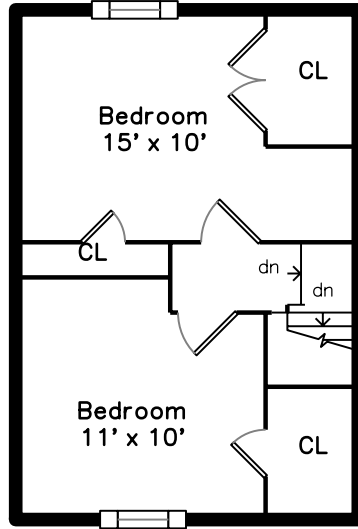

Upper

Main

51 Smith Street
Arlington, MA 02476

PicturePlan by  vis-home

Measurements may not be 100% accurate.
Floor plans are provided for convenience only.
Room sizes are not used to calculate area.

Upper

Main

Outside

Outside

Outside

Back

Foyer

Foyer

Living Room

Living Room

Living Room

Living Room

Stair

Stair

Stair

Stair

Bathroom

Laundry

Bedroom

Bedroom

Bedroom

Bedroom