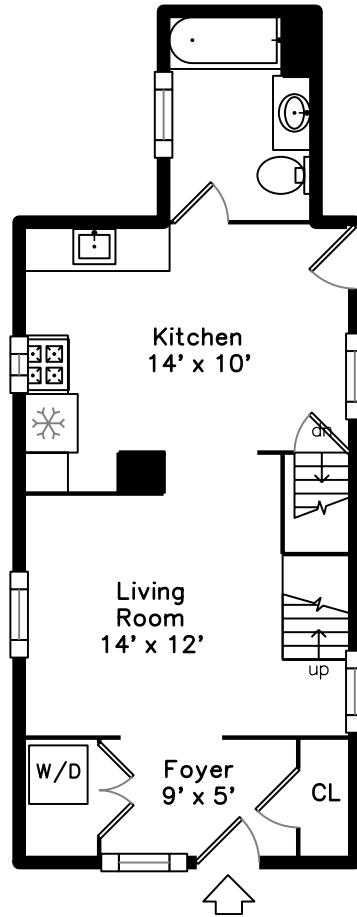

Upper

Main

51 Smith Street
Arlington, MA 02476

PicturePlan by  vis-home

Measurements may not be 100% accurate.
Floor plans are provided for convenience only.
Room sizes are not used to calculate area.

Upper

Main

Outside

Outside

Outside

Back

Foyer

Foyer

Living Room

Living Room

Living Room

Living Room

Stair

Stair

Stair

Stair

Bathroom

Laundry

Bedroom

Bedroom

Bedroom

Bedroom