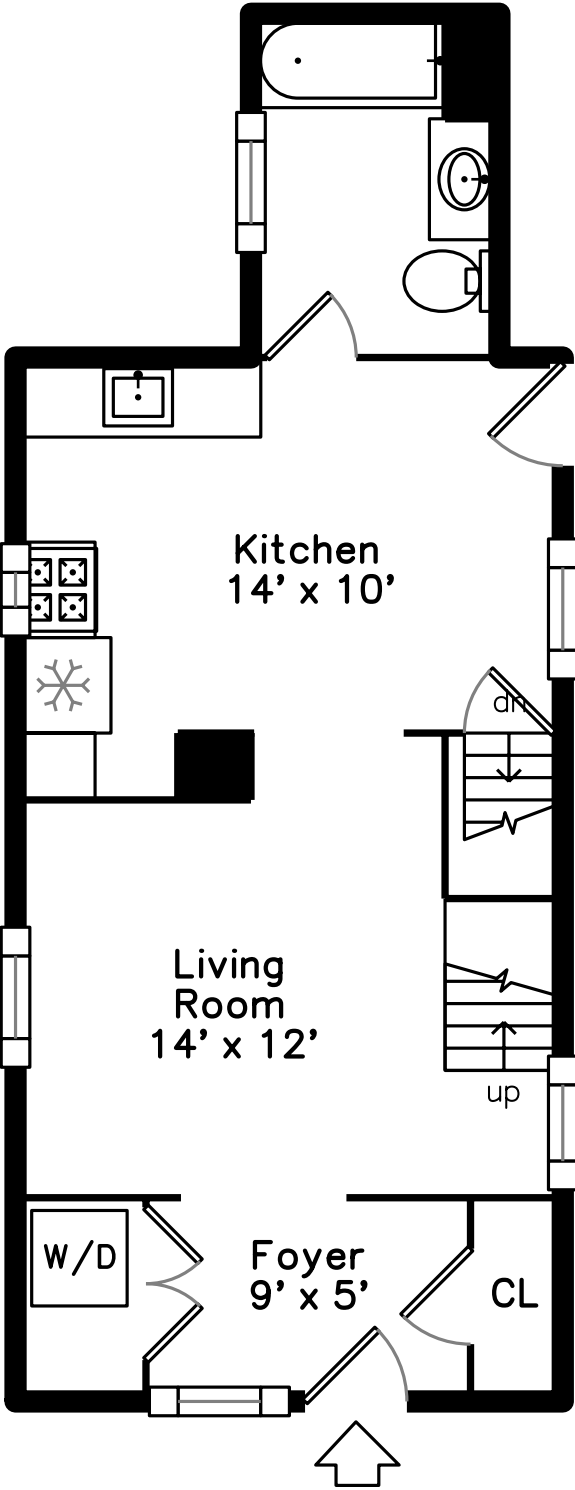

Upper

Main

51 Smith Street
Arlington, MA 02476

PicturePlan by  vis-home

Measurements may not be 100% accurate.
Floor plans are provided for convenience only.
Room sizes are not used to calculate area.

Upper

Main

Outside

Outside

Outside

Back

Foyer

Foyer

Living Room

Living Room

Living Room

Living Room

Stair

Stair

Stair

Stair

Bathroom

Laundry

Bedroom

Bedroom

Bedroom

Bedroom