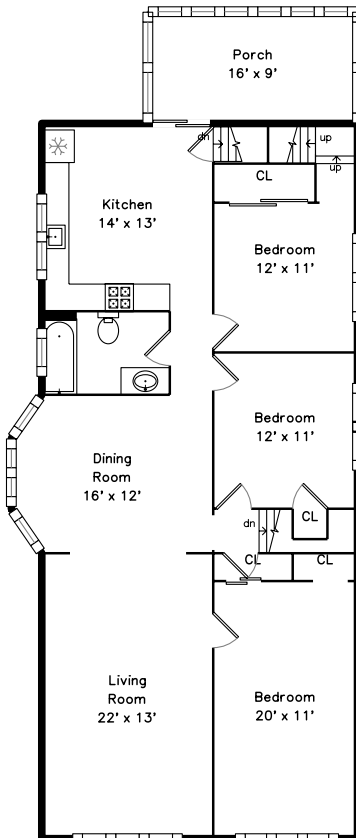

Top

Main

Upper

144 Summer Street
Somerville, MA 02143

PicturePlan by  vis-home

Measurements may not be 100% accurate.
Floor plans are provided for convenience only.
Room sizes are not used to calculate area.

Top

Upper

Main

Outside

Outside

Outside

Outside

Outside

Outside

Outside

Outside

Foyer

Foyer

Living Room

Living Room

Living Room

Living Room

Dining Room

Dining Room

Dining Room

Kitchen

Kitchen

Kitchen

Bedroom