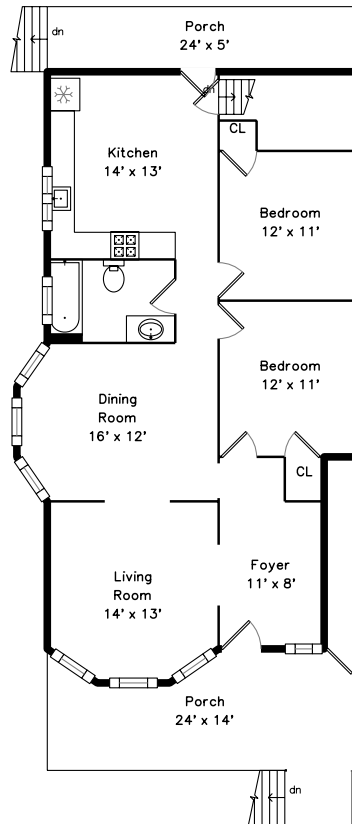

Top

Main

Upper

144 Summer Street
Somerville, MA 02143

PicturePlan by  vis-home

Measurements may not be 100% accurate.
Floor plans are provided for convenience only.
Room sizes are not used to calculate area.

Top

Upper

Main

Outside

Outside

Outside

Outside

Outside

Outside

Outside

Outside

Foyer

Foyer

Living Room

Living Room

Living Room

Living Room

Dining Room

Dining Room

Dining Room

Kitchen

Kitchen

Kitchen

Bedroom