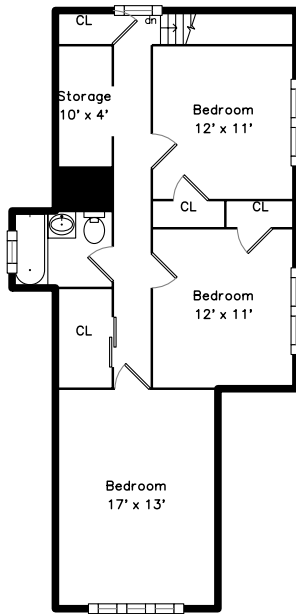

Top

Main

Upper

144 Summer Street
Somerville, MA 02143

PicturePlan by  vis-home

Measurements may not be 100% accurate.
Floor plans are provided for convenience only.
Room sizes are not used to calculate area.

Top

Upper

Main

Outside

Outside

Outside

Outside

Outside

Living Room

Dining Room

Dining Room

Dining Room

Kitchen

Kitchen

Kitchen

Bedroom

Deck

Deck

Bedroom

Bedroom

Bedroom

Bathroom

Bonus Room

Bonus Room