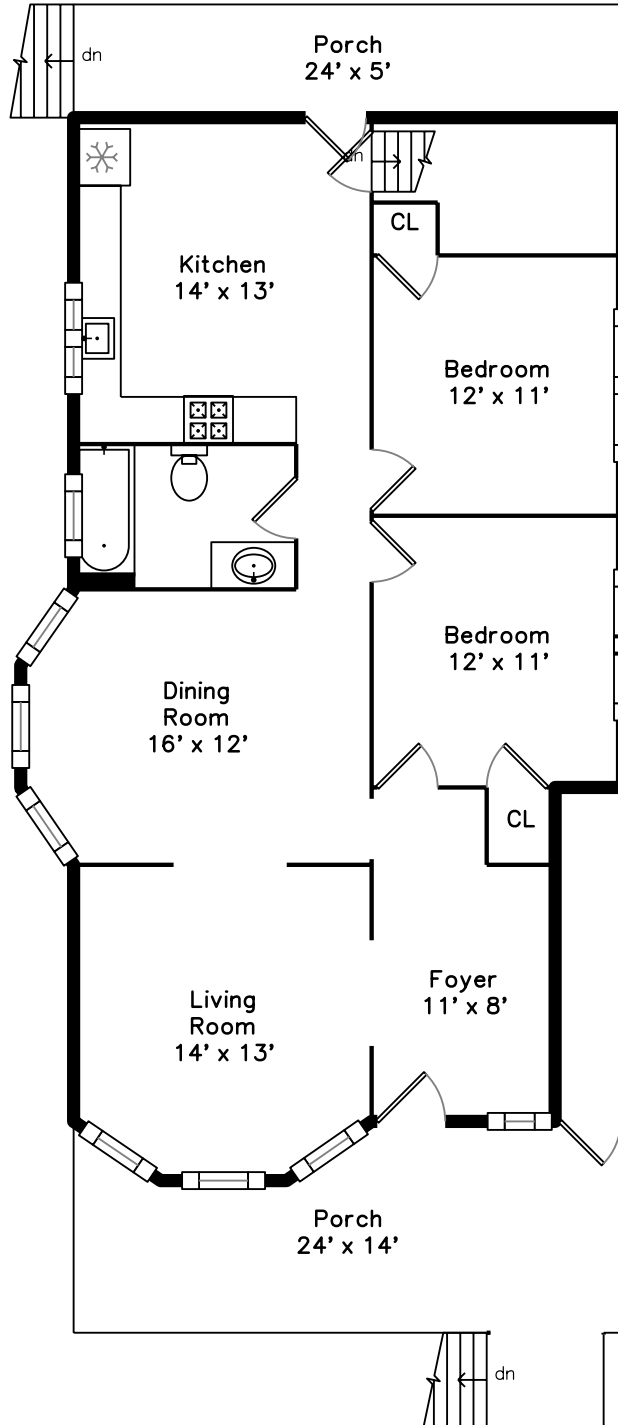

Top

Main

Upper

144 Summer Street
Somerville, MA 02143

PicturePlan by  vis-home

Measurements may not be 100% accurate.
Floor plans are provided for convenience only.
Room sizes are not used to calculate area.

Top

Upper

Main

Outside

Outside

Outside

Outside

Outside

Outside

Outside

Outside

Foyer

Foyer

Living Room

Living Room

Living Room

Living Room

Dining Room

Dining Room

Dining Room

Kitchen

Kitchen

Kitchen

Bedroom