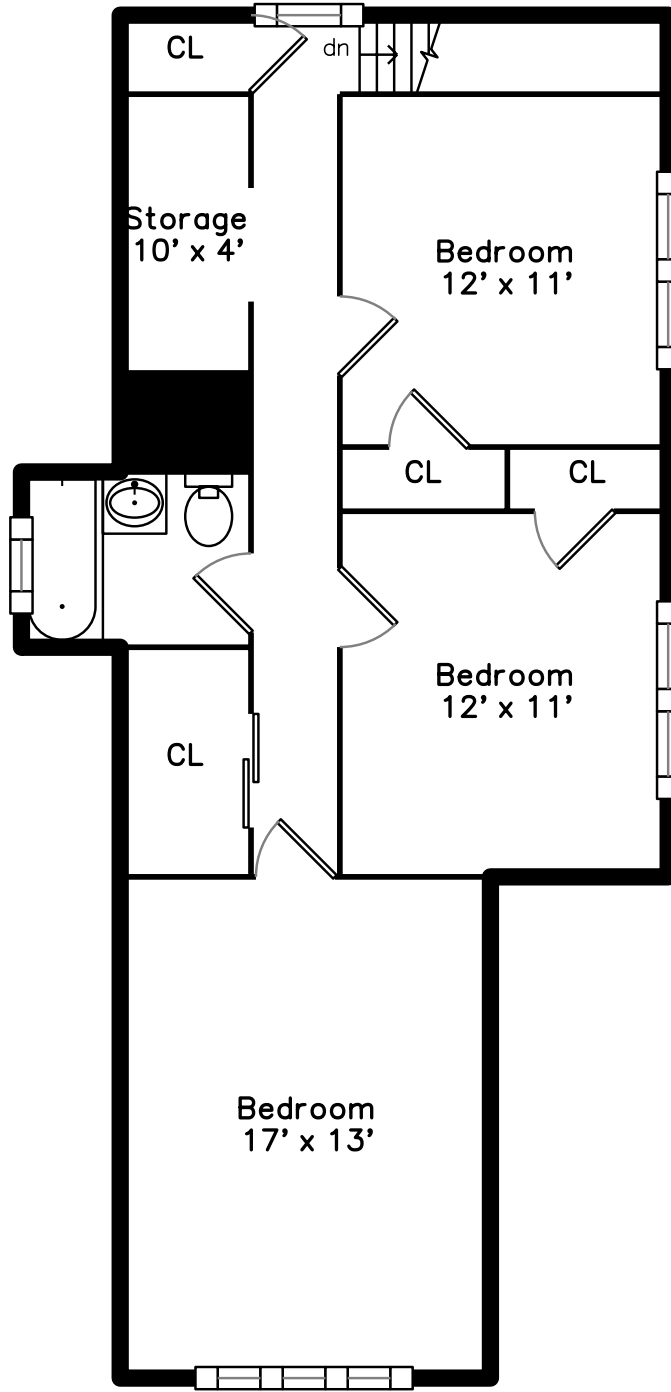

Top

Main

Upper

144 Summer Street
Somerville, MA 02143

PicturePlan by  vis-home

Measurements may not be 100% accurate.
Floor plans are provided for convenience only.
Room sizes are not used to calculate area.

Top

Upper

Main

Outside

Outside

Outside

Outside

Outside

Outside

Outside

Outside

Foyer

Foyer

Living Room

Living Room

Living Room

Living Room

Dining Room

Dining Room

Dining Room

Kitchen

Kitchen

Kitchen

Bedroom