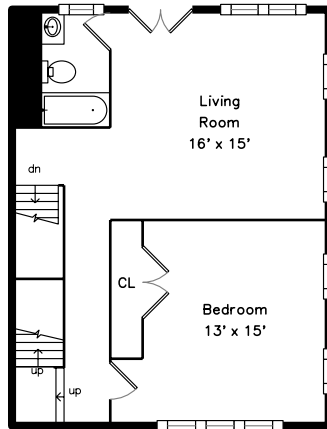

# Upper

# Main

**36 Temple Street  
Boston, MA 02126**

PicturePlan by  vis-home

Measurements may not be 100% accurate.  
Floor plans are provided for convenience only.  
Room sizes are not used to calculate area.

# Main

Living Room

Living Room

Living Room

Living Room

Kitchen

Kitchen

Kitchen