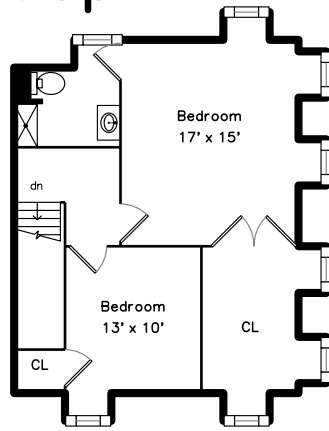

# Upper

# Main

**36 Temple Street  
Boston, MA 02126**

PicturePlan by  vis-home

Measurements may not be 100% accurate.  
Floor plans are provided for convenience only.  
Room sizes are not used to calculate area.

Bedroom

Bedroom

Bedroom

Bathroom

CL