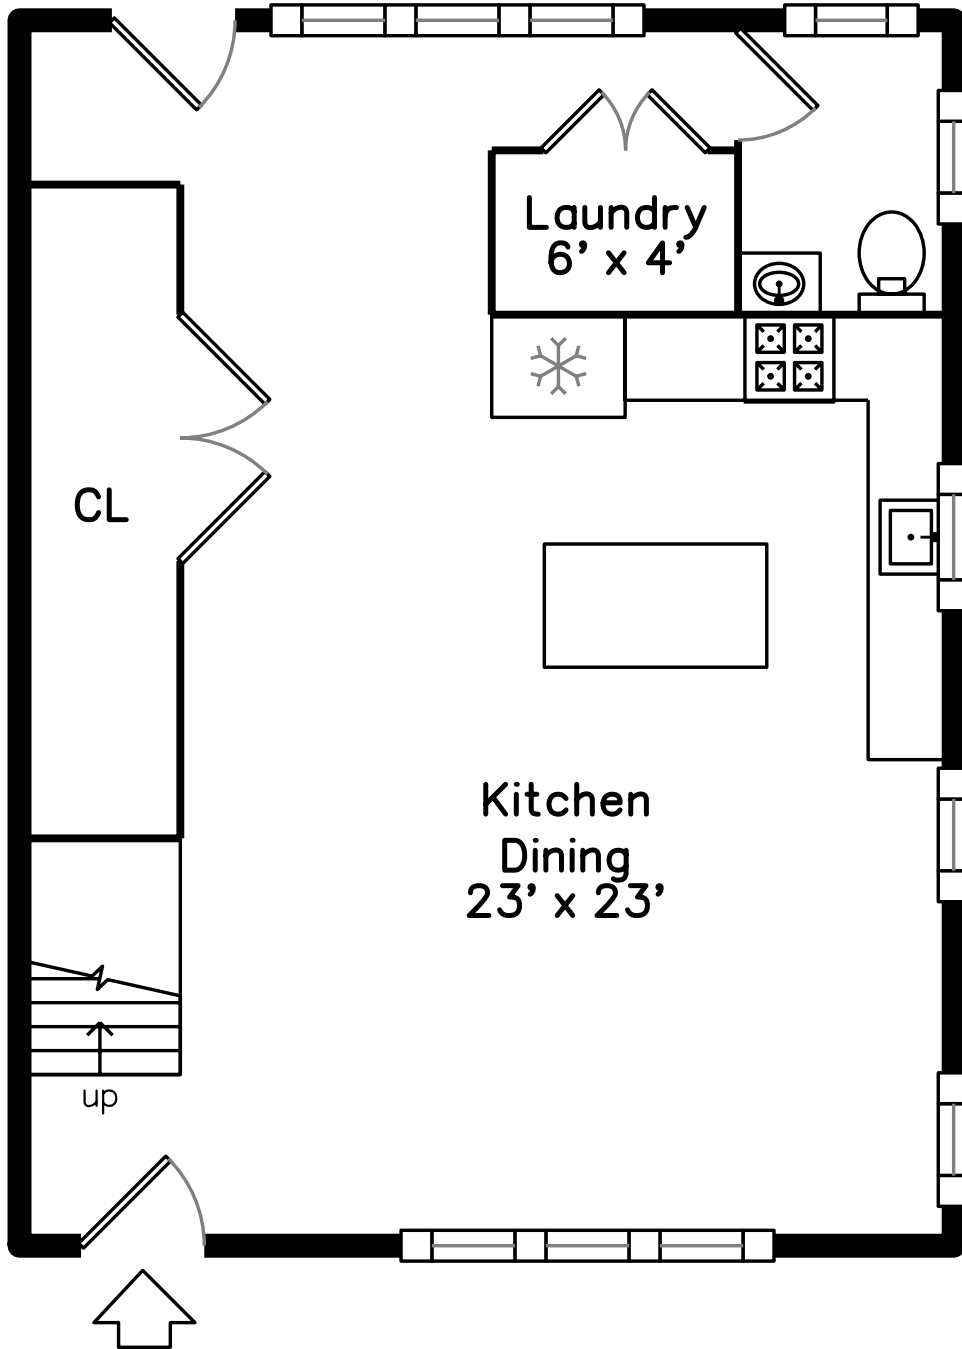

# Main

**36 Temple Street  
Boston, MA 02126**

PicturePlan by  vis-home

Measurements may not be 100% accurate.  
Floor plans are provided for convenience only.  
Room sizes are not used to calculate area.

# Main

Living Room

Living Room

Living Room

Living Room

Kitchen

Kitchen

Kitchen