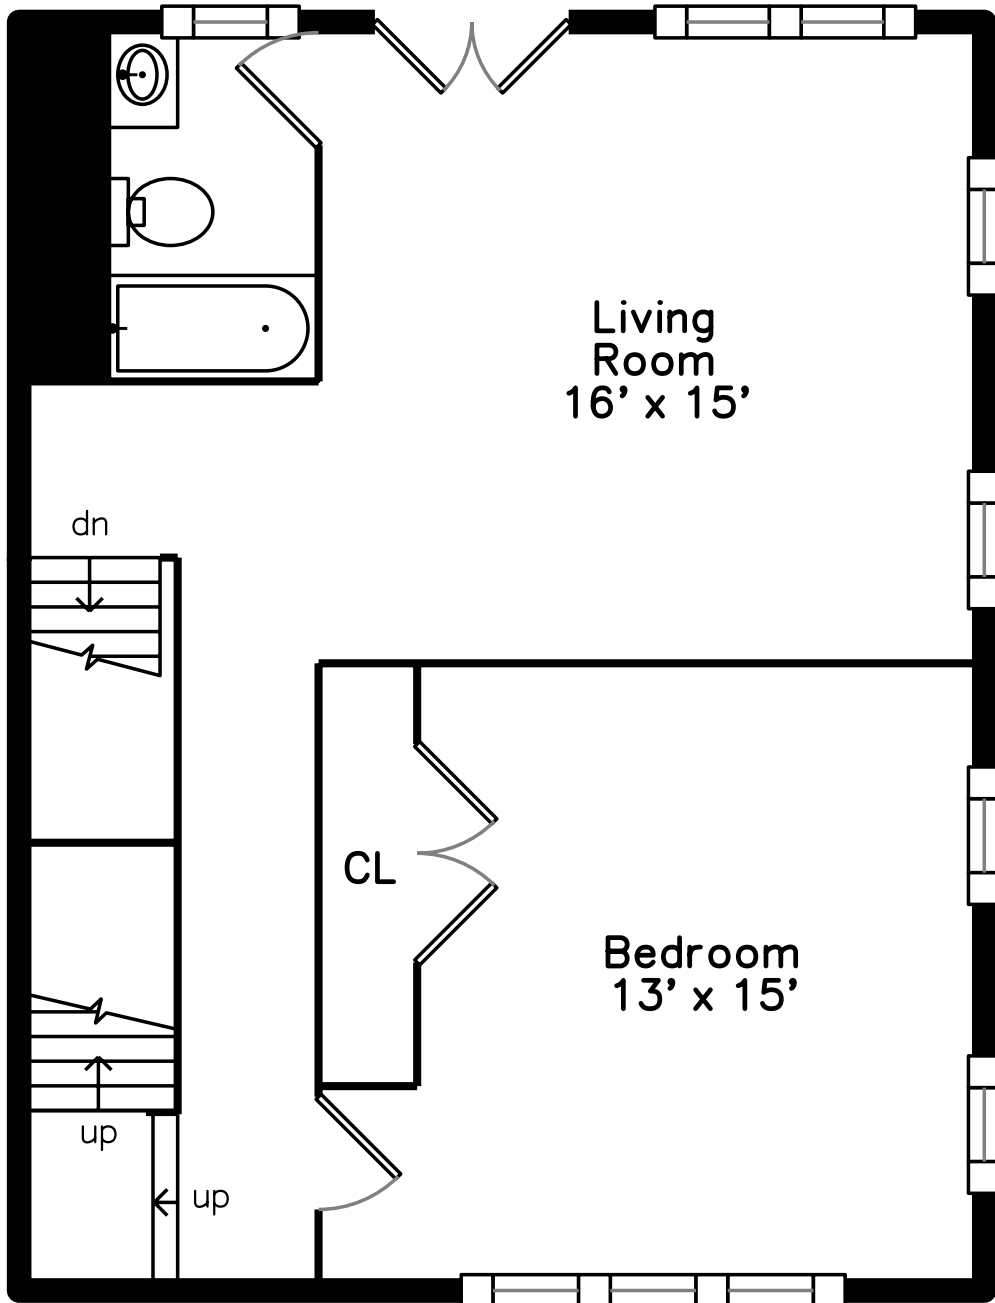

# Upper

# Main

**36 Temple Street  
Boston, MA 02126**

PicturePlan by  vis-home

Measurements may not be 100% accurate.  
Floor plans are provided for convenience only.  
Room sizes are not used to calculate area.

# Main

Living Room

Living Room

Living Room

Living Room

Kitchen

Kitchen

Kitchen