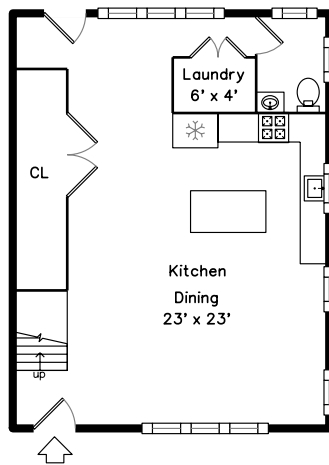

# Upper

# Main

**36 Temple Street  
Boston, MA 02126**

PicturePlan by  vis-home

Measurements may not be 100% accurate.  
Floor plans are provided for convenience only.  
Room sizes are not used to calculate area.

# Main

Living Room

Living Room

Living Room

Living Room

Kitchen

Kitchen

Kitchen