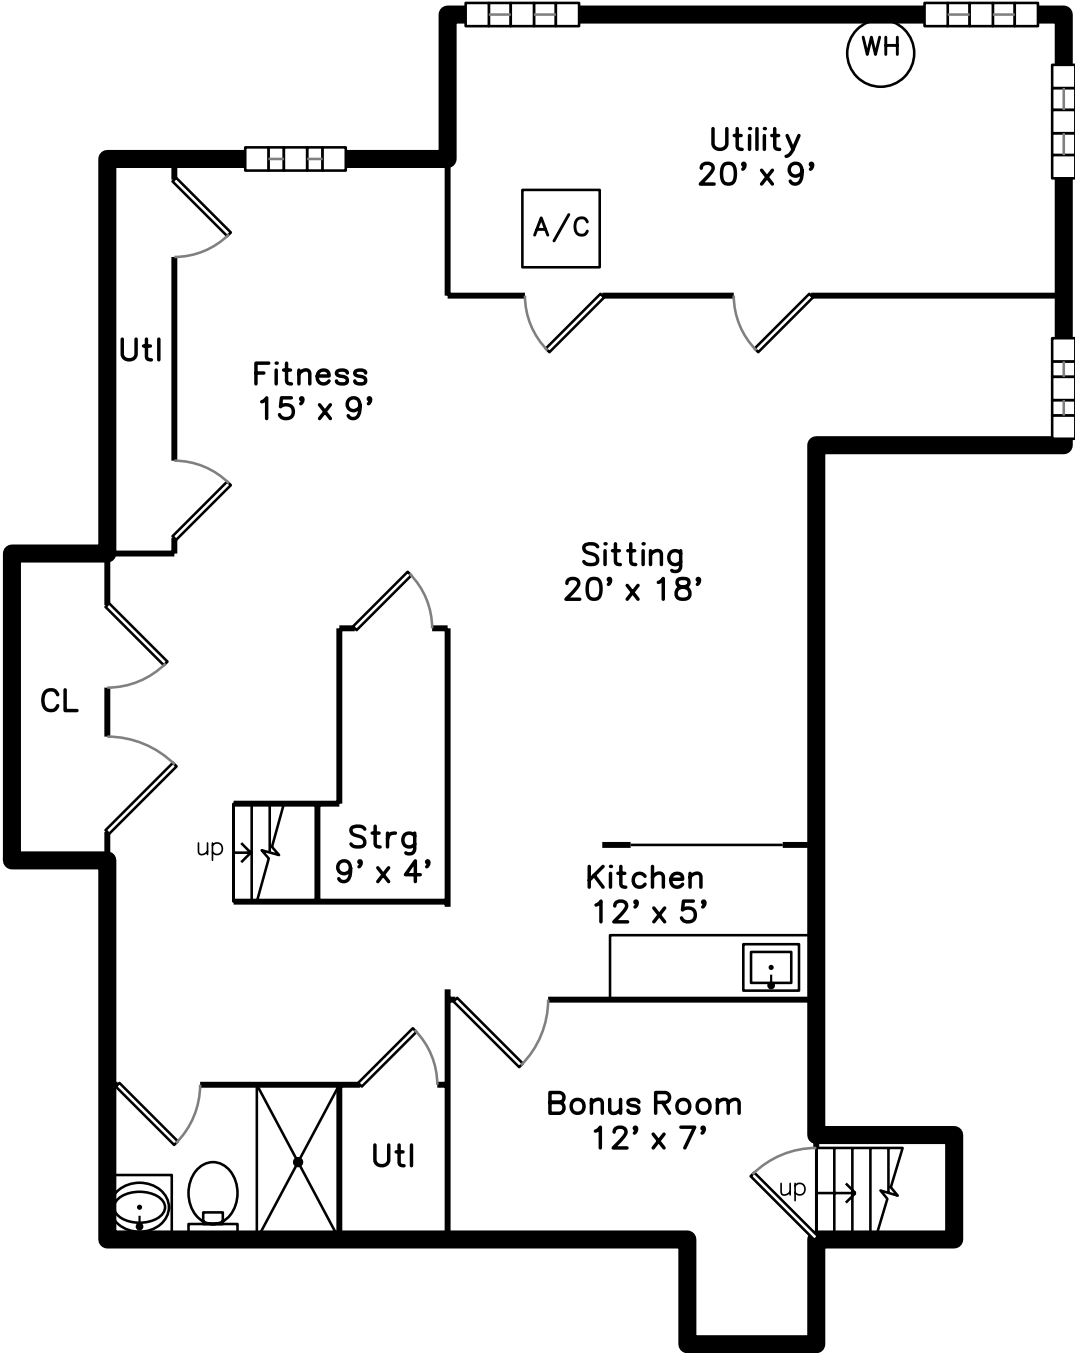

Upper

Main

Basement

**2 Macintosh Lane
Ashland, MA 01721**

PicturePlan by  vis-home

Measurements may not be 100% accurate.
Floor plans are provided for convenience only.
Room sizes are not used to calculate area.

Upper

Main

Basement

3D View – TopDown

3D View – TopDown

3D View – TopDown