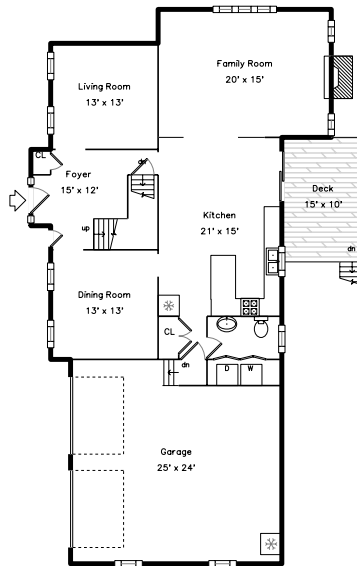

Upper

Main

Basement

**2 Macintosh Lane
Ashland, MA 01721**

PicturePlan by  vis-home

Measurements may not be 100% accurate.
Floor plans are provided for convenience only.
Room sizes are not used to calculate area.

Upper

Main

Basement

3D View – TopDown

3D View – TopDown

3D View – TopDown