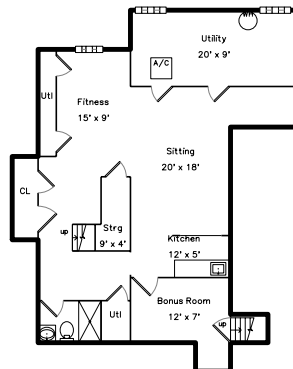

Upper

Main

Basement

**2 Macintosh Lane
Ashland, MA 01721**

PicturePlan by  vis-home

Measurements may not be 100% accurate.
Floor plans are provided for convenience only.
Room sizes are not used to calculate area.

Upper

Main

Basement

3D View – TopDown

3D View – TopDown

3D View – TopDown