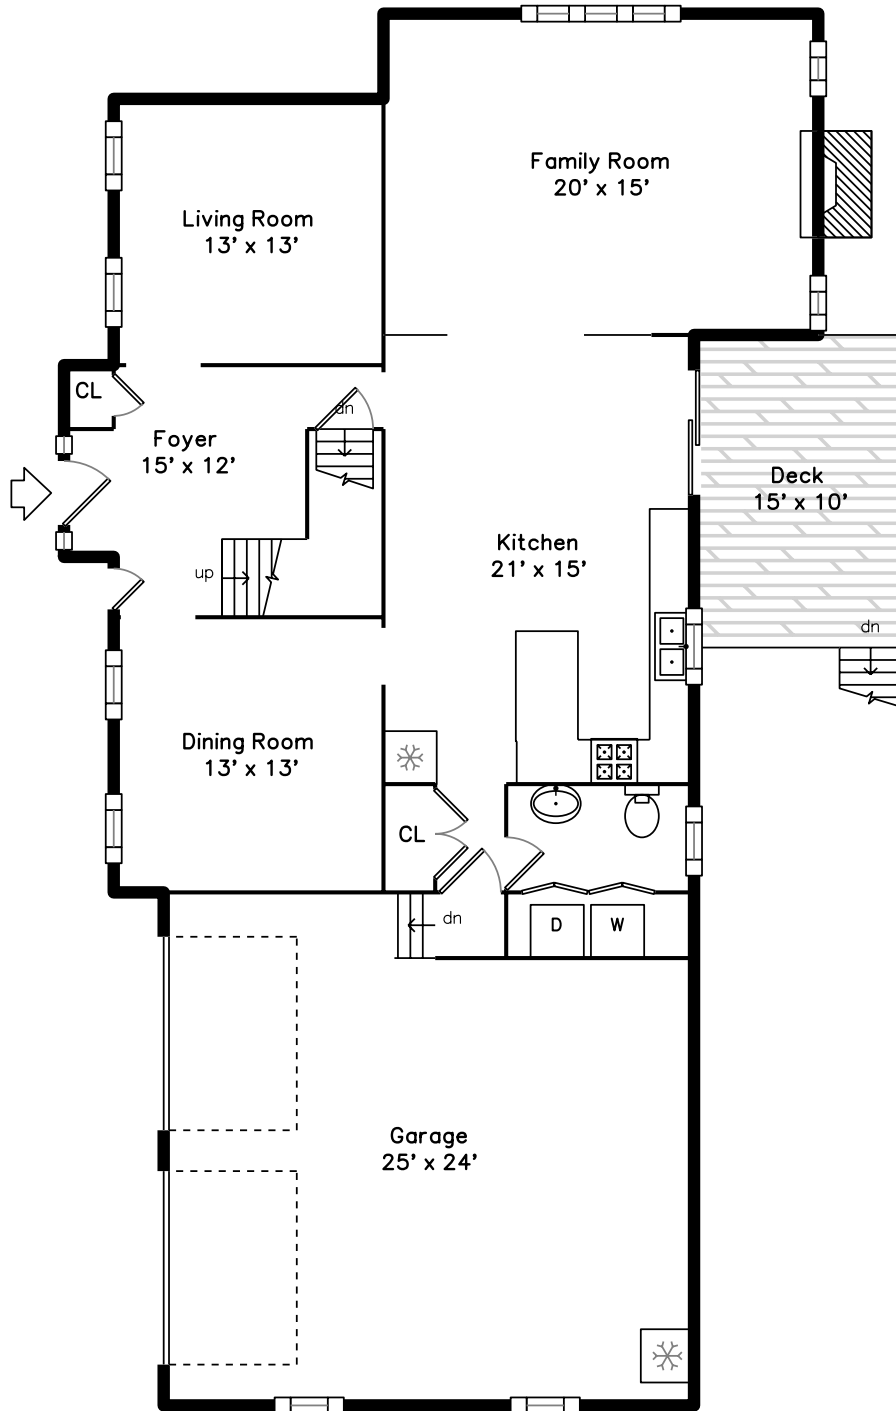

Upper

Main

Basement

**2 Macintosh Lane
Ashland, MA 01721**

PicturePlan by  vis-home

Measurements may not be 100% accurate.
Floor plans are provided for convenience only.
Room sizes are not used to calculate area.

Upper

Main

Basement

3D View – TopDown

3D View – TopDown

3D View – TopDown