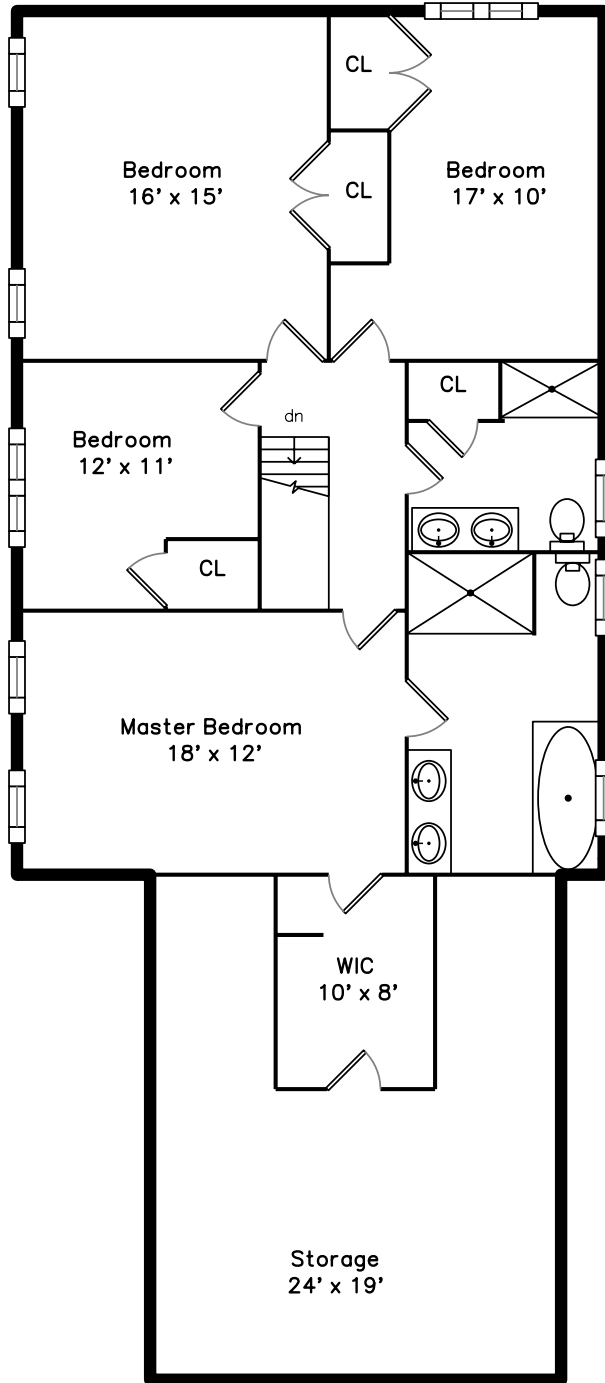

Upper

Main

Basement

**2 Macintosh Lane
Ashland, MA 01721**

PicturePlan by  vis-home

Measurements may not be 100% accurate.
Floor plans are provided for convenience only.
Room sizes are not used to calculate area.

Upper

Main

Basement

3D View – TopDown

3D View – TopDown

3D View – TopDown