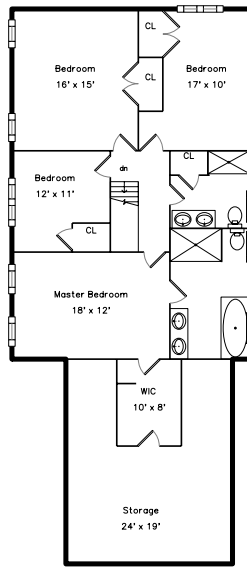

Upper

Main

Basement

**2 Macintosh Lane
Ashland, MA 01721**

PicturePlan by  vis-home

Measurements may not be 100% accurate.
Floor plans are provided for convenience only.
Room sizes are not used to calculate area.

Upper

Main

Basement

3D View – TopDown

3D View – TopDown

3D View – TopDown