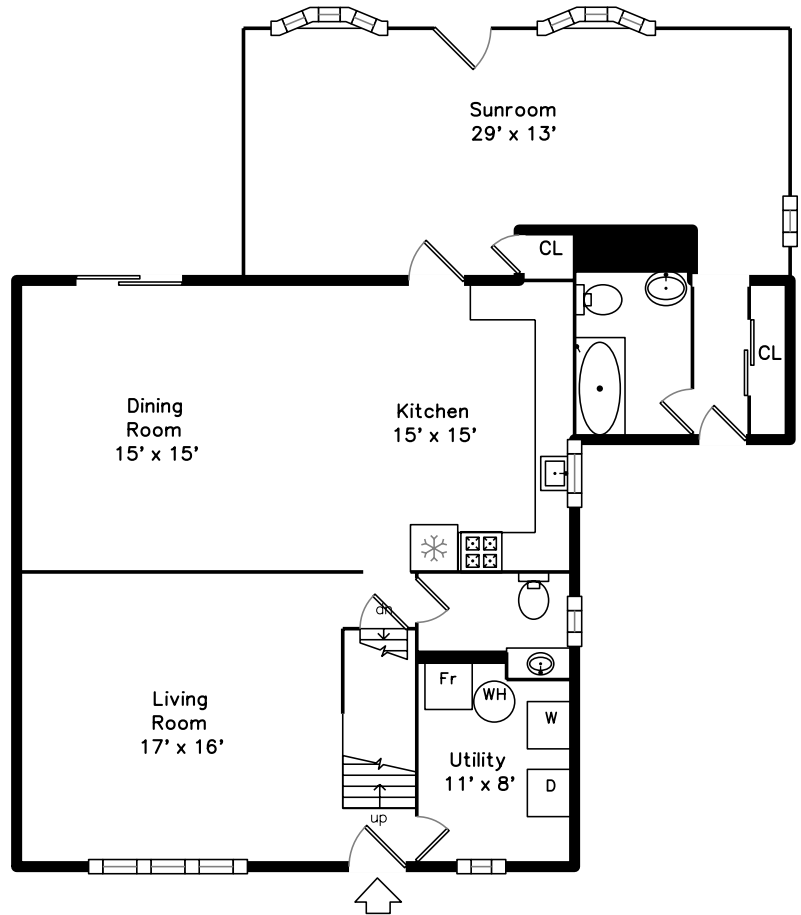

Upper

Main

22 Hayward Street #22
Randolph, MA 02368

PicturePlan by  vis-home

Measurements may not be 100% accurate.
Floor plans are provided for convenience only.
Room sizes are not used to calculate area.

Backyard

Backyard

Backyard

Backyard

Living Room

Living Room

Living Room

Living Room

Living Room

Living Room

Dining Room

Dining Room

Dining Room

Dining Room

Kitchen

Kitchen

Laundry / Utility

Hall

Office

Office

Office

Office

Bedroom

Bedroom