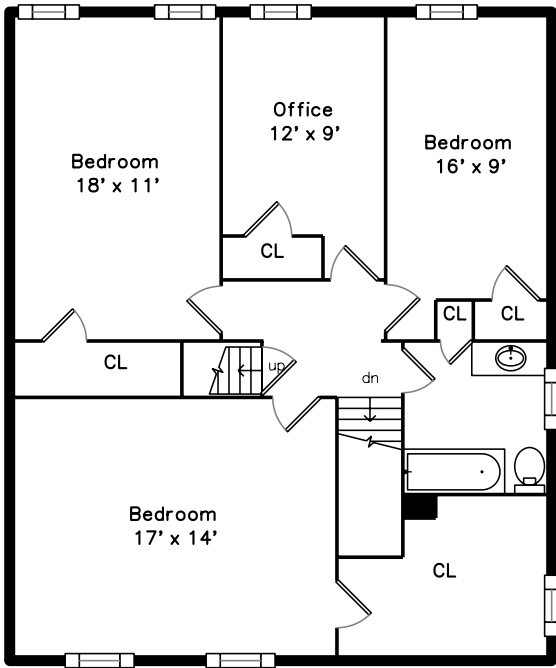

Upper

Main

22 Hayward Street #22
Randolph, MA 02368

PicturePlan by  vis-home

Measurements may not be 100% accurate.
Floor plans are provided for convenience only.
Room sizes are not used to calculate area.

Backyard

Backyard

Backyard

Backyard

Living Room

Living Room

Living Room

Living Room

Living Room

Living Room

Dining Room

Dining Room

Dining Room

Dining Room

Kitchen

Kitchen

Laundry / Utility

Hall

Office

Office

Office

Office

Bedroom

Bedroom