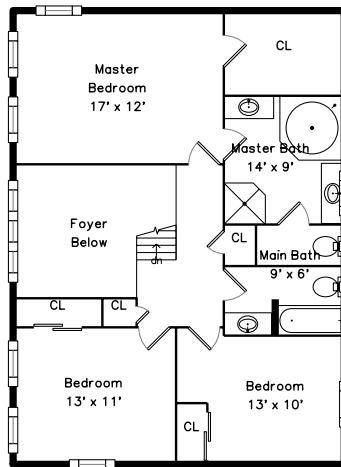

Upper

Main

**3 Auciello Drive
Hopkinton, MA 01748**

PicturePlan by  vis-home

Measurements may not be 100% accurate.
Floor plans are provided for convenience only.
Room sizes are not used to calculate area.

Upper

Main

Outside

Outside

Porch

Foyer

Living Room

Living Room

Living Room

Dining Room

Dining Room

Kitchen

Kitchen

Kitchen

Bathroom

Hall

Master Bedroom

Master Bathroom

Bedroom

Bathroom

Bedroom

Deck

Back