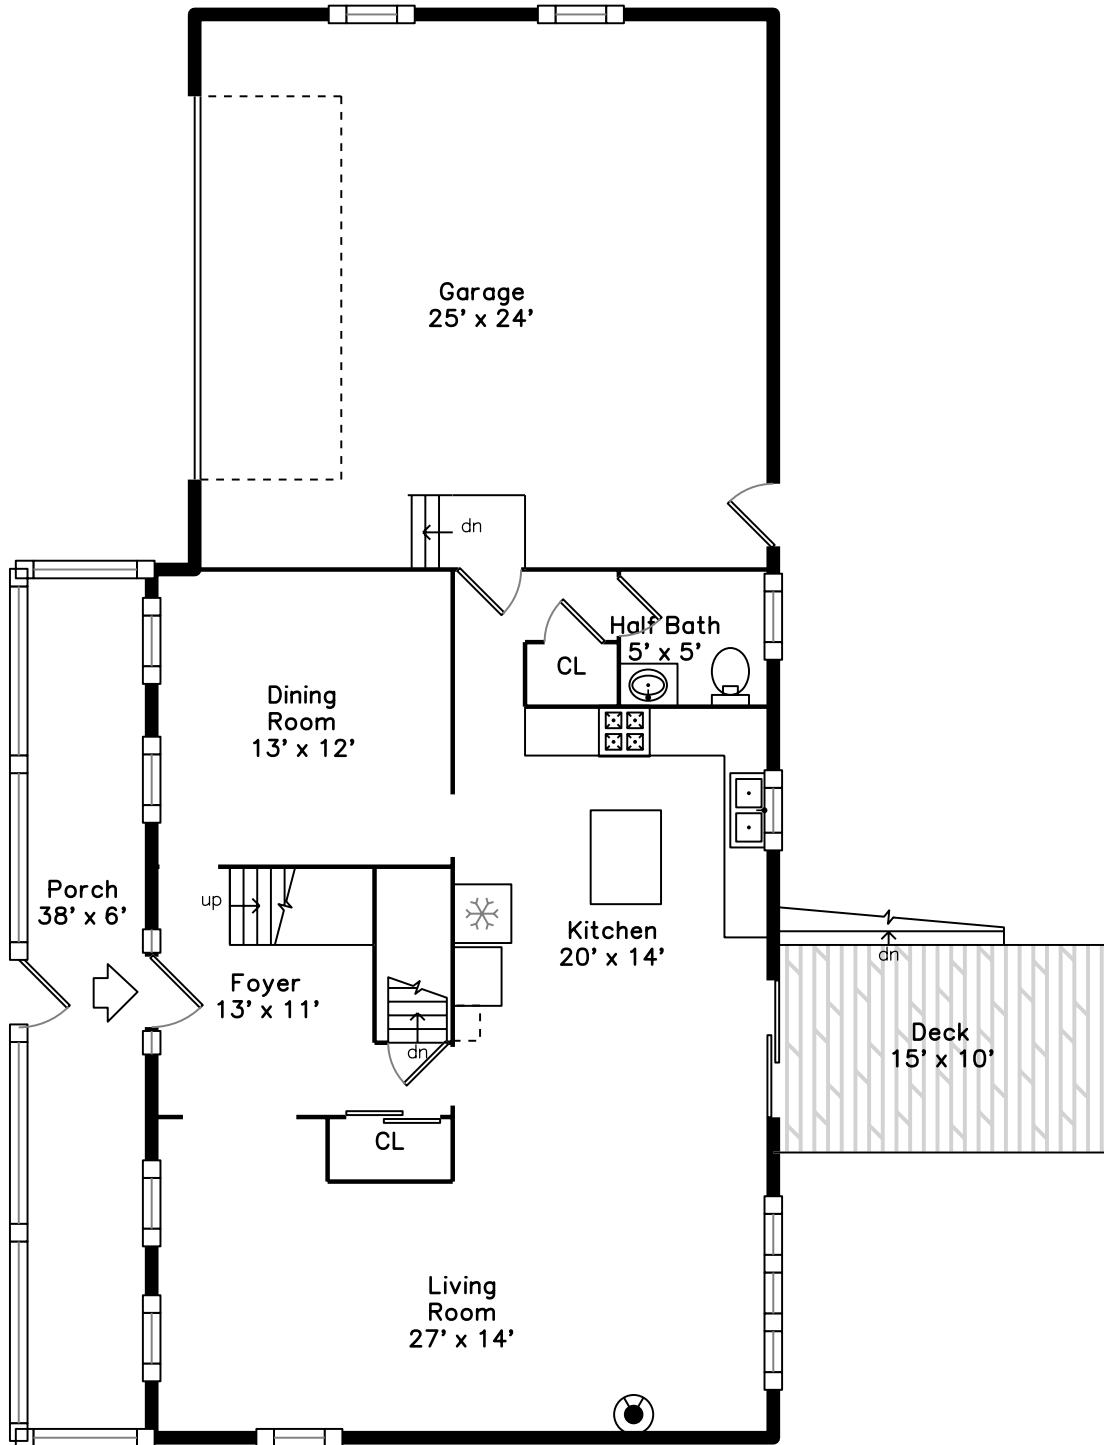

Upper

Main

**3 Auciello Drive
Hopkinton, MA 01748**

PicturePlan by  vis-home

Measurements may not be 100% accurate.
Floor plans are provided for convenience only.
Room sizes are not used to calculate area.

Upper

Main

Outside

Outside

Porch

Foyer

Living Room

Living Room

Living Room

Dining Room

Dining Room

Kitchen

Kitchen

Kitchen

Bathroom

Hall

Master Bedroom

Master Bathroom

Bedroom

Bathroom

Bedroom

Deck

Back