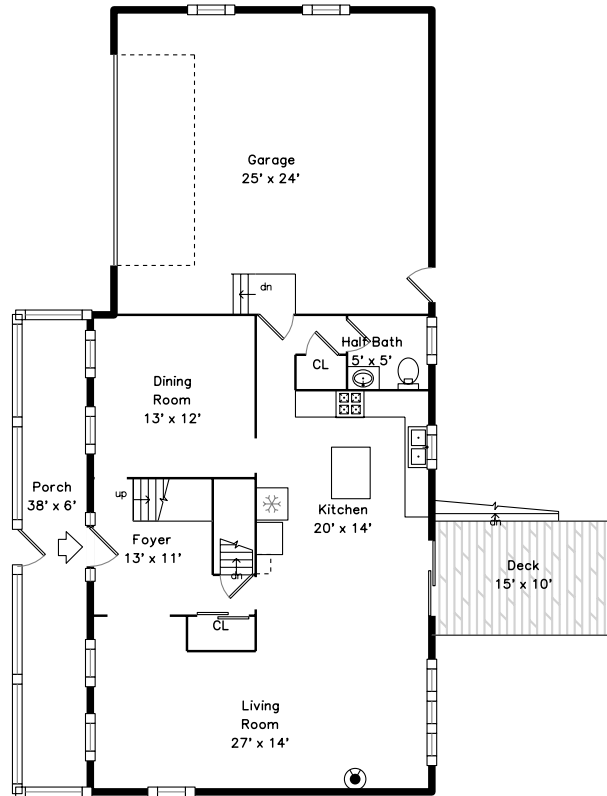

Upper

Main

**3 Auciello Drive
Hopkinton, MA 01748**

PicturePlan by  vis-home

Measurements may not be 100% accurate.
Floor plans are provided for convenience only.
Room sizes are not used to calculate area.

Upper

Main

Outside

Outside

Porch

Foyer

Living Room

Living Room

Living Room

Dining Room

Dining Room

Kitchen

Kitchen

Kitchen

Bathroom

Hall

Master Bedroom

Master Bathroom

Bedroom

Bathroom

Bedroom

Deck

Back