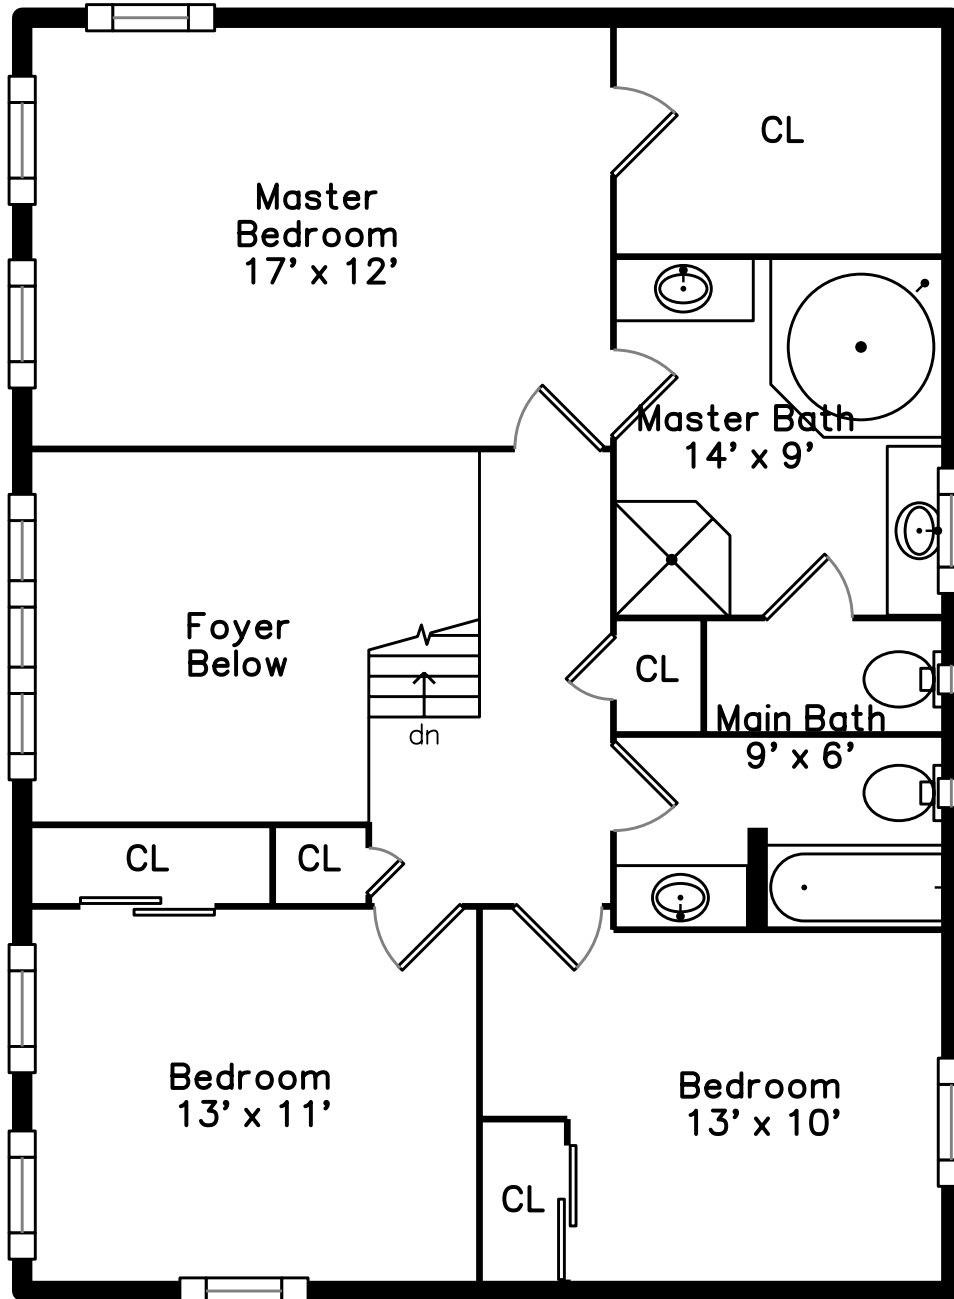

Upper

Main

**3 Auciello Drive
Hopkinton, MA 01748**

PicturePlan by  vis-home

Measurements may not be 100% accurate.
Floor plans are provided for convenience only.
Room sizes are not used to calculate area.

Upper

Main

Outside

Outside

Porch

Foyer

Living Room

Living Room

Living Room

Dining Room

Dining Room

Kitchen

Kitchen

Kitchen

Bathroom

Hall

Master Bedroom

Master Bathroom

Bedroom

Bathroom

Bedroom

Deck

Back