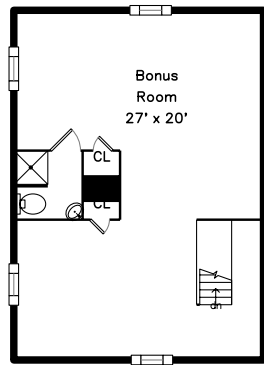

Top

Upper

Main

Lower

**39 Neponset Avenue
Boston, MA 02136**

PicturePlan(tm) by Vis-Home(C) 2021

Measurements may not be 100% accurate.
Floor plans are provided for convenience only.
Room sizes are not used to calculate area.

Top

Upper

Main

Lower

Outside

Outside

Living Room

Living Room

Living Room

Dining Room

Dining Room

Kitchen

Kitchen

Kitchen

Bedroom

Bedroom

Bedroom

Bathroom

Bedroom

Bedroom

Bedroom

Living Room

Living Room

Living Room