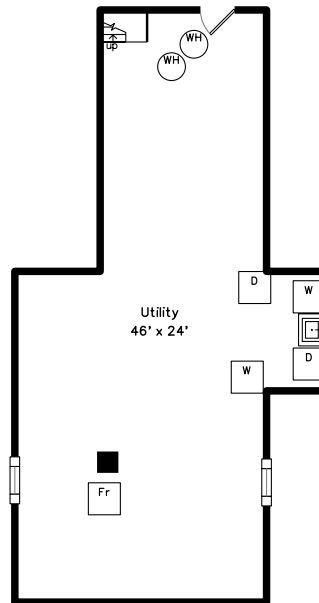

Top

Upper

Main

Lower

**39 Neponset Avenue
Boston, MA 02136**

PicturePlan(tm) by Vis-Home(C) 2021

Measurements may not be 100% accurate.
Floor plans are provided for convenience only.
Room sizes are not used to calculate area.

Top

Upper

Main

Lower

Outside

Outside

Living Room

Living Room

Living Room

Dining Room

Dining Room

Kitchen

Kitchen

Kitchen

Bedroom

Bedroom