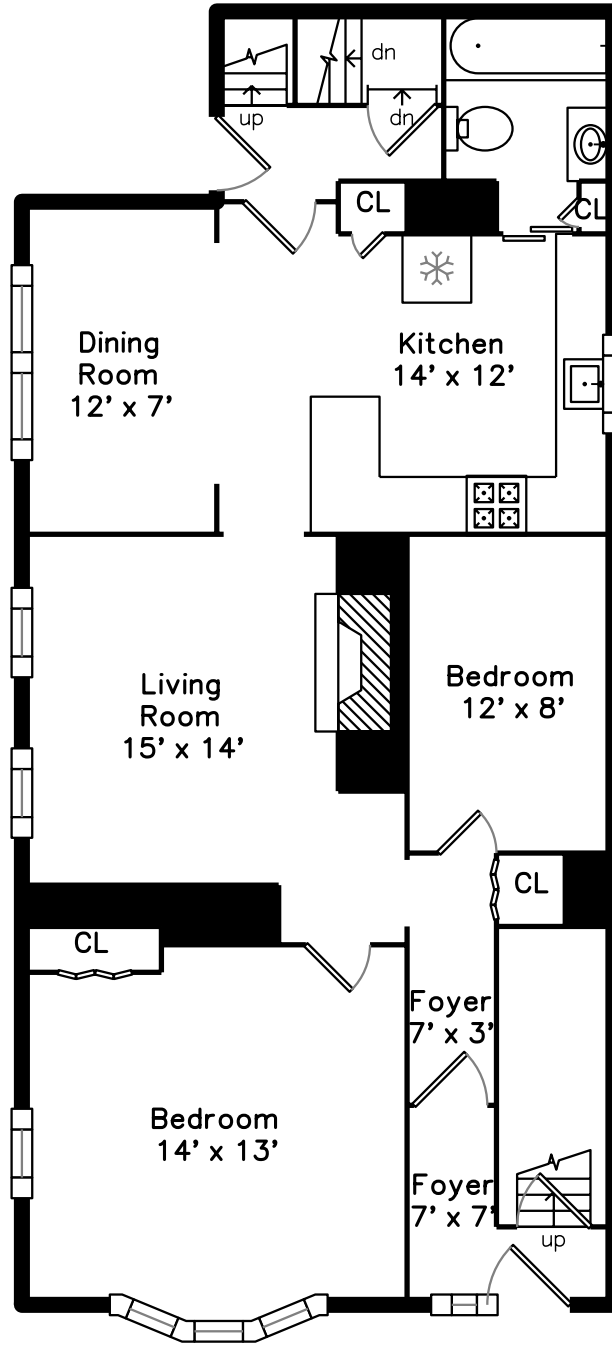

Top

Upper

Main

Lower

**39 Neponset Avenue
Boston, MA 02136**

PicturePlan(tm) by Vis-Home(C) 2021

Measurements may not be 100% accurate.
Floor plans are provided for convenience only.
Room sizes are not used to calculate area.

Top

Upper

Main

Lower

Outside

Outside

Living Room

Living Room

Living Room

Dining Room

Dining Room

Kitchen

Kitchen

Kitchen

Bedroom

Bedroom

Bedroom

Bathroom

Bedroom

Bedroom

Bedroom

Living Room

Living Room

Living Room