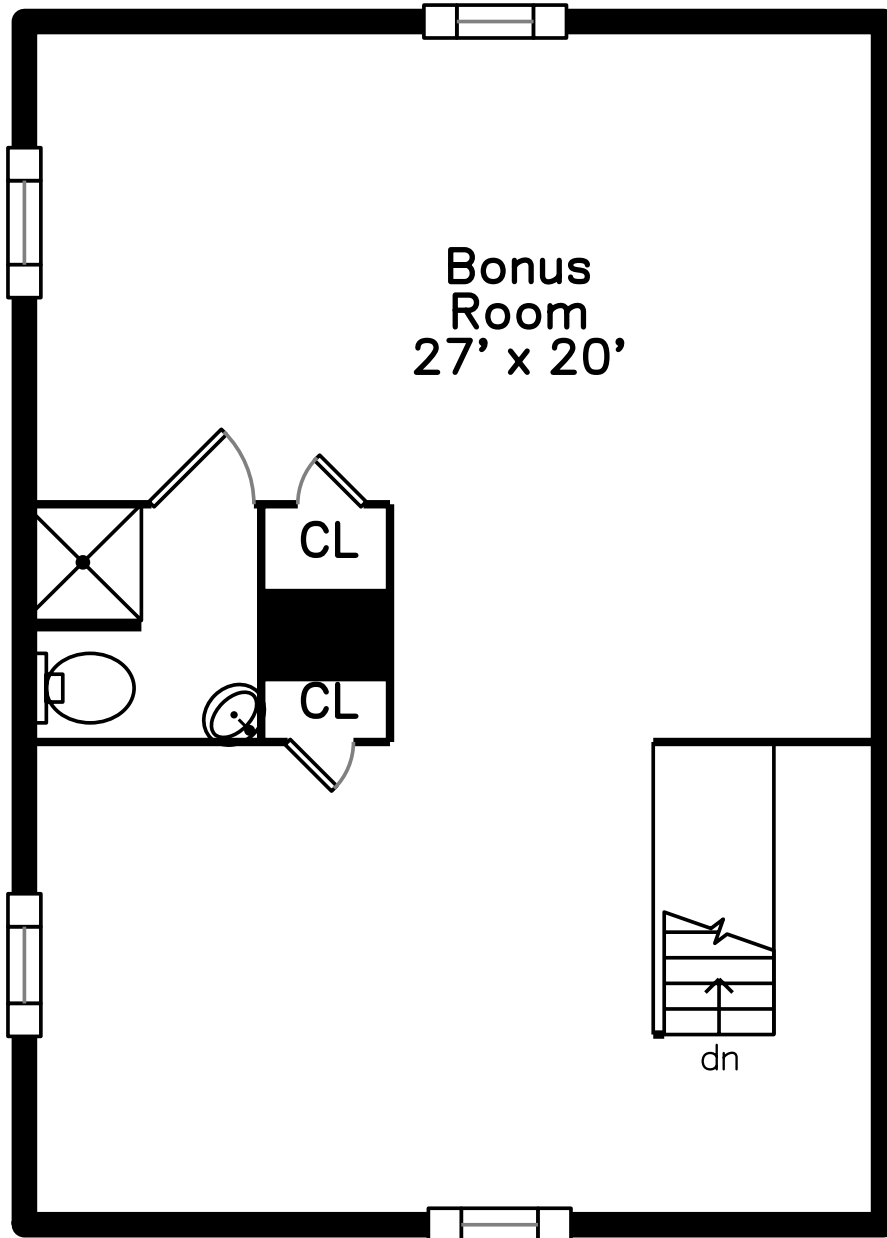

Top

Upper

Main

Lower

**39 Neponset Avenue
Boston, MA 02136**

PicturePlan(tm) by Vis-Home(C) 2021

Measurements may not be 100% accurate.
Floor plans are provided for convenience only.
Room sizes are not used to calculate area.

Top

Upper

Main

Lower

Outside

Outside

Living Room

Living Room

Living Room

Dining Room

Dining Room

Kitchen

Kitchen

Kitchen

Bedroom

Bedroom

Bedroom

Bathroom

Bedroom

Bedroom

Bedroom

Living Room

Living Room

Living Room