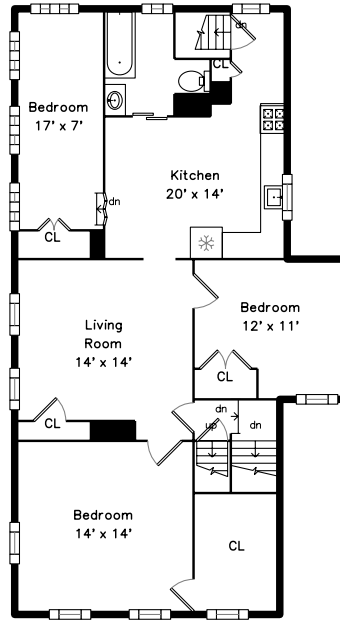

Top

Upper

Main

Lower

**39 Neponset Avenue
Boston, MA 02136**

PicturePlan(tm) by Vis-Home(C) 2021

Measurements may not be 100% accurate.
Floor plans are provided for convenience only.
Room sizes are not used to calculate area.

Top

Upper

Main

Lower

Outside

Outside

Living Room

Living Room

Living Room

Dining Room

Dining Room

Kitchen

Kitchen

Kitchen

Bedroom

Bedroom

Living Room

Kitchen

Kitchen

Kitchen

Kitchen

Bedroom

Bedroom

Bedroom