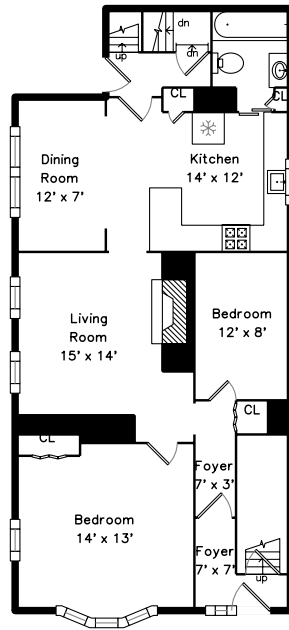

Top

Upper

Main

Lower

**39 Neponset Avenue
Boston, MA 02136**

PicturePlan(tm) by Vis-Home(C) 2021

Measurements may not be 100% accurate.
Floor plans are provided for convenience only.
Room sizes are not used to calculate area.

Top

Upper

Main

Lower

Outside

Outside

Living Room

Living Room

Living Room

Dining Room

Dining Room

Kitchen

Kitchen

Kitchen

Bedroom

Bedroom

Living Room

Kitchen

Kitchen

Kitchen

Kitchen

Bedroom

Bedroom

Bedroom