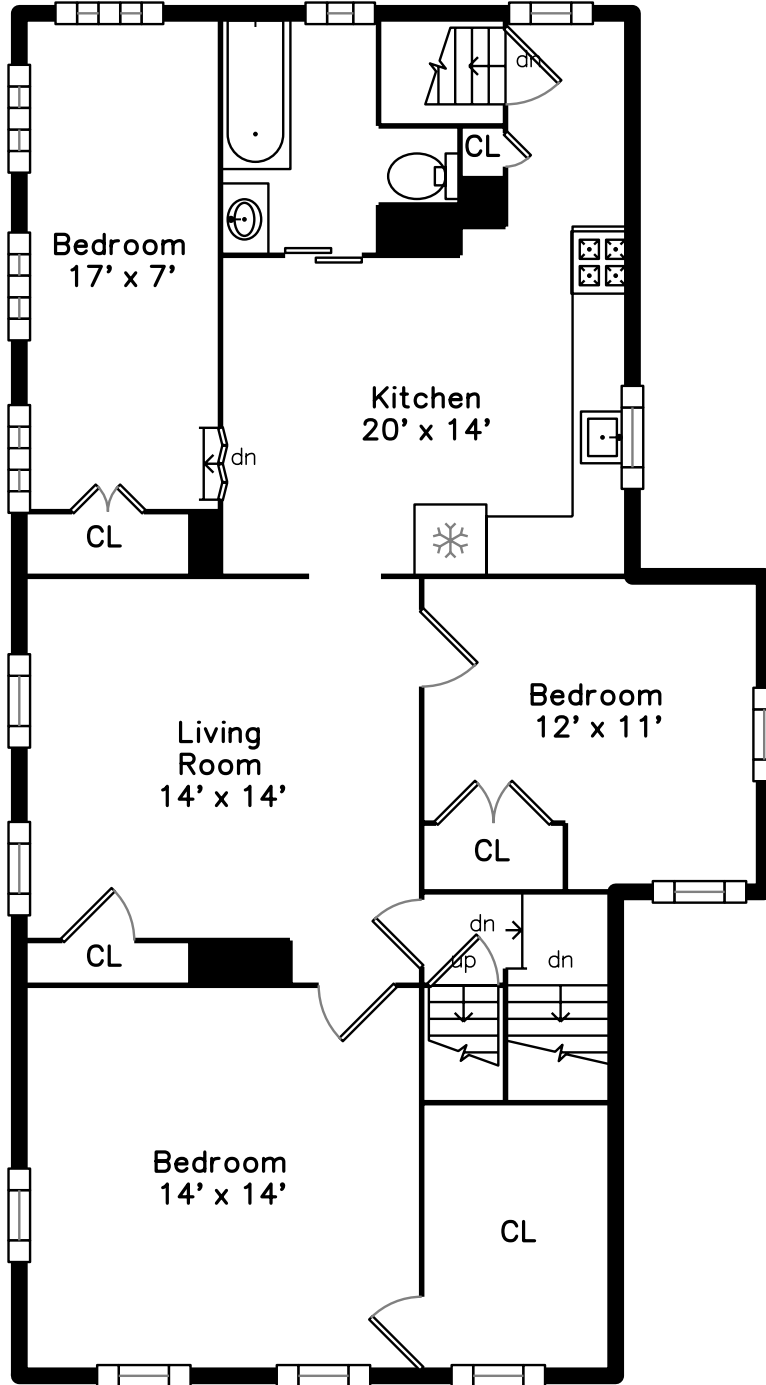

Top

Upper

Main

Lower

**39 Neponset Avenue
Boston, MA 02136**

PicturePlan(tm) by Vis-Home(C) 2021

Measurements may not be 100% accurate.
Floor plans are provided for convenience only.
Room sizes are not used to calculate area.

Top

Upper

Main

Lower

Outside

Outside

Living Room

Living Room

Living Room

Dining Room

Dining Room

Kitchen

Kitchen

Kitchen

Bedroom

Bedroom

Bedroom

Bathroom

Bedroom

Bedroom

Bedroom

Living Room

Living Room

Living Room