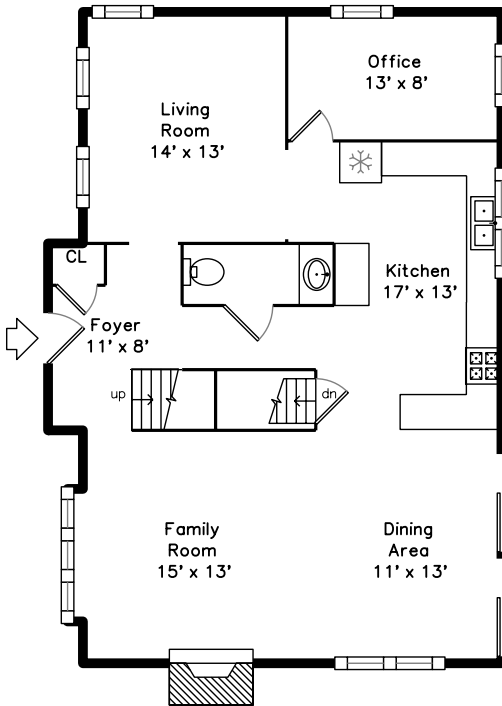

Top

Upper

Main

Basement

24 South Street
Reading, MA 01867

PicturePlan by  vis-home

Measurements may not be 100% accurate.
Floor plans are provided for convenience only.
Room sizes are not used to calculate area.

Top

Upper

Main

Basement

Outside

Outside

Outside

Outside

Hall

Master Bedroom

Master Bedroom

Bedroom

Bedroom

Bedroom

Bedroom

Master Bathroom

Master Bathroom

Outside

Bedroom

Bedroom

Bedroom

Office

Office