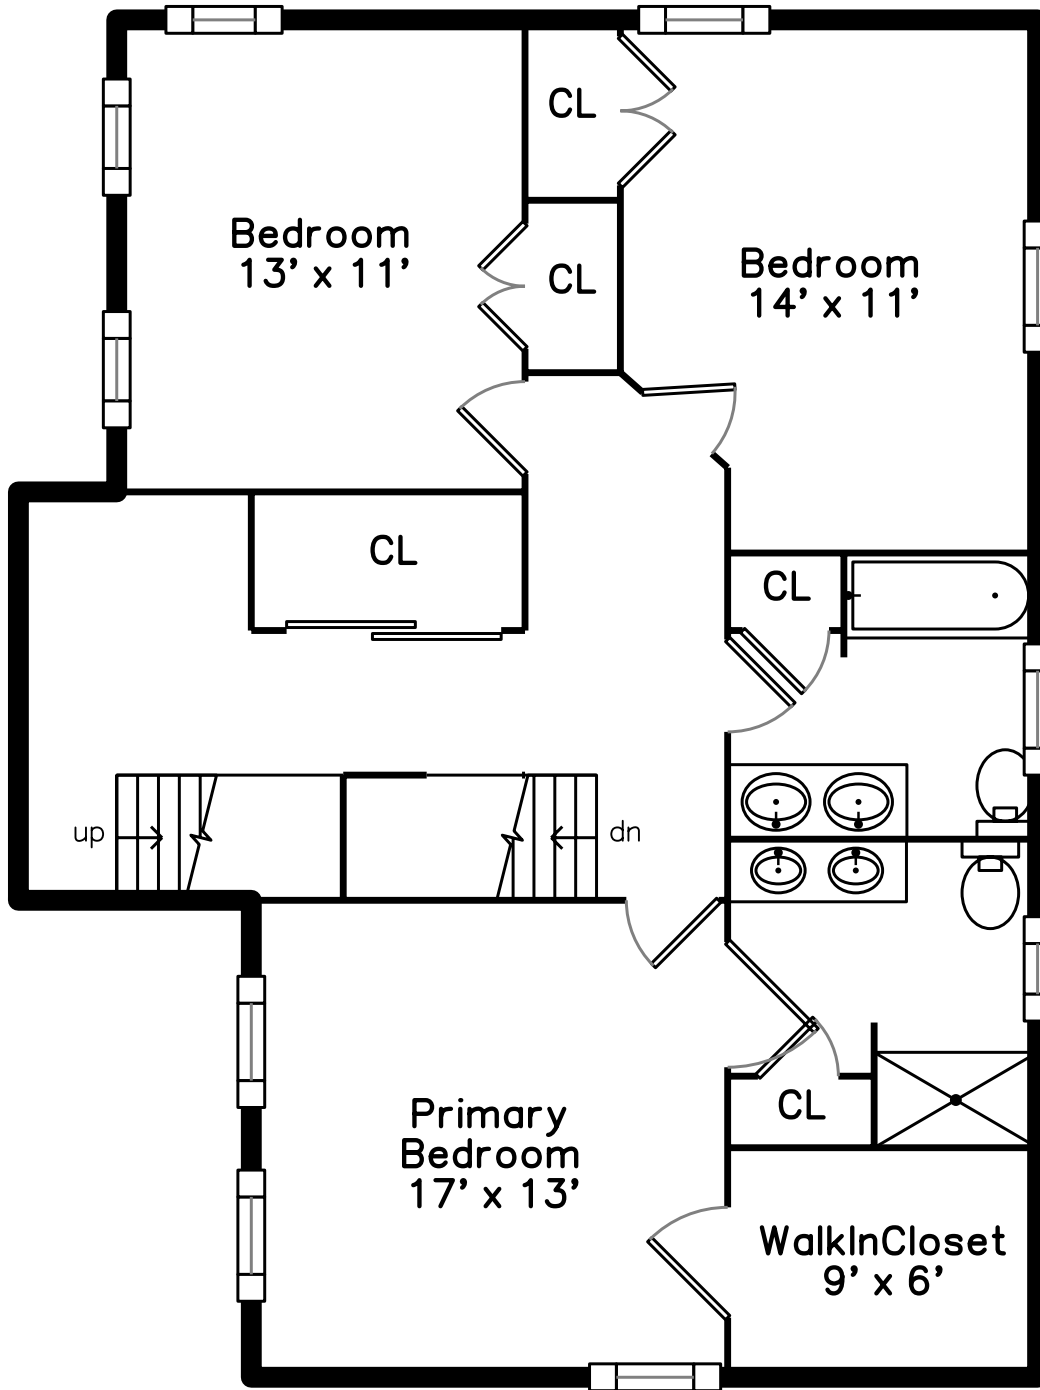

Top

Upper

Main

Basement

24 South Street
Reading, MA 01867

PicturePlan by  vis-home

Measurements may not be 100% accurate.
Floor plans are provided for convenience only.
Room sizes are not used to calculate area.

Top

Upper

Main

Basement

Outside

Outside

Outside

Outside

Outside

Outside

Outside

Foyer

Family Room

Family Room

Family Room

Dining Room

Master Bathroom

Outside

Bedroom

Bedroom

Bedroom

Office

Office