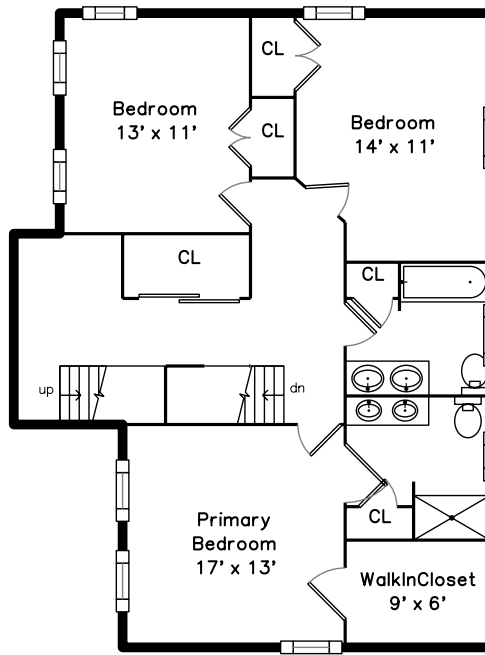

Top

Upper

Main

Basement

24 South Street
Reading, MA 01867

PicturePlan by  vis-home

Measurements may not be 100% accurate.
Floor plans are provided for convenience only.
Room sizes are not used to calculate area.

Top

Upper

Main

Basement

Outside

Outside

Outside

Outside

Hall

Master Bedroom

Master Bedroom

Bedroom

Bedroom

Bedroom

Bedroom

Master Bathroom

Master Bathroom

Outside

Bedroom

Bedroom

Bedroom

Office

Office