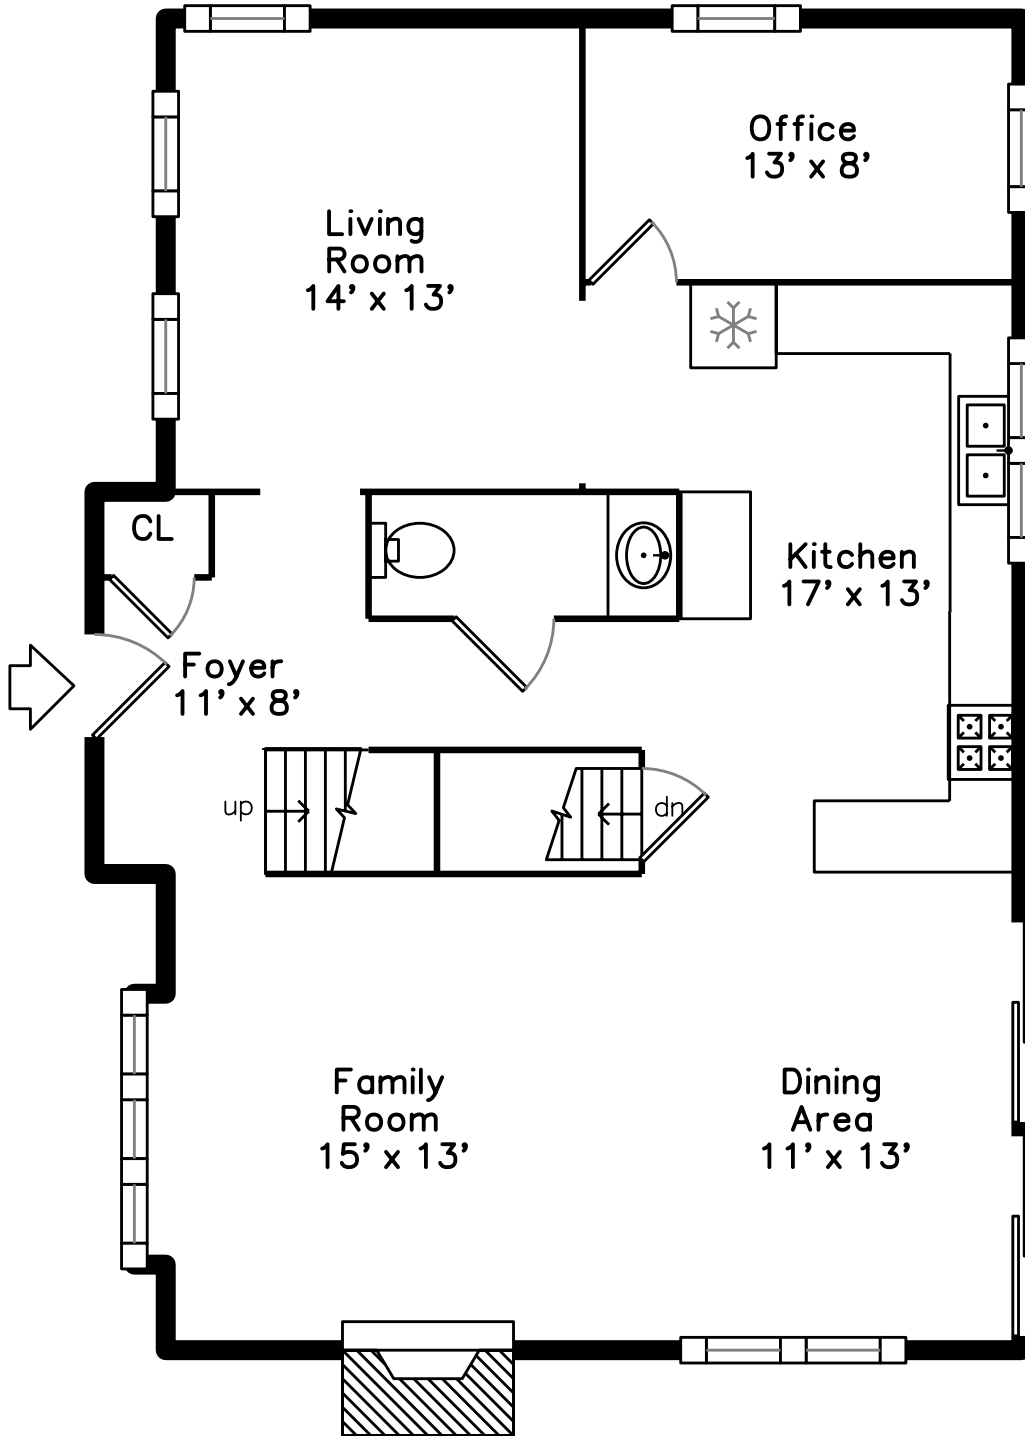

Top

Upper

Main

Basement

24 South Street
Reading, MA 01867

PicturePlan by  vis-home

Measurements may not be 100% accurate.
Floor plans are provided for convenience only.
Room sizes are not used to calculate area.

Top

Upper

Main

Basement

Outside

Outside

Outside

Outside

Outside

Outside

Outside

Foyer

Family Room

Family Room

Family Room

Dining Room

Master Bathroom

Outside

Bedroom

Bedroom

Bedroom

Office

Office