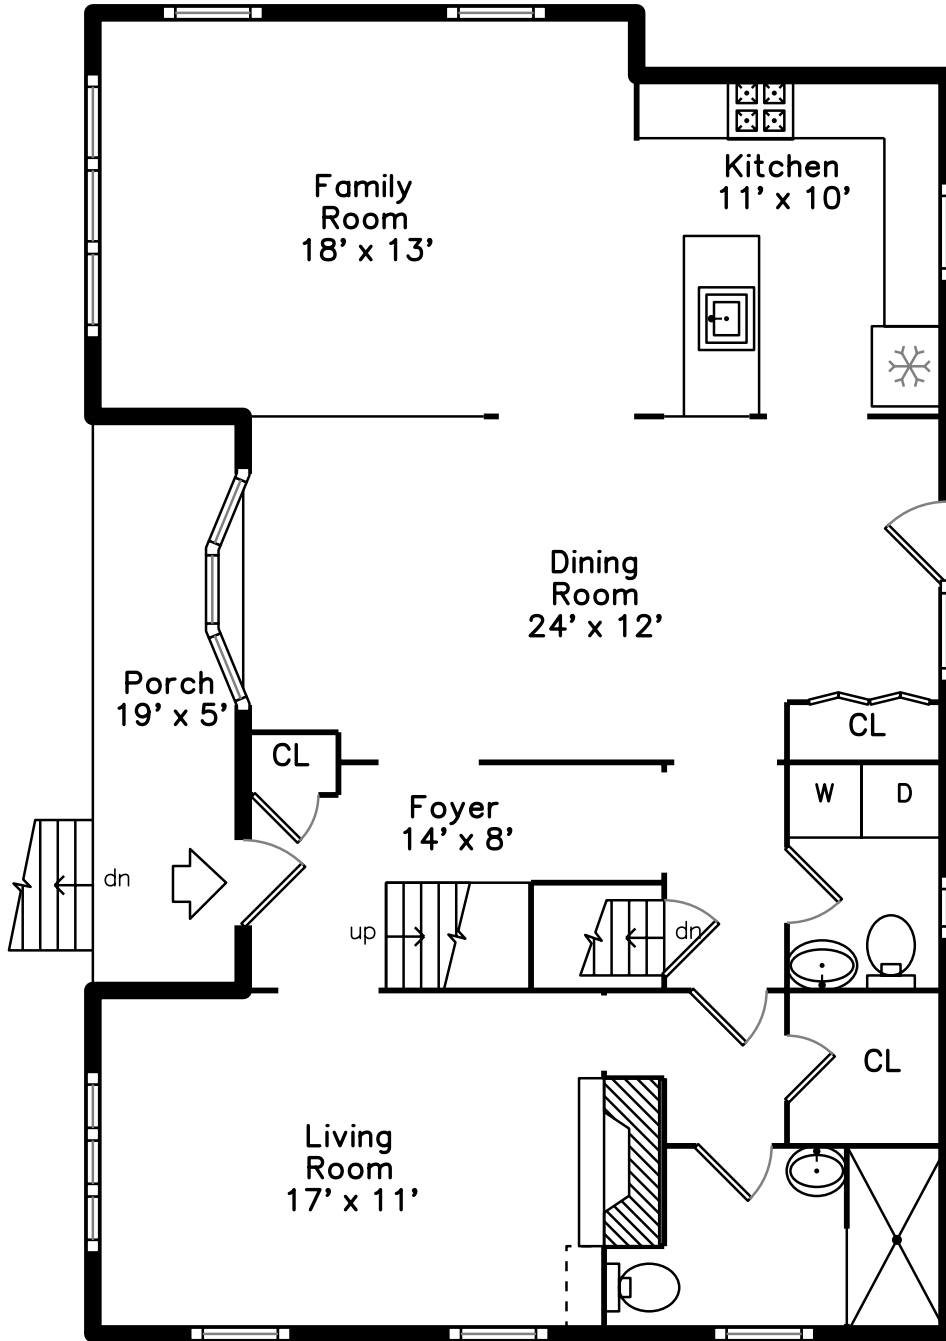

Upper

Main

**396 Winthrop Street
Medford, MA 02155**

PicturePlan by  vis-home

Measurements may not be 100% accurate.
Floor plans are provided for convenience only.
Room sizes are not used to calculate area.

Upper

Main

Outside

Outside

Outside

Outside

Porch

Foyer

Living Room

Living Room

Dining Room

Dining Room

Dining Room

Kitchen

Kitchen

Kitchen

Family Room

Family Room

Family Room

Bathroom

Bathroom

Bathroom

CL

Hall