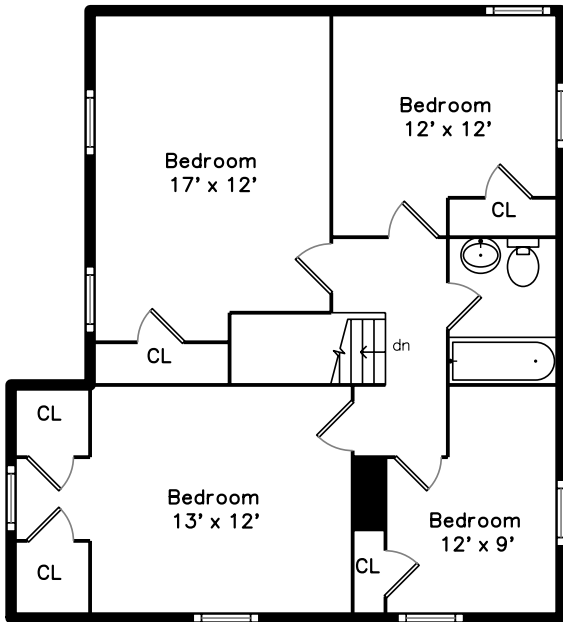

Upper

Main

**396 Winthrop Street
Medford, MA 02155**

PicturePlan by  vis-home

Measurements may not be 100% accurate.
Floor plans are provided for convenience only.
Room sizes are not used to calculate area.

Living Room

Living Room

Dining Room

Dining Room

Dining Room

Kitchen

Kitchen

Kitchen

Family Room

Family Room

Family Room

Bathroom

Bathroom

Bathroom

CL

Hall

Bathroom

Back

Back

Back

Back

Outside

Outside

Back