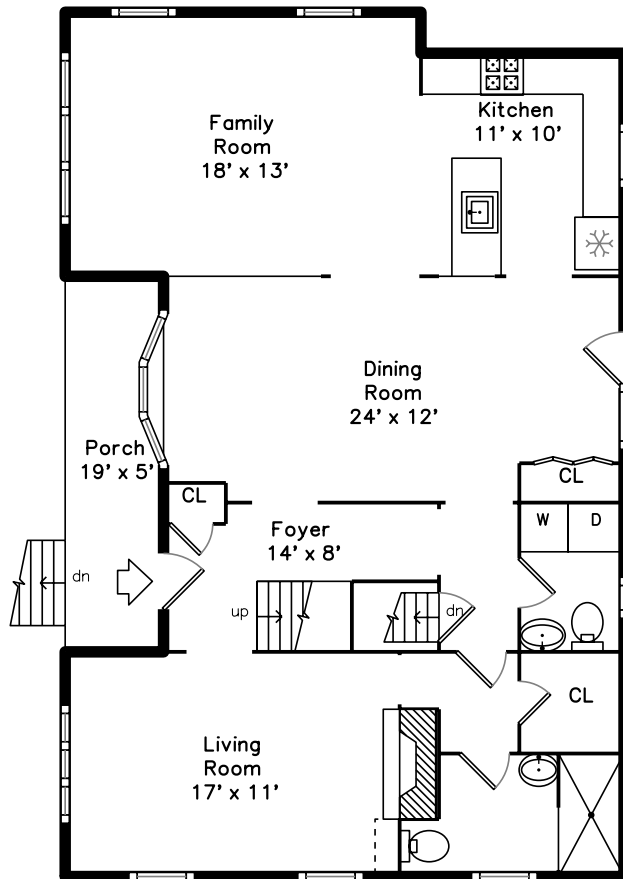

Upper

Main

**396 Winthrop Street
Medford, MA 02155**

PicturePlan by  vis-home

Measurements may not be 100% accurate.
Floor plans are provided for convenience only.
Room sizes are not used to calculate area.

Upper

Main

Outside

Outside

Outside

Outside

Porch

Foyer

Living Room

Living Room

Dining Room

Dining Room

Dining Room

Kitchen

Kitchen

Kitchen

Family Room

Family Room

Family Room

Bathroom

Bathroom

Bathroom

CL

Hall