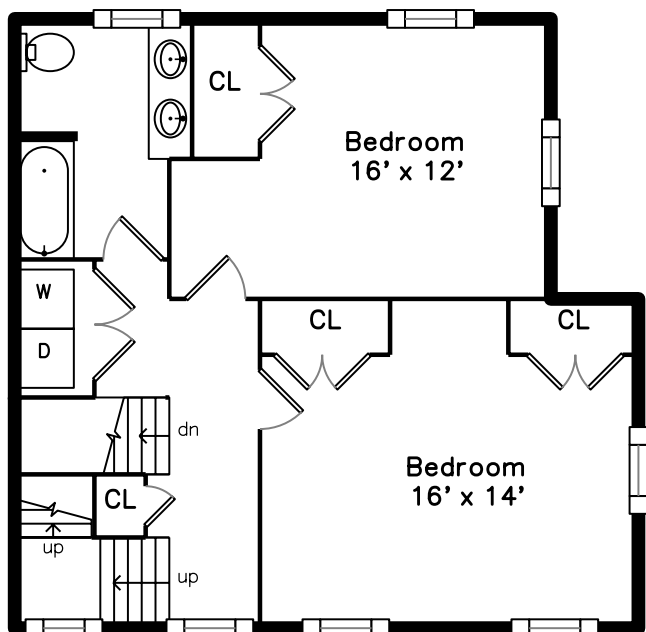

# Main

# Upper

14 Linden Street  
Newton, MA 02464

PicturePlan by  vis-home

Measurements may not be 100% accurate.  
Floor plans are provided for convenience only.  
Room sizes are not used to calculate area.

Dining Room

Kitchen

Kitchen

Kitchen

Bathroom

Bedroom

Bedroom

Bedroom

Bedroom

Bathroom

Bathroom

Laundry

Master Bedroom

Master Bedroom

Bathroom

Bathroom