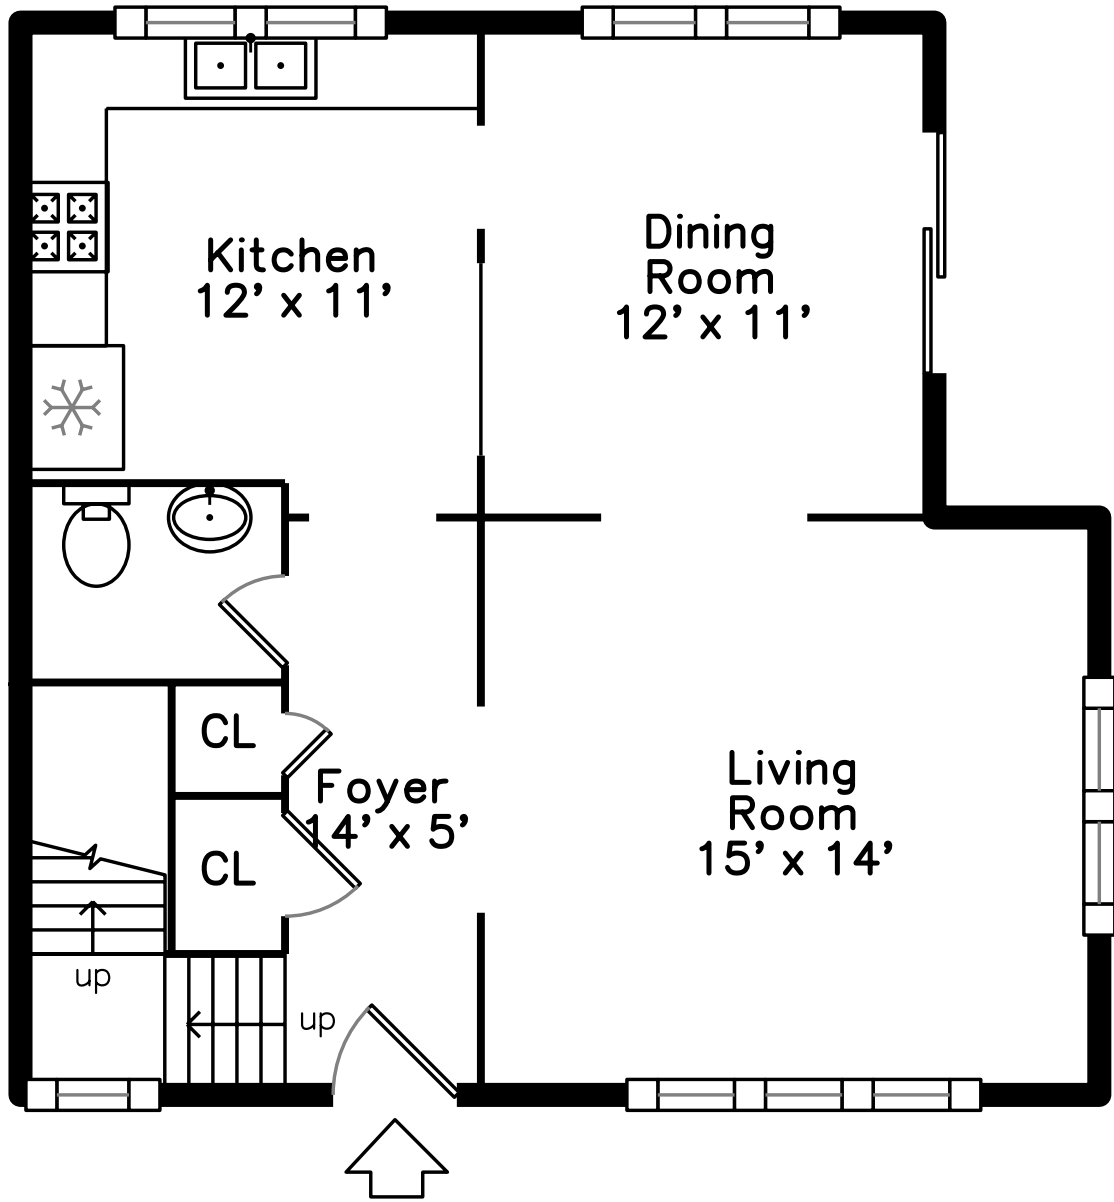

# Upper

14 Linden Street  
Newton, MA 02464

PicturePlan by  vis-home

Measurements may not be 100% accurate.  
Floor plans are provided for convenience only.  
Room sizes are not used to calculate area.

# Upper

# Main

Outside

Outside

Outside

Back

Living Room

Living Room

Dining Room

Dining Room

Kitchen

Kitchen

Kitchen

Bathroom

Bedroom

Bedroom

Bedroom