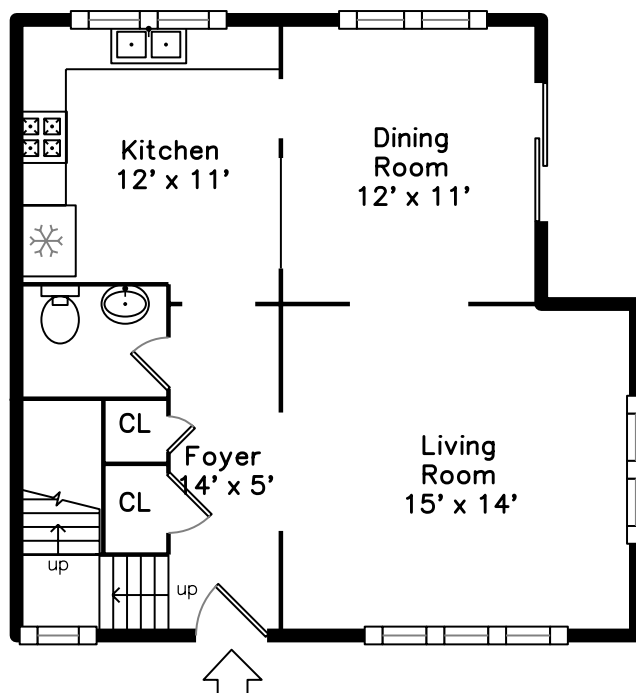

# Main

# Upper

14 Linden Street  
Newton, MA 02464

PicturePlan by  vis-home

Measurements may not be 100% accurate.  
Floor plans are provided for convenience only.  
Room sizes are not used to calculate area.

# Main

Outside

Outside

Outside

Back

Living Room

Living Room

Dining Room

Dining Room

Kitchen

Kitchen

Kitchen

Bathroom

Bedroom

Bedroom

Bedroom