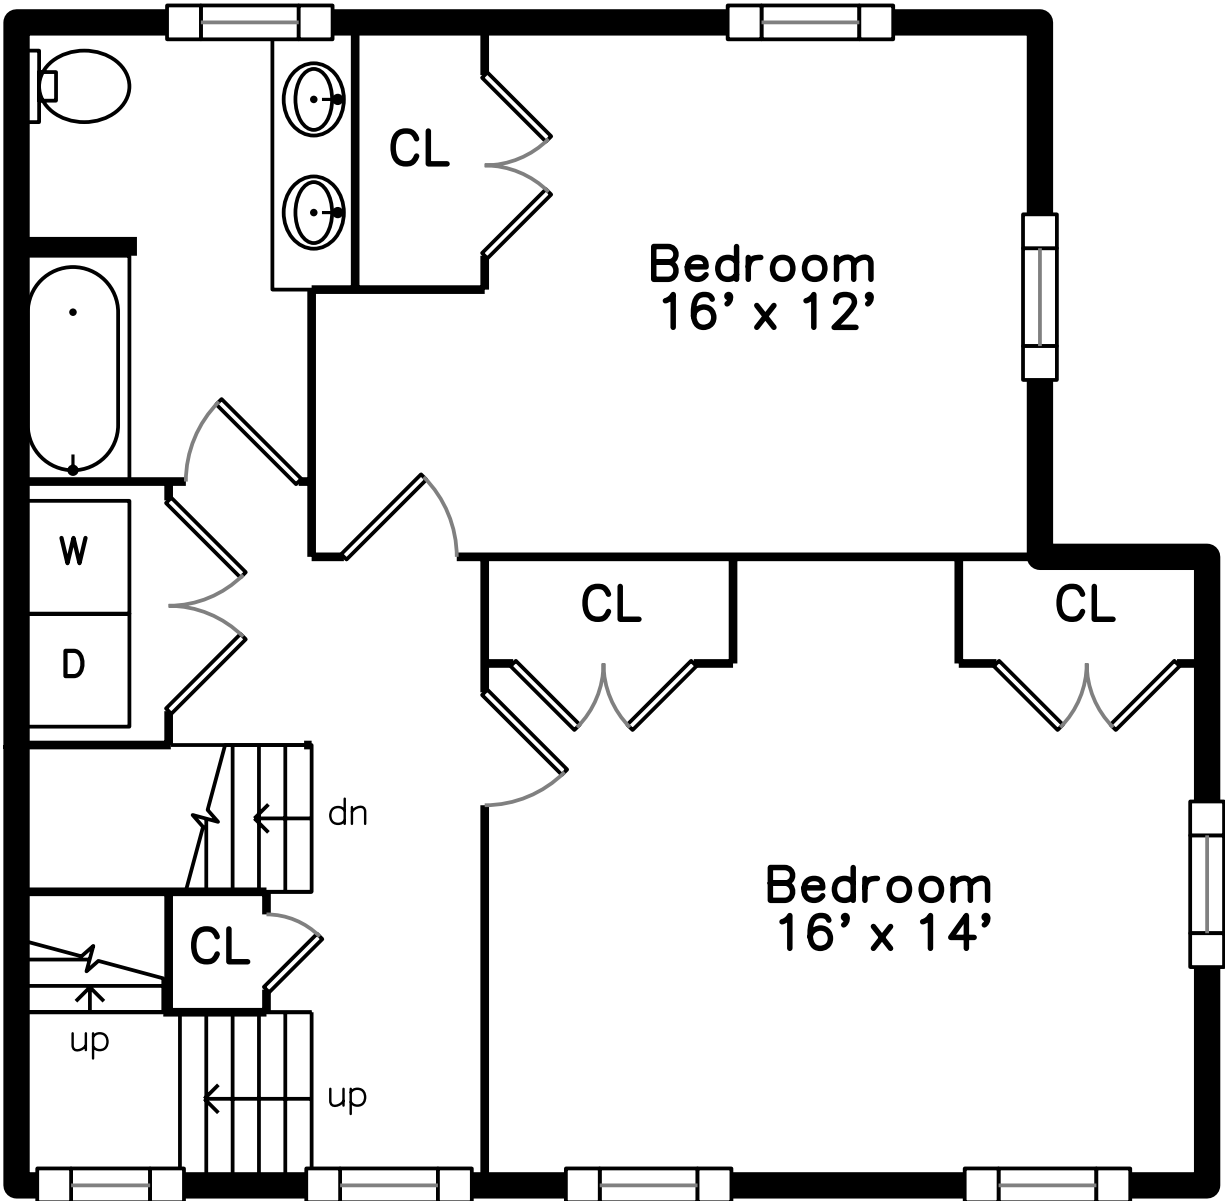

# Main

# Upper

14 Linden Street  
Newton, MA 02464

PicturePlan by  vis-home

Measurements may not be 100% accurate.  
Floor plans are provided for convenience only.  
Room sizes are not used to calculate area.

# Main

Outside

Outside

Outside

Back

Living Room

Living Room

Dining Room

Dining Room

Kitchen

Kitchen

Kitchen

Bathroom

Bedroom

Bedroom

Bedroom