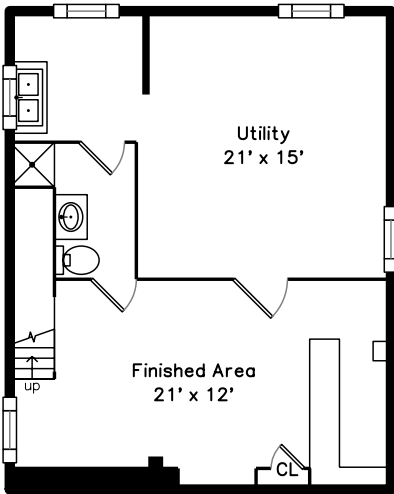

Upper

Main

Basement

2084 Washington Street
Newton, MA 02462

PicturePlan by  vis-home

Measurements may not be 100% accurate.
Floor plans are provided for convenience only.
Room sizes are not used to calculate area.

Upper

Main

Basement

Outside

Foyer

Foyer

Foyer

Foyer

Family Room

Family Room

Dining Room

Dining Room

Dining Room

Kitchen

Kitchen

Kitchen

Bedroom

Bedroom

Bedroom

Bathroom

Bar

Bar

Bathroom

Back