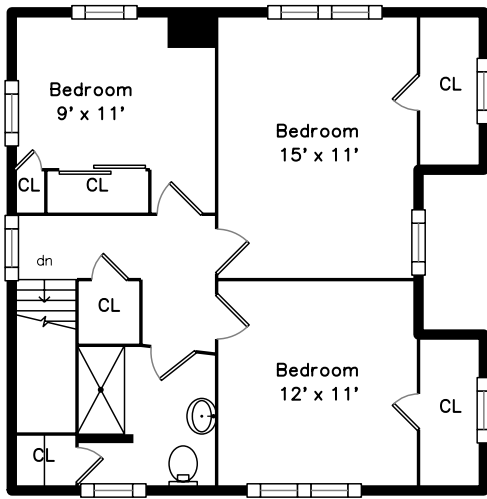

Upper

Main

Basement

2084 Washington Street
Newton, MA 02462

PicturePlan by  vis-home

Measurements may not be 100% accurate.
Floor plans are provided for convenience only.
Room sizes are not used to calculate area.

Upper

Main

Basement

Outside

Foyer

Foyer

Foyer

Foyer

Family Room

Family Room

Dining Room

Dining Room

Dining Room

Kitchen

Kitchen

Kitchen

Bedroom

Bedroom

Bedroom

Bathroom

Bar

Bar

Bathroom

Back