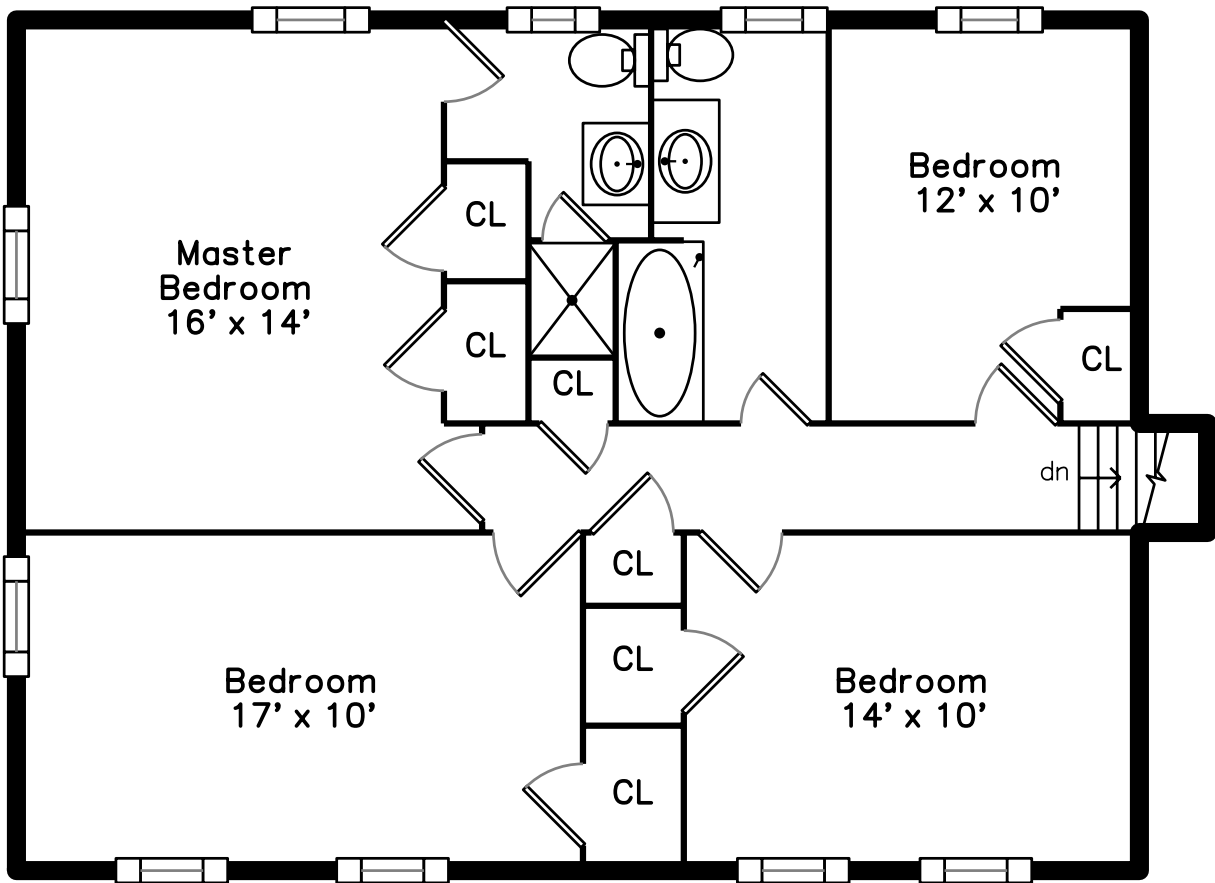

Upper

Main

Lower

Basement

20 Mayflower Road
Winchester, MA 01890

PicturePlan by  vis-home

Measurements may not be 100% accurate.
Floor plans are provided for convenience only.
Room sizes are not used to calculate area.

Upper

Main

Lower

Basement

Outside

Outside

Outside

Outside

Outside

Outside

Living Room

Living Room

Dining Room

Dining Room

Dining Room

Kitchen Dining

Kitchen Dining

Kitchen Dining

Kitchen Dining

Kitchen Dining

Family Room

Family Room

Deck

Deck