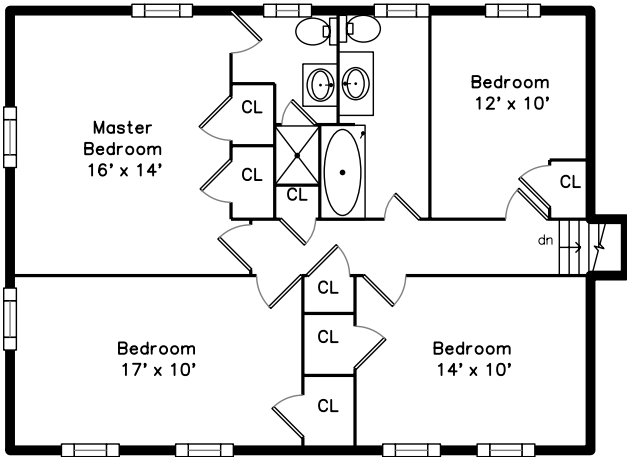

Upper

Main

Lower

Basement

20 Mayflower Road
Winchester, MA 01890

PicturePlan by  vis-home

Measurements may not be 100% accurate.
Floor plans are provided for convenience only.
Room sizes are not used to calculate area.

Upper

Main

Lower

Basement

Outside

Outside

Outside

Outside

Outside

Outside

Living Room

Living Room

Dining Room

Dining Room

Dining Room

Kitchen Dining

Master Bedroom

Bedroom

Bedroom

Bedroom

Master Bathroom

Bathroom

Office

Mud Room