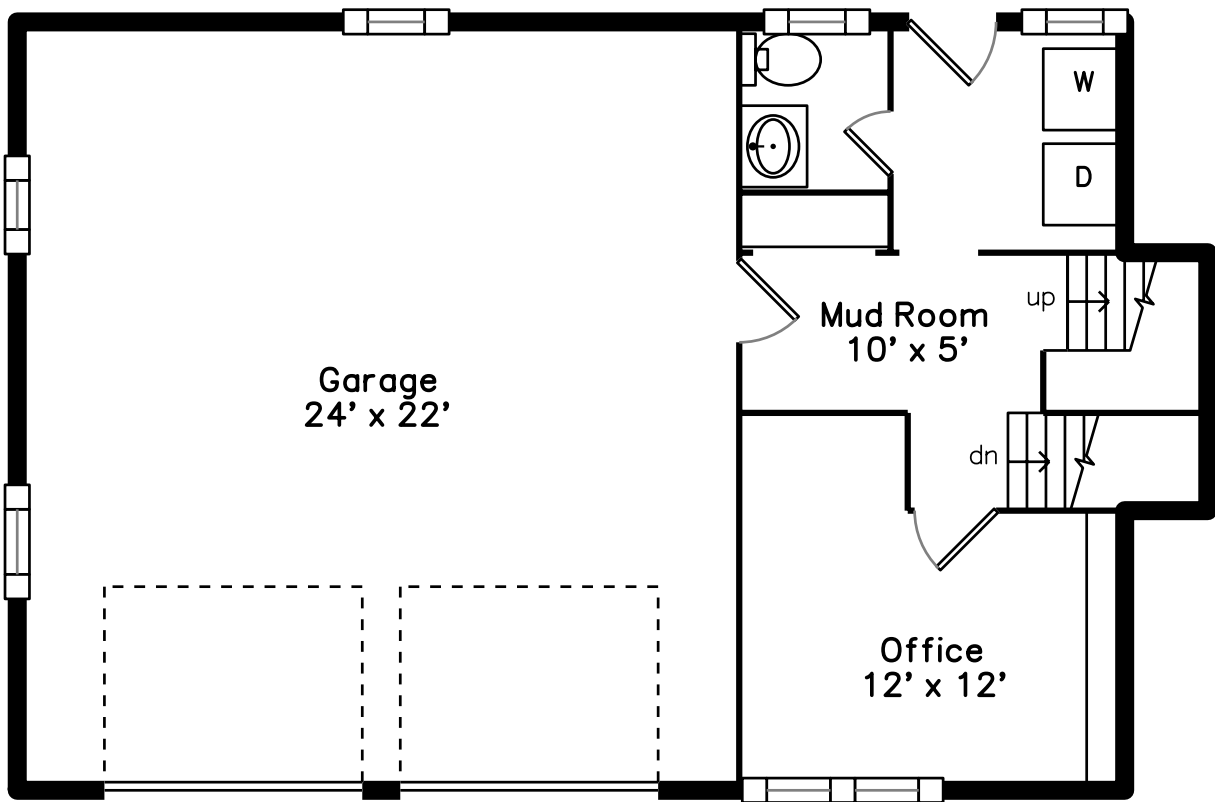

Upper

Main

Lower

Basement

20 Mayflower Road
Winchester, MA 01890

PicturePlan by  vis-home

Measurements may not be 100% accurate.
Floor plans are provided for convenience only.
Room sizes are not used to calculate area.

Upper

Main

Lower

Basement

Outside

Outside

Outside

Outside

Outside

Outside

Living Room

Living Room

Dining Room

Dining Room

Dining Room

Kitchen Dining