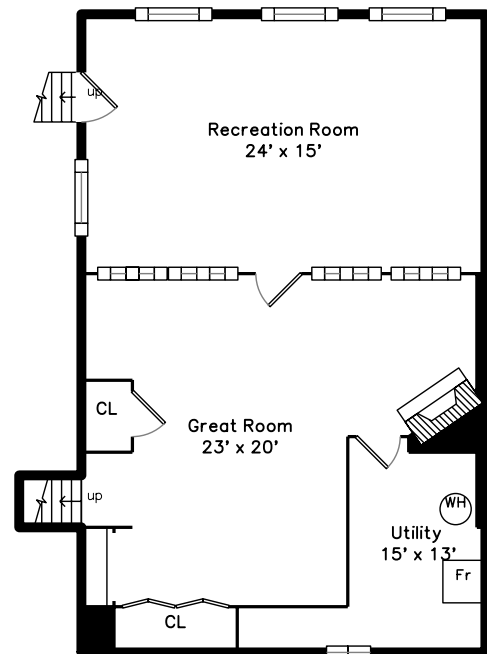

Upper

Main

Lower

Basement

20 Mayflower Road
Winchester, MA 01890

PicturePlan by  vis-home

Measurements may not be 100% accurate.
Floor plans are provided for convenience only.
Room sizes are not used to calculate area.

Upper

Main

Lower

Basement

Outside

Outside

Outside

Outside

Outside

Outside

Living Room

Living Room

Dining Room

Dining Room

Dining Room

Kitchen Dining